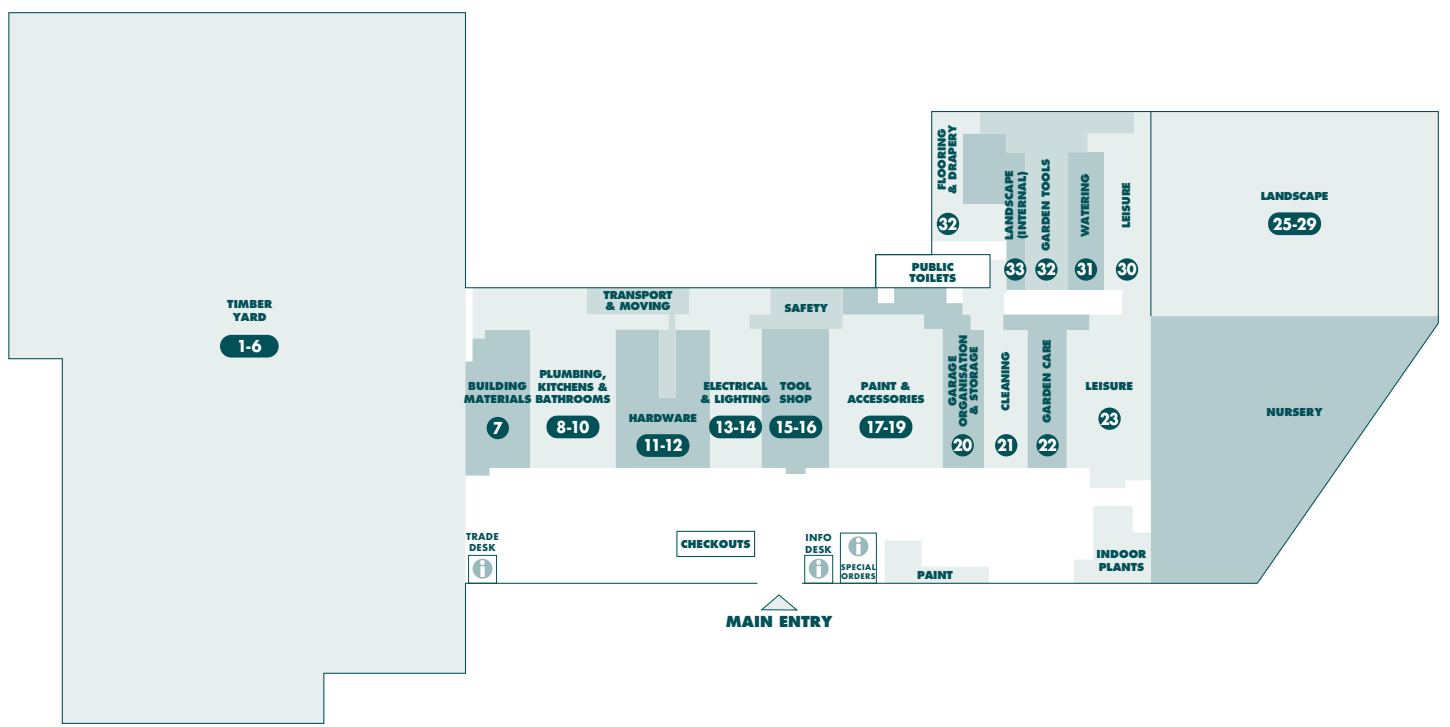

PRODUCT	AISLE	PRODUCT	AISLE	PRODUCT	AISLE	PRODUCT	AISLE
A		E		Lighting Garden/Solar	33	Shade Cloth	33
Adhesives	17	Electrical Accessories	14	Lighting Interior	33	Shade Sails	33
Air Tools	tool shop	Exhaust Fans	14	Lighting Sensor	33	Sheds & Accessories	28
Alum. Furniture	30	Extension Leads	14	Line Trimmers	32	Shelving	20
Antennas	14	F		Locks – Door & Window	33	Shovels, Spades, Forks	back of 32
Arches	33	Fasteners	10	Loppers	back of 32	Shower Bases	back of 9
B		Fencing	1	Lubricants	tool shop	Shower Curtains	8
Bamboo Screens	27	Fertilisers	22	M		Shower Heads	8
Bamboo Stakes	landscape	Fillers	17	Manure	landscape	Shower Screens	back of 9
Bath Mats	8	Fire Safety	12	Masking Tape	17	Silicone	17
Bathroom Accessories	8	Flashing	8	Mirrors	back of 8	Sink Plugs	10
Bathroom Basins & Cabinets	9	Flooring	34	Mops	21	Sleepers	timber yard
Bathroom Fan/Heaters	14	Flooring Adhesives	34	Mulch	landscape	Smart Home Display	front aisle 20
Bathroom Vanities	back of 7	Flyscreen & Accessories	11	N		Smoke Alarms	12
Batteries	14	Furniture Polish	21	Nail Guns	tool shop	Socket Sets/Spanners/ Screwdrivers/Pliers	16
BBQs	23	Furniture protectors	12	Nails	10	Spirits/Turps	back of 17
BBQs & Accessories	23	G		Numerals	33	Spray Paints	18
Bins – Indoor	back end 20	Garage door openers	13	Nuts & Bolts	10	Sprinklers	31
Bins – Outdoor	back of 20	Garage Storage	20	O		Steel	timber yard
Bistro Blinds	front of 34	Garden Edging – Plastic	27	Outdoor Furniture	30	Storage Boxes	20
Blinds & Accessories	34	Garden Edging – Timber etc.	27	P		Switches & Sockets	14
Blower Vacs	32	Garden Fencing & Screens	27	Packaging Materials	back of 10	T	
Brooms & buckets	19+21	Garden Gloves	35	Pad bolts	11	Table: Folding	23
Bubble wrap	back of 9	Garden Hose & Accessories	31	Padlocks	11	Tap Fittings	10
Bug Zappers	23	Garden Sheds/Access	28	Paint – Effect Paint	18	Tape Measures	16
Builders Plastic	8	Garden Sprayers	back end 22	Paint – Exterior	18	Tapes	17
C		Garden Stakes	back of 27	Paint – Exterior Woodcare	19	Tapware	10
Cabinet Hardware	12	Garden Stakes	back of 27	Paint – Interior	18	Tarps	35
Castors	12	Garden timers	31	Paint – Interior Woodcare	19	Telephone Accessories	14
Ceiling Fans	14	Garden Tools	32	Paint Brushes & Rollers	17	Tie Downs	12
Cement	timber yard	Gas Cylinders/Access	30	Paint Tools	17	Tiles & Accessories	34
Chain	11	Gazebos	30	Pavers	timber yard	Tiles Adhesives	34
Chainsaws	32	Globes	13	Pebbles	landscape	Timber Joiners	12
Chair Tips	12	Grab Rails	8	Pesticide	22	Timber Mouldings	timber yard
Chairs	23	Greenhouses	33	Pickets	timber yard	Timber Oils	19
Child Safety	12	Grout	34	Plaster Acc/Trims	7	Toilet Brushes	21
Chisels/Files	15	Gutter guard	29	Plasterboard	timber yard	Toilet Seats	back of 8
Chlorine	30	Guttering/Downpipes	back end 11	Plumbing Fittings	10	Toilet Suites	9
Circular Saw Blades	15	H		Plumbing Supplies & Tools	16	Torches	14
Citronella Lights & Oils	23	Hammers	16	Poly Carbonate Sheeting	timber yard	Towel Rails	8
Clamps	16	Hand Trolleys	back of 12	Poly Tubing	31	Trellis – Expanding	landscape
Cleaning Solutions	21	Hanging Baskets & Hooks	26	Pool Chemicals	30	Trellis – Plastic	landscape
Clothes Airers	21	Herbicides	22	Pool Fencing	timber yard	TV Brackets	14
Clothes Lines	33	Hinges	12	Pots – Glazed	front of 23	U	
Compost Bins	back of 33	Hooks	12	Pots – Plastic	26	Umbrellas/Bases	30
Compound Saws	tool shop	Hose Fittings	31	Pots – Terracotta	landscape	V	
Concrete & Mortar	7	Hose Reels	31	Potting Mix	landscape	Vacuums	21
Conduit	back of 13	I		Power boards	14	Velcro	12
Coolers/Eskey	30	Insecticides & Insect control	22	Power Tools & Accessories	tool shop	Vents (wall,ceiling,roof)	7
Copper Tubing	10	Insulation Batts	timber yard	Pressure Pipe	9	W	
Curtain Fittings	34	Ironing Boards	21	Pressure Washers	tool shop	Wardrobe Organisers	20
Curtains	34	Irrigation	31	PVC Fittings	9	Wardrobe Systems	20
D		J		R		Washers – Nuts & Bolts	10
Decking	timber yard	Jerry Cans	32	Rakes	back of 32	Washers – Plumbing	10
Decking Stains	19	K		Rivets	10	Water Drums	30
Door Chimes	13	Kitchen Sinks	9	Rope	12	Watering Cans	end of 30
Door Frames/Jambs	2	Kitchen Tidies	back end 21	Routers & Router Accessories	tool shop	Waterproofing Accessories	7
Door Handles/Knobs	13	Knives	16	S		Weather Seal	12
Door Mats	back of 34	L		Sand	timber yard	Weed Killers	20
Door Stops	13	Ladders	back of 2	Sanding Sheets	tool shop	Weed Mat	33
Door Tracks	12	Lattice – Timber	back of 27	Sandpaper	17	Welders	15
Doors	1	Laundry Baskets/Hampers	21	Saws	16	Wheelbarrows	25
Doors: Security	1	Laundry Cabinets & Tubs	back of 8	Screws	11	Wheels	12