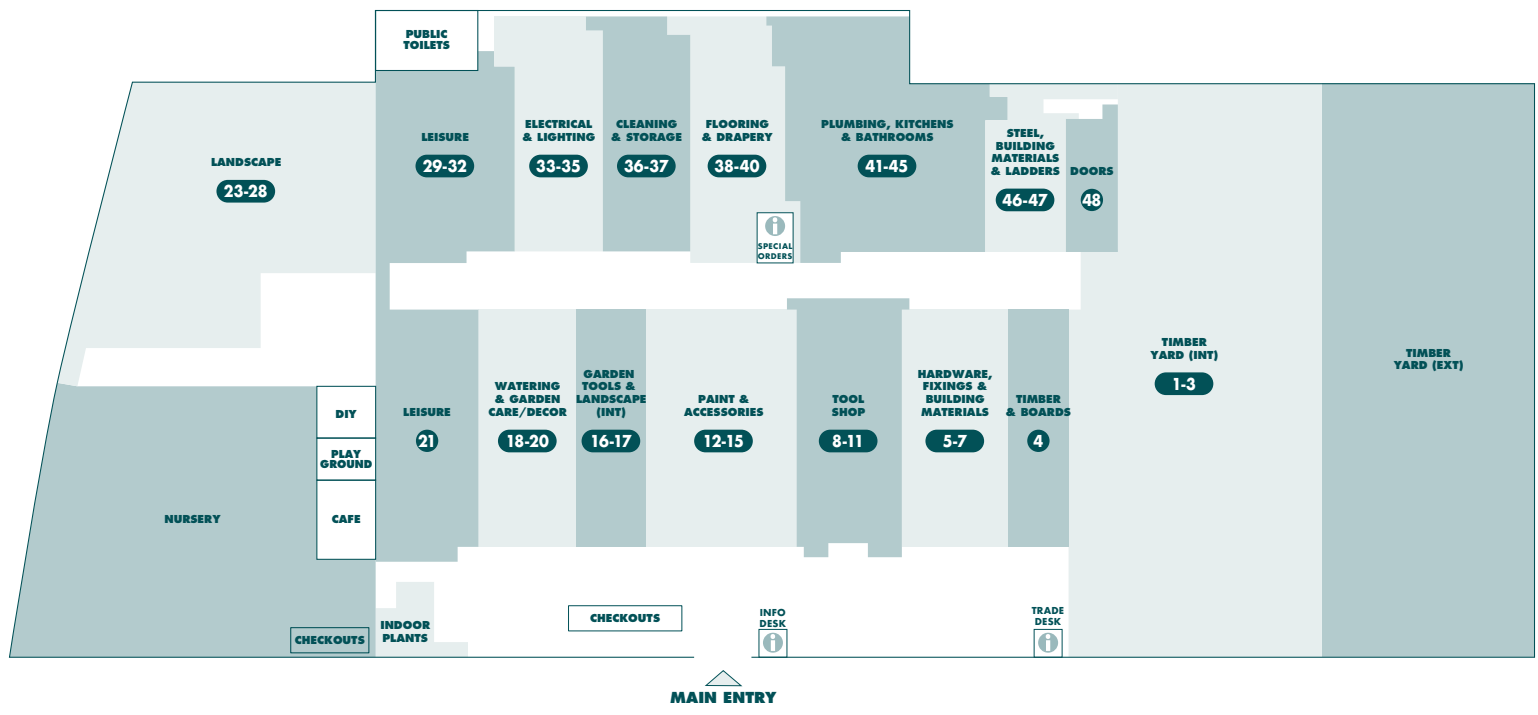

**EXPERT
ADVICE**

**D.I.Y.
ADVICE**

STORE MAP

BUNNINGS
warehouse

WODONGA

PRODUCT	AISLE	PRODUCT	AISLE	PRODUCT	AISLE	PRODUCT	AISLE
A		Drills & Drill Bits	11	Lawn Seed	20	Secateurs	17
Adhesives	12	Drop sheets	13	Lawn Starters	20	Security Alarms	6
Air Conditioners	back wall	E		Letterboxes	19	Seedlings	nursery
Air Tools	10	Electrical Accessories	35	Levels	9	Seeds	20
Alum. Furniture	31	Electrical Timer	35	Lighting Garden/Solar	33	Shade Cloth	17
Antennas	35	Exhaust Fans	33	Lighting Interior	34	Shade Sails	17
Arches	25	Extension Leads	35	Lighting Sensor	33	Sheds & Accessories	26
Artificial Turf	17	F		Line Trimmers	16	Shelving	37
Aviaries	28	Fasteners	5-6	Locks – Door & Window	7	Shelving Brackets	37
Awnings	back end 45	Fence Extensions	landscape	Loppers	17	Shovels, Spades, Forks	17
B		Fencing	46	Lubricants	8	Shower Bases	43
Bamboo Screens	27	Fertilisers	20	M		Shower Curtains	43
Bamboo Stakes	25	Fillers	12	Manure	24	Shower Heads	42
Bath Mats	44	Fire Safety	7	Masking Tape	12	Shower Screens	43
Bath Tubs	43	Flashing	5	Mirrors	43	Silicone	12
Bathroom Accessories	44	Floor protection	7	Mops	36	Sink Plugs	44
Bathroom Basins & Cabinets	42-43	Floor Rugs & underlay	39	Mulch	24	Skylights	back end 47
Bathroom Fan/Heaters	33	Flooring	40	Mulchers	17	Sleepers	timber yard ext
Bathroom Vanities	43	Flooring Adhesives	38	N		Smart Home Display	service desk
Batteries	tool shop	Flyscreen & Accessories	7	Nail Guns	10	Smoke Alarms	7
BBQs	29+ back end 28	Furniture Cover	21	Nails	5	Socket Sets/Spanners/ Screwdrivers/Pliers	8
BBQs & Accessories	29	Furniture Polish	15	Numerals	19	Spirits/Turps	13
Bins – Indoor	36	G		Nuts & Bolts	5	Spray Paints	12
Bins – Outdoor	36	Garage door openers	6	O		Sprinklers	18
Bird Netting	17	Garage Storage	37	Outdoor Furniture	31	Steel	46
Bistro Blinds	38	Garden Edging – Plastic	27	Outdoor Furniture Covers	21	Storage Boxes	back wall
Blinds & Accessories	38	Garden Edging – Timber etc.	27	P		Switches & Sockets	35
Blower Vacs	16	Garden Fencing & Screens	27	Packaging Materials	back wall	T	
Boots	19	Garden Gloves	17	Pad bolts	6	Table: Folding	32
Brooms & buckets	36	Garden Hose & Accessories	18	Padlocks	6	Tap Fittings	18
Bubble wrap	back wall	Garden Sheds/Access	26	Paint – Effect Paint	15	Tape Measures	9
Bug Zappers	29	Garden Sprayers	20	Paint – Exterior	15	Tapes	12
Builders Plastic	47	Garden Stakes	25	Paint – Exterior Woodcare	15	Tapware	45
C		Garden timers	18	Paint – Interior	14	Tarps	17
Cabinet Hardware	7	Garden Tools	17	Paint – Interior Woodcare	15	Telephone Accessories	35
Carpet	back wall	Gas Cylinders/Access	29	Paint Brushes & Rollers	13	Tie Downs	6
Castors	7	Gates	46	Paint Tools	12	Tiles & Accessories	39
Cavity Units	48	Gazebos	30	Pavers	timber yard ext	Tiles Adhesives	38
Ceiling Fans	34	Globes	35	Pebbles	landscape	Timber Flooring	2
Cement	timber yard ext	Grab Rails	44	Pesticide	20	Timber Joiners	5
Chain/Rope	6	Greenhouses	25	Pet Care	28	Timber Mouldings	4
Chainsaws	16	Grout	38	Pet Doors	7	Timber Oils	15
Chair Tips	7	Gutter guard	25	Pickets	4	Toilet Brushes	36
Chairs	21	Guttering/Downpipes	45	Plaster Acc/Trims	3	Toilet Seats	43
Child Safety	7	H		Plasterboard	3	Toilet Suites	43
Chisels/Files	8	Hammers	8	Plastic Mesh	25	Torches	29
Chlorine	32	Hammocks	21	Plumbing Fittings	44-45	Towel Rails	44
Circular Saw Blades	11	Hand Trolleys	landscape	Plumbing Supplies & Tools	44-45	Trellis – Expanding	landscape
Citronella Lights & Oils	29	Hanging Baskets & Hooks	19	Poly Carbonate Sheeting	back end 47	Trellis – Plastic	landscape
Clamps	9	Heaters	back wall	Poly Tubing	18	TV Brackets	35
Cleaning Solutions	36	Herbicides	20	Ponds & Pond Pumps	indoor plants	U	
Clothes Airers	36	Hinges	7	Pool Chemicals	32	Umbrellas/Bases	30
Clothes Lines	back wall	Home Automation	service desk	Pool Fencing	46	V	
Compost Bins	landscape	Hooks	6	Post Supports	5	Vacuums	36
Compound Saws	8	Hose Fittings	18	Pots – Glazed	nursery	Velcro	7
Concrete & Mortar	timber yard ext	Hose Reels	18	Pots – Plastic	19	Vents (wall,ceiling,roof)	back end 47
Conduit	back wall	Hot Water Units	back wall	Pots – Terracotta	nursery	Vices	9
Coolers/Eskey	32	I		Potting Mix	23	Vinyl Tiles	40
Copper Tubing	44	Insecticides & Insect control	20	Power boards	35	W	
Craft Paint & Products	12	Insulation Batts	timber yard ext	Power Tools & Accessories	11	Wallpaper & Borders	12
Crow Bars	17	Ironing Boards	36	Pressure Pipe	45	Wardrobe Organisers	37
Cubby Houses	26	Irrigation	18	Pressure Washers	10	Wardrobe Systems	37
Curtain Fittings	38	J		PVC Fittings	45	Washers – Nuts & Bolts	5
Curtains	38	Jerry Cans	16	R		Washers – Plumbing	44
D		K		Rakes	17	Water Drums	21
Decking	2	Kids Play Equipment	26	Rangeroods	42	Water Filtration	41
Decking Stains	15	Kitchen Appliances	42	Rivets	5	Watering Cans	18
Dog Kennels	28	Kitchen Cabinets	49	Roofing	timber yard int	Waterproofing Accessories	5
Door Chimes	6	Kitchen Display	41	Rope	6	Weather Seal	7
Door Frames/Jambs	48	Kitchen Sinks	41	Routers & Router Accessories	11	Weed Killers	20
Door Handles/Knobs	7	Kitchen Tidies	36	Rugs	39	Weed Mat	17
Door Mats	38	Knives	8	S		Welders	11
Door Stops	7	L		Safes	6	Wheelbarrows	28
Door Tracks	7	Ladders	47	Sand	26	Wheels	7
Doors	48	Lamps	34	Sanding Sheets	12	Wire	25
Doors: Security	48	Lattice – Timber	landscape	Sandpaper	12	Wire Brushes	11
Doors: External	48	Laundry Baskets/Hampers	36	Saws	8	Wire Mesh	25
Doors: Internal	48	Laundry Cabinets & Tubs	45	Scales	44	Work Benches	37
Doors: Screen Doors	48	Lawn Mowers & Accessories	16	Screws	6	Worm Farms	landscape
Down Pipe	45			Sealers	5		
Drainage	45						