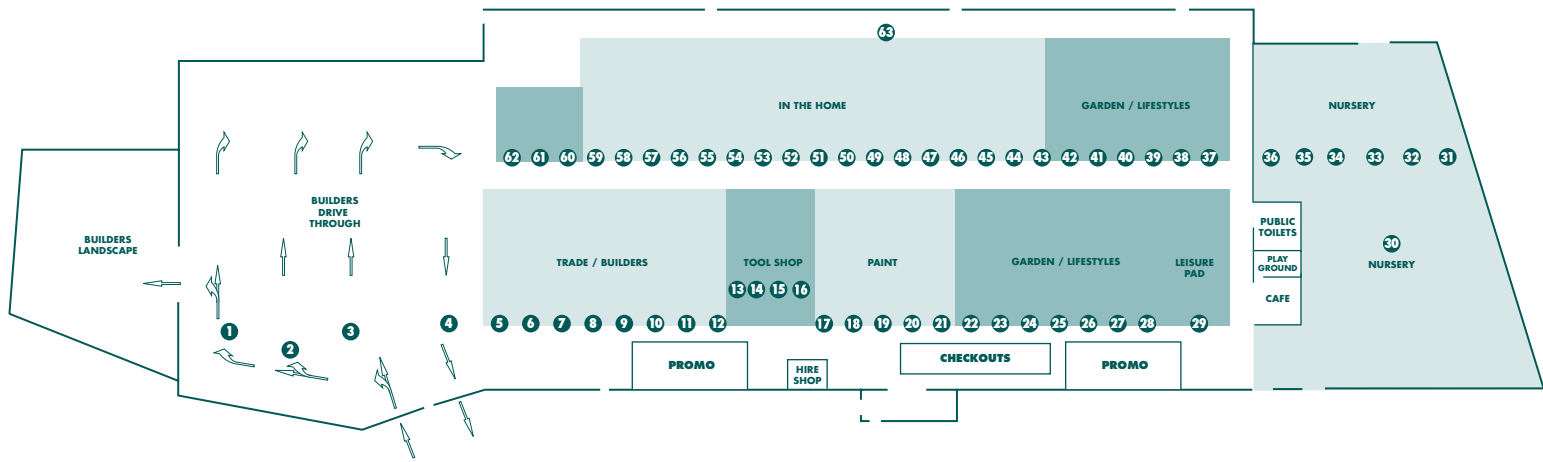

Scan the QR code below, to view free D.I.Y. videos, D.I.Y brochures, book into a D.I.Y Workshop to assist you with your project.

PORT KENNEDY

PRODUCT	AISLE	PRODUCT	AISLE	PRODUCT	AISLE	PRODUCT	AISLE
A		E		Lighting Garden / Solar		Shelving Brackets 11 back wall	
Adhesives	17	Electrical Accessories	45	Lighting Sensor	43	Shoe Racks	back wall
Air Tools	16	Electrical Timer	45	Line Trimmers	22	Shovels, Spades, Forks	23
Alum. Furniture	38	Exhaust Fans	back wall	Locks - Door & Window	12	Shower bases	56
Antennas	45	Extension Leads	45	Loppers	23	Shower Curtains	56
Arches	36	F		Lubricants	13	Shower Heads	55
Artificial Turf	42	Fasteners	10	M		Shower Screens	56
Aviaries	34	Fence Extensions	60	Manure	32	Silicone	17
B		Fencing	60	Masking Tape	17	Sink Plugs	57
Bamboo Screens	41	Fertilisers	28	Mirrors	56	Skylights	61
Bamboo Stakes	nursery back wall	Fillers	17	Maps	49	Sleepers	trade landscape yard
Bath Mats	57	Fire Safety	9	Mulch	32	Smoke Alarms	9
Bath Tubs	57	Flashing	5 + 58	Mulchers	22	S	
Bathroom Accessories	57	Floor Rugs & underlay	53	N		Socket Sets/ Spanners /	
Bathroom Basins & Cabinets	56	Flooring	52 & 53	Nail Guns	behind trade desks	Screwdrivers / Pliers	13
Bathroom Fan / Heaters	back wall	Flooring Adhesives	51	Nails	9	Spirits / Turps	18
Bathroom Vanities	56	Flyscreen & Accessories	10	Numerals	41	Spray Paints	20
Batteries	toolshop	Furniture Cover	39	Nuts & Bolts	8	Sprinklers	25
BBQs	37	Furniture Polish	49 + 21	O		Steel	60
BBQs & Accessories	37	Furniture protectors	39	Outdoor Furniture	38 & leisure bay	Storage Boxes	46
Bins - Indoor	48	G		P		Switches & Sockets	45
Bins - Outdoor	48	Garage door openers	10	Packaging Materials	back wall	T	
Bird Netting	42	Garage Storage	46 + 47	Pad bolts	11	Table : Folding	40
Bistro Blinds	50	Garden Edging - Plastic	41	Padlocks	11	Tap Fittings	56
Blinds and Accessories	50	Garden Edging - Timber etc.	41	Paint - Effect Paint	19	Tape Measures	14
Blower Vacs	22	Garden Fencing and Screens	41 + 36	Paint - Exterior	20	Tapes	17
Boots	24	Garden Gloves	23	Paint - Exterior woodcare	21	Tapware	55
Brooms & buckets	49	Garden Hose & Accessories	25 + 26	Paint - Interior	19	Tarps	42
Bubble wrap	back wall	Garden Sheds / Access	35	Paint - Interior woodcare	21	Telephone Accessories	45
Bug Zappers	37	Garden Sprayers	27	Paint Brushes & rollers	18 + 17	Tie Downs	10
Builders Plastic	5	Garden Stakes	back wall	Paint Tools	18 + 17	Tiles & Accessories	52 + 51
C		Garden timers	25	Pavers	trade landscape area	Tiles Adhesives	51
Cabinet Hardware	12	Garden Tools	23	Pebbles	nursery wall	Timber Flooring	53 & middle run
Canopies	back wall	Gas Cylinders / Access	37	Pesticide	27	Timber Joiners	7
Carpet	back wall	Gates	trade back wall	Pet Doors	10	Timber Mouldings	7
Castors	11	Gazebos	back wall	Pickets	trade drive through	Timber Oils	21
Ceiling Fans	back wall	Globes	44	Plaster Acc / Trims	5	Toilet Brushes	49 + 57
Cement	trade drive through	Grab Rails	57	Plasterboard	trade drive through	Toilet Seats	56
Chain / Rope	10	Greenhouses	36	Plastic Mesh	trade desk	Toilet Suites	56
Chainsaws	22	Grout	51	Plumbing Fittings	58	Torches	44
Chair Tips	11	Gutter guard	58 + 35	Plumbing Supplies & Tools	13, 58 + 57	Towel Rails	57
Chairs	29 + 40	Guttering / Downpipes	58	Poly Carbonate Sheeting	61	Trellis - Expanding	nursery landscape
Child Safety	9	H		Poly Tubing	25	Trellis - Plastic	nursery landscape
Chisels / Files	13	Hammers	13	Ponds & Pond Pumps	front wall	TV Brackets	45
Chlorine	39	Hammocks	39	Pool Chemicals	39	U	
Circular Saw Blades	16	Hand Trolleys	24	Pool Fencing	60	Umbrellas / Bases	40
Citronella Lights & Oils	37	Hanging Baskets & Hooks	27	Post Supports	8	V	
Clamps	14	Heaters	37	Pots - Glazed	nursery front wall	Vacuums	toolshop back wall
Cleaning Solutions	49	Herbicides	27	Pots - Plastic	27 + 26	Velcro	11
Clothes Airers	48	Hinges	12	Pots - Terracotta	nursery wall	Vents (wall, ceiling, roof)	61
Clothes Lines	back wall	Home Automation	44	Potting Mix	33	Vices	14
Compost Bins	24	Hooks	10	Power boards	45	Vinyl Tiles	52
Compound Saws	14	Hose Fittings	25	Power Tools & Accessories	16	W	
Concrete & Mortar	trade drive through	Hose Reels	26	Pressure Pipe	59	Wallpaper & Borders	19
Conduit	back wall	Hot Water Units	58	Pressure Washers	back wall	Wardrobe Organisers	back wall
Coolers / Esky	40	I		PVC Fittings	59	Wardrobe Systems	back wall
Copper Tubing	58	Insecticides & Insect control	27	R		Washers - Nuts & Bolts	8
Craft Paint & Products	17 & DIY workshop	Insulation Batts	mezzanine	Rakes	23	Washers - Plumbing	52
Crow Bars	13	Ironing Boards	48	Rivets	9	Water Drums	40
Cubby Houses	34	Irrigation	25	Roofing	60	Water Filtration	54
Curtain Fittings	50	J		Rope	10	Watering Cans	25
D		Jerry Cans	22	Routers & Router Accessories	15	Waterproofing Accessories	5
Decking	2	K		Rugs	53	Weather Seal	11
Decking Stains	21	Kids Play Equipment	34	S		Weed Killers	27
Door Chimes	9	Kitchen Cabinets	back wall	Safes	9	Weed Mat	42
Door Frames / Jambs	62	Kitchen Display	55 + 54	Sand	trade drive through	Welders	15
Door Handles / Knobs	12	Kitchen Sinks	54	Sanding Sheets	17	Wheelbarrows	24
Door Mats	51	Kitchen Tidies	55	Sandpaper	17	Wheels	24 + 11
Door Stops	12	Knives	13	Saws	14	Windows	back wall
Door Tracks	11	L		Screws	8	Wire	36
Doors	62 + 63	Ladders	6	Sealers	5	Wire Brushes	15 + 17
Doors : Security Doors	62	Lattice - Timber	nursery wall	Secateurs	23	Wire Mesh	36
Doors External	63 + 62	Laundry Baskets / Hampers	48	Security Alarms	9	Work Benches	toolshop back wall
Doors Internal	63	Laundry Cabinets & Tubs	back wall	Seedlings	nursery	Worm Farms	24
Doors : Screen Doors	62	Lawn Mowers & Accessories	22	Seeds	28		
Down Pipe	58	Lawn Seed	28	Shade Cloth	42		
Drainage	59	Lawn Starters	28	Shade Sails	42		
Drills & Drill Bits	16 + 15	Letterboxes	41	Sheds & Accessories	35		
Drop sheets	18	Levels	14	Shelving	46 + 47		