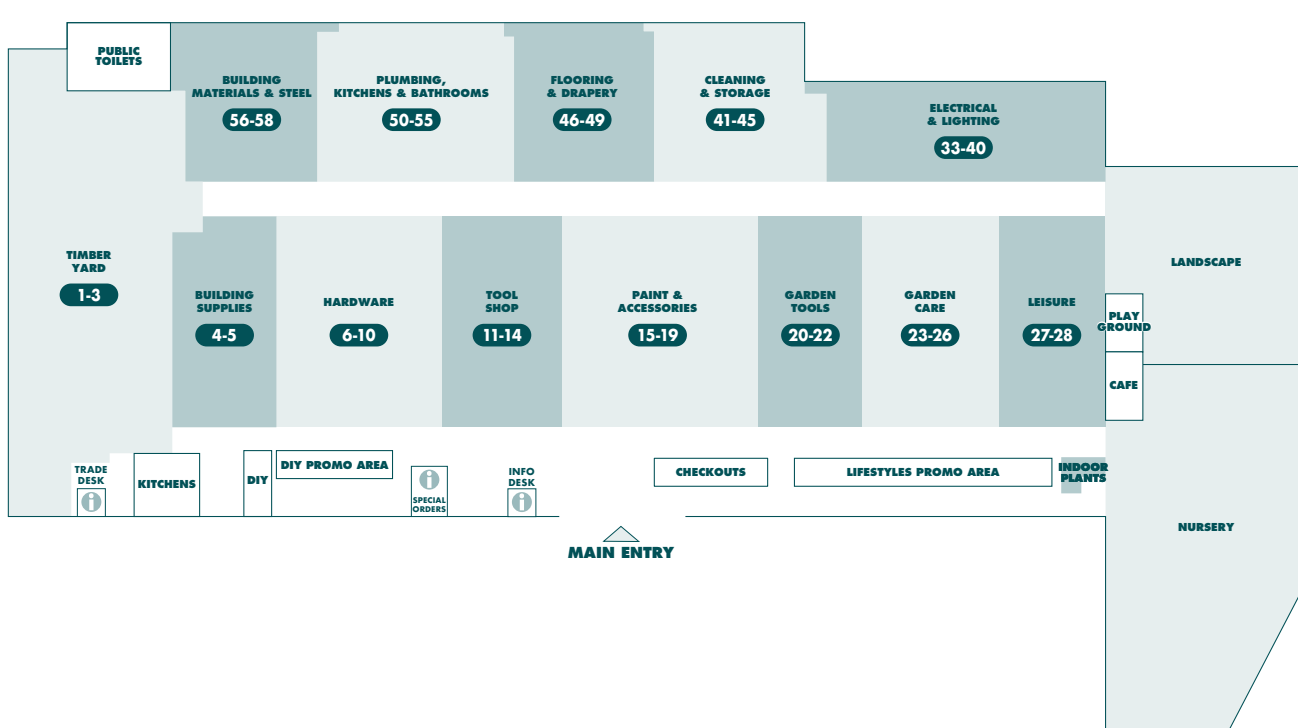

# STORE MAP

**BUNNINGS**  
warehouse

**ELTHAM**

PRODUCT	AISLE	PRODUCT	AISLE	PRODUCT	AISLE	PRODUCT	AISLE
<b>A</b>							
Adhesives	19	Drainage	54	Laundry Cabinets & Tubs	51	Sealers	4,16,47
Air Conditioners	back wall electrical	Drills & Drill Bits	toolshop	Lawn Mowers & Accessories	20	Secateurs	21
Air Tools	toolshop	Drop sheets	19	Lawn Seed	26	Security Alarms	10
Antennas	40	<b>E</b>		Lawn Starters	26	Seedlings	nursery
Arches	landscape	Electrical Accessories	39-40	Letterboxes	19	Seeds	26
Artificial Turf	23	Electrical Timer	38	Levels	toolshop	Shade Cloth	23
Aviaries	landscape	Exhaust Fans	back wall electrical	Lighting Garden/Solar	33	Shade Sails	23
<b>B</b>							
Bamboo Screens	22	Extension Leads	39	Lighting Interior	34,35	Sheds & Accessories	landscape
Bamboo Stakes	landscape	<b>F</b>		Lighting Sensor	33	Shelving	44
Bath Mats	53	Fasteners	6	Line Trimmers	20	Shelving Brackets	9,44
Bath Tubs	back wall plumbing	Fence Extensions	landscape	Locks – Door & Window	10	Shoe Racks	44
Bathroom Accessories	53	Fencing	23,57	Loppers	21	Shovels, Spades, Forks	21
Bathroom Basins & Cabinets	50,52	Fertilisers	26	Lubricants	toolshop	Shower bases	back wall plumbing
Bathroom Fan/Heaters	back wall electrical	Fillers	19	<b>M</b>		Shower Curtains	53
Bathroom Vanities	52	Fire Safety	8	Manure	landscape	Shower Heads	53
Batteries	toolshop	Flashing	timber yard	Masking Tape	18	Shower Screens	back wall plumbing
BBQs	28	Floor Rugs & underlay	48-49	Mirrors	back wall plumbing	Silicone	4,19,47
BBQs & Accessories	28	Flooring	48-49	Mops	42	Sink Plugs	50
Bins – Indoor	43	Flooring Adhesives	47	Mulch	landscape	Skylights	55
Bins – Outdoor	back wall cleaning & storage	Flyscreen & Accessories	9	Mulchers	20	Sleepers	1
Bird Netting	23	Furniture Cover	27	<b>N</b>		Smoke Alarms	8
Bistro Blinds	46	Furniture Polish	15,42	Nail Guns	trade desk + toolshop	Socket Sets/Spanners/Screwdrivers/Pliers	14 + toolshop
Blinds & Accessories	46	Furniture protectors	8	Nails	6	Spirits/Turps	18
Blower Vacs	20	<b>G</b>		Numerals	19	Spray Paints	16
Boots	20	Garage door openers	7,10 + toolshop	Nuts & Bolts	7	Sprinklers	24
Brooms & buckets	42-43	Garage Storage	45	<b>O</b>		Steel	57
Bubble wrap	back end of 43-44	Garden Edging – Plastic	22	Outdoor Furniture	63	Storage Boxes	43
Bug Zappers	28	Garden Edging – Timber	timber yard	<b>P</b>		Switches & Sockets	38
Builders Plastic	timber yard	Garden Fencing & Screens	22-23	Packaging Materials	back end of 43-45	<b>T</b>	
<b>C</b>							
Cabinet Hardware	10	Garden Gloves	20	Pad bolts	9	Table: Folding	lifestyles promo area
Canopies	55	Garden Hose & Accessories	24	Padlocks	9	Tap Fittings	50
Carpet	back wall flooring	Garden Sheds/Access	landscape	Paint – Effect Paint	17	Tape Measures	toolshop
Castors	8	Garden Sprayers	25	Paint – Exterior	15	Tapes	18
Cavity Units	56	Garden Stakes	landscape	Paint – Exterior woodcare	15	Tapware	52
Ceiling Fans	back wall electrical	Garden Timers	24	Paint – Interior woodcare	15	Tarps	19
Cement	1	Garden Tools	21	Paint – Interior	17	Telephone Accessories	40
Chain/Rope	9	Gas Cylinders/Access	28	Paint – Interior woodcare	15	Tie Downs	9
Chainsaws	20	Gates	4,58	Paint Brushes & rollers	18	Tiles & Accessories	47
Chair Tips	8	Gazebos	27	Paint Tools	18-19	Tiles Adhesives	47
Chairs	28,63	Globes	back wall electrical	Pavers	landscape	Timber Flooring	49
Child Safety	8	Grab Rails	53	Pebbles	landscape	Timber Joiners	6
Chisels/Files	toolshop	Greenhouses	landscape	Pesticide	25	Timber Mouldings	5
Chlorine	27	Grout	47	Pet Doors	9	Timber Oils	15
Circular Saw Blades	toolshop	Gutter guard	23	Pickets	4	Toilet Brushes	42,53
Citronella Lights & Oils	28	Guttering/Downpipes	54	Plaster Acc/Trims	4	Toilet Seats	50
Clamps	toolshop	<b>H</b>		Plasterboard	3	Toilet Suites	50
Clamping Solutions	42	Hammers	toolshop	Plastic Mesh	23	Torches	40
Clothes Airers	back wall cleaning & storage	Hammocks	27	Plumbing Fittings	50,54-55	Towel Rails	52-53
Clothes Lines	41	Hammocks	27	Plumbing Supplies & Tools	50,54	Trellis – Expanding	landscape
Compost Bins	21,43	Hand Trolleys	22	Poly Carbonate Sheeting	55	Trellis – Plastic	landscape
Compound Saws	toolshop	Hanging Baskets & Hooks	25	Poly Tubing	24,54	TV Brackets	40
Concrete & Mortar	1	Heaters	DIY promo area	Ponds & Pond Pumps	63	<b>U</b>	
Conduit	back end of 40	Herbicides	25	Pool Chemicals	27	Umbrellas/Bases	27
Coolers/Esky	27	Hinges	10	Pool Fencing	57	<b>V</b>	
Copper Tubing	54	Home Automation	back wall electrical	Post Supports	6	Vacuums	back end 41
Craft Paint & Products	18	Hooks	8	Pots – Glazed	nursery	Velcro	8
Crow Bars	21	Hose Fittings	24	Pots – Plastic	25	Vents (wall,ceiling,roof)	58
Cubby Houses	landscape	Hose Reels	24	Pots – Terracotta	nursery	Vices	toolshop
Curtain Fittings	46	Hot Water Units	back end 54	Potting Mix	landscape	Vinyl Tiles	back end 48
Curtains	46	<b>I</b>		Power boards	38	<b>W</b>	
<b>D</b>							
Decking	1	Insecticides & Insect control	25	Power Tools & Accessories	toolshop	Wardrobe Organisers	44
Decking Stains	15	Insulation Batts	58	Pressure Pipe	54-55	Wardrobe Systems	44
Dog Kennels	landscape	Ironing Boards	41	Pressure Washers	55	Washers – Nuts & Bolts	7
Door Chimes	10	Irrigation	24	PVC Fittings	55	Washers – Plumbing	50
Door Frames/Jambs	56	<b>J</b>		<b>R</b>		Water Drums	27
Door Handles/Knobs	10	Jerry Cans	20	Rakes	21	Water Filtration	50
Door Mats	47	<b>K</b>		Rangehoods	kitchens	Watering Cans	24
Door Stops	10	Kids Play Equipment	landscape	Rivets	6	Waterproofing Accessories	4,47
Door Tracks	10	Kitchen Appliances	kitchens	Roofing	55	Weather Seal	9
Doors	56	Kitchen Cabinets	51	Rope	9	Weed Killers	25
Doors: Security	back wall plumbing	Kitchen Display	kitchens	Routers & Router Accessories	toolshop	Weed Mat	23
Doors: External	56	Kitchen Sinks	50	Rugs	48-49	Welders	toolshop
Doors: Internal	56	Kitchen Tidies	51	<b>S</b>		Wheelbarrows	22
Doors: Screen Doors	back wall plumbing	Knives	toolshop	Safes	8	Wheels	8,22
Down Pipe	54	<b>L</b>		Sand	landscape & timber yard	Wire	23
<b>E</b>							
Ladders	6	<b>M</b>		Sanding Sheets	18 + toolshop	Wire Brushes	18 + toolshop
Lamps	36-37	Manure	landscape	Sandpaper	18 + toolshop	Wire Mesh	23 + landscape
Lattice – Timber	landscape	Masking Tape	18	Saws	toolshop	Work Benches	DIY promo area
Laundry Baskets/Hampers	41	Mirrors	back wall plumbing	Scales	53	Worm Farms	21