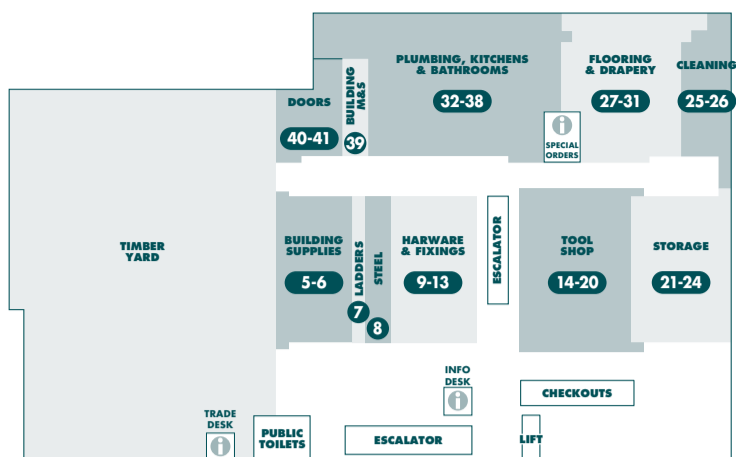

# STORE MAP

**BUNNINGS**  
**warehouse**

**NEWSTEAD**

LEVEL 1

LEVEL 2

PRODUCT	AISLE	PRODUCT	AISLE	PRODUCT	AISLE	PRODUCT	AISLE
<b>A</b>		<b>E</b>		Letterboxes	59	Security Alarms	12
Adhesives	53	Electrical Accessories	47	Levels	19	Seedlings	nursery
Air Conditioners	back wall 45	Electrical Timer	47	Lighting Garden/Solar	46	Seeds	61
Air Tools	17	Exhaust Fans	47	Lighting Interior	45	Shade Cloth	59
Alum. Furniture	63	Extension Leads	47	Lighting Sensor	46	Shade Sails	59
Antennas	47	<b>F</b>		Line Trimmers	54-55	Sheds & Accessories	69
Arches	68	Fasteners	9	Locks – Door & Window	12	Shelving	24
Artificial Turf	59	Fence Extensions	67	Loppers	56	Shelving Brackets	10
Aviaries	69	Fencing	8	Lubricants	16	Shoe Racks	24
<b>B</b>		Fertilisers	61	<b>M</b>		Shovels, Spades, Forks	56
Bamboo Screens	67	Fillers	53	Manure	73	Shower bases	34
Bamboo Stakes	68	Fire Safety	11	Masking Tape	53	Shower Curtains	back of 35
Bath Mats	35	Flashing	5	Mirrors	35	Shower Heads	33
Bath Tubs	34	Floor Rugs & underlay	42	Mops	25	Shower Screens	34
Bathroom Accessories	35	Flooring	29-31	Mulch	73	Silicone	53
Bathroom Basins & Cabinets	35	Flooring Adhesives	28	Mulchers	55	Sink Plugs	37
Bathroom Vanities	35	Flyscreen & Accessories	11	<b>N</b>		Skylights	39
Batteries	tool shop	Furniture Cover	back wall 64	Nail Guns	17	Sleepers	1
BBQs	64	Furniture Polish	25	Nails	10	Smoke Alarms	11
BBQs & Accessories	64	Furniture protectors	10	Numerals	59	Socket Sets/Spanners/ Screwdrivers/Pliers	20
Bins – Indoor	26	<b>G</b>		Nuts & Bolts	9	Spirits/Turps	52
Bins – Outdoor	25	Garage door openers	9	<b>O</b>		Spray Paints	50
Bird Netting	end of 61	Garage Storage	21	Outdoor Furniture	63	Sprinklers	57
Bistro Blinds	27	Garden Edging – Plastic	67	<b>P</b>		Steel	8
Blinds & Accessories	27	Garden Edging – Timber etc.	67	Packaging Materials	24	Storage Boxes	22
Blower Vacs	55	Garden Fencing & Screens	67	Pad bolts	11	Switches & Sockets	47
Boots	56	Garden Gloves	56	Padlocks	11	<b>T</b>	
Brooms & buckets	25-26	Garden Hose & Accessories	58	Paint – Effect Paint	52	Table: Folding	62
Bubble wrap	24	Garden Sheds/Access	69	Paint – Exterior	49	Tap Fittings	37
Bug Zappers	64	Garden Sprayers	57	Paint – Exterior woodcare	48	Tape Measures	19
Builders Plastic	5	Garden Stakes	68	Paint – Interior	50-51	Tapes	53
<b>C</b>		Garden Timers	58	Paint – Interior woodcare	48	Tapware	33
Cabinet Hardware	12	Garden Tools	56	Paint Brushes & rollers	52	Tarps	end of 59
Carpet	end of 30	Gas Cylinders/Access	timber yard	Paint Tools	53	Telephone Accessories	47
Castors	11	Gates	8	Pavers	landscape	Tie Downs	13
Cavity Units	40	Gazebos	back of 63	Pebbles	75	Tiles & Accessories	29-31
Ceiling Fans	43	Globes	45	Pesticide	62	Tiles Adhesives	28
Cement	1	Grab Rails	35	Pet Doors	11	Timber Flooring	29
Chain/Rope	13	Greenhouses	68	Pickets	68	Timber Joiners	15
Chainsaws	55	Grout	28	Plaster Acc/Trims	5	Timber Mouldings	6
Chair Tips	10	Gutter guard	68	Plasterboard	4	Timber Oils	48
Chairs	62-65	Guttering/Downpipes	38	Plastic Mesh	68	Toilet Brushes	35
Child Safety	11	<b>H</b>		Plumbing Fittings	37	Toilet Seats	34
Chisels/Files	20	Hammers	20	Plumbing Supplies & Tools	33-38	Toilet Suites	34
Chlorine	63	Hammocks	back of 61	Poly Carbonate Sheeting	39	Torches	46
Circular Saw Blades	15	Hand Trolleys	70	Poly Tubing	57	Towel Rails	35
Citronella Lights & Oils	64	Hanging Baskets & Hooks	60	Ponds & Pond Pumps	65	Trellis – Expanding	67
Clamps	16	Herbicides	61-62	Pool Chemicals	63	Trellis – Plastic	68
Cleaning Solutions	25	Hinges	12	Pool Fencing	8	TV Brackets	47
Clothes Airers	26	Home Automation	45	Post Supports	9	<b>U</b>	
Clothes Lines	back of 25	Hooks	10	Pots – Glazed	75	Umbrellas/Bases	end of 64
Compost Bins	back of 55	Hose Fittings	58	Pots – Plastic	60	<b>V</b>	
Compound Saws	15	Hose Reels	58	Pots – Terracotta	75	Vacuums	25
Concrete & Mortar	1	Hot Water Units	38	Potting Mix	71-72	Velcro	10
Conduit	back wall 48	<b>I</b>		Power boards	47	Vents (wall, ceiling, roof)	39
Coolers/Esky	62	Insecticides & Insect control	62	Power Tools & Accessories	tool shop	Vices	16
Copper Tubing	37	Insulation Batts	timber yard	Pressure Pipe	38	Vinyl Tiles	29
Craft Paint & Products	53	Ironing Boards	26	Pressure Washers	18	<b>W</b>	
Crow Bars	20	Irrigation	57	PVC Fittings	38	Wallpaper & Borders	52
Cubby Houses	67	<b>J</b>		<b>R</b>		Wardrobe Organisers	23
Curtain Fittings	27	Jerry Cans	55	Rakes	56	Wardrobe Systems	23
Curtains	27	<b>K</b>		Ranghoods	32	Washers – Nuts & Bolts	9
<b>D</b>		Kids Play Equipment	68	Rivets	10	Washers – Plumbing	37
Decking	2	Kitchen Appliances	32	Roofing	39	Water Drums	end of 63
Decking Stains	48	Kitchen Cabinets	back of 36	Rope	13	Water Filtration	36
Dog Kennels	69	Kitchen Display	32	Routers & Router Accessories	17	Watering Cans	end of 58
Door Chimes	12	Kitchen Sinks	33	Rugs	back of 28	Waterproofing Accessories	5
Door Frames/Jambs	40	Kitchen Tidies	26	<b>S</b>		Weather Seal	11
Door Handles/Knobs	12	Knives	20	Safes	11	Weed Killers	62
Door Mats	28	<b>L</b>		Sand	67	Weed Mat	end of 60
Door Stops	12	Ladders	7	Sanding Sheets	15	Welders	15
Door Tracks	12	Lamps	44	Sandpaper	53	Wheelbarrows	70
Doors	40	Lattice – Timber	67	Saws	20	Wheels	11
Doors: Security	40	Laundry Baskets/Hampers	26	Scales	35	Wire	68
Doors: External	41	Laundry Cabinets & Tubs	36	Screws	9	Wire Brushes	15
Doors: Internal	40	Lawn Mowers & Accessories	55	Sealers	5	Wire Mesh	68
Doors: Screen Doors	40	Lawn Seed	61	Secateurs	56	Work Benches	21
Down Pipe	37	Lawn Starters	61			Worm Farms	back of 56
Drainage	38						
Drills & Drill Bits	15						
Drop sheets	52						