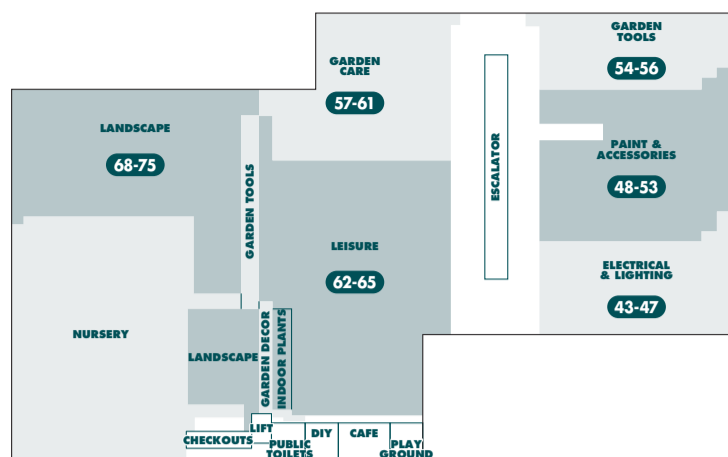

# STORE MAP

**BUNNINGS**  
**warehouse**

**NEWSTEAD**

LEVEL 1

LEVEL 2

PRODUCT	AISLE	PRODUCT	AISLE	PRODUCT	AISLE	PRODUCT	AISLE
<b>A</b>		<b>E</b>		Letterboxes	59	Security Alarms	12
Adhesives	53	Electrical Accessories	47	Levels	19	Seedlings	nursery
Air Conditioners	back wall 45	Electrical Timer	47	Lighting Garden/Solar	46	Seeds	61
Air Tools	17	Exhaust Fans	47	Lighting Interior	45	Shade Cloth	59
Alum. Furniture	63	Extension Leads	47	Lighting Sensor	46	Shade Sails	59
Antennas	47	<b>F</b>		Line Trimmers	54-55	Sheds & Accessories	69
Arches	68	Fasteners	9	Locks – Door & Window	12	Shelving	24
Artificial Turf	59	Fence Extensions	67	Loppers	56	Shelving Brackets	10
Aviaries	69	Fencing	8	Lubricants	16	Shoe Racks	24
<b>B</b>		Fertilisers	61	<b>M</b>		Shovels, Spades, Forks	56
Bamboo Screens	67	Fillers	53	Manure	73	Shower bases	34
Bamboo Stakes	68	Fire Safety	11	Masking Tape	53	Shower Curtains	back of 35
Bath Mats	35	Flashing	5	Mirrors	35	Shower Heads	33
Bath Tubs	34	Floor Rugs & underlay	42	Mops	25	Shower Screens	34
Bathroom Accessories	35	Flooring	29-31	Mulch	73	Silicone	53
Bathroom Basins & Cabinets	35	Flooring Adhesives	28	Mulchers	55	Sink Plugs	37
Bathroom Vanities	35	Flyscreen & Accessories	11	<b>N</b>		Skylights	39
Batteries	tool shop	Furniture Cover	back wall 64	Nail Guns	17	Sleepers	1
BBQs	64	Furniture Polish	25	Nails	10	Smoke Alarms	11
BBQs & Accessories	64	Furniture protectors	10	Numerals	59	Socket Sets/Spanners/ Screwdrivers/Pliers	20
Bins – Indoor	26	<b>G</b>		Nuts & Bolts	9	Spirits/Turps	52
Bins – Outdoor	25	Garage door openers	9	<b>O</b>		Spray Paints	50
Bird Netting	end of 61	Garage Storage	21	Outdoor Furniture	63	Sprinklers	57
Bistro Blinds	27	Garden Edging – Plastic	67	<b>P</b>		Steel	8
Blinds & Accessories	27	Garden Edging – Timber etc.	67	Packaging Materials	24	Storage Boxes	22
Blower Vacs	55	Garden Fencing & Screens	67	Pad bolts	11	Switches & Sockets	47
Boots	56	Garden Gloves	56	Padlocks	11	<b>T</b>	
Brooms & buckets	25-26	Garden Hose & Accessories	58	Paint – Effect Paint	52	Table: Folding	62
Bubble wrap	24	Garden Sheds/Access	69	Paint – Exterior	49	Tap Fittings	37
Bug Zappers	64	Garden Sprayers	57	Paint – Exterior woodcare	48	Tape Measures	19
Builders Plastic	5	Garden Stakes	68	Paint – Interior	50-51	Tapes	53
<b>C</b>		Garden Timers	58	Paint – Interior woodcare	48	Tapware	33
Cabinet Hardware	12	Garden Tools	56	Paint Brushes & rollers	52	Tarps	end of 59
Carpet	end of 30	Gas Cylinders/Access	timber yard	Paint Tools	53	Telephone Accessories	47
Castors	11	Gates	8	Pavers	landscape	Tie Downs	13
Cavity Units	40	Gazebos	back of 63	Pebbles	75	Tiles & Accessories	29-31
Ceiling Fans	43	Globes	45	Pesticide	62	Tiles Adhesives	28
Cement	1	Grab Rails	35	Pet Doors	11	Timber Flooring	29
Chain/Rope	13	Greenhouses	68	Pickets	68	Timber Joiners	15
Chainsaws	55	Grout	28	Plaster Acc/Trims	5	Timber Mouldings	6
Chair Tips	10	Gutter guard	68	Plasterboard	4	Timber Oils	48
Chairs	62-65	Guttering/Downpipes	38	Plastic Mesh	68	Toilet Brushes	35
Child Safety	11	<b>H</b>		Plumbing Fittings	37	Toilet Seats	34
Chisels/Files	20	Hammers	20	Plumbing Supplies & Tools	33-38	Toilet Suites	34
Chlorine	63	Hammocks	back of 61	Poly Carbonate Sheeting	39	Torches	46
Circular Saw Blades	15	Hand Trolleys	70	Poly Tubing	57	Towel Rails	35
Citronella Lights & Oils	64	Hanging Baskets & Hooks	60	Ponds & Pond Pumps	65	Trellis – Expanding	67
Clamps	16	Herbicides	61-62	Pool Chemicals	63	Trellis – Plastic	68
Cleaning Solutions	25	Hinges	12	Pool Fencing	8	TV Brackets	47
Clothes Airers	26	Home Automation	45	Post Supports	9	<b>U</b>	
Clothes Lines	back of 25	Hooks	10	Pots – Glazed	75	Umbrellas/Bases	end of 64
Compost Bins	back of 55	Hose Fittings	58	Pots – Plastic	60	<b>V</b>	
Compound Saws	15	Hose Reels	58	Pots – Terracotta	75	Vacuums	25
Concrete & Mortar	1	Hot Water Units	38	Potting Mix	71-72	Velcro	10
Conduit	back wall 48	<b>I</b>		Power boards	47	Vents (wall, ceiling, roof)	39
Coolers/Esky	62	Insecticides & Insect control	62	Power Tools & Accessories	tool shop	Vices	16
Copper Tubing	37	Insulation Batts	timber yard	Pressure Pipe	38	Vinyl Tiles	29
Craft Paint & Products	53	Ironing Boards	26	Pressure Washers	18	<b>W</b>	
Crow Bars	20	Irrigation	57	PVC Fittings	38	Wallpaper & Borders	52
Cubby Houses	67	<b>J</b>		<b>R</b>		Wardrobe Organisers	23
Curtain Fittings	27	Jerry Cans	55	Rakes	56	Wardrobe Systems	23
Curtains	27	<b>K</b>		Ranghoods	32	Washers – Nuts & Bolts	9
<b>D</b>		Kids Play Equipment	68	Rivets	10	Washers – Plumbing	37
Decking	2	Kitchen Appliances	32	Roofing	39	Water Drums	end of 63
Decking Stains	48	Kitchen Cabinets	back of 36	Rope	13	Water Filtration	36
Dog Kennels	69	Kitchen Display	32	Routers & Router Accessories	17	Watering Cans	end of 58
Door Chimes	12	Kitchen Sinks	33	Rugs	back of 28	Waterproofing Accessories	5
Door Frames/Jambs	40	Kitchen Tidies	26	<b>S</b>		Weather Seal	11
Door Handles/Knobs	12	Knives	20	Safes	11	Weed Killers	62
Door Mats	28	<b>L</b>		Sand	67	Weed Mat	end of 60
Door Stops	12	Ladders	7	Sanding Sheets	15	Welders	15
Door Tracks	12	Lamps	44	Sandpaper	53	Wheelbarrows	70
Doors	40	Lattice – Timber	67	Saws	20	Wheels	11
Doors: Security	40	Laundry Baskets/Hampers	26	Scales	35	Wire	68
Doors: External	41	Laundry Cabinets & Tubs	36	Screws	9	Wire Brushes	15
Doors: Internal	40	Lawn Mowers & Accessories	55	Sealers	5	Wire Mesh	68
Doors: Screen Doors	40	Lawn Seed	61	Secateurs	56	Work Benches	21
Down Pipe	37	Lawn Starters	61			Worm Farms	back of 56
Drainage	38						
Drills & Drill Bits	15						
Drop sheets	52						