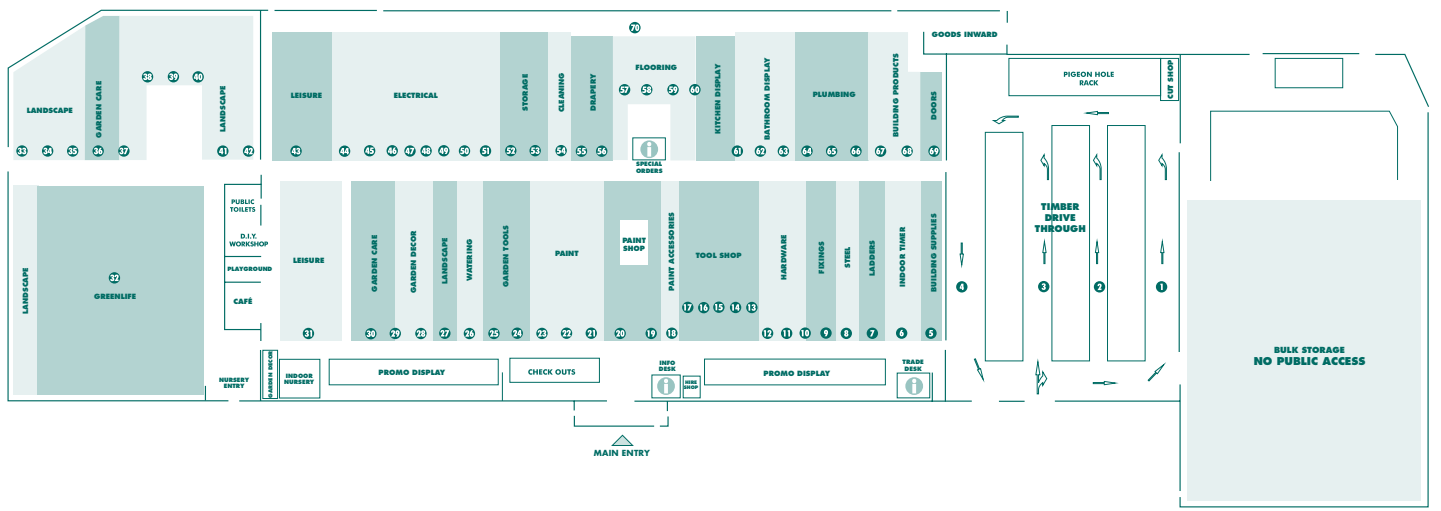

PRODUCT	AISLE	PRODUCT	AISLE	PRODUCT	AISLE	PRODUCT	AISLE
A		E		Lawn Mowers & Accessories		Security Alarms	
Adhesives	18	Electrical Accessories	47	Lawn Seed	30	Seedlings	32
Air Conditioners	49	Electrical Timer	47	Lawn Starters	30	Seeds	30
Air Tools	16	Exhaust Fans	46	Letterboxes	27	Shade Cloth	27
Antennas	50	Extension Leads	50	Levels	14	Shade Sails	27
Arches	41	F		Lighting Garden / Solar	46	Sheds & Accessories	40
Artificial Turf	27	Fasteners	9	Lighting Interior	49	Shelving	51
Aviaries	40	Fence Extensions	67	Lighting Sensor	46	Shelving Brackets	51
B		Fencing	67	Line Trimmers	23	Shoe Racks	51
Bamboo Screens	42	Fertilisers	30	Locks- Door & Window	12	Shovels, Spades, Forks	24
Bamboo Stakes	41	Fillers	8	Loppers	24	Shower Bases	63
Bath Mats	65	Fire Safety	11	Lubricants	13	Shower Curtains	65
Bath Tubs	64	Flashing	5	M		Shower Heads	63
Bathroom Accessories	65	Floor Rugs & Underlay	58	Manure	36	Shower Screens	64
Bathroom Basins & Cabinets	63	Flooring	58	Masking Tape	18	Silicone	19
Bathroom Fan / Heaters	46	Flooring Adhesives	56	Mirrors	64	Sink Plugs	65
Bathroom Vanities	64	Flyscreen & Accessories	10	Mops	54	Skylights	68
Batteries	17	Furniture Protectors	11	Mulch	36	Sleepers	1
BBQs	43	G		Mulchers	23	Smoke Alarms	11
BBQs & Accessories	43	Garage Door Openers	11	N		Socket Sets/ Spanners / Screwdrivers / Pliers	13
Bins - Indoor	53	Garage Storage	52	Nail Guns	16	Spirits/Turps	19
Bins - Outdoor	53	Garage Work Benches	52	Nails	9	Spray Paints	21
Bird Netting	27	Garden Edging - Plastic	42	Numerals	27	Sprinklers	26
Bistro Blinds	55	Garden Edging - Timber etc.	42	Nuts & Bolts	9	Steel	8
Blinds & Accessories	55	Garden Fencing & Screens	42	O		Storage Boxes	53
Blower Vacs	23	Garden Gloves	24	Outdoor Furniture	44	Switches & Sockets	50
Boots	25	Garden Hose & Accessories	26	P		T	
Brooms & buckets	54	Garden Sheds / Access	40	Packaging Materials	53	Table - Folding	45
Bug Zappers	43	Garden Sprayers	29	Pad Bolts	9	Tap Fittings	65
Builders Plastic	8	Garden Stakes	40	Padlocks	11	Tape Measures	14
C		Garden Timers	25	Paint - Effect Paint	21	Tapes	18
Cabinet Hardware	12	Garden Tools	24	Paint - Exterior	21	Tapware	63
Canopies	68	Gas Cylinders / Access	43	Paint - Exterior Woodcare	21	Tarps	27
Carpet	70	Gates	11	Paint - Interior	20	Telephone Accessories	50
Castors	10	Gazebos	44	Paint - Interior Woodcare	21	Tie Downs	10
Cavity Units	69	Globes	47	Paint Brushes & Rollers	19	Tiles & Accessories	57
Ceiling Fans	50	Grab Rails	65	Pavers	35	Tiles Adhesives	56
Cement	5	Greenhouses	41	Pebbles	34	Timber Flooring	59
Chain / Rope	10	Grout	56	Pesticide	29	Timber Joiners	5
Chainsaws	23	Gutter Guard	41	Pet Doors	10	Timber Mouldings	6
Chair Tips	11	Guttering / Downpipes	66	Pickets	41	Timber Oils	22
Child Safety	11	H		Plaster Acc/ Trims	5	Toilet Brushes	65
Chisels / Files	13	Hammers	13	Plasterboard	4	Toilet Seats	64
Chlorine	45	Hammocks	45	Plumbing Fittings	66	Toilet Suites	64
Circular Saw Blades	17	Hand Trolleys	42	Poly Carbonate Sheeting	8	Torches	50
Citronella Lights & Oils	43	Hanging Baskets & Hooks	28	Poly Tubing	26	Towel Rails	64
Clamps	14	Heaters	43	Ponds & Pond Pumps	31	Trellis - Expanding	33
Cleaning Solutions	54	Herbicides	29	Pool Chemicals	45	Trellis - Plastic	33
Clothes Airers	53	Hinges	12	Pool Fencing	67	TV Brackets	50
Clothes Lines	54	Hooks	11	Post Supports	5	U	
Compost Bins	24	Hose Fittings	26	Pots - Glazed	33	Umbrellas / Bases	44
Compound Saws	15	Hose Reels	26	Pots - Plastic	28	V	
Concrete & Mortar	50	Hot Water Units	67	Pots - Terracotta	33	Vacuums	54
Conduit	49	I		Potting Mix	37	Velcro	11
Coolers / Esky	45	Insecticides & Insect Control	43	Power boards	50	Vents (wall,ceiling,roof)	8
Copper Tubing	65	Insulation Batts	4	Power Tools & Accessories	15	Vices	13
Craft Paint & Products	18	Ironing Boards	53	Pressure Pipe	66	Vinyl Tiles	58
Crow Bars	24	Irrigation	25	Pressure Washers	15	W	
Cubby Houses	38	J		PVC Fittings	66	Wallpaper & Borders	18
Curtain Fittings	55	Jerry Cans	23	R		Wardrobe Organisers	51
Curtains	55	K		Rakes	24	Wardrobe Systems	51
D		Kids Play Equipments	38	Rangehoods	61	Washers- Nuts & Bolts	9
Decking	2	Kitchen Appliances	62	Rivets	9	Washers- Plumbing	65
Decking Stains	22	Kitchen Cabinets	62	Roofing	8	Water Filtration	60
Dog Kennels	39	Kitchen Display	61	Rope	10	Watering Cans	26
Door Chimes	11	Kitchen Sinks	60	Routers & Router Accessories	14	Waterproofing Accessories	56
Door Frames / Jambes	69	Kitchen Tidies	53	Rugs	59	Weather Seal	11
Door Handles / Knobs	12	Knives	17	S		Weed Killers	30