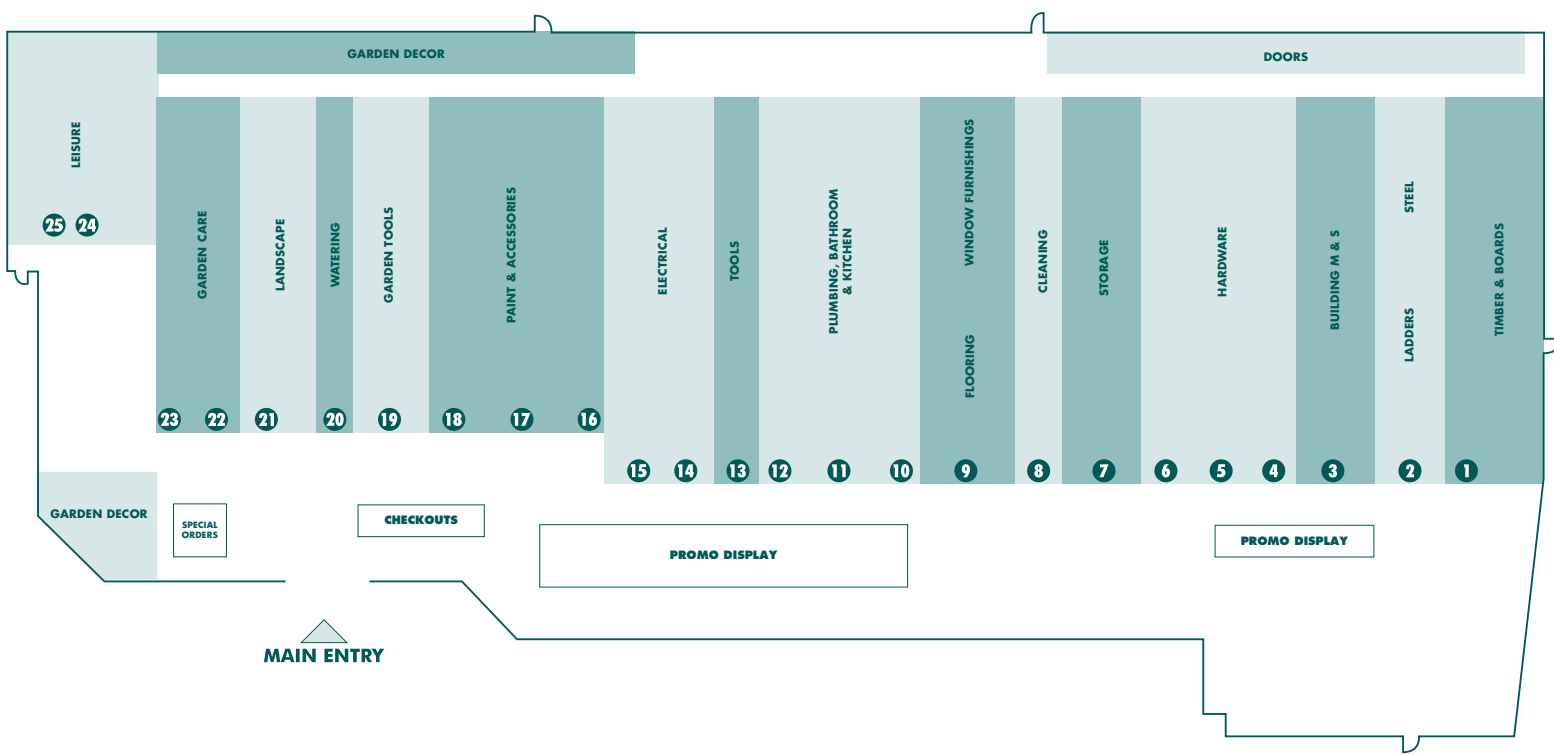

PRODUCT	AISLE	PRODUCT	AISLE	PRODUCT	AISLE	PRODUCT	AISLE
A		E		M		T	
Adhesives	18	Electrical Accessories	15	Lawn Seed	22	Shade Cloth	21
Air Conditioners	Back Wall	Electrical Timer	19	Lawn Starters	22	Shade Sails	21
Air Tools	13	Exhaust Fans	Back Wall	Letterboxes	Back Wall	Sheds & Accessories	Back End
Alum. Furniture	23	Extension Leads	14	Levels	12	Shelving	7
Antennas	15	F		Lighting Garden / Solar	14	Shelving Brackets	7
Arches	21	Fasteners	4	Lighting Interior	14	Shovels, Spades, Forks	19
Artificial Turf	21	Fence Extensions	2	Lighting Sensor	14	Shower bases	9
B		Fencing	2	Line Trimmers	19	Shower Curtains	9
Bamboo Screens	21	Fertilisers	22	Locks - Door & Window	6	Shower Heads	10
Bamboo Stakes	21	Fillers	18	Loppers	19	Shower Screens	9
Bath Mats	10	Fire Safety	5	Lubricants	12	Silicone	18
Bath Tubs	10	Flashing	3	N		Sink Plugs	11
Bathroom Accessories	10	Flooring	9	Masking Tape	Back End	Smoke Alarms	5
Bathroom Basins & Cabinets	9	Flooring Adhesives	9	Mirrors	10	Socket Sets/ Spanners /	
Bathroom Fan / Heaters	Back Wall	Flyscreen & Accessories	5	Mops	8	Screwdrivers / Pliers	12
Bathroom Vanities	10	Furniture Cover	Back Wall	Mulch	22	Spirits / Turps	18
Batteries	15	Furniture Polish	15	Mulchers	19	Spray Paints	16
BBQs	Leisure Pad	Furniture protectors	5	O		Sprinklers	20
BBQs & Accessories	Leisure Pad	G		Nail Guns	13	Steel	2
Bins - Indoor	8	Garage door openers	5	Nails	4	Storage Boxes	7
Bins - Outdoor	8	Garage Doors	5	Numerals	Back Wall	Switches & Sockets	15
Bird Netting	21	Garage Storage	7	Nuts & Bolts	4	P	
Bistro Blinds	9	Garage Edging - Plastic	21	O		Outdoor Furniture	23/24
Blinds and Accessories	9	Garage Edging - Timber etc.	21	P		Packaging Materials	Back End
Blower Vacs	19	Garden Fencing and Screens	21	Pad bolts	5	Paint - Effect Paint	17
Boots	20	Garden Gloves	20	Paint - Exterior	16	Paint - Exterior woodcare	15
Brooms & buckets	8	Garden Hose & Accessories	20	Paint - Exterior woodcare	15	Paint - Interior	17
Bubble wrap	Back End	Garden Sheds / Access	Back End	Paint - Interior woodcare	15	Paint Brushes & rollers	18
Bug Zappers	Leisure Pad	Garden Sprayers	22	Paint Tools	18	Pesticide	22
Builders Plastic	3	Garden Stakes	21	Pet Doors	5	Pickets	21
C		Garden timers	20	Pickers	21	Plaster Acc / Trims	1
Cabinet Hardware	6	Garden Tools	19	Plastic Mesh	21	Plumbing Fittings	11
Canopies	25	Gas Cylinders / Access	Leisure Pad	Plumbing Supplies & Tools	11	Plumbing Supplies & Tools	11
Castors	6	Gates	2	Poly Carbonate Sheeting	3	Poly Tubing	20
Cavity Units	Back End	Gazebos	25	Ponds & Pond Pumps	Leisure Pad	Pots & Pond Pumps	Leisure Pad
Ceiling Fans	Back Wall	Globes	14	Pool Chemicals	Back Wall	Pool Fencing	2
Cement	3	Grab Rails	10	Pool Fencing	2	Post Supports	2
Chain / Rope	5	Greenhouses	21	Pots - Glazed	Back Wall	Pots - Glazed	Back Wall
Chainsaws	19	Grout	9	Pots - Plastic	Back Wall	Pots - Plastic	Back Wall
Chair Tips	5	Gutter guard	21	Potting Mix	22	Potting Mix	22
Chairs	23/24	Guttering / Downpipes	10	Power boards	14	Power boards	14
Child Safety	5	H		Power Tools & Accessories	12/13	Pressure Pipe	11
Chisels / Files	12	Hammers	12	Pressure Pipe	11	Pressure Washers	13
Chlorine	Back Wall	Hammocks	Back Wall	PVC Fittings	11	PVC Fittings	11
Circular Saw Blades	13	Hand Trolleys	Back End	R		Rakes	19
Citronella Lights & Oils	Leisure Pad	Hanging Baskets & Hooks	Back Wall	Rangehoods	Front Wall	Rangehoods	Front Wall
Clamps	12	Heaters	Back Wall	Rivets	4	Rivets	4
Cleaning Solutions	8	Herbicides	22	Roofing	3	Roofing	3
Clothes Airers	8	Hinges	6	Rope	5	Rope	5
Clothes Lines	Back Wall	Home Automation	15	Routers & Router Accessories	15	Routers & Router Accessories	15
Compost Bins	Back End	Hooks	5	S		Safes	Back End
Compound Saws	13	Hose Fittings	20	Safes	Back End	Sand	21
Concrete & Mortar	3	Hose Reels	20	Sand	21	Sanding Sheets	13
Conduit	Back End	Hot Water Units	Back End	Sanding Sheets	13	Sandpaper	18
Coolers / Esky	24	I		Saws	12	Saws	12
Copper Tubing	11	Insecticides & Insect control	22	Scales	10	Scales	10
Craft Paint & Products	Back End	Ironing Boards	8	Screws	4	Screws	4
Crow Bars	19	Irrigation	20	Sealers	18	Sealers	18
Curtain Fittings	9	J		Secateurs	19	Secateurs	19
Curtains	9	Jerry Cans	19	Security Alarms	5	Security Alarms	5
D		K		Seedlings	22	Seedlings	22
Decking Stains	15	Kids Play Equipments	Back End	Seeds	22	Seeds	22
Dog Kennels	21	Kitchen Appliances	Front Wall	U		Umbrellas / Bases	25
Door Chimes	5	Kitchen Cabinets	Back Wall	V		Vacuums	8
Door Frames / Jambes	Back End	Kitchen Display	Front Wall	Velcro	5	Velcro	5