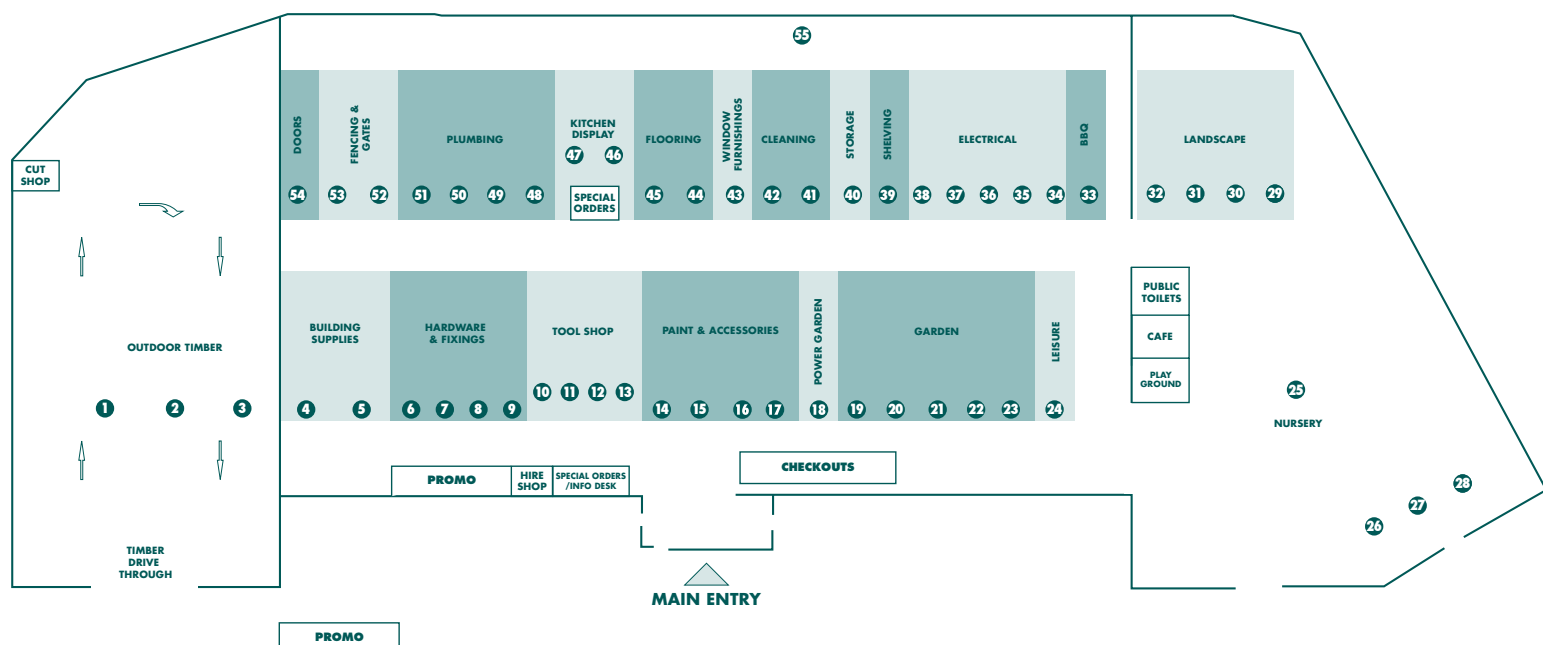

Scan the QR code below, to view free D.I.Y.
videos, D.I.Y brochures, book into a D.I.Y
Workshop to assist you with your project.

STORE MAP

bunnings
warehouse

NOOSAVILLE

PRODUCT	AISLE	PRODUCT	AISLE	PRODUCT	AISLE	PRODUCT	AISLE		
A									
Adhesives	17	Drainage	50	Lawn Mowers & Accessories	18	Secateurs	19		
Air Conditioners	Seasonal	Drills & Drill Bits	13	Lawn Seed	23	Security Alarms	8		
Air Tools	12	Drop sheets	17	Lawn Starters	23	Seedlings	Nursery		
Alum. Furniture	24	E		Letterboxes	21	Seeds	23		
Antennas	38	Electrical Accessories	38	Levels	11	Shade Cloth	22		
Arches	32	Electrical Timer	38	Lighting Garden / Solar	35	Shade Sails	22		
Artificial Turf	22	Exhaust Fans	35	Lighting Interior	37	Sheds & Accessories	30		
Aviaries	30	Extension Leads	38	Lighting Sensor	35	Shelving	39		
B									
Bamboo Screens	31	F		Line Trimmers	18	Shelving Brackets	39		
Bamboo Stakes	31	Fasteners	6 + 7	Locks - Door & Window	9	Shoe Racks	39		
Bath Mats	48	Fence Extensions	31	Loppers	19	Shovels, Spades, Forks	19		
Bath Tubs	46	Fencing	52	Lubricants	10	Shower bases	47		
Bathroom Accessories	48	Fertilisers	23	M				Shower Curtains	49
Bathroom Basins & Cabinets	48	Fillers	17	Manure	29	Shower Heads	47		
Bathroom Fan / Heaters	37	Fire Safety	8	Masking Tape	17	Shower Screens	47		
Bathroom Vanities	48	Flashing	4	Mirrors	48	Silicone	17		
Batteries	13	Flashing	4	Mops	42	Sink Plugs	49		
BBQs	32	Floor Rugs & underlay	43	Mulch	28	Skylights	53		
BBQs & Accessories	33	Flooring	44	Mulchers	18	Smoke Alarms	8		
Bins - Indoor	41	Flooring Adhesives	45	N				Socket Sets/ Spanners /	
Bins - Outdoor	41	Flyscreen & Accessories	8	Nail Guns	Trade Desk	Screwdrivers / Pliers	10		
Bird Netting	22	Furniture Cover	34	Nails	7	Spirits/Turps	17		
Bistro Blinds	43	Furniture Polish	14	Numerals	21	Spray Paints	14		
Blinds and Accessories	43	Furniture protectors	9	Nuts & Bolts	6	Sprinklers	20		
Blower Vacs	18	G				Steel	52		
Boots	19	Garage door openers	7	Outdoor Furniture	24	Storage Boxes	39		
Brooms & buckets	42	Garage Storage	40	O				Switches & Sockets	
Bubble wrap	40	Garage Edging - Plastic	22	P				38	
Bug Zappers	33	Garden Edging - Timber etc.	22	Packaging Materials	40	Table : Folding	34		
Builders Plastic	4	Garden Fencing and Screens	22	Pad bolts	7	Tap Fittings	47		
C									
Cabinet Hardware	9	Garden Gloves	19	Padlocks	7	Tape Measures	11		
Canopies	51	Garden Hose & Accessories	20	Paint - Effect Paint	15	Tapes	17		
Carpet	44	Garden Sheds / Access	30	Paint - Exterior	16	Tapware	47		
Castors	9	Garden Sprayers	23	Paint - Exterior woodcare	14	Tarps	22		
Cavity Units	53	Garden Stakes	31	Paint - Interior	15	Telephone Accessories	38		
Ceiling Fans	37	Garden Timers	20	Paint - Interior woodcare	15 + 17	Tie Downs	8		
Cement	Timber Yard	Garden Tools	19	Paint Brushes & rollers	16	Tiles & Accessories	44		
Chain / Rope	8	Gas Cylinders / Access	33	Paint Tools	17	Tiles Adhesives	45		
Chainsaws	18	Gates	52	Pavers	Nursery	Timber Flooring	44		
Chair Tips	9	Gazebos	34	Pebbles	Nursery	Timber Joiners	4		
Chairs	24	Globes	36	Pesticide	23	Timber Mouldings	5		
Child Safety	8	Grab Rails	48	Pet Doors	8	Timber Oils	14		
Chisels / Files	10	Greenhouses	32	Pickets	31	Toilet Brushes	42		
Chlorine	34	Grout	45	Plaster Acc / Trims	4	Toilet Seats	48		
Circular Saw Blades	13	Gutter guard	31	Plasterboard	3	Toilet Suites	48		
Citronella Lights & Oils	33	Guttering / Downpipes	51	Plastic Mesh	32	Torches	38		
Clamps	11	H				Towel Rails	48		
Cleaning Solutions	42	Hammers	10	Plumbing Fittings	50	Trellis - Expanding	31		
Clothes Airers	41	Hammocks	34	Plumbing Supplies & Tools	50	Trellis - Plastic	32		
Clothes Lines	41	Hand Trolleys	32	Poly Carbonate Sheeting	51	TV Brackets	38		
Compost Bins	19	Hanging Baskets & Hooks	Nursery	Poly Tubing	51	U			
Compound Saws	11	Herbicides	23	Ponds & Pond Pumps	24	Umbrellas / Bases			
Concrete & Mortar	4	Hinges	9	Pool Chemicals	34	34			
Conduit	38	Hooks	8	Pool Fencing	52	V			
Coolers/Esy	34	Hose Fittings	20	Post Supports	4	Vacuums			
Copper Tubing	49	Hose Reels	20	Pots - Glazed	27	42			
Craft Paint & Products	17	Hot Water Units	50	Pots - Plastic	21	Velcro			
Crow Bars	10	I				Pots - Terracotta	Nursery		
Cubby Houses	30	Insecticides & Insect control	23	Potting Mix	29	Vents (wall, ceiling, roof)			
Curtain Fittings	43	Insulation Batts	1	Power boards	38	52			
Curtains	43	Ironing Boards	41	Power Tools & Accessories	10	Vices			
D									
Decking	1	Irrigation	20	Pressure Pipe	51	11			
Decking Stains	14	J				Pressure Washers	45		
Dog Kennels	30	Jerry Cans	18	PVC Fittings	50	W			
Door Chimes	8	K				Wallpaper & Borders	15		
Door Frames / Jambes	53	Kids Play Equipment	30	Rakes	19	Wardrobe Organisers	39		
Door Handles / Knobs	9	Kitchen Appliances	46	Rangehoods	46	Wardrobe Systems	39		
Door Mats	45	Kitchen Display	46 & 47	Rivets	7	Washers - Nuts & Bolts	6		
Door Stops	9	Kitchen Sinks	46	Roofing	51	Washers - Plumbing	49		
Door Tracks	8	Kitchen Tidies	41	Rope	8	Water Drums	24		
Doors	54	Knives	10	Routers & Router Accessories	12	Water Filtration	47		
Doors : Security Doors	53	L				Rugs	43		
Doors External	54	Ladders	6	Safes	8	Watering Cans	20		
Doors Internal	54	Lamps	37	Sanding Sheets	13	Waterproofing Accessories	4		
Doors : Screen Doors	53	Lattice - Timber	31	Sandpaper	17	Weather Seal	8		
Down Pipe	51	Laundry Baskets / Hampers	41	Saws	11	Weed Killers	23		
E									
F									
G									
H									
I									
J									
K									
L									
M									
N									
O									
P									
Q									
R									
S									
T									
U									
V									
W									
X									
Y									
Z									