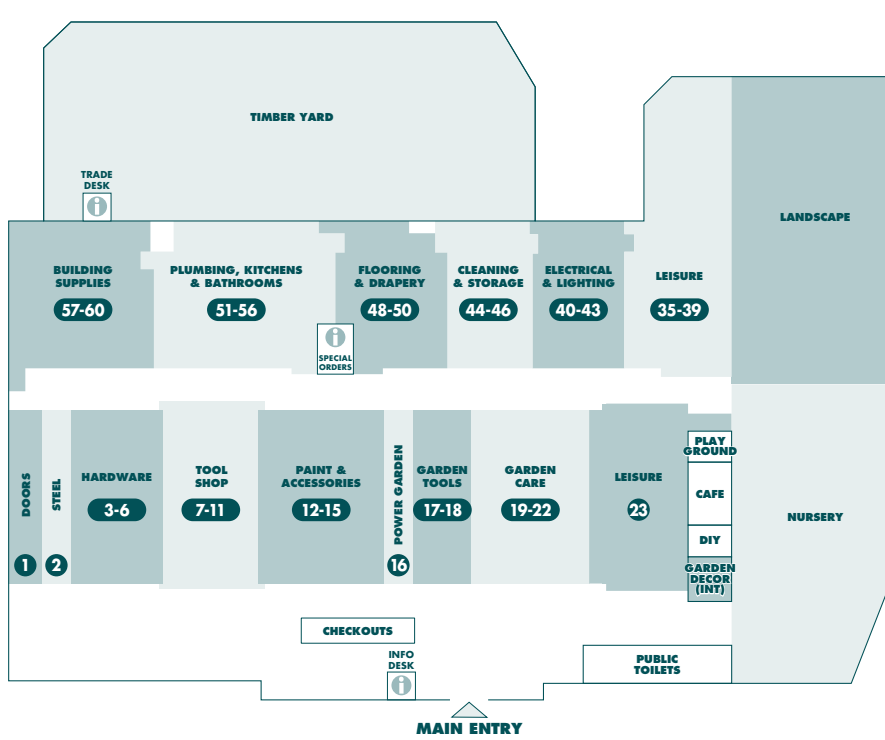

**EXPERT
ADVICE**

**D.I.Y.
ADVICE**

STORE MAP

BUNNINGS
warehouse

NORTHMEAD

PRODUCT	AISLE	PRODUCT	AISLE	PRODUCT	AISLE	PRODUCT	AISLE
A							
Adhesives	15	Drainage	55	Lawn Seed	22	Security Alarms	6
Air Conditioners	back wall 40	Drills & Drill Bits	11	Lawn Starters	22	Seedlings	nursery
Air Tools	11	Drop sheets	14	Letterboxes	21	Seeds	22
Alum. Furniture	end of aisle 22	E		Levels	8	Shade Cloth	36
Antennas	43	Electrical Accessories	43	Lighting Garden/Solar	40	Shade Sails	36
Arches	33	Electrical Timer	43	Lighting Interior	41	Sheds & Accessories	36
Artificial Turf	36	Exhaust Fans	back wall 42	Lighting Sensor	40	Shelving	44
Aviaries	35	Extension Leads	43	Line Trimmers	16	Shelving Brackets	3
B							
Bamboo Screens	34	F		Locks – Door & Window	6	Shoe Racks	45
Bamboo Stakes	34	Fasteners	3	Loppers	17	Shovels, Spades, Forks	17
Bath Mats	54	Fencing	2	Lubricants	7	Shower bases	53
Bath Tubs	53	Fertilisers	22	M			
Bathroom Accessories	54	Fillers	15	Manure	30	Shower Curtains	54
Bathroom Basins & Cabinets	54	Fire Safety	4	Masking Tape	15	Shower Heads	53
Bathroom Fan/Heaters	back wall 43	Flashing	60	Mirrors	54	Shower Screens	53
Bathroom Vanities	54	Floor Rugs & underlay	end of aisle 49	Mops	46	Silicone	15
Batteries	front of tool shop	Flooring	49	Mulch	30	Sink Plugs	55
BBQs	38	Flooring Adhesives	48	Mulchers	16	Skylights	back wall 60
BBQs & Accessories	38	Flyscreen & Accessories	5	N			
Bins – Indoor	46	Furniture Cover	37	Nail Guns	10	Sleepers	64
Bins – Outdoor	end of aisle 46	Furniture Polish	12	Nails	3	Smoke Alarms	4
Bird Netting	36	Furniture protectors	12	Numerals	21	Socket Sets/Spanners/ Screwdrivers/Pliers	7
Bistro Blinds	47	G		Nuts & Bolts	3	Spirits/Turps	14
Blinds & Accessories	47	Garage door openers	3	O			
Blower Vacs	16	Garage Storage	44	Outdoor Furniture	39	Spray Paints	15
Boots	17	Garden Edging – Plastic	34	Outdoor Storage	37	Sprinklers	9
Brooms & buckets	46	Garden Edging – Timber etc.	34	P			
Bubble wrap	end of aisle 44	Garden Fencing & Screens	34	Packaging Materials	end of aisle 45	Steel	2
Bug Zappers	38	Garden Gloves	17	Pad bolts	5	Storage Boxes	45
Builders Plastic	60	Garden Hose & Accessories	19	Padlocks	5	Switches & Sockets	43
C							
Cabinet Hardware	5	Garden Sheds/Access	25	Paint – Effect Paint	13	T	
Canopies	59	Garden Sprayers	21	Paint – Exterior	12	Table: Folding	39
Carpet	48	Garden Stakes	32	Paint – Exterior woodcare	12	Tables: Outdoor	23
Castors	5	Garden Timers	19	Paint – Interior woodcare	12	Tap Fittings/Fixed Taps	54 & 55
Cavity Units	1	Garden Tools	17	Paint – Interior	13	Tape Measures	tool shop
Ceiling Fans	42	Gas Cylinders/Access	timber yard	Paint Brushes & rollers	14	Tapes	15
Cement	timber yard	Gates	2	Paint Tools	15	Tapware	52 & 54
Chain/Rope	5	Gazebos	37	Pavers	31	Tarps	36
Chainsaws	16	Globes	41	Pebbles	32	Telephone Accessories	43
Chair Tips	5	Grab Rails	53	Pesticide	21	Tie Downs	5
Chairs	front end 39	Greenhouses	35	Pet Doors	5	Tiles & Accessories	48
Chairs: Outdoor	23	Grout	timber yard + 48	Pickets	58	Tiles Adhesives	48
Child Safety	4	Gutter guard	32	Plaster Acc/Trims	60	Tile Display	50
Chisels/Files	tool shop	Guttering/Downpipes	56	Plasterboard	62	Timber Flooring	58
Chlorine	39	H		Plastic Mesh	33	Timber Joiners	59
Circular Saw Blades	tool shop	Hammers	tool shop	Plumbing Fittings	55	Timber Mouldings	58
Citronella Lights & Oils	38	Hammocks	37	Plumbing Supplies & Tools	55	Timber Oils	12
Clamps	tool shop	Hand Trolleys	18	Poly Carbonate Sheeting	59	Toilet Brushes	46
Cleaning Solutions	46	Hanging Baskets & Hooks	20	Poly Tubing	19	Toilet Seats	53
Clothes Airers	46	Heaters	37	Ponds & Pond Pumps	23	Toilet Suites	53
Clothes Lines	back wall 46	Herbicides	21	Pool Chemicals	39	Torches	43
Compost Bins	18	Hinges	6	Pool Fencing	2	Towel Rails	54
Compound Saws	tool shop	Home Automation	41	Post Supports	59	Trellis – Plastic	39
Concrete & Mortar	timber yard	Hooks	4	Pots – Glazed	24	TV Brackets	43
Conduit	end of aisle 43	Hose Fittings	19	Pots – Plastic	20	U	
Coolers/Eskey	39	Hose Reels	19	Pots – Terracotta	24	Umbrellas/Bases	37
Copper Tubing	55	Hot Water Units	end of aisle 56	Potting Mix	22	V	
Craft Paint & Products	15	I		Power boards	43	Vacuums	46
Crow Bars	tool shop	Insecticides & Insect control	21	Power Tools & Accessories	tool shop	Velcro	5
Cubby Houses	26	Insulation Batts	timber yard	Pressure Pipe	56	Vents (wall,ceiling,roof)	end of aisle 59
Curtain Fittings	47	Ironing Boards	46	Pressure Washers	tool shop	Vices	tool shop
Curtains	47	Irrigation	19	PVC Fittings	56	Vinyl Tiles	50
Cushions: Outdoor	23	J		R			
D							
Decking	timber yard	Jerry Cans	16	Rakes	17	W	
Decking Stains	12	K		Rangeroods	51	Wallpaper & Borders	15
Dog Kennels	35	Kids Play Equipment	26	Rivets	3	Wardrobe Organisers	45
Door Chimes	6	Kitchen Appliances	51	Roofing	59	Wardrobe Systems	45
Door Frames/Jambs	1	Kitchen Cabinets	back wall aisle 51	Rope	5	Washers – Nuts & Bolts	3
Door Handles/Knobs	6	Kitchen Display	51	Routers & Router Accessories	tool shop	Washers – Plumbing	55
Door Mats	48	Kitchen Sinks	52	Rugs	back wall 49	Water Drums	37
Door Stops	6	Kitchen Tidies	end of aisle 46	S			
Door Tracks	6	Knives	tool shop	Safes	4	Water Filtration	54
Doors	1	L		Sanding Sheets	15	Watering Cans	19
Doors: Security	1	Ladders	3	Sandpaper	15	Waterproofing Accessories	60
Doors: External	1	Lamps	42	Saws	tool shop	Weather Seal	5
Doors: Internal	1	Lattice – Timber	30	Scales	54	Weed Killers	21
Doors: Screen Doors	1	Laundry Baskets/Hampers	end of aisle 46	Screws	4	Weed Mat	36
Down Pipe	56	Laundry Cabinets & Tubs	56	Sealers	60	Welders	tool shop
		Lawn Mowers & Accessories	16	Secateurs	17	Wheelbarrows	18