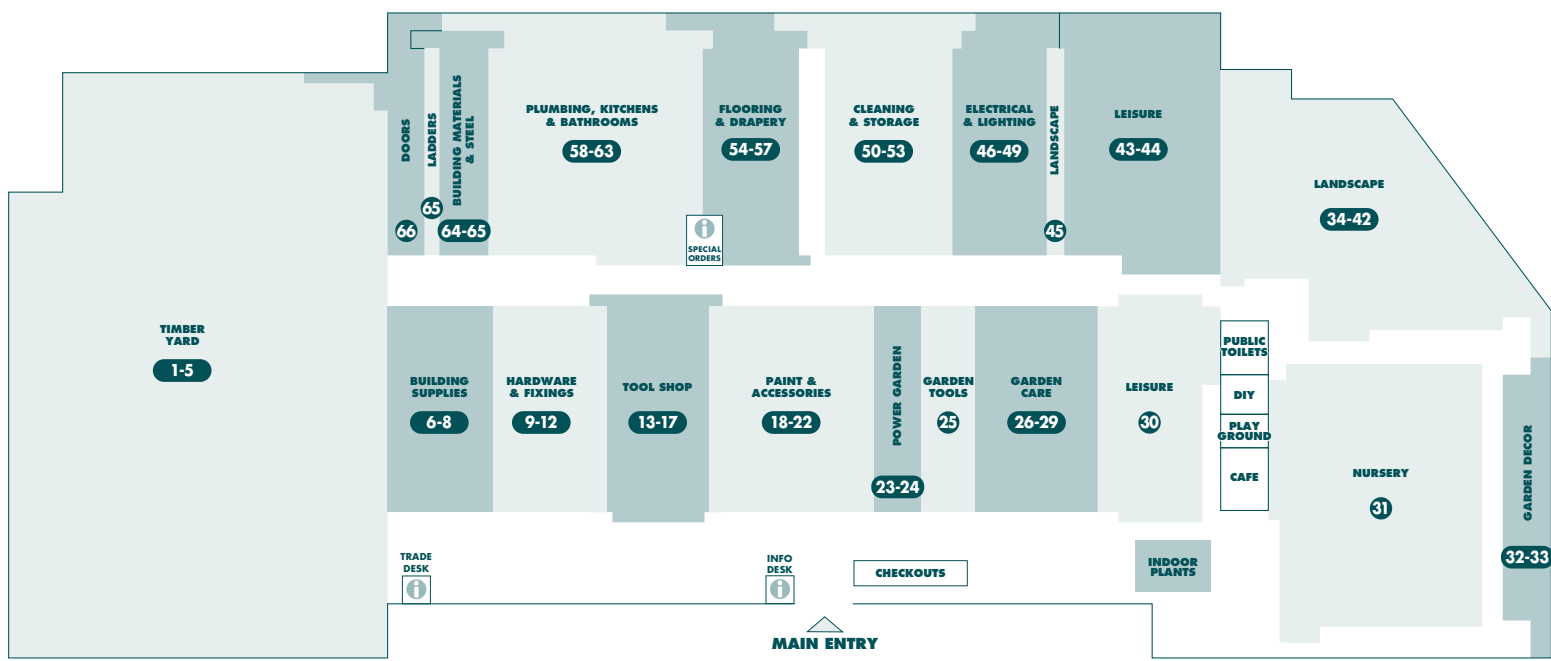

**EXPERT
ADVICE**

**D.I.Y.
ADVICE**

STORE MAP

BUNNINGS
warehouse

SMITHFIELD

PRODUCT	AISLE	PRODUCT	AISLE	PRODUCT	AISLE	PRODUCT	AISLE
A		E		M		T	
Adhesives	18	Electrical Accessories	49	Manure	37	Table: Folding	44
Air Conditioners	back wall	Electrical Timer	49	Masking Tape	18	Tap Fittings	62
Air Tools	16	Exhaust Fans	49	Mirrors	61	Tape Measures	14
Alum. Furniture	44	Extension Leads	49	Mops	53	Tapes	18
Antennas	49	F		Mulch	36	Tapware	59
Arches	41	Fasteners	8	Mulchers	24	Tarps	45
Artificial Turf	45	Fence Extensions	64	N		Telephone Accessories	49
Aviaries	39	Fencing	64	Nail Guns	16	Tie Downs	12
B		Fertilisers	29	Nails	9	Tiles & Accessories	57
Bamboo Screens	42	Fillers	18	Numerals	28	Tiles Adhesives	55
Bamboo Stakes	back wall landscape	Fire Safety	10	Nuts & Bolts	8	Timber flooring	56
Bath Mats	55	Flashing	6	O		Timber Joiners	7
Bath Tubs	61	Floor Rugs	& underlay back wall flooring + 56	Outdoor Furniture	44	Timber Mouldings	7
Bathroom Accessories	61	Flooring	56	P		Timber Oils	22
Bathroom Basins & Cabinets	61	Flooring Adhesives	55	Packaging Materials	50	Toilet Brushes	61
Bathroom Fan/Heaters	49	Flyscreen & Accessories	10	Pad bolts	10	Toilet Seats	60
Bathroom Vanities	61	Furniture Cover	45	Padlocks	10	Toilet Suites	60
Batteries	front of tool shop	Furniture Polish	22	Paint – Effect Paint	20	Torches	49
BBQs	43	Furniture protectors	11	Paint – Exterior	21	Towel Rails	61
BBQs & Accessories	43	G		Paint – Exterior woodcare	22	Trellis – Expanding	back wall landscape
Bins – Indoor	52	Garage door openers	11	Paint – Interior	20	Trellis – Plastic	back wall landscape
Bins – Outdoor	back wall	Garage Storage	51	Paint – Interior woodcare	22	TV Brackets	49
Bird Netting	45	Garden Edging – Plastic	42	Paint Brushes & rollers	19	U	
Bistro Blinds	54	Garden Edging – Timber etc.	42	Paint Tools	18	Umbrellas/Bases	back end 44
Blinds & Accessories	54	Garden Fencing & Screens	42	Pavers	33	V	
Blower Vacs	24	Garden Gloves	25	Pebbles	33	Vacuums	53
Boots	25	Garden Hose & Accessories	26	Pesticide	28	Velcro	10
Brooms & buckets	53	Garden Sheds/Access	40	Pet Doors	10	Vents (wall, ceiling, roof)	65
Bubble wrap	50	Garden Sprayers	28	Pickets	8	Vices	13
Bug Zappers	43	Garden Stakes	back wall landscape	Plaster Acc/Trims	6	Vinyl Tiles	56
Builders Plastic	6	Garden Timers	26	Plasterboard	5	W	
C		Garden Tools	25	Plastic Mesh	landscape	Wallpaper & Borders	18
Cabinet Hardware	11	Gas Cylinders/Access	43	Plumbing Fittings	62	Wardrobe Organisers	50
Canopies	65	Gates	8	Plumbing Supplies & Tools	62	Wardrobe Systems	50
Carpet	back wall	Gazebos	back wall 43	Poly Carbonate Sheeting	65	Washers – Nuts & Bolts	8
Castors	10	Globes	47	Poly Tubing	26	Washers – Plumbing	62
Cavity Units	66	Grab Rails	22	Ponds &		Water Drums	30
Ceiling Fans	48	Greenhouses	nursery	Pond Pumps	front of indoor plants	Water Filtration	59
Cement	1	Grout	55	Pool Chemicals	45	Watering Cans	26
Chain/Rope	12	Guttering/Downpipes	63	Pool Fencing	64	Waterproofing Accessories	55
Chainsaws	24	H		Post Supports	8	Weather Seal	11
Chair Tips	10	Hammers	13	Pots – Glazed	32	Weed Killers	28
Chairs	30	Hammocks	45	Pots – Plastic	27	Weed Mat	45
Child Safety	10	Hand Trolleys	46	Pots – Terracotta	32	Welders	10
Chisels/Files	13	Hanging Baskets & Hooks	27	Potting Mix	37	Wheelbarrows	landscape
Chlorine	45	Heaters	43	Power boards	48	Wire Brushes	13
Circular Saw Blades	17	Herbicides	28	Power Tools & Accessories	tool shop	Wire Mesh	41
Citronella Lights & Oils	43	Hinges	11	Pressure Pipe	63	Work Benches	51
Clamps	13	Home Automation	47	Pressure Washers	15	Worm Farms	25
Cleaning Solutions	53	Hooks	10	PVC Fittings	63		
Clothes Airers	52	Hose Fittings	26	R			
Clothes Lines	53	Hose Reels	26	Rakes	25		
Compost Bins	25	Hot Water Units	63	Rangeroods	next to special orders		
Compound Saws	14	I		Rivets	9		
Concrete & Mortar	1	Insecticides & Insect control	28	Roofing	timber yard		
Conduit	back end 48	Insulation Batts	5	Rope	12		
Coolers/Eskey	44	Ironing Boards	52	Router & Router Accessories	tool shop		
Copper Tubing	62	Irrigation	26	Rugs	back wall end A-58		
Craft Paint & Products	18	J		S			
Crow Bars	25	Jerry Cans	24	Safes	10		
Cubby Houses	38	K		Sand	1		
Curtain Fittings	54	Kids Play Equipment	38	Sanding Sheets	18		
Curtains	54	Kitchen Appliances	58	Sandpaper	18		
D		Kitchen Cabinets	back wall of 62	Saws	13		
Decking	3	Kitchen Display	next to special orders	Scales	61		
Decking Stains	22	Kitchen Sinks	59				
Dog Kennels	39	Kitchen Tidies	52				
Door Chimes	11	Knives	13				
Door Frames/Jambs	66	L					
Door Handles/Knobs	11	Ladders	65				
Door Mats	55	Lamps	48				
Door Stops	11	Lattice – Timber	landscape				
Door Tracks	11	Laundry Baskets/Hampers	52				
Door Stops	11						
Doors	66						
Doors: Security	66						
Doors: External	66						
Doors: Internal	66						
Doors: Screen Doors	66						
Down Pipe	63						
Drainage	63						