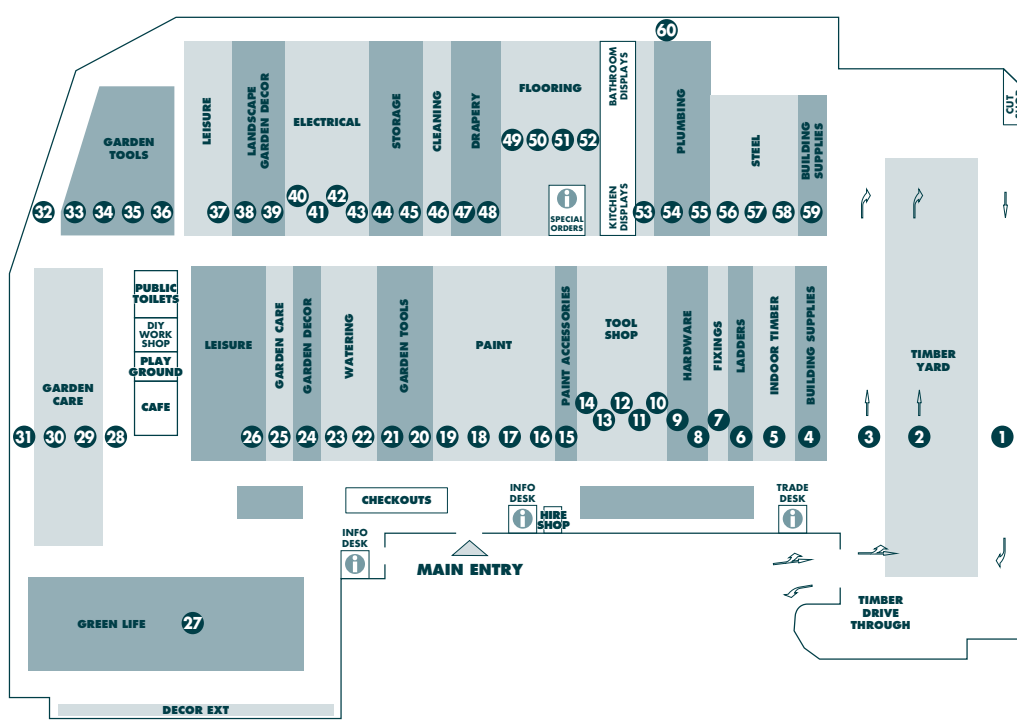

# STORE MAP

**BUNNINGS**  
warehouse

**BONNYRIGG**

PRODUCT	AISLE	PRODUCT	AISLE	PRODUCT	AISLE	PRODUCT	AISLE
<b>A</b>		Drills & Drill Bits	11	Lawn Mowers & Accessories	20	Secateurs	21
Adhesives	15	Drop sheets	17	Lawn Seed	25	Security Alarms	9
Air Conditioners	60	<b>E</b>		Lawn Starters	25	Seedlings	30+31
Air Tools	13	Electrical Accessories	43	Letterboxes	39	Seeds	25
Alum. Furniture	38	Electrical Timer	43	Levels	11	Shade Cloth	39
Antennas	43	Exhaust Fans	43	Lighting Garden/Solar	40	Shade Sails	39
Arches	35	Extension Leads	43	Lighting Interior	41	Sheds & Accessories	29
Artificial Turf	39	<b>F</b>		Lighting Sensor	40	Shelving	44
Aviaries	28	Fasteners	7	Line Trimmers	20	Shelving Brackets	7
<b>B</b>		Fence Extensions	35	Locks – Door & Window	9	Shoe Racks	45
Bamboo Screens	36	Fencing	35	Loppers	21	Shovels, Spades, Forks	21
Bamboo Stakes	35	Fertilisers	25	Lubricants	10	Shower bases	53
Bath Mats	48	Fillers	15	<b>M</b>		Shower Curtains	55
Bath Tubs	54	Fire Safety	7	Manure	31	Shower Heads	53
Bathroom Accessories	55	Flashing	4	Masking Tape	15	Shower Screens	53
Bathroom Basins & Cabinets	54	Floor Rugs & underlay	60	Mirrors	55	Silicone	15
Bathroom Fan/Heaters	43	Flooring	51	Mops	46	Sink Plugs	55
Bathroom Vanities	54	Flooring Adhesives	48	Mulch	30	Skylights	59
Batteries front of toolshop		Flyscreen & Accessories	7	Mulchers	20	Sleepers	2+3
BBQs	37	Furniture Cover	37	<b>N</b>		Smoke Alarms	7
BBQs & Accessories	37	Furniture Polish	46	Nail Guns	13	Socket Sets/Spanners/ Screwdrivers/Pliers	10
Bins – Indoor	46	Floor/Furniture protectors	8	Nails	6	Spirits/Turps	17
Bins – Outdoor	46	<b>G</b>		Numerals	39	Spray Paints	16
Bird Netting	39	Garage door openers	6	Nuts & Bolts	6	Sprinklers	22
Bistro Blinds	47	Garage Storage	44	<b>O</b>		Steel	58
Blinds and Accessories	47	Garden Edging – Plastic	33	Outdoor Furniture	38	Storage Boxes	60
Blower Vacs	20	Garden Edging – Timber etc.	33	<b>P</b>		Switches & Sockets	43
Boots	21	Garden Fencing and Screens	36	Packaging Materials	44	<b>T</b>	
Brooms & buckets	46	Garden Gloves	21	Pad bolts	8	Table: Folding	38
Bubble wrap	44	Garden Hose & Accessories	22	Padlocks	8	Tap Fittings	53
Bug Zappers	37	Garden Sheds/Access	29	Paint – Effect Paint	17	Tape Measures	11
Builders Plastic	4	Garden Sprayers	22	Paint – Exterior	18	Tapes	15
<b>C</b>		Garden Stakes	32	Paint – Exterior woodcare	19	Tapware	53
Cabinet Hardware	9	Garden timers	22	Paint – Interior	17	Tarps	39
Canopies	63	Garden Tools	21	Paint – Interior woodcare	19	Telephone Accessories	43
Carpet	50	Gas Cylinders/Access	37	Paint Brushes & rollers	16	Tie Downs	8
Castors	8	Gates	58	Paint Tools	15	Tiles & Accessories	49
Cavity Units	3	Gazebos	60	Pavers	34	Tiles Adhesives	48
Ceiling Fans	60	Globes	41	Pebbles	31	Timber Flooring	51
Cement	1	Grab Rails	55	Pesticide	24	Timber Joiners	51
Chain/Rope	8	Greenhouses	35	Pet Doors	7	Timber Mouldings	51
Chainsaws	20	Gutter	48	Pickets	5	Timber Oils	19
Chair Tips	8	Gutter guard	35	Plaster Acc/Trims	3	Toilet Brushes	46
Chairs	26	Guttering/Downpipes	56	Plasterboard	3	Toilet Seats	54
Child Safety	7	<b>H</b>		Plastic Mesh	35	Toilet Suites	54
Chisels/Files	10	Hammers	10	Plumbing Fittings	56	Torches	40
Chlorine	38	Hammocks	26	Plumbing Supplies & Tools	10	Towel Rails	55
Circular Saw Blades	14	Hand Trolleys	36	Poly Carbonate Sheeting	59	Toilet Brushes	46
Citronella Lights & Oils	39	Hanging Baskets & Hooks	24	Poly Tubing	22	Toilet Seats	54
Clamps	10	Heaters	37	Ponds &		Toilet Suites	54
Cleaning Solutions	46	Herbicides	25	Pond Pumps indoor plant area		Torches	40
Clothes Airers	60	Hinges	9	Pool Chemicals	38	Towel Rails	55
Clothes Lines	60	Home Automation	9	Pool Fencing	58	Trellis – Expanding	32
Compost Bins	21	Hooks	7	Post Supports	4	Trellis – Plastic	35
Compound Saws	11	Hose Fittings	22	Pots – Glazed	23	TV Brackets	43
Concrete & Mortar	1	Hose Reels	22	Pots – Plastic	23	<b>U</b>	
Conduit	60	Hot Water Units	56	Pots – Terracotta	31	Umbrellas/Bases	60
Coolers/Eskey	38	<b>I</b>		Potting Mix	31	Vacuums	46
Copper Tubing	56	Insecticides & Insect control	24	Power boards	43	Velcro	7
Craft Paint & Products	15	Insulation Batts	3	Power Tools & Accessories	10+11	Vents (wall, ceiling, roof)	59
Crow Bars	10	Ironing Boards	46	Pressure Pipe	56	Vices	10
Cubby Houses	29	Irrigation	22	Pressure Washers	12	Vinyl Tiles	50
Curtain Fittings	47	<b>J</b>		PVC Fittings	57	<b>W</b>	
Curtains	47	Jerry Cans	20	<b>R</b>		Wallpaper & Borders	15
<b>D</b>		<b>K</b>		Rakes	21	Wardrobe Organisers	45
Decking	3	Kids Play Equipment	29+30+31	Rangehoods	52	Wardrobe Systems	45
Decking Stains	19	Kitchen Appliances	60	Rivets	6	Washers – Nuts & Bolts	6
Dog Kennels	28	Kitchen Cabinets	60	Roofing	59	Washers – Plumbing	56
Door Chimes	9	Kitchen Display	52+53	Rope	8	Water Drums	26
Door Frames/Jambs	59	Kitchen Sinks	55	Routers & Router Accessories	12	Water Filtration	55
Door Handles/Knobs	9	Knives	10	Rugs	50	Watering Cans	22
Door Mats	48	<b>L</b>		<b>S</b>		Waterproofing Accessories	4
Door Stops	9	Ladders	6	Safes	8	Weather Seal	9
Door Stops	9	Lamps	42	Sand	1	Weed Killers	25
Door Tracks	9	Lattice – Timber	32	Sanding Sheets	15	Weed Mat	39
Doors	59	Laundry Baskets/Hampers	60	Sandpaper	15	Welders	14
Doors: Security	59	Laundry Cabinets & Tubs	60	Saws	10	Wheelbarrows	36
Doors: External	59			Scales	55	Wheels	8
Doors: Internal	59			Screws	7	Wire	35
Doors: Screen Doors	59			Sealers	15	Wire Brushes	14
Down Pipe	57					Work	
Drainage	57					Benches aisle (behind toolshop)	
						Worm Farms	21