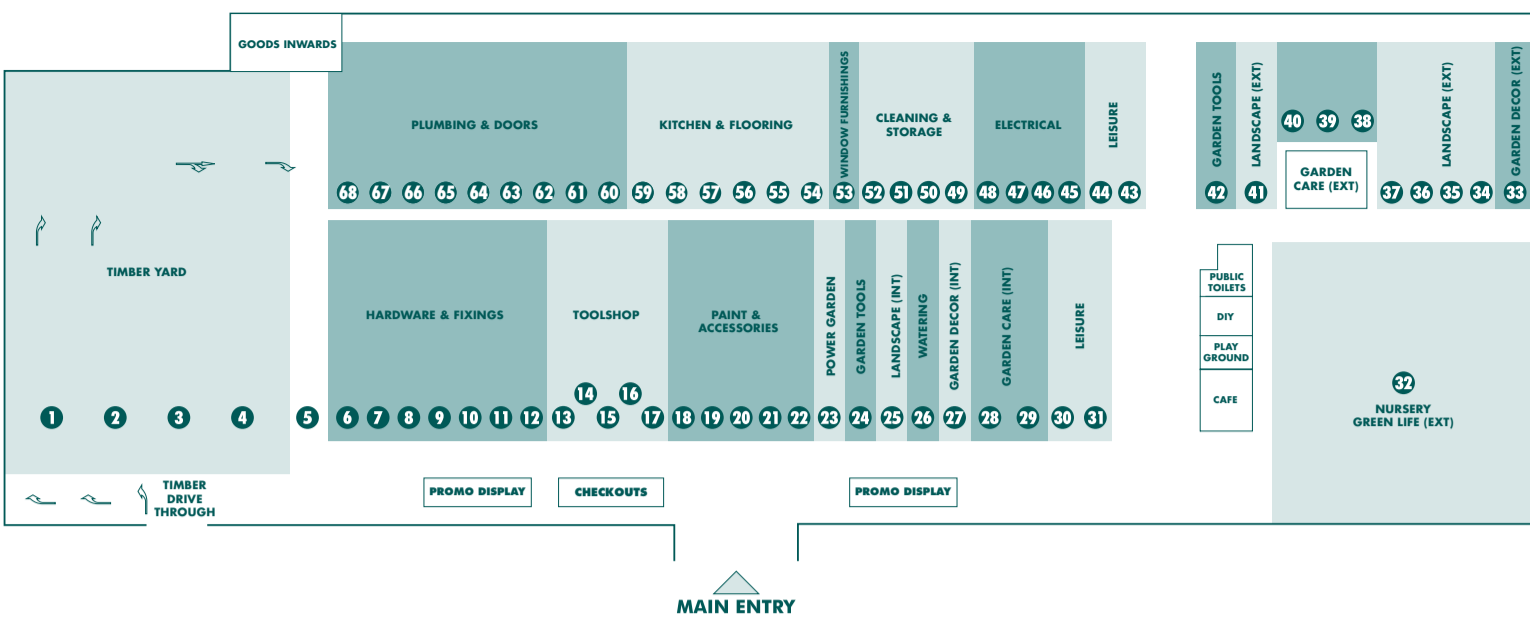

PRODUCT	AISLE	PRODUCT	AISLE	PRODUCT	AISLE	PRODUCT	AISLE
A		E		Lighting Garden / Solar	45	Shade Sails	25
Adhesives	18	Electrical Accessories	48	Lighting Interior	47	Sheds & Accessories	40
Air Conditioners	69	Electrical Timer	48	Lighting Sensor	45	Shelving	49/50
Air Tools	16	Exhaust Fans	69	Line Trimmers	23	Shelving Brackets	50
Alum. Furniture	30	Extension Leads	48	Locks - Door & Window	11	Shovels, Spades, Forks	24
Antennas	48	F		Loppers	24	Shower bases	61
Arches	41	Fasteners	8	Lubricants	13	Shower Curtains	62
Artificial Turf	25	Fencing	65	M		Shower Heads	60
Aviaries	41	Fertilisers	29	Manure	36	Shower Screens	61
B		Fillers	18	Masking Tape	18	Silicone	18
Bamboo Screens	42	Fire Safety	10	Mirrors	61	Sink Plugs	63
Bamboo Stakes	36	Flashing	6	Mops	52	Skylights	66
Bath Mats	62	Floor Rugs	56	Mulch	36	Sleepers	2
Bath Tubs	61	Flooring	57	N		Smoke Alarms	10
Bathroom Accessories	62	Flooring Adhesives	54	Nail Guns	16	Socket Sets/ Spanners /	
Bathroom Basins & Cabinets	62	Flyscreen & Accessories	12	Nails	8 and 9	Screwdrivers / Pliers	13
Bathroom Fan / Heaters	69	Furniture Cover	44	Numerals	27	Spirits / Turps	19
Bathroom Vanities	61	Furniture Polish	52	Nuts & Bolts	8	Spray Paints	21
Batteries	16	G		O		Sprinklers	26
BBQs	43	Garage door openers	10	Outdoor Furniture	30/31	Steel	65
BBQs & Accessories	43	Garage Doors	10	P		Storage Boxes	51
Bins - Indoor	51	Garage Storage	50	Packaging Materials	69	Switches & Sockets	48
Bins - Outdoor	51	Garden Edging - Plastic	42	Pad bolts	10	T	
Bird Netting	25	Garden Edging - Timber etc.	42	Padlocks	10	Table : Folding	44
Bistro Blinds	53	Garden Fencing and Screens	42	Paint - Effect Paint	20	Tap Fittings	63
Blinds and Accessories	53	Garden Gloves	24	Paint - Exterior	21	Tape Measures	14
Blower Vacs	23	Garden Hose & Accessories	26	Paint - Exterior woodcare	22	Tapes	18
Boots	24	Garden Sheds / Access	40	Paint - Interior	22	Tarpware	60/63
Brooms & buckets	52	Garden Sprayers	30	Paint - Interior woodcare	22	Tarps	25
Bubble wrap	69	Garden Stakes	36	Paint Brushes & rollers	19	Telephone Accessories	48
Bug Zappers	43	Garden timers	27	Paint Tools	19	Tie Downs	12
Builders Plastic	6	Garden Tools	24	Pavers	34	Tiles & Accessories	55
C		Gas Cylinders / Access	43	Pebbles	33	Tiles Adhesives	54
Cabinet Hardware	11	Gates	69	PPE (Personal Protective		Timber Flooring	5
Canopies	66	Gazebos	69	Equipment)	14/15	Timber Joiners	14
Carpet	69	Globes	46	Pesticide	30	Timber Mouldings	8
Castors	10	Grab Rails	62	Pet Doors	12	Timber Oils	22
Cavity Units	67	Greenhouses	41	Pickets	2	Toilet Brushes	52
Ceiling Fans	69	Grout	54	Plaster Acc / Trims	6	Toilet Seats	62
Cement	1	Gutter guard	41	Plasterboard	5	Toilet Suites	62
Chain	12	Guttering / Downpipes	64	Plastic Mesh	41	Torches	48
Chainsaws	23	H		Plumbing Fittings	63	Towel Rails	61
Chair Tips	10	Hammers	13	Plumbing Supplies & Tools	63	Trellis - Expanding	41
Chairs	31	Hammocks	44	Poly Carbonate Sheeting	66	Trellis - Plastic	41
Child Safety	10	Hand Trolleys	25	Poly Tubing	27	TV Brackets	48
Chisels / Files	13	Hanging Baskets & Hooks	28	Ponds & Pond Pumps	31	U	
Chlorine	44	Herbicides	30	Pool Chemicals	44	Umbrellas / Bases	69
Circular Saw Blades	17	Hinges	11	Pool Fencing	65	V	
Citronella Lights & Oils	43	Home Automation	48	Post Supports	9	Vacuums	52
Clamps	14	Hooks	9	Pots - Glazed	28/33	Velcro	10
Cleaning Solutions	52	Hose Fittings	26	Pots - Plastic	28	Vents (wall, ceiling, roof)	66
Clothes Airers	51	Hose Reels	26	Pots - Terracotta	33	Vices	14
Clothes Lines	69	Hot Water Units	69	Potting Mix	35	Vinyl Tiles	56
Compost Bins	25	I		Power boards	48	W	
Compound Saws	14	Insecticides & Insect control	30	Power Tools & Accessories	16	Wallpaper & Borders	18
Concrete & Mortar	1	Insulation Batts	1	Pressure Pipe	64	Wardrobe Organisers	49
Conduit	69	Ironing Boards	51	Pressure Washers	15	Wardrobe Systems	49
Coolers/Eskey	44	Irrigation	27	PVC Fittings	64	Washers - Nuts & Bolts	8
Copper Tubing	63	J		R		Washers - Plumbing	63
Craft Paint & Products	18	Jerry Cans	23	Rakes	24	Water Drums	31
Crow Bars	24	K		Rangehoods	60	Water Filtration	58
Cubby Houses	37	Kids Play Equipments	37	Rivets	9	Watering Cans	26
Curtain Fittings	53	Kitchen Appliances	59	Roofing	66	Waterproofing Accessories	6
Curtains	53	Kitchen Cabinets	69	Rope	12	Weather Seal	11
D		Kitchen Display	59	Routers & Router Accessories	17	Weed Killers	30
Decking	3	Kitchen Sinks	58	Rugs	56	Weed Mat	25
Decking Stains	22	Kitchen Tidies	69	S		Welders	17
Dog Kennels	39	Knives	13	Safes	10	Wheelbarrows	42