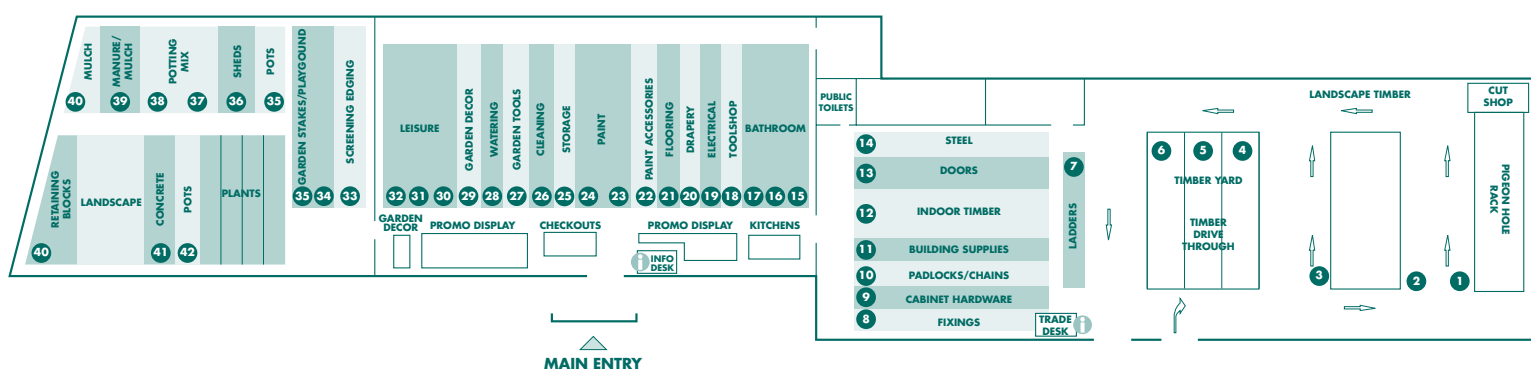

*Excludes liquidations and trade quotations.

**BUNNINGS
warehouse**

**LOWEST PRICES
ARE JUST THE
BEGINNING . . .**

PRODUCT	AISLE	PRODUCT	AISLE	PRODUCT	AISLE	PRODUCT	AISLE
A		Drainage	14	Levels	18	Secateurs	28
Air Tools	17	Drills & Drill Bits	17	Lighting Garden / Solar	20	Security Alarms	10
Antennas	19	Drop sheets	22	Lighting Interior	20	Seedlings	Garden
Arches	34			Lighting Sensor	20	Seeds	33
Artificial Turf	29 + End of Aisle 29	E		Line Trimmers	27	Shade Cloth	29
B		Electrical Accessories	19	Locks- Door & Window	9	Shade Sails	29
Bamboo Screens	34	Exhaust Fans	19	Loppers	28	Sheds & Accessories	36
Bamboo Stakes	34	Extension Leads	19	M		Shelving	25
Bath Tubs	15			Manure	39 + 40	Shelving Brackets	25
Bathroom Accessories	16	F		Masking Tape	21	Showels, Spades, Forks	28
Bathroom Basins & Cabinets	15	Fence Extensions	14	Mirrors	15	Shower bases	15
Bathroom Fan / Heaters	19	Fencing	14	Mops	26	Shower Curtains	16
Bathroom Scales	16	Fencing - Outdoor	34	Motor oil	27	Shower Heads	15
Bathroom Vanities	15	Fertilisers	33	Mulch	39	Shower Screens	15
Batteries	19	Fire Safety	10	Mulchers	27	Silicone	21
BBQs	32	Flashing	11	N		Sink Plugs	13
BBQs & Accessories	31 + 32	Flyscreen & Accessories	10	Nail Guns	Trade Desk	Skylights	11
Bins - Indoor	26	Fowl House	36	Nails	8	Sleepers	2
Bins- Outdoor	26	Furniture protectors	10	Numerals	End of Aisle 28	Smoke Alarms	10
Bird Netting	34	G		Nuts & Bolts	8	Socket Sets/Spanners/Screwdrivers/Pliers	18
Bistro Blinds	20	Garage door openers	9	O		Spirits/Turps	22
Blinds and Accessories	20	Garage Storage	25	Outdoor Furniture	30 + 31	Spray Paints	24
Blower Vacs	27	Garden Edging - Plastic	34	Ovens	16	Sprinklers	29
Boots	27	Garden Edging - Timber etc.	34	P		Steel	14
Brooms & buckets	26	Garden Fencing and Screens	34	Packaging Materials	End of Aisle 24	Storage Boxes	25
Bubble wrap	End of Aisle 24	Garden Gloves	28	Pad bolts	10	Switches & Sockets	19
Bug Zappers	31	Garden Hose & Accessories	28	Padlocks	10	T	
Builders Plastic	11	Garden Sheds/Access	36	Paint - Exterior	24	Table : Folding	30
C		Garden Sprayers	33	Paint - Exterior woodcare	24	Tap Fittings	16
Cabinet Hardware	9	Garden Stakes	35	Paint - Interior	23	Tape Measures	18
Canopies	8	Garden timers	28	Paint - Interior woodcare	24	Tapes	21
Castors	10	Garden Tools	28	Paint Brushes & rollers	22	Tapware	15
Ceiling Fans	19	Gas Cylinders/Access	Front of Store	Paint - Interior	24	Tarps	34
Cement	6	Gates	14	Paint - Interior woodcare	24	Telephone Accessories	19
Cement Accessories	11	Gazebos	32	Paint Tools	22	Tie Downs	10
Chain & Accessories	10	Globes	19	Pavers	40	Tiles Adhesives	21
Chainsaws	27	Grab Rails	16	Pebbles	35	Timber Oils	24
Chair Tips	10	Greenhouses	34	Pesticide	33	Toilet Brushes	16
Chairs	30	Grout	21	Pet Doors	10	Toilet Seats	16
Child Safety	10	Gutter guard	34	Pickets/Star Posts	34	Toilet Suites	15
Chisels / Files	18	Guttering/Downpipes	End of Aisle 14	Plaster Acc/ Trims	11	Torches	19
Chlorine	30	H		Plasterboard	6	Towel Rails	16
Circular Saw Blades	17	Hammers	18	Plastic Mesh	11	Trellis - Plastic	34
Citronella Lights & Oils	31	Hammocks	32	Plumbing Fittings	14	U	
Clamps	18	Hand Trolleys	End of Aisle 36	Plumbing Supplies & Tools	14	Umbrellas/Bases	32
Cleaning Solutions	26	Herbicides	33	Poly Carbonate Sheeting	End of Aisle 9	V	
Clothes Airers	26	Hinges	9	Poly Tubing		Vacuums	26
Clothes Lines	26	Hooks	10	Ponds & Pond Pumps	31	Velcro	10
Compost Bins	End of Aisle 27	Hose Fittings	28	Pool Chemicals	30	Vents (Wall, Ceiling, Roof)	11
Compound Saws	16	Hose Reels	28	Pool Fencing	14	W	
Concrete & Mortar	6	Hot Water Units	7	Post Supports	8	Wallpaper & Borders	22
Conduit	19	I		Pots - Glazed	Garden	Wardrobe Systems	End of Aisle 22
Coolers/Esky	32	Insecticides & Insect control	33	Pots - Plastic	29	Washers- Nuts & Bolts	8
Copper Tubing	14	Insulation Batts	1	Pots - Terracotta	42	Washers- Plumbing	14
Craft Paint & Products	22	Ironing Boards	26	Potting Mix	33 + 37 + 38	Water Filtration	16
Crow Bars	18	Irrigation	28	Power boards	19	Watering Cans	28
Cubby Houses	35	J		Power Tools & Accessories	17	Waterproofing	11
Curtain Fittings	20	Jerry Cans	27	Pressure Pipe	14	Weather Seal	8
Curtains	20	K		Pressure Washers	17	Weed Killers	33
D		Kids Play Equipments	35	PVC Fittings	14	Weed Mat	29
Decking	4	Kitchen Cabinets	Front of Aisle 15	R		Welders	17
Decking Stains	24	Kitchen Display	Front of Aisle 16	Rainwater Harvest	7	Wheelbarrows	End of Aisle 34
Dishwashers	16	Kitchen Sinks	16	Rakes	28	Wheels	9
Dog Kennels	35	Kitchen Tidies	16	Rangehoods	16	Wire	34
Door Chimes	10	L		Rivets	8	Wire Brushes	
Door Frames/Jambs	13	Ladders	7	Rope	10	Wire Mesh	34
Door Handles/Knobs	9	Lattice	41	Routers & Router Accessories	17	Work Lights	20
Door Mats	21	Laundry Baskets/Hampers	26	S		Worm Farms	End of Aisle 27
Door Stops	9	Laundry Cabinets & Tubs	16	Safes	10		
Door Tracks	10	Lawn Mowers & Accessories	27	Safety Barrier	11		
Doors	13	Lawn Seed	33	Sand	3		
Doors : Security Doors	13	Lawn Starters	33	Sanding Sheets	22		
Doors External	13	Letterboxes	End of Aisle 27	Sandpaper	22		
Doors Internal	13			Saws	18		
Doors: Screen Doors	13			Screws	8		
Down Pipe	14						