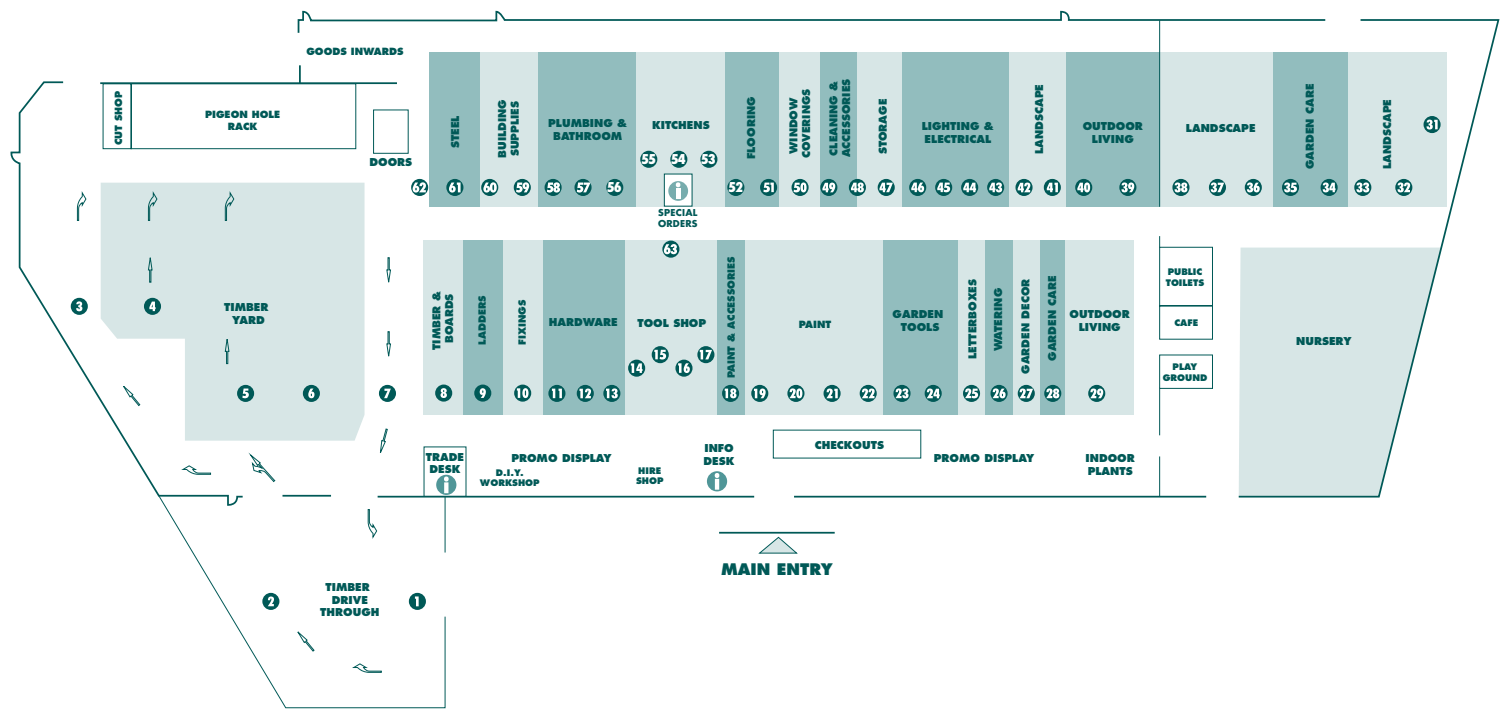

PRODUCT	AISLE	PRODUCT	AISLE	PRODUCT	AISLE	PRODUCT	AISLE
A		E		Lighting Garden / Solar	43	Sheds & Accessories	37
Adhesives	18	Electrical Accessories	46	Lighting Interior	45	Shelving	47
Air Conditioners	Back Wall Electrical	Electrical Timer	46	Lighting Sensor	43	Shelving Brackets	11 + 47
Air Tools	17	Exhaust Fans	Back Wall Electrical	Line Trimmers	23	Shoe Racks	47
Antennas	46	Extension Leads	46	Locks - Door & Window	13	Shovels, Spades, Forks	24
Arches	42			Loppers	23	Shower bases	56
Artificial Turf	42	F		Lubricants	14	Shower Curtains	56
Aviaries	37	Fasteners	10	M		Shower Heads	55
B		Fencing	61	Manure	34	Shower Screens	56
Bamboo Screens	38	Fertilisers	28	Masking Tape	18	Silicone	18
Bamboo Stakes	65	Fillers	18	Mirrors	55	Sink Plugs	57
Bath Mats	56	Fire Safety	12	Mops	49	Skylights	59
Bath Tubs	56	Flashing	59	Mulch	34	Sleepers	2
Bathroom Accessories	56	Floor Rugs	52 + 53	Mulchers	23	Smoke Alarms	12
Bathroom Basins & Cabinets	55	Flooring	52 + 53	N		Socket Sets/ Spanners /	
Bathroom Fan / Heaters	Back Wall Electrical	Flooring Adhesives	51	Nail Guns	17 + Trade Desk	Screwdrivers / Pliers	14
Bathroom Vanities	55	Flyscreen & Accessories	11	Nails	10	Spirits / Turps	19
Batteries	Front of Tool Shop	Furniture Cover	41	Numerals	25	Spray Paints	20
BBQs	39	Furniture Polish	49	Nuts & Bolts	10	Sprinklers	26
BBQs & Accessories	39	Furniture protectors	12	O		Steel	61
Bins - Indoor	48	G		Outdoor Furniture	29 + 40 + 41	Storage Boxes	48
Bins - Outdoor	49	Garage door openers	11	P		Switches & Sockets	46
Bird Netting	42	Garage Doors	62	Packaging Materials	48	T	
Bistro Blinds	50	Garage Storage	47	Pad bolts	11	Table : Folding	41
Blinds and Accessories	50	Garden Edging - Plastic	38	Padlocks	11	Tap Fittings	26
Blower Vacs	23	Garden Edging - Timber etc.	38	Paint - Effect Paint	20	Tape Measures	15
Boots	24	Garden Fencing and Screens	38	Paint - Exterior	21	Tapes	18
Brooms & buckets	49	Garden Gloves	24	Paint - Exterior woodcare	22	Tapware	55
Bubble wrap	48	Garden Hose & Accessories	26	Paint - Interior	20	Tarps	42
Bug Zappers	39	Garden Sheds / Access	37	Paint - Interior woodcare	22	Telephone Accessories	46
Builders Plastic	60	Garden Sprayers	27	Paint Brushes & rollers	19	Tie Downs	11
C		Garden Stakes	65	Paint Tools	18 + 19	Tiles	52
Cabinet Hardware	13	Garden timers	26	Pavers	33 + 32	Tiles Adhesives & Accessories	51
Canopies	61	Garden Tools	24	Pebbles	38	Timber Flooring	53
Castors	12	Gas Cylinders / Access	39	Pesticide	27	Timber Joiners	10
Cavity Units	62	Gates	9 + 61	Pet Doors	11	Timber Mouldings	8
Ceiling Fans	Back Wall Electrical	Gazebos	40	Pickets	38	Timber Oils	22
Cement	3	Globes	44	Plaster Acc / Trims	60	Toilet Brushes	49 + 56
Chain / Rope	11	Grab Rails	56	Plasterboard	4	Toilet Seats	56
Chainsaws	23	Greenhouses	42	Plastic Mesh	59	Toilet Suites	56
Chair Tips	12	Grout	51	Plumbing Fittings	57	Torches	46
Chairs	41 + 29	Gutter guard	42	Plumbing Supplies & Tools	57	Towel Rails	56
Child Safety	12	Guttering / Downpipes	58	Poly Carbonate Sheeting	59	Trellis - Expanding	65
Chisels / Files	14	H		Poly Tubing	57	Trellis - Plastic	42
Chlorine	Back Wall Outdoor Living	Hammers	14	Ponds & Pond Pumps	29 + 100	TV Brackets	46
Circular Saw Blades	17	Hammocks	41	Pool Chemicals	Back Wall Outdoor Living	U	
Citronella Lights & Oils	39	Hand Trolleys	25	Pool Fencing	61	Underlay	Back Wall Flooring
Clamps	15	Hanging Baskets & Hooks	27	Post Supports	61	Umbrellas / Bases	40
Cleaning Solutions	49	Herbicides	27	Pots - Glazed	66	V	
Clothes Airers	48	Hinges	13	Pots - Plastic	27	Vacuums	49
Clothes Lines	Back Wall Home Wares	Home Automation	Tool Shop	Pots - Terracotta	66	Velcro	12
Compost Bins	24	Hooks	12	Potting Mix	35	Vents (wall, ceiling, roof)	Back Wall Building Supplies
Compound Saws	Tool Shop	Hose Fittings	26	Power boards	46	Vices	15
Concrete & Mortar	3	Hose Reels	26	Power Tools & Accessories	Tool Shop	Vinyl Tiles	52
Conduit	Back Wall Electrical	Hot Water Units	58	Pressure Pipe	58	W	
Coolers / Esky	41	I		Pressure Washers	63	Wallpaper & Borders	18
Copper Tubing	57	Insecticides & Insect control	27	PVC Fittings	58	Wardrobe Organisers	47
Craft Paint & Products	18	Insulation Batts	73	R		Wardrobe Systems	47
Crow Bars	14	Ironing Boards	48	Rakes	24	Washers - Nuts & Bolts	10
Cubby Houses	36	Irrigation	26	Rangehoods	54	Washers - Plumbing	57
Curtain Fittings	50	J		Rivets	10	Water Drums	29
Curtains	50	Jerry Cans	23	Roofing	59	Water Filtration	54
D		K		Rope	11	Watering Cans	26
Decking	5	Kids Play Equipments	36	Routers & Router Accessories	16	Waterproofing Accessories	60