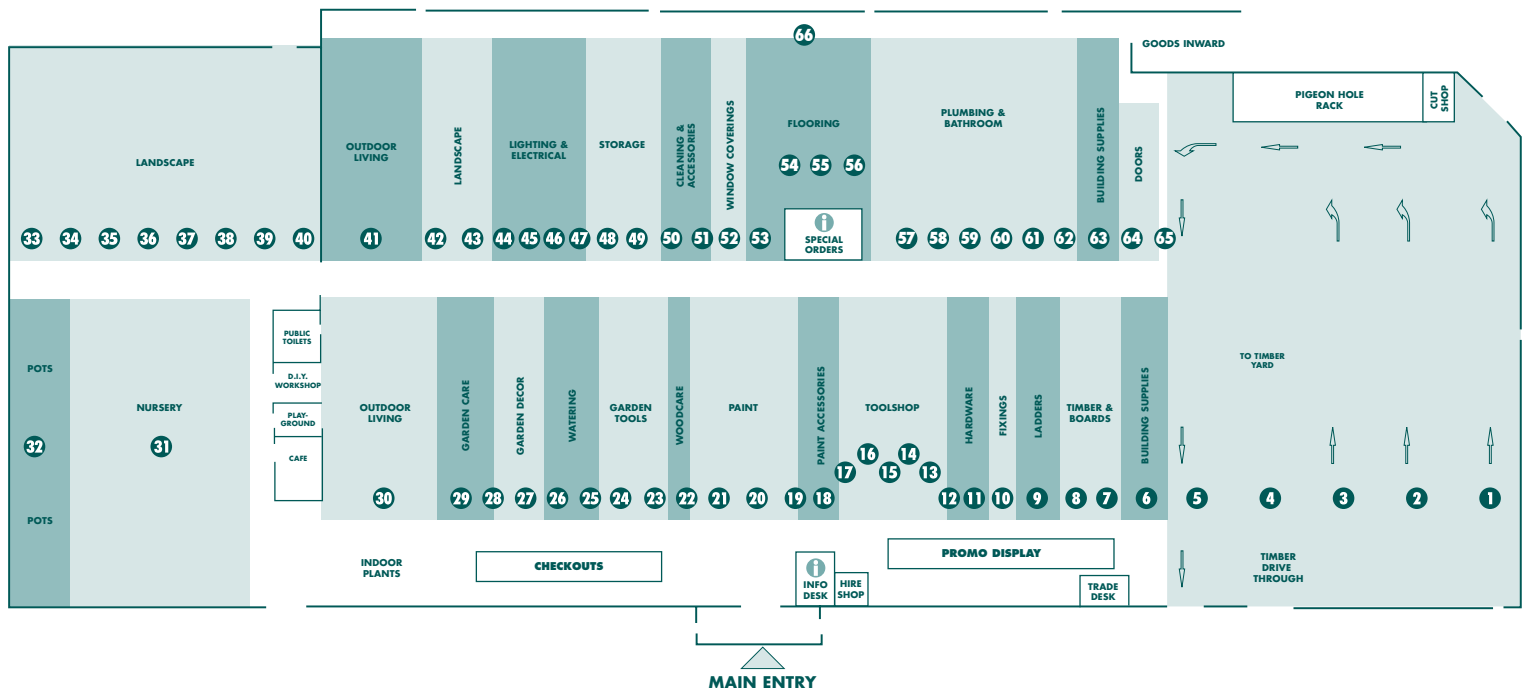

PRODUCT	AISLE	PRODUCT	AISLE	PRODUCT	AISLE	PRODUCT	AISLE
A		E		Lawn Seed	29	Security Alarms	11
Adhesives	18	Electrical Accessories	47	Lawn Starters	29	Seedlings	29
Air Conditioners	back of aisle 44	Electrical Timer	47	Letterboxes	43	Seeds	29
Air Tools	16	Exhaust Fans	47	Levels	14	Shade Cloth	43
Alum. Furniture	42	Extension Leads	47	Lighting Garden / Solar	44	Shade Sails	43
Antennas	47	F		Lighting Interior	46	Sheds & Accessories	39
Arches	38	Fasteners	10	Lighting Sensor	44	Shelving	48
Artificial Turf	43	Fence Extensions	63	Line Trimmers	23	Shelving Brackets	48
Aviaries	39	Fencing	end of 36	Locks - Door & Window	12	Shoe Racks	48
B		Fertilisers	29	Loppers	24	Shovels, Spades, Forks	24
Bamboo Screens	40	Fillers	18	Lubricants	13	Shower bases	60
Bamboo Stakes	38	Fire Safety	11	M		Shower Curtains	61
Bath Mats	61	Flashing	6	Manure	36	Shower Heads	60
Bath Tubs	61	Floor Rugs & underlay	54, 55, 56	Masking Tape	18	Shower Screens	60
Bathroom Accessories	61	Flooring	54	Mirrors	62	Silicone	18
Bathroom Basins & Cabinets	60	Flooring Adhesives	53	Mops	51	Sink Plugs	62
Bathroom Fan / Heaters	47	Flyscreen & Accessories	9	Mulch	35	Skylights	8
Bathroom Vanities	59	Furniture Cover	back of aisle 49	Mulchers	23	Sleepers	2
Batteries	tool shop	Furniture Polish	22	N		Smoke Alarms	11
BBQs & Accessories	41	Furniture protectors	11	Nail Guns	16, trade desk	Socket Sets/ Spanners / Screwdrivers / Pliers	13
Bins - Indoor / Outdoor	50	G		Nails	10	Spirits / Turps	19
Bird Netting	43	Garage door openers	9	Numerals	43	Spray Paints	21
Bistro Blinds	52	Garage Doors	65	Nuts & Bolts	10	Sprinklers	26
Blinds and Accessories	52	Garage Storage	48	O		Steel	63
Blower Vacs	23	Garden Edging - Plastic	40	Outdoor Furniture	42, 30	Storage Boxes	50
Boots	24	Garden Edging - Timber etc.	40	P		Switches & Sockets	47
Brooms & buckets	51	Garden Fencing and Screens	40	Packaging Materials	back of aisle 49	T	
Bubble wrap	back of aisle 49	Garden Gloves	24	Pad bolts	11	Table : Folding	42
Bug Zappers	41	Garden Hose & Accessories	26	Padlocks	11	Tap Fittings	62
Builders Plastic	6	Garden Sheds / Access	39	Paint - Effect Paint	20	Tape Measures	14
C		Garden Sprayers	28	Paint - Exterior	21	Tapes	18
Cabinet Hardware	12	Garden Stakes	back of aisle 38	Paint - Exterior woodcare	22	Tapware	60
Canopies	8	Garden Timers	25	Paint - Interior	20	Tarps	25
Carpet	55	Garden Tools	24	Paint - Interior woodcare	22	Telephone Accessories	47
Castors	11	Gas Cylinders / Access	outside, 41	Paint Brushes & rollers	19	Tie Downs	9
Cavity Units	64	Gates	63	Paint Tools	18, 19	Tiles & Accessories	54
Ceiling Fans	back of aisle 45	Gazebos	41	Pavers	34	Tiles Adhesives	53
Cement	1	Globes	45	Pebbles	33	Timber Flooring	56
Chain / Rope	9, 12	Grab Rails	61	Pesticide	28	Timber Joiners	8
Chainsaws	23	Greenhouses	38	Pet Doors	9	Timber Mouldings	8
Chair Tips	11	Grout	53	Pickets	8	Timber Oils	22
Chairs	30	Gutter guard	38	Plaster Acc / Trims	6	Toilet Brushes	61
Child Safety	11	Guttering / Downpipes	62	Plasterboard	5	Toilet Seats	61
Chisels / Files	13	H		Plastic Mesh	38	Toilet Suites	61
Chlorine	42	Hammers	13	Plumbing Fittings	62	Torches	47
Circular Saw Blades	17	Hammocks	42	Plumbing Supplies & Tools	62	Towel Rails	61
Citronella Lights & Oils	41	Hand Trolleys	25	Poly Carbonate Sheeting	8	Trellis - Expanding	38
Clamps	14	Hanging Baskets & Hooks	28	Poly Tubing	25	Trellis - Plastic	38
Cleaning Solutions	51	Heaters	seasonal	Ponds & Pond Pumps	front wall	TV Brackets	47
Clothes Airers	50	Herbicides	28	Pool Chemicals	42	U	
Clothes Lines	back of aisle 50	Hinges	12	Pool Fencing	63	Umbrellas / Bases	41
Compost Bins	24	Home Automation	11	Post Supports	6	V	
Compound Saws	14	Hooks	11	Pots - Glazed	27	Vacuums	51
Concrete & Mortar	1	Hose Fittings	26	Pots - Plastic	27	Velcro	11
Conduit	back of aisle 47	Hose Reels	26	Pots - Terracotta	32	Vents (wall, ceiling, roof)	8
Coolers / Esky	42	Hot Water Units	back of aisle 62	Potting Mix	37	Vices	14
Copper Tubing	62	I		Power boards	47	Vinyl Tiles	55
Craft Paint & Products	18	Insecticides & Insect control	28	Power Tools & Accessories	tool shop	W	
Crow Bars	13	Insulation Batts	timber yard	Pressure Pipe	62	Wallpaper & Borders	18
Cubby Houses	39	Ironing Boards	50	Pressure Washers	15	Wardrobe Organisers	49
Curtain Fittings	52	Irrigation	25	PVC Fittings	62	Wardrobe Systems	49
Curtains	52	J		R		Washers - Nuts & Bolts	10
D		Jerry Cans	23	Rakes	24	Washers - Plumbing	62
Decking	3	K		Rangehoods	58	Water Drums	26
Decking Stains	22	Kids Play Equipment	39	Rivets	10	Water Filtration	57