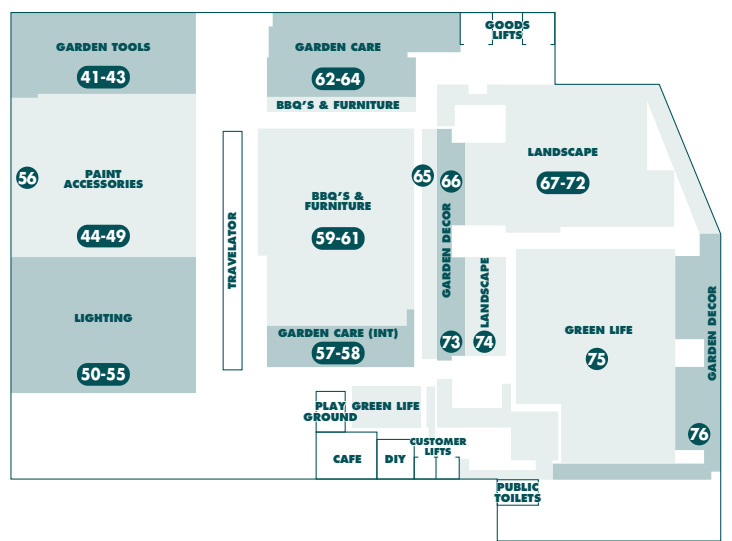

**EXPERT
ADVICE**

**D.I.Y.
ADVICE**

STORE MAP

BUNNINGS
warehouse

KINGSGROVE

PRODUCT	AISLE	PRODUCT	AISLE	PRODUCT	AISLE	PRODUCT	AISLE
A		F		M		T	
Adhesives	44	Drills & Drill Bits	14	Lawn Seed	58+64	Secateurs	42
Air Conditioners	backwall 54+55	Drop sheets	45	Lawn Starters	58+64	Security Alarms	8
Air Tools	13	Electrical Accessories	50	Letterboxes	41	Seedlings	nursery
Alum. Furniture	61+62	Exhaust Fans	backwall 49-51	Levels	11	Seeds	58
Antennas	50	Extension Leads	50	Lighting Garden/Solar	52	Shade Cloth	41
Arches	73	G		Lighting Interior	53+54	Shade Sails	41
Artificial Turf	41	Fasteners	6	Lighting Sensor	52	Sheds & Accessories	68
Aviaries	backwall 66	Fence Extensions	35	Line Trimmers	43	Shelving	16-17+19
B		Fencing	35	Locks – Door & Window	9	Shelving Brackets	16+17
Bamboo Screens	73	Fertilisers	58	Loppers	43	Shoe Racks	18+19
Bamboo Stakes	74	Fillers	44	Lubricants	10	Shovels, Spades, Forks	42
Bath Mats	32	Fire Safety	8	N		Shower bases	31
Bath Tubs	31	Flashing	5	Manure	69+70	Shower Curtains	31
Bathroom Accessories	31+32	Floor Rugs & underlay	24+25	Masking Tape	44	Shower Heads	29
Bathroom Basins & Cabinets	30	Flooring	24+26	Mirrors	30	Shower Screens	31
Bathroom Fan/Heaters	backwall 51	Flooring Adhesives	23	Mops	21	Silicone	44
Bathroom Vanities	30	Flyscreen & Accessories	7	Mulch	69+70	Sink Plugs	32
Batteries	10	Furniture Cover	59+61	Mulchers	43	Skylights	36
BBQs	61	Furniture Polish	47	O		Sleepers	2
BBQs & Accessories	61	Furniture protectors	8	Outdoor Furniture	60+61	Smoke Alarms	8
Bins – Indoor	21	H		P		Socket Sets/Spanners/ Screwdrivers/Pliers	10
Bins – Outdoor	21	Garage door openers	6	Packaging Materials	16	Spirits/Turps	45
Bird Netting	41	Garage Storage	16	Pad bolts	8	Spray Paints	48
Bistro Blinds	20	Garden Edging – Plastic	66	Padlocks	8	Sprinklers	64
Blinds & Accessories	20	Garden Edging – Timber etc.	66	Paint – Effect Paint	48	Steel	35
Blower Vacs	21	Garden Edging – Timber etc.	66	Paint – Exterior	47-49+56	Storage Boxes	16+18
Boots	42	Garden Fencing & Screens	73	Paint – Exterior woodcare	47+49	Switches & Sockets	50
Brooms & buckets	21+22	Garden Fencing & Screens	73	Paint – Interior	46-49	U	
Bubble wrap	16	Garden Gloves	42	Paint – Interior woodcare	49	Umbrellas/Bases	60
Bug Zappers	61	Garden Hose	64	Paint Brushes & rollers	45	V	
Builders Plastic	5	Garden Hose & Accessories	backwall 64	Paint Tools	44+45	Vacuums	21
C		Garden Sheds/Access	68	Pavers	71+72	Velcro	7
Cabinet Hardware	9+19	Garden Sprayers	ends 58+59	Pebbles	75	Vents (wall, ceiling, roof)	36
Canopies	36	Garden Stakes	74	Pesticide	57	Vices	11
Carpet	backwall 25+26	Garden timers	63	Pet Doors	7	Vinyl Tiles	backwall 26
Castors	9	Garden Tools	42	Pickets	38	W	
Cavity Units	backwall 39	Gas Cylinders/Access	61	Plaster Acc/Trims	5	Wallpaper & Borders	44
Ceiling Fans	backwall 51-53	Gates	8	Plasterboard	4	Wardrobe Organisers	19
Cement	1	Gazebos	60	Plastic Mesh	74	Wardrobe Systems	18+19
Chain/Rope	7	Globes	51	Plumbing Fittings	33	Washers – Nuts & Bolts	6
Chainsaws	43	Globes	51	Plumbing Supplies & Tools	33	Washers – Plumbing	33
Chair Tips	8	Grab Rails	32	Poly Carbonate Sheeting	36	Water Drums	59
Chairs	61	Greenhouses	73	Poly Tubing	63	Water Filtration	backwall 27
Child Safety	8	Grout	23	Ponds & Pond Pumps	58+59	Watering Cans	64
Chisels/Files	backwall 10	Gutter guard	67	Pool Chemicals	59	Waterproofing Accessories	7
Chlorine	59	Guttering/Downpipes	34	Pool Fencing	35	Weather Seal	7
Circular Saw Blades	14	I		Post Supports	35+74	Weed Killers	57
Citronella Lights & Oils	61	Insecticides & Insect control	57+65	Pots – Glazed	62+75	Weed Mat	41
Clamps	11	Insulation Batts	4	Pots – Plastic	62+75	Welders	14
Cleaning Solutions	21	Ironing Boards	22	Pots – Terracotta	76	Wheelbarrows	41
Clothes Airers	22	Irrigation	63+64	Potting Mix	69	Wheels	9+41
Clothes Lines	22	J		Power boards	50	Wire	5+74
Compost Bins	backwall 43	Jerry Cans	43	Power Tools & Accessories	13+14	Wire Brushes	61
Compound Saws	11	K		Pressure Pipe	33	Wire Mesh	35+74
Concrete & Mortar	1	Kids Play Equipment	68	Pressure Washers	33	Work Benches	15
Conduit	50	Kitchen Appliances	28	PVC Fittings	33	Worm Farms	backwall 64
Coolers/Eskey	59	Kitchen Cabinets	backwall 28	R			
Copper Tubing	33	Kitchen Display	28	Rakes	42		
Craft Paint & Products	44	Kitchen Sinks	27	Ranghoods	28		
Crow Bars	10	Kitchen Tidies	22+29	Rivets	6		
Cubby Houses	backwall 68	Knives	10+44	Roofing	36		
Curtain Fittings	20	L		Rope	7		
Curtains	20	Ladders	36	Routers & Router Accessories	50		
D		Lamps	54	Rugs	25		
Decking	3	Lattice – Timber	67	S			
Decking Stains	49	Laundry Baskets/Hampers	22	Safes	8		
Dog Kennels	67	Laundry Cabinets & Tubs	32	Sand	1		
Door Chimes	8	Lawn Mowers & Accessories	43	Sanding Sheets	44		
Door Frames/Jambs	backwall 38			Sandpaper	44		
Door Handles/Knobs	9			Saws	42		
Door Mats	23			Scales	32		
Door Stops	8			Screws	6		
Door Tracks	7			Sealers	23+44		
Doors	38+39						
Doors: Security	14						
Doors: External	39						
Doors: Internal	38						
Doors: Screen Doors	backwall 38						
Down Pipe	34						
Drainage	33						