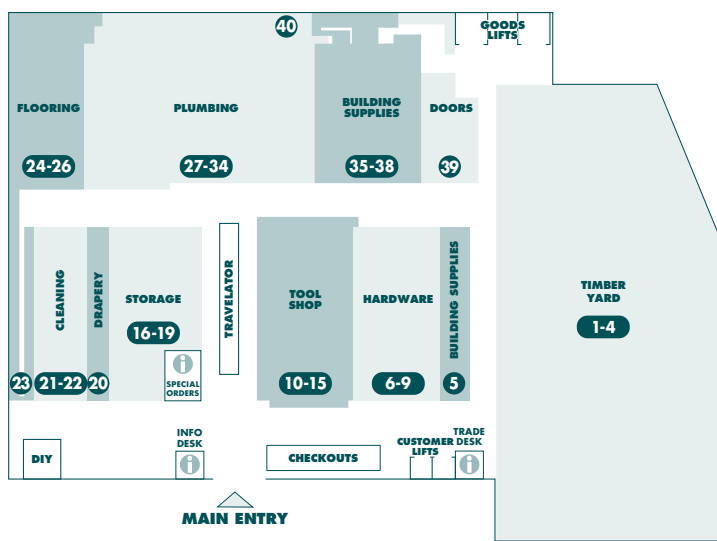

**EXPERT
ADVICE**

**D.I.Y.
ADVICE**

STORE MAP

BUNNINGS
warehouse

KINGSGROVE

PRODUCT	AISLE	PRODUCT	AISLE	PRODUCT	AISLE	PRODUCT	AISLE
A		F		M		T	
Adhesives	44	Drills & Drill Bits	14	Lawn Seed	58+64	Secateurs	42
Air Conditioners	backwall 54+55	Drop sheets	45	Lawn Starters	58+64	Security Alarms	8
Air Tools	13	Electrical Accessories	50	Letterboxes	41	Seedlings	nursery
Alum. Furniture	61+62	Exhaust Fans	backwall 49-51	Levels	11	Seeds	58
Antennas	50	Extension Leads	50	Lighting Garden/Solar	52	Shade Cloth	41
Arches	73	G		Lighting Interior	53+54	Shade Sails	41
Artificial Turf	41	Fasteners	6	Lighting Sensor	52	Sheds & Accessories	68
Aviaries	backwall 66	Fence Extensions	35	Line Trimmers	43	Shelving	16-17+19
B		Fencing	35	Locks – Door & Window	9	Shelving Brackets	16+17
Bamboo Screens	73	Fertilisers	58	Loppers	43	Shoe Racks	18+19
Bamboo Stakes	74	Fillers	44	Lubricants	10	Shovels, Spades, Forks	42
Bath Mats	32	Fire Safety	8	N		Shower bases	31
Bath Tubs	31	Flashing	5	Manure	69+70	Shower Curtains	31
Bathroom Accessories	31+32	Floor Rugs & underlay	24+25	Masking Tape	44	Shower Heads	29
Bathroom Basins & Cabinets	30	Flooring	24+26	Mirrors	30	Shower Screens	31
Bathroom Fan/Heaters	backwall 51	Flooring Adhesives	23	Mops	21	Silicone	44
Bathroom Vanities	30	Flyscreen & Accessories	7	Mulch	69+70	Sink Plugs	32
Batteries	10	Furniture Cover	59+61	Mulchers	43	Skylights	36
BBQs	61	Furniture Polish	47	O		Sleepers	2
BBQs & Accessories	61	Furniture protectors	8	Outdoor Furniture	60+61	Smoke Alarms	8
Bins – Indoor	21	H		P		Socket Sets/Spanners/ Screwdrivers/Pliers	10
Bins – Outdoor	21	Garage door openers	6	Packaging Materials	16	Spirits/Turps	45
Bird Netting	41	Garage Storage	16	Pad bolts	8	Spray Paints	48
Bistro Blinds	20	Garden Edging – Plastic	66	Padlocks	8	Sprinklers	64
Blinds & Accessories	20	Garden Edging – Timber etc.	66	Paint – Effect Paint	48	Steel	35
Blower Vacs	21	Garden Edging – Timber etc.	66	Paint – Exterior	47-49+56	Storage Boxes	16+18
Boots	42	Garden Fencing & Screens	73	Paint – Exterior woodcare	47+49	Switches & Sockets	50
Brooms & buckets	21+22	Garden Fencing & Screens	73	Paint – Interior	46-49	U	
Bubble wrap	16	Garden Gloves	42	Paint – Interior woodcare	49	Umbrellas/Bases	60
Bug Zappers	61	Garden Hose	64	Paint Brushes & rollers	45	V	
Builders Plastic	5	Garden Hose & Accessories	backwall 64	Paint Tools	44+45	Vacuums	21
C		Garden Sheds/Access	68	Pavers	71+72	Velcro	7
Cabinet Hardware	9+19	Garden Sprayers	ends 58+59	Pebbles	75	Vents (wall, ceiling, roof)	36
Canopies	36	Garden Stakes	74	Pesticide	57	Vices	11
Carpet	backwall 25+26	Garden timers	63	Pet Doors	7	Vinyl Tiles	backwall 26
Castors	9	Garden Tools	42	Pickets	38	W	
Cavity Units	backwall 39	Gas Cylinders/Access	61	Plaster Acc/Trims	5	Wallpaper & Borders	44
Ceiling Fans	backwall 51-53	Gates	8	Plasterboard	4	Wardrobe Organisers	19
Cement	1	Gazebos	60	Plastic Mesh	74	Wardrobe Systems	18+19
Chain/Rope	7	Globes	51	Plumbing Fittings	33	Washers – Nuts & Bolts	6
Chainsaws	43	Globes	51	Plumbing Supplies & Tools	33	Washers – Plumbing	33
Chair Tips	8	Grab Rails	32	Poly Carbonate Sheeting	36	Water Drums	59
Chairs	61	Greenhouses	73	Poly Tubing	63	Water Filtration	backwall 27
Child Safety	8	Grout	23	Ponds & Pond Pumps	58+59	Watering Cans	64
Chisels/Files	backwall 10	Gutter guard	67	Pool Chemicals	59	Waterproofing Accessories	7
Chlorine	59	Guttering/Downpipes	34	Pool Fencing	35	Weather Seal	7
Circular Saw Blades	14	I		Post Supports	35+74	Weed Killers	57
Citronella Lights & Oils	61	Insecticides & Insect control	57+65	Pots – Glazed	62+75	Weed Mat	41
Clamps	11	Insulation Batts	4	Pots – Plastic	62+75	Welders	14
Cleaning Solutions	21	Ironing Boards	22	Pots – Terracotta	76	Wheelbarrows	41
Clothes Airers	22	Irrigation	63+64	Potting Mix	69	Wheels	9+41
Clothes Lines	22	J		Power boards	50	Wire	5+74
Compost Bins	backwall 43	Jerry Cans	43	Power Tools & Accessories	13+14	Wire Brushes	61
Compound Saws	11	K		Pressure Pipe	33	Wire Mesh	35+74
Concrete & Mortar	1	Kids Play Equipment	68	Pressure Washers	33	Work Benches	15
Conduit	50	Kitchen Appliances	28	PVC Fittings	33	Worm Farms	backwall 64
Coolers/Eskey	59	Kitchen Cabinets	backwall 28	R			
Copper Tubing	33	Kitchen Display	28	Rakes	42		
Craft Paint & Products	44	Kitchen Sinks	27	Ranghoods	28		
Crow Bars	10	Kitchen Tidies	22+29	Rivets	6		
Cubby Houses	backwall 68	Knives	10+44	Roofing	36		
Curtain Fittings	20	L		Rope	7		
Curtains	20	Ladders	36	Routers & Router Accessories	50		
D		Lamps	54	Rugs	25		
Decking	3	Lattice – Timber	67	S			
Decking Stains	49	Laundry Baskets/Hampers	22	Safes	8		
Dog Kennels	67	Laundry Cabinets & Tubs	32	Sand	1		
Door Chimes	8	Lawn Mowers & Accessories	43	Sanding Sheets	44		
Door Frames/Jambs	backwall 38			Sandpaper	44		
Door Handles/Knobs	9			Saws	42		
Door Mats	23			Scales	32		
Door Stops	8			Screws	6		
Door Tracks	7			Sealers	23+44		
Doors	38+39						
Doors: Security	14						
Doors: External	39						
Doors: Internal	38						
Doors: Screen Doors	backwall 38						
Down Pipe	34						
Drainage	33						