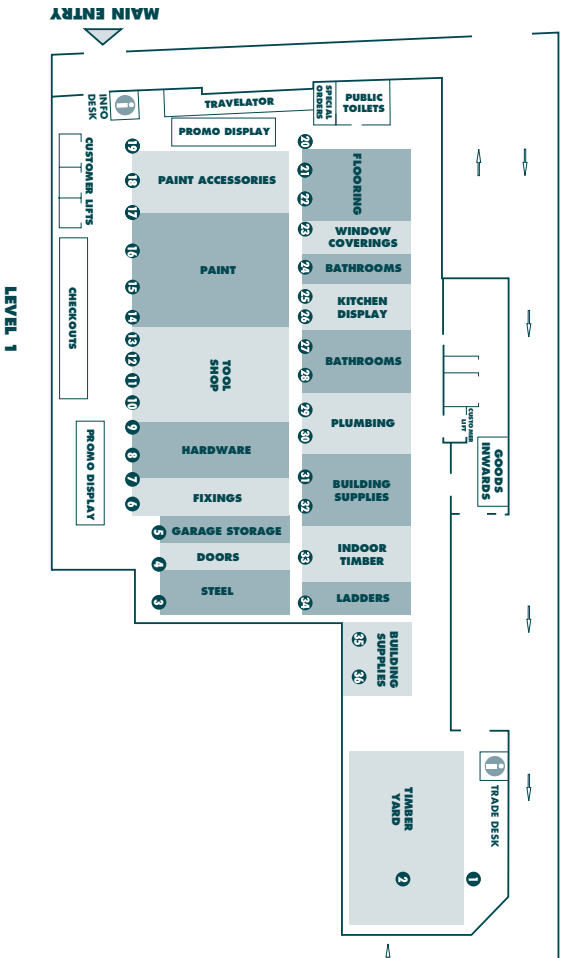

**EXPERT
ADVICE**

**D.I.Y.
ADVICE**

STORE MAP

**BUNNINGS
warehouse**

BALGOWLAH

PRODUCT AISE PRODUCT AISE PRODUCT AISE PRODUCT AISE PRODUCT AISE

A	Adhesives	19
	Air Conditioners	49
	Air Tools	13
	Alum. Furniture	40
	Antennas	47
	Arches	58
	Artificial Turf	43
	Aviaries	51
B	Bamboo Screens	43
	Bamboo Stakes	51
	Bath Mats	28
	Bath Tubs	24
	Bathroom Accessories	28
	Bathroom Basins & Cabinets	24
	Bathroom Fan/Heaters electrical corner	24
	Bathroom Vanities	24
	Batteries	13
	BBQs	38
	BBQs & Accessories	38
	Bins – Indoor	45
	Bins – Outdoor wall along travelator	12
	Bird Netting	43
	Bistro Blinds	23
	Blinds and Accessories	23
	Blower Vacs	41
	Boots	45
	Brooms & buckets	45
	Bubble wrap	service desk
	Bug Zappers	38
	Builders Plastic	31

C	Cabinet Hardware	9
	Canopies	31
	Castors	7
	Cavity Units	4
	Ceiling Fans	49
	Cement	36
	Chain/Rope	8
	Chainsaws	41
	Chair Tips	8
	Chairs	39
	Child Safety	7
	Chisels/Files	10
	Chlorine	39
	Circular Saw Blades	13
	Citronella Lights & Oils	38
	Clamps	11
	Cleaning Solutions	45
	Clothes Airers wall along travelator	12
	Clothes Lines wall along travelator	12
	Compost Bins	51
	Compound Saws	11
	Concrete & Mortar	36
	Conduit wall along travelator	12
	Coolers/Esky	40
	Copper/Tubing	29
	Craft Paint & Products	19
	Crow Bars	10
	Cubby Houses	52
	Curtain Fittings	23
	Curtains	23

D	Decking	2
	Decking Stains	14
	Dog Kennels	52
	Door Chimes	7
	Door Frames/Jambos	4
	Door Handles/Knobs	9
	Door Mats	20
	Door Stops	9
	Door Tracks	9
	Doors	4
	Doors: Security	3
	Doors: External	4
	Doors: Internal	4
	Doors: Screen Doors	3
	Down Pipe	29
	Drainage	30
	Drills & Drill Bits	13
	Drop sheets	18