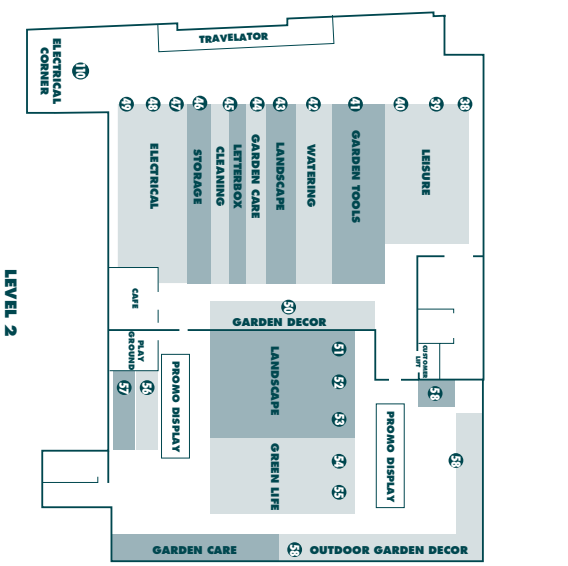

**EXPERT
ADVICE**

**D.I.Y.
ADVICE**

STORE MAP

**BUNNINGS
warehouse**

BALGOWLAH

PRODUCT AISE PRODUCT AISE PRODUCT AISE PRODUCT AISE PRODUCT AISE

A	Adhesives	19
	Air Conditioners	49
	Air Tools	13
	Alum. Furniture	40
	Antennas	47
	Arches	58
	Artificial Turf	43
	Aviaries	51
B	Bamboo Screens	43
	Bamboo Stakes	51
	Bath Mats	28
	Bath Tubs	24
	Bathroom Accessories	28
	Bathroom Basins & Cabinets	24
	Bathroom Fan/Heaters electrical corner	24
	Bathroom Vanities	24
	Batteries	13
	BBQs	38
	BBQs & Accessories	38
	Bins – Indoor	45
	Bins – Outdoor wall along travelator	12
	Bird Netting	43
	Bistro Blinds	23
	Blinds and Accessories	23
	Blower Vacs	41
	Boots	45
	Brooms & buckets	45
	Bubble wrap	service desk
	Bug Zappers	38
	Builders Plastic	31