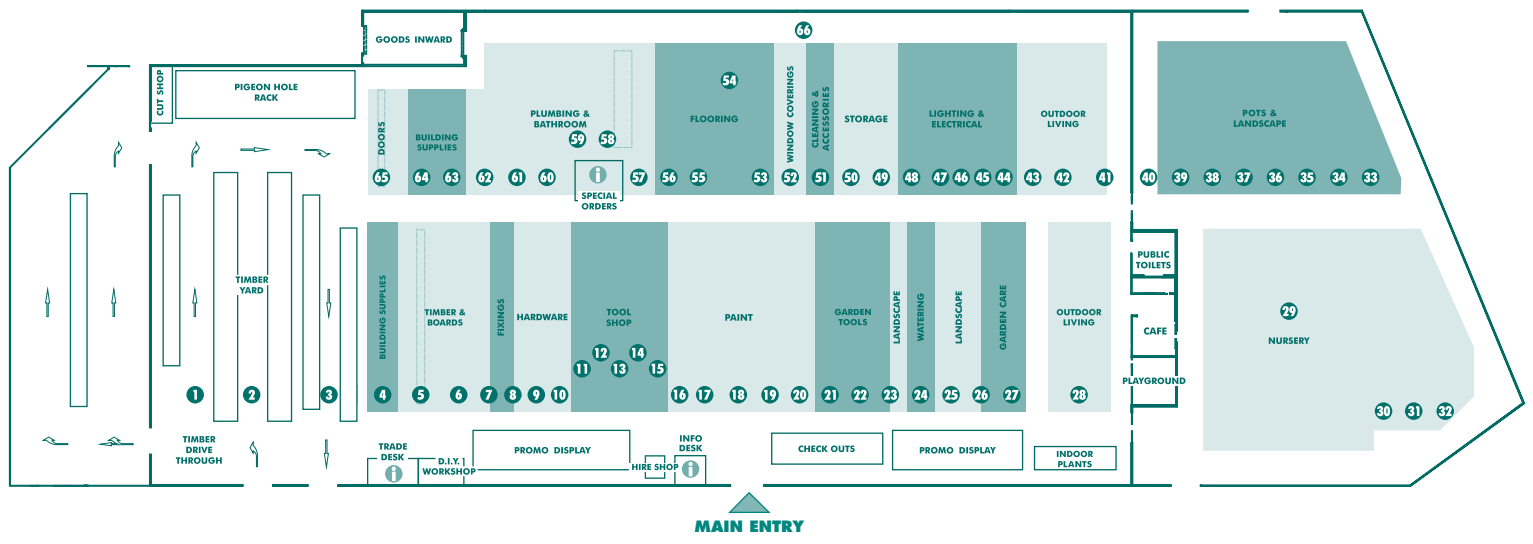

PRODUCT	AISLE	PRODUCT	AISLE	PRODUCT	AISLE	PRODUCT	AISLE
A		Drop sheets	17	Laundry Cabinets & Tubs	61	Secateurs	22
Adhesives	16	E		Lawn Mowers & Accessories	21	Security Alarms	9
Air Conditioners	Front End	Electrical Accessories	48	Lawn Seed	26	Seedlings	Nursery
Air Tools	14	Electrical Timer	48	Lawn Starters	26	Seeds	26
Alum. Furniture	43	Exhaust Fans	Back wall	Letterboxes	23	Shade Cloth	25
Antennas	48	Extension Leads	48	Levels	12	Shade Sails	25
Arches	40	F		Lighting Garden / Solar	44	Sheds & Accessories	39
Artificial Turf	25	Fasteners	7	Lighting Interior	46-47	Shelving	49
Aviaries	39	Fence Extensions	63	Lighting Sensor	44	Shelving Brackets	8
B		Fencing	63	Line Trimmers	21	Shoe Racks	49
Bamboo Screens	23	Fertilisers	26	Locks- Door & Window	10	Shovels, Spades, Forks	22
Bamboo Stakes	40	Fillers	16	Loppers	22	Shower bases	Back wall
Bath Mats	56 & 60	Fire Safety	9	Lubricants	11	Shower Curtains	End 58-59
Bath Tubs	57	Flashing	4	M		Shower Heads	59
Bathroom Accessories	60	Floor Rugs & underlay	53 & 54	Manure	37	Shower Screens	Back wall
Bathroom Basins & Cabinets	57 & 59	Flooring	53	Masking Tape	16	Silicone	16
Bathroom Fan / Heaters	Back wall	Flooring Adhesives	56	Mirrors	59	Sink Plugs	61
Bathroom Vanities	60	Flyscreen & Accessories	8	Mops	51	Skylights	63
Batteries	15	Furniture Cover	28	Mulch	36	Sleepers	Outside Timber yard
BBQs	41	Furniture Polish	20	Mulchers	21	Smoke Alarms	9
BBQs & Accessories	42	Furniture protectors	9	N		Socket Sets/ Spanners / Screwdrivers / Pliers	11
Bins - Indoor	51	G		Nail Guns	14	Spirits/Turps	17
Bins- Outdoor	end 51 & 52	Garage door openers	9	Nails	8	Spray Paints	19
Bird Netting	25	Garage Doors	Outside Timber yard	Numerals	23	Sprinklers	24
Bistro Blinds	52	Garage Storage	49	Nuts & Bolts	7	Steel	64
Blinds and Accessories	52	Garden Edging - Plastic	23	O		Storage Boxes	49
Blower Vacs	21	Garden Edging - Timber etc.	23	Outdoor Furniture	43	Switches & Sockets	48
Boots	22	Garden Fencing and Screens	23	P		T	
Brooms & buckets	51	Garden Gloves	22	Packaging Materials	end 49-50	Table : Folding	27
Bubble wrap	end 48 & 49	Garden Hose & Accessories	24	Pad bolts	9	Tap Fittings	24
Bug Zappers	28	Garden Sheds/Access	39	Padlocks	9	Tape Measures	12
Builders Plastic	4	Garden Sprayers	25	Paint - Effect Paint	18	Tapes	16
C		Garden Stakes	40	Paint - Exterior	19	Tapware	59
Cabinet Hardware	10	Garden timers	24	Paint - Exterior woodcare	20	Tarps	23
Canopies	7	Garden Tools	22	Paint - Interior	18	Telephone Accessories	48
Carpet	Back wall	Gas Cylinders/Access	41	Paint - Interior woodcare	20	Tie Downs	8
Castors	10	Gates	64	Paint - Interior woodcare	20	Tiles & Accessories	55
Cavity Units	Back wall	Gazebos	27	Paint Brushes & rollers	17	Tiles Adhesives	56
Ceiling Fans	Back wall	Globes	45	Paint Tools	16-17	Timber Flooring	1
Cement	1	Grab Rails	60	Pavers	30-31	Timber Joiners	2&3
Chain/Rope	8	Greenhouses	40	Pebbles	40	Timber Mouldings	5&6
Chainsaws	21	Grout	56	Pesticide	25	Timber Oils	20
Chair Tips	9	Gutter guard	40	Pet Doors	8	Toilet Brushes	51 & 60
Chairs	27	Guttering/Downpipes	61	Pickets	6	Toilet Seats	57
Child Safety	9	H		Plaster Acc/ Trims	4	Toilet Suites	57
Chisels / Files	11	Hammers	11	Plasterboard	3	Torches	48
Chlorine	27	Hammocks	28	Plastic Mesh	40	Towel Rails	60
Circular Saw Blades	15	Hand Trolleys	35	Plumbing Fittings	62	Trellis - Expanding Nursery back wall	60
Citronella Lights & Oils	28	Hanging Baskets & Hooks	34	Plumbing Supplies & Tools	62	Trellis - Plastic	40
Clamps	12	Heaters	front promo wall	Poly Carbonate Sheeting	7	TV Brackets	48
Cleaning Solutions	51	Herbicides	26	Poly Tubing	24	U	
Clothes Airers	50	Hinges	10	Ponds & Pond Pumps	29	Umbrellas/Bases	29
Clothes Lines	Back wall	Home Automation	48	Pool Chemicals	27	V	
Compost Bins	35	Hooks	9	Pool Fencing	63	Vacuums	51
Compound Saws	12	Hose Fittings	24	Post Supports	7	Velcro	9
Concrete & Mortar	1	Hose Reels	24	Pots - Glazed	front wall nursery - 33	Vents (wall, ceiling, roof)	63
Conduit	End 2/3 & 47/48	Hot Water Units	61	Pots - Plastic	34	Vices	12
Coolers/Eskey	28	I		Pots - Terracotta	side wall nursery	Vinyl Tiles	54
Copper Tubing	Trade Desk & 62	Insecticides & Insect control	25	Potting Mix	37	W	
Craft Paint & Products	16	Insulation Batts	Pidgeon hole Mezzanine	Power boards	48	Wallpaper & Borders	16
Crow Bars	11	Irrigation	24	Power Tools & Accessories	13 & 14	Wardrobe Organisers	49
Cubby Houses	38	J		Pressure Pipe	62	Wardrobe Systems	49
Curtain Fittings	52	Jerry Cans	21	Pressure Washers	13	Washers- Nuts & Bolts	7
Curtains	52	K		PVC Fittings	62	Washers- Plumbing	61