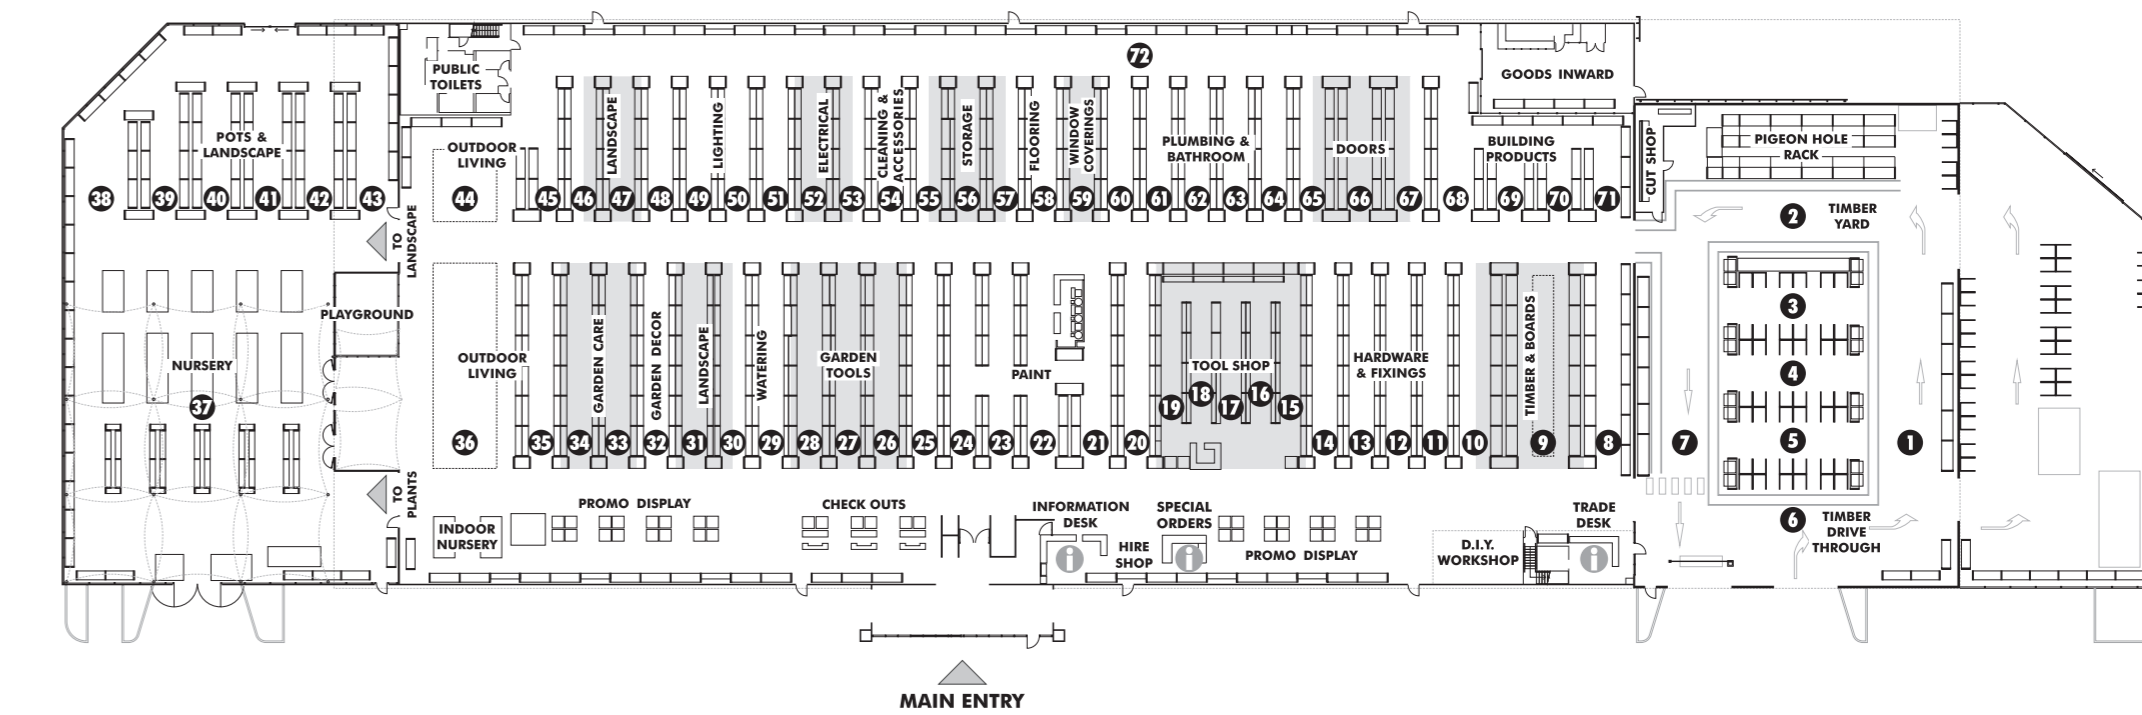

NOWRA

Ph: 02 44 24 5000

D.I.Y. WORKSHOPS

We run free D.I.Y. Classes on assorted popular projects. See the sign at the front of the store so you know what's coming up and when.

OPEN 7 DAYS

We open seven days a week to ensure we can serve you when you want. Also we open early and trade late, see the front of the store for our trading hours.

KIDS PLAYGROUND

We have a playground inside so that your children can safely enjoy themselves while you enjoy the shopping.

SPECIAL ORDERS

Bunnings can order almost any product for you, as long as it's made by a company we do business with in the home improvement, renovation and trade markets.

EXPERT ADVICE

Our trained, knowledgeable and friendly team members are here to serve you. We know how important it is for you to have the right information about products for your project.

LOWEST PRICES

WIDEST RANGE

We carry the biggest range of home improvement merchandise in Australia. The very finest brand name products are featured in every department.

WAREHOUSE SAVINGS

We buy in bulk and pass on the savings to you in lower everyday prices. We don't have fancy floors or ceilings, but you save because we save.

HIRE SHOP

For your convenience, Bunnings Warehouse operates a hire shop for you to take on all the projects you need to maintain and decorate your home.

STORE DIRECTORY									
PRODUCT	AISLE	PRODUCT	AISLE	PRODUCT	AISLE	PRODUCT	AISLE	PRODUCT	AISLE
A		D		H		P			
Adhesives	20	Decking	3	Hammers	T/Shop	Outdoor Swings	46	Shower Stalls	B/Wall
Adhesives - Flooring	58	Decking Stains	25	Hammerlocks	35	Outdoor Tables & Chairs	46	Shredders	27
Air Compressors	Promo	Degreasers	15/24	Hand Trolleys	28			Silicone	20
Air Conditioners	Promo	Dog Kennels	43	Hanging Baskets & Hooks	32			Skylights	70
Air Tools	18	Door Chimes	14	Hardwood	T/Yard	Padlocks	14	Sleepers	T/Yard
Aluminium Furniture	46	Door Entrance sets	14	Hardwood Sheets	T/Yard	Paint	22/23/24	Sliding Door Tracks	12
Antennas	52	Door Frames/Jambes	67	High Gloss Enamels	23/24	Paint Brushes	21	Solder	18
Anti-Bird Netting	31	Door Furniture	14	Hinges	13	Paint Fillers	20	Spades	27
Arches	L/Scope	Door Handles/Knobs	14	Hooks	13	Paint Rollers	21	Spirits/Turps	21
		Door Mats	56	Hose & Hose fittings	29	Paint Scrapers	20	Spray Paints	23
		Door Tracks	12	Hose Reels & Hangers	29	Paint Tools	12	Sprinklers	29
		Doors	67/68	Hot Water Units	65	Pantries	55	Stakes	Nursery
		Doors - Entry	67/68			Pavers	41	Steel	B/Wall
		Doors - Internal	67/68			Paving Paint	24	Storage Bins	56/57
		Doors - Security	B/Wall			Pebbles	L/Scope	Storage Boxes	56
		Drainage	65	I		Pesticide	33	Storage Crates	55
		Drainage Channels	65	Insecticides	33	Pet Doors	12	Storage Hooks	13
		Drains - Stormwater	65	Insulation Batts	B/Wall	Pickets	T/Yard	Support Posts	B/Wall
		Drill Bits	19	Interior Lighting	50/51	Pine Poles	T/Yard		
				Interior Paint	22/23	Pine Shelving	55	T	
				Ironing Boards	54	Pineboards	9/10	Tables	46
				Irrigation	30	Plant Food	34	Tap Fittings	61
						Plants	Nursery	Tape Measures	15
						Plastic Mesh	31	Tapes	20
						Plumbing Adaptors	64/65	Tapware	61
						Plumbing Fittings	64/65	Tarps	30
						Plumbing Tools	64	Television Accessories	53
						Poly Carbonate Sheeting	69	Tile Adhesive	58
						Poly Tubing	30	Tile Cutters	58
						Ponds	Promo	Tiles - Ceramic	57
						Pool Chemicals	35	Tiles - Vinyl	58
						Pool Fencing	68	Tiles Accessories	58
						Post Supports	30	Timber	T/Yard
						Pots - Glazed	L/Scope	Timber Finishes	25
						Pots - Terracotta	L/Scope	Timber Fixing Accessories	10
						Power Tool Accessories	T/Shop	Timber Flooring	57
						Power Tools	T/Shop	Timber Oils	25
						Power Washers	T/Shop	Timber Sheets	T/Yard
						Powerboards	52	Timers	29
						PVC Drainage	64	Toilet Brushes	62
						PVC Fittings	64	Toilet Seats	63
						PVC Junctions	64	Toilet Suites	63
								Torches	53
								Towel Rails	62
								Trellis - Plastic	31
								Trolleys	28
								Turps	21
								U	
								Umbrellas/Bases	35
								V	
								Vacuums	55
								Vanity Units	B/Wall
								Velcro	13
								Venation Blinds	59
								Vents (wall, ceiling, roof)	70
								Vices	16
								Vinyl	B/Wall
								Vinyl Tiles	58
								W	
								Wall Lights	48
								Wardrobe Organisers	56
								Wardrobe Systems	56
								Water Drums	44
								Watering Cans	29
								Waterproofing Accessories	8
								Weed Killers	33
								Weed Mat	31
								Wheelbarrows	28
								Wheels	13
								Wire Brushes	15/19
								Wire Storage Baskets	56