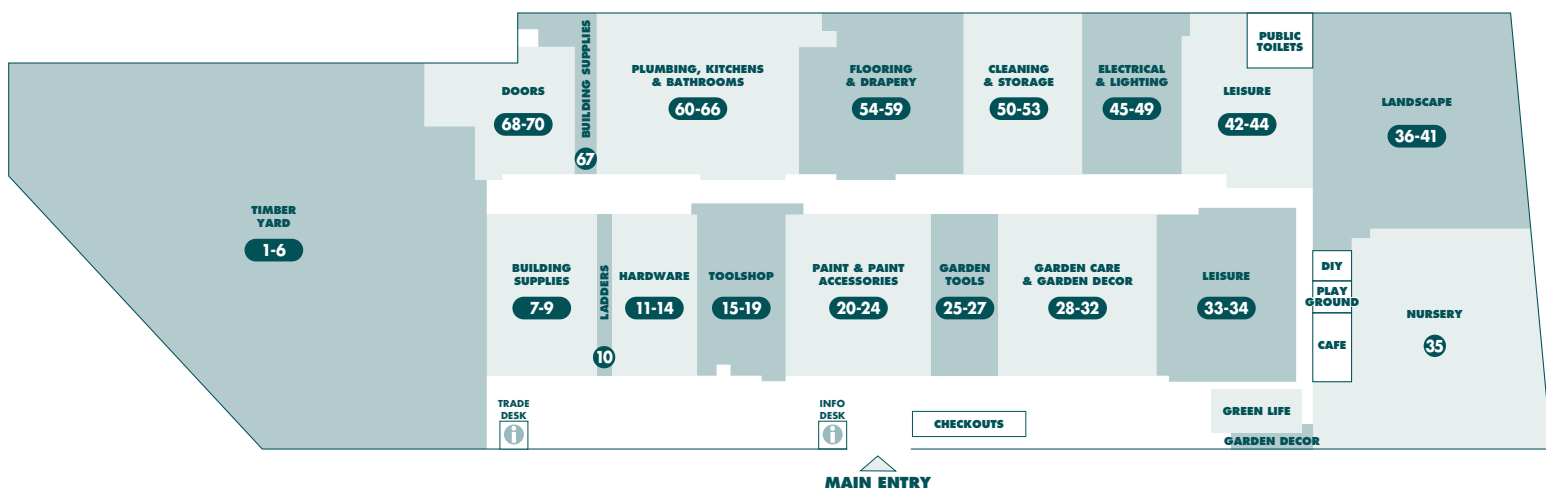

**HARDWARE
CAFE**

**EXPERT
ADVICE**

**D.I.Y.
ADVICE**

STORE MAP

**BUNNINGS
warehouse**

**BANKSTOWN
AIRPORT**

PRODUCT	AISLE	PRODUCT	AISLE	PRODUCT	AISLE	PRODUCT	AISLE
A		A		M		T	
Adhesives	20	Drills & Drill Bits	tool shop	Lawn Mowers & Accessories	25	Table: Folding	43
Air Conditioners	backwall 44	Drop sheets	21	Lawn Seed	31	Tap Fittings	65
Air Tools	tool shop	E		Lawn Starters	31	Tape Measures	tool shop
Alum. Furniture	33	Electrical Accessories	49	Letterboxes	30	Tapes	20
Antennas	49	Electrical Timer	49	Levels	tool shop	Tapware	62
Arches	landscape	Exhaust Fans	backwall 47	Lighting Garden/Solar	45	Tarps	29
Artificial Turf	29	Extension Leads	49	Lighting Interior	46-48	Telephone Accessories	49
Aviaries	39	F		Lighting Sensor	45	Tie Downs	12
B		Fasteners	11	Line Trimmers	25	Tiles & Accessories	55+56
Bamboo Screens	29	Fence Extensions	8	Locks – Door & Window	14	Tiles Adhesives	55
Bamboo Stakes	41	Fencing	8	Loppers	26	Timber Flooring	58
Bath Mats	64	Fertilisers	31	Lubricants	tool shop	Timber Joiners	58
Bath Tubs	63	Fillers	20	N		Timber Mouldings	58
Bathroom Accessories	64	Fire Safety	13	Manure	38	Timber Oils	24
Bathroom Basins & Cabinets	63	Flashing	7	Masking Tape	20	Toilet Brushes	53
Bathroom Fan/Heaters	backwall 49	Floor Rugs & underlay	58	Mirrors	63	Toilet Seats	64
Bathroom Vanities	63	Flooring	58	Mops	53	Toilet Suites	64
Batteries	tool shop	Flooring Adhesives	55	Mulch	38	Torches	49
BBQs	leisure	Flyscreen & Accessories	13	Mulchers	25	Towel Rails	63
BBQs & Accessories	42	Furniture Cover	44	O		Trellis – Expanding	backend 39
Bins – Indoor	52	Furniture Polish	53	Outdoor Furniture	33+43	Trellis – Plastic	41
Bins – Outdoor	52	Furniture protectors	13	P		TV Brackets	49
Bird Netting	29	G		Packaging Materials	backwall 51	U	
Bistro Blinds	54	Garage door openers	12	Pad bolts	12	Umbrellas/Bases	44
Blinds and Accessories	54	Garage Storage	50	Padlocks	12	V	
Blower Vacs	25	Garden Edging – Plastic	29	Paint – Effect Paint	22	Vacuums	53
Boots	26	Garden Edging – Timber etc.	29	Paint – Exterior	23	Velcro	13
Brooms & buckets	53	Garden Fencing & Screens	29	Paint – Exterior woodcare	24	Vents (wall,ceiling,roof)	67
Bubble wrap	backwall 51	Garden Gloves	26	Paint – Interior	22	Vices	tool shop
Bug Zappers	leisure	Garden Hose & Accessories	28	Paint – Interior woodcare	24	Vinyl Tiles	57
Builders Plastic	7	Garden Sheds/Access	40	Paint Brushes & rollers	21	W	
C		Garden Sprayers	30	Paint Tools	20	Wallpaper & Borders	20
Cabinet Hardware	14	Garden Stakes	41	Pavers	36	Wardrobe Organisers	51
Canopies	67	Garden timers	27	Pebbles	41	Wardrobe Systems	51
Carpet	backwall 56	Garden Tools	26	Pesticide	30	Washers – Nuts & Bolts	11
Castors	13	Gas Cylinders/Access	leisure	Pet Doors	13	Washers – Plumbing	65
Cavity Units	68	Gates	8	Pickets	41	Water Drums	43
Ceiling Fans	backwall 45	Gazebos	44	Plaster Acc/Trims	7+67	Water Filtration	59
Cement	timber yard	Globes	46	Plasterboard	timber yard	Watering Cans	28
Chain/Rope	12	Grab Rails	64	Plastic Mesh	backwall 41	Waterproofing Accessories	7
Chainsaws	25	Greenhouses	landscape	Plumbing Fittings	65	Weather Seal	13
Chair Tips	13	Grout	55	Plumbing Supplies & Tools	65	Weed Killers	30
Chairs	43	Gutter guard	41	Poly Carbonate Sheeting	67	Weed Mat	29
Child Safety	13	Guttering/Downpipes	66	Poly Tubing	27	Welders	tool shop
Chisels/Files	tool shop	H		Ponds & Pond Pumps	indoor plants	Wheelbarrows	27
Chlorine	44	Hammers	tool shop	Pool Chemicals	44	Wheels	13
Circular Saw Blades	tool shop	Hammocks	44	Pool Fencing	8	Windows	67
Citronella Lights & Oils	leisure	Hanging Baskets & Hooks	32	Post Supports	8	Wire	41
Clamps	tool shop	Heaters	front of timber area	Pots – Glazed	nursery	Wire Brushes	tool shop
Cleaning Solutions	53	Herbicides	31	Pots – Plastic	32	Wire Mesh	41
Clothes Airers	52	Hinges	14	Pots – Terracotta	nursery	Work Benches	tool shop front
Clothes Lines	backwall 52	Home Automation	46	Potting Mix	37	Worm Farms	26
Compost Bins	26	Hooks	13	Power boards	49		
Compound Saws	tool shop	Hose Fittings	28	Power Tools & Accessories	tool shop		
Concrete & Mortar	timber yard	Hose Reels	28	Pressure Pipe	66 + timber yard		
Conduit	backwall 48	Hot Water Units	67	Pressure Washers	tool shop		
Coolers/Eskey	43	I		PVC Fittings	66		
Copper Tubing	trade desk – 65	Insecticides & Insect control	30	R			
Craft Paint & Products	20	Insulation Batts	timber yard	Rakes	26		
Crow Bars	tool shop	Ironing Boards	52	Rangehoods	61		
Cubby Houses	39	Irrigation	27	Rivets	12		
Curtain Fittings	54	J		Roofing	67		
Curtains	54	Jerry Cans	25	Rope	12		
D		K		Routers & Router Accessories	tool shop + 49		
Decking	4	Kids Play Equipment	39	Rugs	57		
Decking Stains	24	Kitchen Appliances	61	S			
Dog Kennels	39	Kitchen Cabinets	backwall 61	Safes	13		
Door Chimes	14	Kitchen Display	59	Sand	3		
Door Frames/Jams	68	Kitchen Sinks	59	Sanding Sheets	20		
Door Handles/Knobs	14	Kitchen Tidies	52	Sandpaper	20		
Door Mats	55	Knives	tool shop	Saws	tool shop		
Door Stops	14	L		Scales	64		
Door Tracks	14	Ladders	10	Screws	11		
Doors	68+69	Lamps	48	Sealers	7		
Doors: Security	69	Lattice – Timber	backwall landscape				
Doors: External	timber yard	Laundry Baskets/Hampers	52				
Doors: Internal	68+69	Laundry Cabinets					
Doors: Screen Doors	68+69	& Tubs	backwall 66				
Down Pipe	66						
Drainage	66						