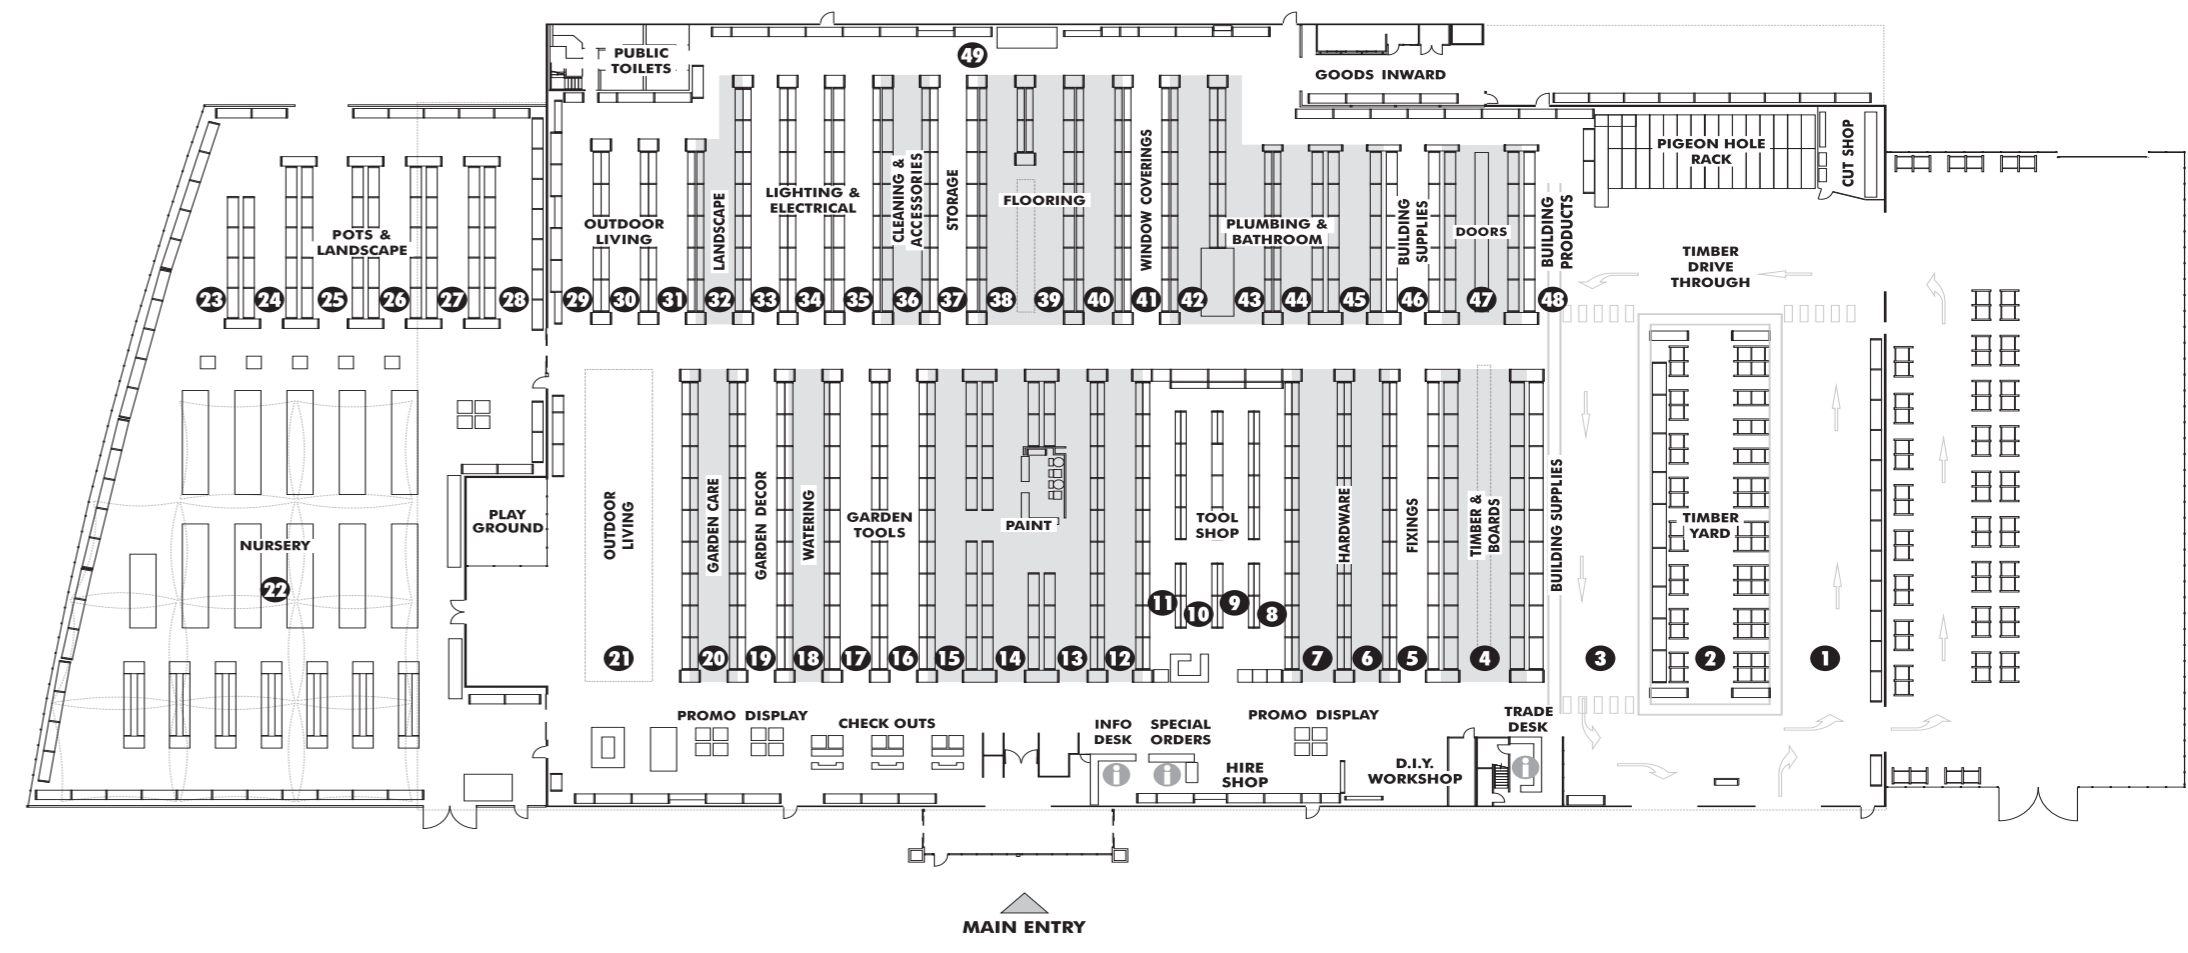

*Excludes liquidations and trade quotations

WODONGA

Ph: 02 6043 8900

D.I.Y. WORKSHOPS

We run free D.I.Y. Classes on assorted popular projects. See the sign at the front of this store so you know what's coming up and when.

OPEN 7 DAYS

We open seven days a week to ensure we can serve you when you want. Also we open early and trade late, see the front of the store for our trading hours.

KIDS PLAYGROUND

We have a playground inside so that your children can safely enjoy themselves while you enjoy the shopping.

SPECIAL ORDERS

Bunnings can order almost any product for you, as long as it's made by a company we do business with in the home improvement, renovation and trade markets.

EXPERT ADVICE

Our trained, knowledgeable and friendly team members are here to serve you. We know how important it is for you to have the right information about products for your project.

LOWEST PRICES

WIDEST RANGE

We carry the biggest range of home improvement merchandise in Australia. The very finest brand name products are featured in every department.

WAREHOUSE SAVINGS

We buy in bulk and pass on the savings to you in lower everyday prices. We don't have fancy floors or ceilings, but you save because we save.

HIRE SHOP

For your convenience, Bunnings Warehouse operates a hire shop for you to take on all the projects you need to maintain and decorate your home.

STORE DIRECTORY									
PRODUCT	AISLE	PRODUCT	AISLE	PRODUCT	AISLE	PRODUCT	AISLE	PRODUCT	AISLE
A		D		I		P			
Adhesives	12	Decking	1	Insecticides	20	Paintballs	7	Sleepers	Timber/Landscape
Adhesives - Flooring	40	Decking Stains	15	Insinkerator/Sinks	42	Padlocks	14	Sliding Door Tracks	6
Air Compressors	8	Degreasers	36	Insulation Batts	1	Paint	7	Solder	8
Air Conditioners	33	Door Frames/Jambs	7	Interior Finishes	15	Paint Brushes	12	Spades	17
Air Tools	8	Door Furniture	7	Interior Lighting	34	Paint Fillers	12	Spirits/Turps	13
Aluminium Furniture	21	Door Handles/Knobs	7	Interior Paint	14	Paint Rollers	12	Spray Paints	12
Antennas	33	Door Mats	40	Ironing Boards	36	Paint Scrapers	12	Sprinklers	18
Anti-Bird Netting	32	Door Tracks	6	Irrigation	18	Paint Shop	12	Steel	48
Arches	NURSERY	Doors	47	Jerry Cans	16	Paint Tools	12	Steel Furniture	21
Aviaries	28	Doors - entry	47	Kitchen Cabinets	42	Pantries	37	Storage	37
		Doors - internal	47	Kitchen Storage Containers	37	Paving Paint	15	Storage Bins	37
B		Doors - security	47	Kitchen Tidies	37	Pebbles	28	Storage Boxes	37
Bamboo Screens	L/SCAPE	Drainage	45	Ladders	46	Pesticide	20	Storage Crates	37
Bamboo Stakes	26	Drainage Channels	45	Laminated Shelving	4	Pet doors	6	Storage Crates	37
Bath displays	49	Drains - stormwater	45	Lamps	34	Pickets	48	Storage Hooks	37
Bath Tubs	49	Drill Bits	11	Lattice - Timber	27	Pine	2	Sub-Soil Drainage Pipe	45
Bathroom Accessories	43	E		Laundry Baskets/Hampers	36	Pine Poles	Timber/Landscape		
Bathroom Basins	43	Electrical accessories	33	Laundry Cabinets	42	Pine Shelving	37	Tables	21
Bathroom Cabinets	43	Electrical flex	33	Laundry Tubs	42	Pineboards	4	Tap Fittings	42
Bathroom Fan / Heaters	33	Esksys & Coolers	21	Lawn Mower Accessories	16	Plant Food	20	Tape Measures	11
Bathroom Vanities	44	Exhaust fans	33	Lawn Mowers	16	Plant Pots	19	Tapware	42
Batteries	11	Extension leads	33	Lawn Starters	16	Plants	NURSERY	Television Accessories	37
BBQs	21	Exterior Awnings	41	Letterboxes	19	Plastic Mesh	32	Tile Adhesive	33
BBQs and accessories	21	Exterior Lighting	35	Lights	17	Plastic Sheeting	3	Tile Cutters	40
Benches outdoor	30	Exterior Paint	13	Loppers	17	Plumbing adaptors	45	Tile Cutters	40
Bird Netting	32	External Hooks	19	Manure	25	Plumbing Fittings	45	Tiles - Ceramic	38
Bistro Blinds	41	F		Masking Tape	12	Plumbing Supplies	44	Tiles - Vinyl	38
Blinds and Accessories	41	Fasteners	5	Mats - door	40	Plumbing Tools	44	Tiles accessories	40
Blower Vacs	16	Fence Finish	13	Metal Guttering & acc	45	Poly Carbonate Sheeting	46	Timber	2
Bolts	5	Fertilisers	20	Mirrors	43	Poly Tubing	18	Timber Finishes	15
Book Cases	37	Fillers	12	Mops	36	Ponds	21	Timber fixing accessories	5
Brass Tap Fittings	44	Flashing	3	Mouldings	4	Pool Chemicals	30	Timber Flooring	39
Brooms	36	Floor Rugs	38	Mowers & accessories	16	Post Supports	5	Timber Furniture	21
Buckets	36	Floor Underlay	39	Mulch	25	Pots - glazed	NURSERY	Timber Joiners	11
Bug Zappers	21	Fluorescent globes	34	Mulchers	16	Pots - terracotta	NURSERY	Timber Oils	15
Bulbs	20	Flyscreen Accessories	6	Nails/Screws	5	Potting Mix	26	Timers	18
		Folding Doors	47	Nuts & Bolts	5	Power tool accessories	11	Toilet Brushes	43
C		Forks	47	Outdoor Chairs	21	Power Tools	11	Toilet Seats	43
Cabinet Fixings	7	Fountains/Ponds	21	Outdoor Furniture	21	Power Washers	9	Toilet Suites	43
Carpet Runners	40	Furniture Polish	15	Outdoor Lounges	21	PVC drainage	45	Torches	33
Carpeting	38/39	G		Outdoor Nursery	21	PVC fittings	45	Towel Rails	43
Carpet-Outdoor	40	Galvanised Fittings	44	Outdoor Settings	21	PVC Junctions	45	Trellis - expanding	28
Castors	7	Galvanised Shelving	37	Outdoor Swings	21	Rakes	17	Trellis - plastic	32
Cavity Units	47	Garbage Bins	49	Outdoor Tables & Chairs	21	Roller Blinds	41	Trolleys	17
Ceiling Fans	49	Garden Carts	17			Router Accessories	11	Turps	13
Cement	1	Garden Edging	32	M		Rugs	38	U	
Cement products	NURSERY	Garden Edging - Plastic	32	Manure	25			Umbrellas/Bases	21
Ceramic Pots	NURSERY	Garden Edging - Timber etc.	32	Masking Tape	12	R		V	
Ceramic tile adhesives	40	Garden Hoses	18	Mats - door	40	Roller Blinds	41	Valves	43
Ceramic Tiles	38	Garden hoses accessories/fitings	18	Metal Guttering & acc	45	Router Accessories	11	Vanity Units	44
Chain Wire	6	Garden Irrigation	18	Mirrors	43	Rugs	38	Velcro	7
Chain/Rope	6	Garden Lighting	35	Mops	36	S		Venetian Blinds	41
Chair Tips	7	Garden Sheds/Access	28	Mouldings	4	Safes	6	Vents (wall, ceiling, roof)	46
Chlorine	31	Garden Sprayers	20	Mowers & accessories	16	Sanding Sheets	12	Vices	9