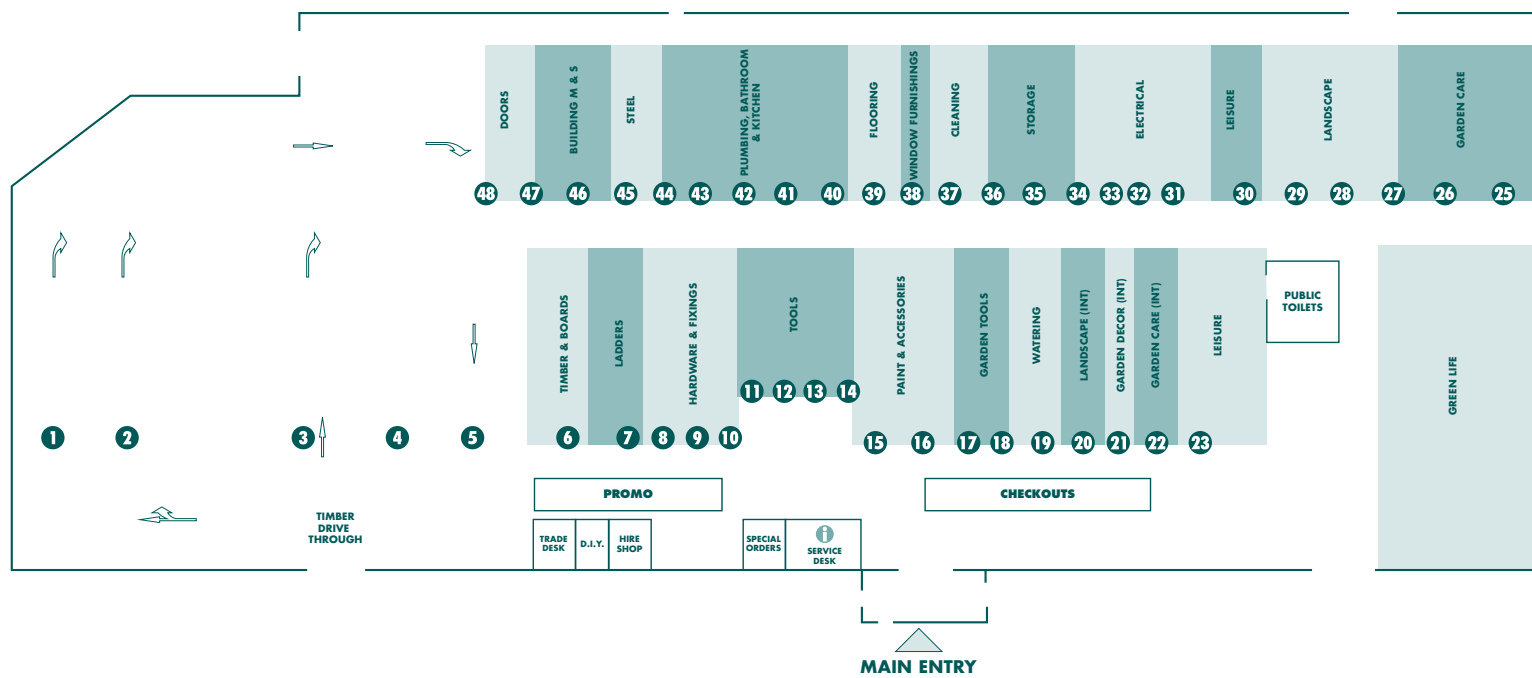

HIRE SHOP

STORE MAP

BUNNINGS

YARRAWONGA

PRODUCT	AISLE	PRODUCT	AISLE	PRODUCT	AISLE	PRODUCT	AISLE		
A									
Adhesives	14	Electrical Accessories	34	Lawn Seed	22	Secateurs	18		
Air Tools	13	Electrical Timer	34	Lawn Starters	22	Security Alarms	10		
Alum. Furniture	23	Exhaust Fans	back wall elec	Letterboxes	21	Seedlings	24		
Antennas	34	Extension Leads	34	Levels	12	Seeds	22		
Arches	29	F		Lighting Garden / Solar	31	Shade Cloth	20		
Artificial Turf	20	Fasteners	7	Lighting Interior	33	Shade Sails	20		
Aviaries	28	Fence Extensions	45	Lighting Sensor	33	Sheds & Accessories	28		
B									
Bamboo Screens	20	Fencing	45	Line Trimmers	18	Shelving	35		
Bamboo Stakes	29	Fertilisers	22	Locks - Door & Window	10	Shelving Brackets	35		
Bath Mats	43	Fillers	14	Loppers	18	Shoe Racks	37		
Bath Tubs	42	Fire Safety	9	Lubricants	11	Shovels, Spades, Forks	18		
Bathroom Accessories	43	Flashing	46	M				Shower bases	43
Bathroom Basins & Cabinets	42	Floor Rugs & underlay	back wall	Manure	27	Shower Curtains	43		
Bathroom Fan / Heaters	back wall	Flooring	39	Masking Tape	14	Shower Heads	43		
Bathroom Vanities	42	Flooring Adhesives	39	Mirrors	42	Shower Screens	43		
Batteries	34	Flyscreen & Accessories	8	Mops	37	Silicone	14		
BBQs	30	Furniture Cover	30	Mulch	27	Sink Plugs	43		
BBQs & Accessories	30	Furniture Polish	17	Mulchers	18	Skylights	46 back end		
Bins - Indoor	37	Furniture protectors	9	N				Sleepers	1
Bins - Outdoor	back end	G		Nail Guns	trade desk	Smoke Alarms	10		
Bird Netting	20	Garage door openers	10	Nails	8	Socket Sets/ Spanners /			
Bistro Blinds	back wall	Garage Storage	35	Numerals	21	Screwdrivers / Pliers	11		
Blinds and Accessories	38	Garden Edging - Plastic	29	Nuts & Bolts	8	Spirits / Turps	14		
Blower Vacs	18	Garden Edging - Timber etc.	1	O				Spray Paints	14
Boots	17	Garden Fencing and Screens	20	Outdoor Furniture	23	Sprinklers	19		
Brooms & buckets	37	Garden Gloves	17	P				Steel	45
Bubble wrap	back end	Garden Hose & Accessories	19	Packaging Materials	back end 34	Storage Boxes	back wall		
Bug Zappers	30	Garden Sheds / Access	28	Pad bolts	9	Switches & Sockets	34		
Builders Plastic	back end	Garden Sprayers	22	Padlocks	9	T			
C									
Cabinet Hardware	10	Garden Stakes	29	Paint - Effect Paint	16	Table : Folding	23		
Castors	9	Garden timers	19	Paint - Exterior	15	Tap Fittings	44		
Cavity Units	back wall	Garden Tools	18	Paint - Exterior woodcare	17	Tape Measures	12		
Ceiling Fans	back wall	Garden Tubs	18	Paint - Interior	16	Tapes	14		
Cement	back wall	Garden Vanities	42	Paint - Interior woodcare	17	Tapware	41		
Chain / Rope	8	Gazebos	30	Paint Brushes & rollers	14	Tarps	20		
Chainsaws	18	Globes	32	Paint Tools	14	Telephone Accessories	34		
Chair Tips	9	Grab Rails	43	Pavers	26	Tie Downs	8		
Chairs	30	Greenhouses	29	Pebbles	26	Tiles & Accessories	39		
Child Safety	9	Grout	39	Pesticide	22	Tiles Adhesives	39		
Chisels / Files	11	Gutter guard	landscape yard	Pet Doors	8	Timber Flooring	39		
Chlorine	back wall	Guttering / Downpipes	45 back end	Pickets	2	Timber Joiners	46		
Circular Saw Blades	13	H		Plaster Acc / Trims	47	Timber Mouldings	6		
Citronella Lights & Oils	30	Hammers	11	Plasterboard	5	Timber Oils	17		
Clamps	11	Hammocks	23	Plastic Mesh	29	Toilet Brushes	37		
Cleaning Solutions	36	Hand Trolleys	17	Plumbing Fittings	44	Toilet Seats	42		
Clothes Airers	37	Hanging Baskets & Hooks	21	Plumbing Supplies & Tools	44	Toilet Suites	42		
Clothes Lines	37	Heaters	promo bay seasonal	Poly Carbonate Sheeting	46	Torches	34		
Compost Bins	18	Herbicides	22	Poly Tubing	19	Towel Rails	43		
Compound Saws	12	Hinges	10	Ponds & Pond Pumps	promo wall	Trellis - Expanding	25		
Concrete & Mortar	back wall	Home Automation	10	Pool Chemicals	30 back wall	Trellis - Plastic	25		
Conduit	33 end	Hooks	9	Pool Fencing	45	TV Brackets	34		
Coolers / Esky	23	Hose Fittings	19	Post Supports	46	U			
Copper Tubing	44	Hose Reels	19	Pots - Glazed	25	Umbrellas / Bases	30		
Craft Paint & Products	14	Hot Water Units	45 end	Pots - Plastic	21	V			
Crow Bars	11	I		Pots - Terracotta	25	Vacuums	36		
Cubby Houses	24 landscape yard	Insecticides & Insect control	30	Potting Mix	27	Velcro	9		
Curtain Fittings	38	Insulation Batts	4	Power boards	34	Vents (wall, ceiling, roof)	46		
Curtains	38	Ironing Boards	36	Power Tools & Accessories	13	Vices	13		
D									
Decking	3	Irrigation	19	Pressure Pipe	back wall	Vinyl Tiles	39		
Decking Stains	17	J		Pressure Washers	12	W			
Dog Kennels	24 landscape yard	Jerry Cans	18	PVC Fittings	44	Wardrobe Organisers	35		
Door Chimes	10	K		Rakes	18	Wardrobe Systems	35		
Door Frames / Jams	back wall	Kids Play Equipment	landscape yard	Ranghoods	40	Washers - Nuts & Bolts	7		
Door Handles / Knobs	10	Kitchen Appliances	40	Rivets	8	Washers - Plumbing	44		
Door Mats	38	Kitchen Cabinets	41	Roofing	46	Water Drums	30		
Door Stops	10	Kitchen Display	40	Rope	8	Water Filtration	40		
Door Tracks	10	Kitchen Sinks	40	Routers & Router Accessories	11	Watering Cans	19		
Doors	48	Kitchen Tidies	37	Rugs	back wall	Waterproofing Accessories	47		
Doors : Security Doors	back wall	Knives	11	S				Weather Seal	10
Doors External	48	L		Safes	9	Weed Killers	22		
Doors Internal	48	Ladders	7	Sand	25	Weed Mat	20		
Doors: Screen Doors	back wall	Lamps	33	Sanding Sheets	14	Welders	12		
Down Pipe	2	Lattice - Timber	25	Sandpaper	14	Wheelbarrows	17		
Drainage	back wall	Laundry Baskets / Hampers	37	Saws	11	Wheels	17		
Drills & Drill Bits	13	Laundry Cabinets & Tubs	back wall	Scales	43	Wire	29		
Drop sheets	14	Lawn Mowers & Accessories	18	Screws	8	Wire Brushes	14		
				Sealers	39	Wire Mesh	29		