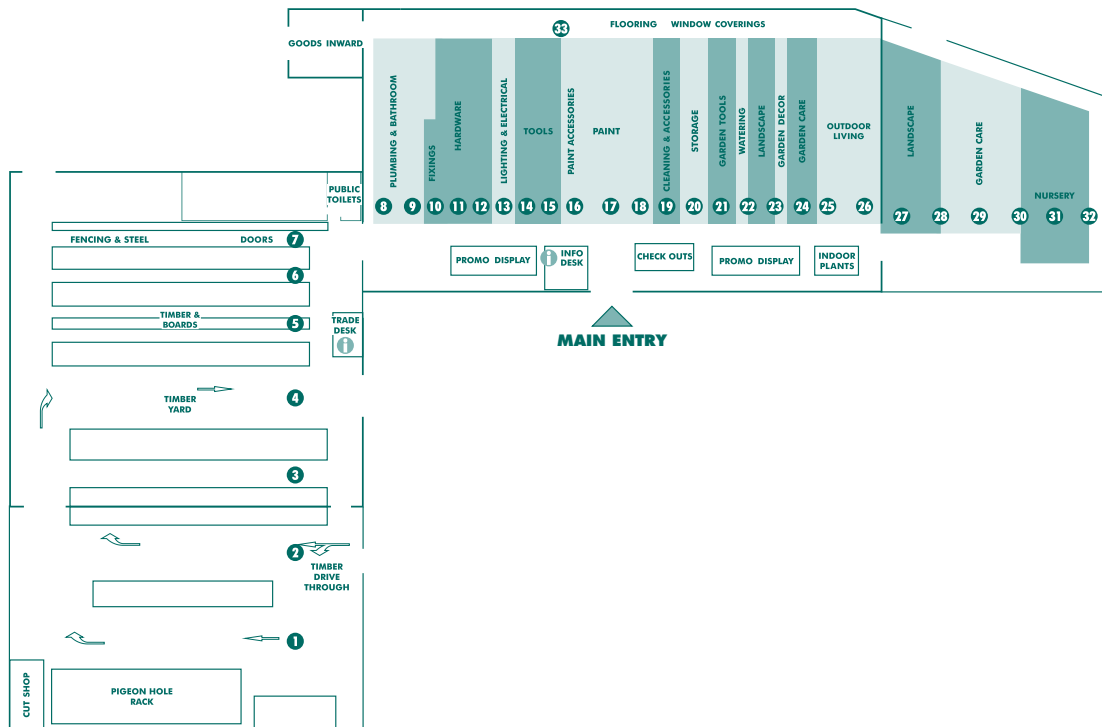

PRODUCT	AISLE	PRODUCT	AISLE	PRODUCT	AISLE	PRODUCT	AISLE
A		E		M		T	
Adhesives	16	Electrical Accessories	13	Manure	29	Table : Folding	26
Air Conditioners	33	Electrical Timer	13	Masking Tape	16	Tap Fittings	8
Air Tools	14	Exhaust Fans	13	Mirrors	8	Tape Measures	15
Alum. Furniture	26	Extension Leads	13	Mops	19	Tapes	16
Antennas	13	F		Mulch	29	Tapware	8
Arches	27	Fasteners	10	N		Tarps	23
Artificial Turf	23	Fencing	28	Nail Guns	14	Telephone Accessories	13
Aviaries	27	Fertilisers	24	Nails	10	Tie Downs	11
B		Fillers	16	Numerals	22	Tiles & Accessories	33
Bamboo Screens	22	Fire Safety	12	Nuts & Bolts	10	Tiles Adhesives	33
Bamboo Stakes	27	Flashing	6	O		Timber Mouldings	5
Bath Mats	9	Floor Rugs & underlay	33	Outdoor Furniture	26	Timber Oils	18
Bath Tubs	8	Flooring	33	P		Toilet Brushes	19
Bathroom Accessories	9	Flooring Adhesives	33	Packaging Materials	20	Toilet Seats	8
Bathroom Basins & Cabinets	8	Flyscreen & Accessories	11	Pad bolts	11	Toilet Suites	8
Bathroom Fan / Heaters	13	Furniture Cover	25	Padlocks	11	Torches	13
Bathroom Vanities	8	Furniture Polish	19	Paint - Effect Paint	17	Towel Rails	9
Batteries	13	Furniture protectors	19	Paint - Exterior	18	Trellis - Expanding	30
BBQs	25	G		Paint - Exterior woodcare	18	Trellis - Plastic	30
BBQs & Accessories	26	Garage Storage	27	Paint - Interior	17	U	
Bins - Indoor	19	Garden Edging - Plastic	22	Paint - Interior woodcare	18	Umbrellas/Bases	25
Bins - Outdoor	19	Garden Edging - Timber etc.	22	Paint Brushes & rollers	16	V	
Bird Netting	23	Garden Fencing and Screens	27	Paint Tools	16	Vacuums	19
Bistro Blinds	33	Garden Gloves	21	Pavers	28	Vices	15
Blinds and Accessories	33	Garden Hose & Accessories	22	Pebbles	29	W	
Blower Vacs	21	Garden Sheds/Access	27	Pesticide	24	Wallpaper & Borders	17
Boots	21	Garden Sprayers	22	Pet Doors	27	Wardrobe Organisers	20
Brooms & buckets	19	Garden Stakes	27	Plaster Acc/ Trims	6	Wardrobe Systems	20
Bubble wrap	20	Garden timers	22	Plasterboard	4	Washers- Nuts & Bolts	10
Bug Zappers	26	Garden Tools	21	Plumbing Fittings	9	Washers- Plumbing	9
Builders Plastic	6	Gas Cylinders/Access	25	Plumbing Supplies & Tools	9	Water Drums	25
C		Gates	6	Poly Carbonate Sheeting	4	Watering Cans	22
Cabinet Hardware	12	Gazebos	25	Ponds & Pond Pumps	25	Weather Seal	12
Canopies	25	Globes	13	Pool Chemicals	26	Weed Killers	24
Carpet	33	Grab Rails	9	Pool Fencing	7	Weed Mat	23
Castors	11	Greenhouses	27	Post Supports	6	Welders	14
Cavity Units	7	Grout	33	Pots - Glazed	32	Wheelbarrows	33
Ceiling Fans	33	Gutter guard	22	Pots - Plastic	23	Wire	20
Cement	4	Guttering/Downpipes	9	Pots - Terracotta	32	Wire Brushes	16
Chain/Rope	11	H		Power boards	13	Worm Farms	21
Chainsaws	21	Hammers	15	Power Tools & Accessories	14		
Chair Tips	11	Hammocks	25	Pressure Pipe	9		
Chairs	26	Hand Trolleys	7	Pressure Washers	9		
Child Safety	12	Hanging Baskets & Hooks	23	PVC Fittings	9		
Chisels / Files	15	Herbicides	24	R			
Chlorine	26	Hinges	12	Rakes	21		
Circular Saw Blades	14	Hooks	11	Rangehoods	33		
Citronella Lights & Oils	26	Hose Fittings	22	Rivets	10		
Clamps	15	Hose Reels	22	Roofing	4		
Cleaning Solutions	19	Hot Water Units	10	Rope	11		
Clothes Airers	19	I		S			
Clothes Lines	19	Insecticides & Insect control	26	Safes	12		
Compost Bins	21	Insulation Batts	1	Sand	4		
Compound Saws	14	Ironing Boards	19	Sanding Sheets	16		
Concrete & Mortar	4	Irrigation	22	Sandpaper	16		
Conduit	33	K		Saws	15		
Coolers/Eskey	25	Kids Play Equipments	27				
Copper Tubing	9	Kitchen Appliances	33				
Craft Paint & Products	33	Kitchen Cabinets	33				
Crow Bars	21	Kitchen Display	9				
Cubby Houses	27	Kitchen Tidies	19				
Curtain Fittings	33	L					
Curtains	33	Ladders	7				
D							
Decking	2						
Decking Stains	18						
Dog Kennels	27						
Door Chimes	12						
Door Frames/Jambs	7						
Door Handles/Knobs	12						
Door Mats	33						
Door Stops	12						
Door Tracks	12						
Doors	7