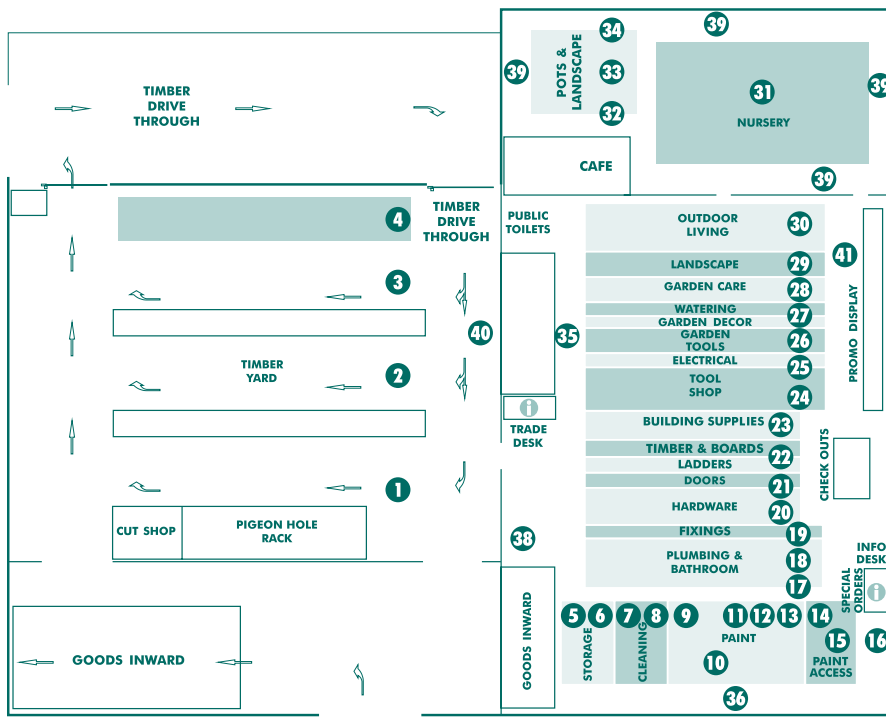

PRODUCT	AISLE	PRODUCT	AISLE	PRODUCT	AISLE	PRODUCT	AISLE
A							
Adhesives	15	Electrical Accessories	25	Lighting Garden / Solar	35	Seeds	28
Air Compressors	25	Electrical Timer	25	Lighting Interior	35	Shade Cloth	29 & 30
Airless Spray Guns	14	Exhaust Fans	25	Lighting Sensor	35	Shade Sails	29
Air Tools	24	Extension Leads	25	Line Trimmers	26	Sheds & Accessories	40
Alum. Mouldings	23	F		Locks - Door & Window	22	Shelving	6
Antennas	25	Fasteners	19	Loppers	26	Shelving Brackets	6 & 21
Arches	29	Fence Extensions	40	Lubricants	24	Shoe Racks	36
Aviaries	40	Fertilisers	28	M		Shovels, Spades, Forks	26
B							
Bamboo Stakes	33	Fillers	15	Manure	39	Shower Bases	5
Bath Mats	17	Fire Safety	21	Masking Tape	36	Shower Curtains	5
Bath Tubs	5	Flashing	23	Metal Paint	13	Shower Heads	17
Bathroom Accessories	17	Flooring	16	Mirrors	18	Shower Screens	5
Bathroom Basin/Cabinet	18 & 38	Flooring Adhesives	36	Mops	8	Silicone	15
Bathroom Fans/Heaters	25	Flyscreen & Accessories	20	Mulch	39	Sink Plugs	17
Bathroom Vanities	18 & 38	Furniture Cover	30	Mulchers	26	Skylights	23
Batteries	25	Furniture Polish	7 & 13	N		Sleepers	4
BBQs	41	Furniture Protectors	21	Nail Guns	24	Smoke Alarms	21
BBQs & Accessories	30	G		Nails	19	Socket Set/Spanner/Screwdriver/Pliers	24
Bins - Indoor	7	Garage Door Openers	35	Numerals	27	Spirits/Turps	36
Bins - Outdoor	7 & 36	Garage Storage	36	Nuts & Bolts	19	Spray Paints	12 & 13
Bird Netting	29	Garden Edging - Plastic	29	O		Sprinklers	27
Bistro Blinds	16	Garden Edging - Timber etc.	29	Outdoor Furniture	30	Stains - Int / Ext	13
Blinds & Accessories	16	Garden Fencing and Screens	29	P		Steel	23
Blower Vacs	26	Garden Gloves	26	Packaging Materials	36	Storage Boxes	5
Boots	26	Garden Hose/Accessories	27	Pad bolts	21	Switches & Sockets	25
Brooms & Buckets	8	Garden Sheds/Accessories	40	Padlocks	21	T	
Bug Zappers	30	Garden Sprayers	28	Paint - Effect Paint	11	Table - Folding	30
Builders Plastic	4	Garden Stakes	33	Paint - Exterior	9 & 10	Tap Fittings	18
C							
Cabinet Hardware	20	Garden Timers	27	Paint - Exterior woodcare	36	Tap Measures	24
Carpet & Tiles	16	Garden Tools	26	Paint - Interior	11 & 12	Tapes	24
Castors	21	Garden Tools/Accessories	40	Paint - Interior woodcare	13	Tapware	17 & 38
Cavity Units	21	Gas Cylinders/Accessories	30	Paint Brushes & Rollers	14 & 36	Tarps	29
Ceiling Fans	25	Gates	40	Paint Tools	14	Telephone Accessories	25
Cement	3	Gazebos	30	Pavers	32	Tie Downs	20
Chain/Rope	20	Globes	25	Pebbles	29	Tiles & Accessories	16 & 26
Chainsaws	26	Grab Rails	17	Pesticide	28	Tile Adhesives	36
Chair Tips	20 & 21	Greenhouses	29	Pet Doors	20	Timber Flooring	16
Chairs	30	Grout	36	Pickets	4	Timber Joiners	22
Child Safety	21	Gutter Guard	29	Plaster Acc/ Trims	4	Timber Mouldings	22
Chisels / Files	24	Guttering/Downpipes	1	Plasterboard	4	Timber Oils	36
Chlorine	35	H		Plastic Mesh	4	Toilet Brushes	8
Circular Saw Blades	24	Hammers	24	Plumbing Fittings	17 & 18	Toilet Seats	18
Citronella Lights Oils	30	Hammocks	30	Plumbing Supplies & Tools	17 & 18	Toilet Suites	18
Clamps	24	Hand Trolleys	26 & 40	Poly Carbonate Sheeting	23	Torches	23
Cleaning Solutions	7	Hanging Baskets & Hooks	27	Poly Tubing	1 & 27	Towel Rails	17 & 18
Clothes Airers	7	Heaters	40	Ponds & Pond Pumps	26	Trellis - Expanding	40
Clothes Lines	7	Herbicides	28	Pool Chemicals	35	Trellis - Plastic	29
Compost Bins	39	Hinges	20	Pool Fencing	23	TV Brackets	25
Compound Saws	23	Hooks	21	Post Supports	22	U	
Concrete & Mortar	3	Hose Fittings	27	Pots - Glazed	34 & 39	Umbrellas/Bases	30
Conduit	25	Hose Reels	27	Pots - Plastic	27	V	
Coolers/Eskey	30	Hot Water Units	1	Pots - Terracotta	39	Vacuums	7
Copper Tubing	18	I		Potting Mix	39	Vacuums - Wet & Dry	25
Craft Paint & Products	14	Insecticides & Insect control	28	Powerboards	25	Varnish	13
Crow Bars	26	Insulation Batts	4	Power Tools & Accessories	25	Velcro	21
Curtain Fittings	16	Ironing Boards	7	Pressure Pipe, PVC & Poly Pipe	1	Vents (wall, ceiling, roof)	23
Curtains	16	Irrigation	27	Pressure Washers	25	Vices	24
D							
Decking	1	J		PVC Fittings	19	W	
Decking Stains	36	Jerry Cans	35	R		Wardrobe Organisers	5 & 6
Dog Kennels	29	K		Rakes	26	Wardrobe Systems	5 & 6
Door Chimes	21	Kids Play Equipments	29	Rangehoods	38	Washers - Nuts & Bolts	17
Door Frames/Jams	20	Kitchen Appliances	38	Rivets	19	Washers - Plumbing	17
Door Handles/Knobs	20	Kitchen Cabinets	18	Roofing	4 & 23	Water Drums	35