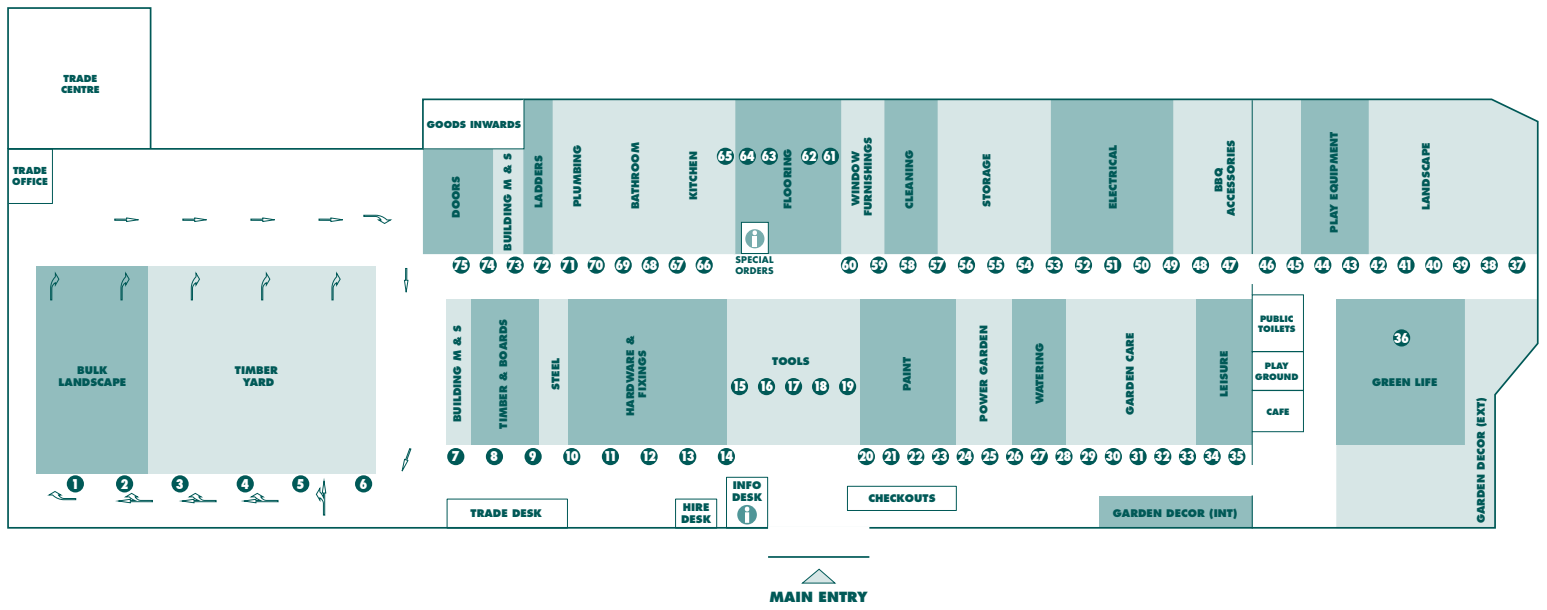

# STORE MAP

**BUNNINGS  
warehouse**

**SHEPPARTON**

PRODUCT	AISLE	PRODUCT	AISLE	PRODUCT	AISLE	PRODUCT	AISLE
<b>A</b>		<b>E</b>		Lawn Seed	32	Seeds	32
Adhesives	20	Electrical Accessories	53	Letterboxes	30	Shade Cloth	29
Air Conditioners	50	Electrical Timer	53	Levels	16	Shade Sails	29
Air Tools	18	Exhaust Fans	53	Lighting Garden / Solar	49	Sheds & Accessories	44
Alum. Furniture	34	Extension Leads	53	Lighting Interior	51	Shelving	55
Antennas	53	<b>F</b>		Lighting Sensor	49	Shelving Brackets	55
Arches	45	Fasteners	10	Line Trimmers	25	Shovels, Spades, Forks	26
Artificial Turf	29	Fence Extensions	40	Locks - Door & Window	13	Shower bases	68
Aviaries	44	Fertilisers	32	Loppers	26	Shower Curtains	68
<b>B</b>		Fillers	20	Lubricants	15	Shower Heads	66
Bamboo Screens	46	Fire Safety	12	<b>M</b>		Shower Screens	68
Bamboo Stakes	44	Flashing	7	Manure	41	Silicone	20
Bathroom Accessories	68	Flashing	7	Mirrors	67	Skylights	72
Bathroom Basins & Cabinets	67	Floor Rugs & underlay	62	Mops	58	Sleepers	timber yard
Bathroom Fan / Heaters	52	Flooring Adhesives	60	Mulch	40	Smoke Alarms	12
Bathroom Vanities	67	Flyscreen & Accessories	12	Mulchers	25	Socket Sets / Spanners	
Batteries	front of toolshop	Furniture Cover	48	<b>N</b>		/ Screwdrivers / Pliers	15
BBQs & Accessories	47	Furniture protectors	12	Nail Guns	18	Spirits / Turps	21
Bins	57	<b>G</b>		Nails	11	Spray Paints	23
Bird Netting	29	Garage door openers	14	Numerals	30	Sprinklers	28
Blinds and Accessories	59	Garage Storage	55	Nuts & Bolts	10	Steel	9
Blower Vacs	25	Garden Edging - Plastic	46	<b>O</b>		Storage Boxes	57
Boots	26	Garden Fencing and Screens	46	Outdoor Furniture	34	Switches & Sockets	53
Brooms & buckets	58	Garden Gloves	26	<b>P</b>		<b>T</b>	
Bubble wrap	55	Garden Hose & Accessories	28	Pad bolts	12	Table : Folding	33
Bug Zappers	47	Garden Sheds / Access	44	Padlocks	12	Tap Fittings	70
Builders Plastic	7	Garden Sprayers	33	Paint - Effect Paint	22	Tape Measures	16
<b>C</b>		Garden Stakes	45	Paint - Exterior	23	Tapes	20
Cabinet Hardware	13	Garden timers	29	Paint - Interior	22	Tapware	66
Castors	12	Garden Tools	26	Paint - Interior woodcare	24	Tarps	27
Cement	timber yard	Garden Tools	26	Paint Brushes & rollers	21	Telephone Accessories	53
Chain/Rope	14	Gas Cylinders / Access	47	Paint Tools	20	Tie Downs	14
Chainsaws	25	Gates	10	Pavers	39	Tiles & Accessories	61
Chair Tips	12	Gazebos	48	Pebbles	38	Tiles Adhesives	60
Chairs	35	Globes	50	Pesticide	33	Timber Flooring	63
Child Safety	12	Grab Rails	68	Pet Doors	12	Timber Joiners	10
Chisels / Files	15	Greenhouses	45	Pickets	9	Timber Mouldings	8
Chlorine	34	Grout	60	Plaster Acc / Trims	7	Toilet Brushes	68
Circular Saw Blades	19	Gutter guard	45	Plasterboard	6	Toilet Seats	67
Citronella Lights & Oils	47	Guttering / Downpipes	70	Plastic Mesh	45	Toilet Suites	67
Cleaning Solutions	58	<b>H</b>		Plumbing Fittings	70	Torches	53
Clothes Airers	57	Hammers	15	Poly Carbonate Sheeting	72	Towel Rails	67
Clothes Lines	57	Hammocks	48	Poly Tubing	29	Trellis - Expanding	41
Compost Bins	27	Hand Trolleys	27	Pool Chemicals	34	Trellis - Plastic	40
Compound Saws	16	Hanging Baskets & Hooks	30	Pool Fencing	10	TV Brackets	53
Concrete & Mortar	timber yard	Heaters	53	Post Supports	10	<b>U</b>	
Conduit	53	Herbicides	32	Pots - Glazed	37	Umbrellas / Bases	48
Coolers/Esky	48	Hinges	13	Pots - Plastic	31	<b>V</b>	
Copper Tubing	71	Hooks	11	Pots - Terracotta	37	Vacuums	58
Craft Paint & Products	20	Hose Fittings	28	Potting Mix	41	Velcro	12
Crow Bars	15	Hose Reels	28	Power boards	53	Vents (wall, ceiling, roof)	73
Cubby Houses	42	Hot Water Units	69	Power Tools & Accessories		Vinyl Tiles	62
Curtains & accessories	59	<b>I</b>		Pressure Pipe	71	<b>W</b>	
<b>D</b>		Insecticides & Insect control	33	Pressure Washers	17	Wallpaper & Borders	20
Decking	timber yard	Insulation Batts	timber yard	PVC Fittings	71	Wardrobe Organisers	54
Decking Stains	24	Ironing Boards	57	<b>R</b>		Wardrobe Systems	54
Dog Kennels	43	Irrigation	29	Rakes	26	Washers - Plumbing	70
Door Chimes	12	<b>J</b>		Rangehoods	66	Water Filtration	64
Door Frames / Jambs	74	Jerry Cans	25	Rivets	11	Watering Cans	28
Door Handles / Knobs	13	<b>K</b>		Roofing	72	Weather Seal	13
Door Mats	60	Kids Play Equipment	42	Rope	14	Weed Killers	32
Door Stops	13	Kitchen Appliances	66	Routers & Router Accessories	19	Weed Mat	29
Door Tracks	13	Kitchen Cabinets	66	Rugs	62	Welders	19
Doors: External	73	Kitchen Display	64	<b>S</b>		Wheelbarrows	27
Doors: Internal	76	Kitchen Sinks	64	Safes	12	Wheels	12
Doors: Screen Doors	75	Kitchen Sinks	64	Sandpaper	20	Wire	53
Down Pipe	71	Kitchen Tidies	57	Saws	15	Wire Brushes	19
Drainage	71	Knives	15	Scales	68	Wire Mesh	45
Drills & Drill Bits	19	<b>L</b>		Secateurs	26	Worm Farms	27
Drop sheets	20	Ladders	72	Security Alarms	12		
		Lamps	52				
		Lattice - Timber	40				
		Laundry Baskets / Hampers	57				
		Laundry Cabinets & Tubs	69				
		Lawn Mowers & Accessories	25				