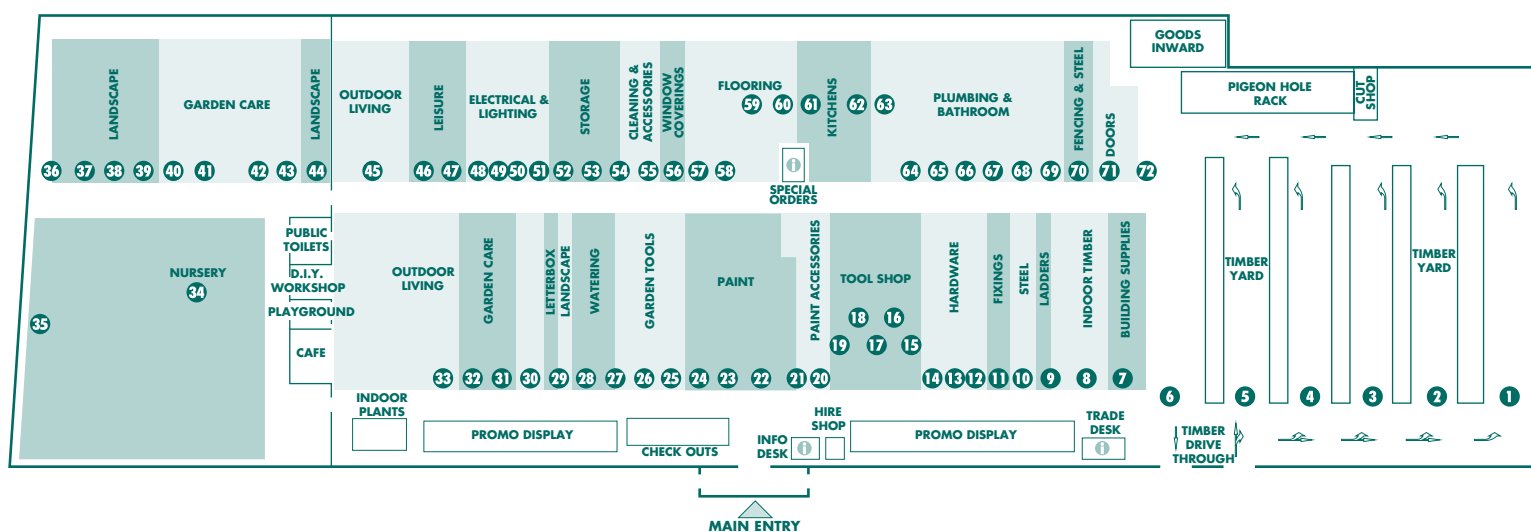

PRODUCT	AISLE	PRODUCT	AISLE	PRODUCT	AISLE	PRODUCT	AISLE
A		E		Lawn Starters 32		Seedlings 32	
Adhesives	20	Electrical Accessories	51	Letterboxes	29	Seeds	32
Air Conditioners	BEHIND 47	Electrical Timer	51	Levels	16	Shade Cloth	29
Air Tools	18	Exhaust Fans	50	Lighting Garden / Solar	48	Shade Sails	29
Antennas	51	Extension Leads	51	Lighting Interior	50	Sheds & Accessories	42
Arches	43	F		Lighting Sensor	50	Shelving	52
Artificial Turf	29	Fasteners	11	Line Trimmers	25	Shelving Brackets	52
Aviaries	43	Fence Extensions	70	Locks- Door & Window	14	Shoe Racks	53
B		Fencing	70	Loppers	26	Shovels, Spades, Forks	26
Bamboo Screens	BEHIND 42	Fertilisers	32	Lubricants	20	Shower bases	65
Bamboo Stakes	BEHIND 40	Fillers	20	M		Shower Curtains	67
Bath Mats	67	Fire Safety	27	Manure	39	Shower Heads	64
Bath Tubs	66	Flashing	7	Masking Tape	20	Shower Screens	65
Bathroom Accessories	67	Floor Rugs & underlay	60	Mirrors	65	Silicone	20
Bathroom Basins & Cabinets	65	Flooring	59	Mops	55	Sink Plugs	67
Bathroom Fan / Heaters	BEHIND 49	Flooring Adhesives	59	Mulch	40	Skylights	10
Bathroom Vanities	67	Flyscreen & Accessories	12	Mulchers	25	Sleepers	1
Batteries	INFRONT TOOLSHOP	Furniture Cover	46	N		Smoke Alarms	13
BBQs	45	Furniture Polish	24	Nail Guns	18	Socket Sets/Spanners/Screwdrivers/Pliers	19
BBQs & Accessories	45	Furniture protectors	24	Nails	11	Spirits/Turps	32
Bins - Indoor	54	G		Numerals	29	Spray Paints	23
Bins- Outdoor	BEHIND 54	Garage door openers	13	Nuts & Bolts	11	Sprinklers	28
Bird Netting	29	Garage Doors	72	O		Steel	10
Bistro Blinds	56	Garage Storage	53	Outdoor Furniture	45	Storage Boxes	52
Blinds and Accessories	56	Garden Edging - Plastic	44	P		Switches & Sockets	50
Blower Vacs	25	Garden Edging - Timber etc.	44	Paint - Effect Paint	22	T	
Boots	27	Garden Fencing and Screens	BEHIND 44	Paint - Exterior	23	Table : Folding	46
Brooms & buckets	55	Garden Gloves	26	Paint - Exterior woodcare	24	Tap Fittings	68
Bubble wrap	BEHIND 51	Garden Hose & Accessories	28	Paint - Interior	22	Tap Measures	16
Bug Zappers	45	Garden Sheds/Access	38	Paint - Interior woodcare	24	Tapes	20
Builders Plastic	7	Garden Sprayers	28	Paint Brushes & rollers	21	Tapware	64
C		Garden Stakes	26	Paint Tools	20	Tarps	29
Cabinet Hardware	10	Garden Stakes	26	Pavers	38	Telephone Accessories	51
Canopies	33	Garden timers	27	Pebbles	36	Tie Downs	51
Carpet	59	Garden Tools	26	Pesticide	31	Tiles & Accessories	58
Ceiling Fans	48	Gas Cylinders/Access	45	Pet Doors	12	Tiles Adhesives	57
Cement	2	Gates	49	Pickets	43	Timber Flooring	60
Chain/Rope	12	Gazebo	33	Plaster Acc/ Trims	3	Timber Joiners	11
Chainsaws	25	Globes	43	Plasterboard	6	Timber Mouldings	7
Chair Tips	13	Greenhouses	43	Plastic Mesh	43	Timber Oils	24
Chairs	47	Grout	57	Plumbing Fittings	68	Toilet Brushes	55
Child Safety	13	Gutter guard	43	Plumbing Supplies & Tools	19	Toilet Seats	66
Chisels / Files	15	Guttering/Downpipes	69	Poly Carbonate Sheeting	10	Toilet Suites	66
Chlorine	46	H		Poly Tubing	27	Torches	51
Circular Saw Blades	17	Hammers	15	Ponds & Pond Pumps	33	Towel Rails	67
Citronella Lights & Oils	45	Hammocks	33	Pool Chemicals	46	Trellis - Expanding	BEHIND 37
Clamps	16	Hand Trolleys	44	Pool Fencing	70	Trellis - Plastic	BEHIND 37
Cleaning Solutions	55	Hanging Baskets & Hooks	30	Post Supports	11	TV Brackets	51
Clothes Airers	54	Heaters	49	Pots - Glazed	34	U	
Clothes Lines	53	Hinges	14	Pots - Plastic	30	Umbrellas/Bases	33
Compost Bins	26	Hooks	13	Pots - Terracotta	35	V	
Compound Saws	17	Hose Fittings	28	Potting Mix	40	Vacuums	55
Concrete & Mortar	Front Timber Yard	Hose Reels	28	Power boards	51	Velcro	13
Coolers/Eskey	33	Hot Water Units	68	Power Tools & Accessories	TOOLSHOP	Vents (wall,ceiling,roof)	10
Copper Tubing	68	I		Pressure Pipe	69	Vices	15
Craft Paint & Products	20	Insecticides & Insect control	45	Pressure Washers	19	Vinyl Tiles	59
Crow Bars	26	Insulation Batts	TIMBER YARD	PVC Fittings	69	W	
Cubby Houses	41	Ironing Boards	54	R		Wallpaper & Borders	20
Curtain Fittings	56	Irrigation	27	Rakes	26	Wardrobe Organisers	52
Curtains	56	J		Rangehoods	62	Wardrobe Systems	52
D		Jerry Cans	28	Rivets	11	Washers- Nuts & Bolts	11
Decking	4	K		Roofing	10	Washers- Plumbing	68
Decking Stains	24	Kids Play Equipments	41	Rope	12	Water Drums	33
Dog Kennels	42	Kitchen Appliances	73	Rugs	59	Water Filtration	61
Door Chimes	13	Kitchen Cabinets	73	S		Watering Cans	28
Door Frames/Jambs	72	Kitchen Display	62	Safes	12	Waterproofing Accessories	7
Door Handles/Knobs	14	Kitchen Sinks	61	Sand	40	Weather Seal	13