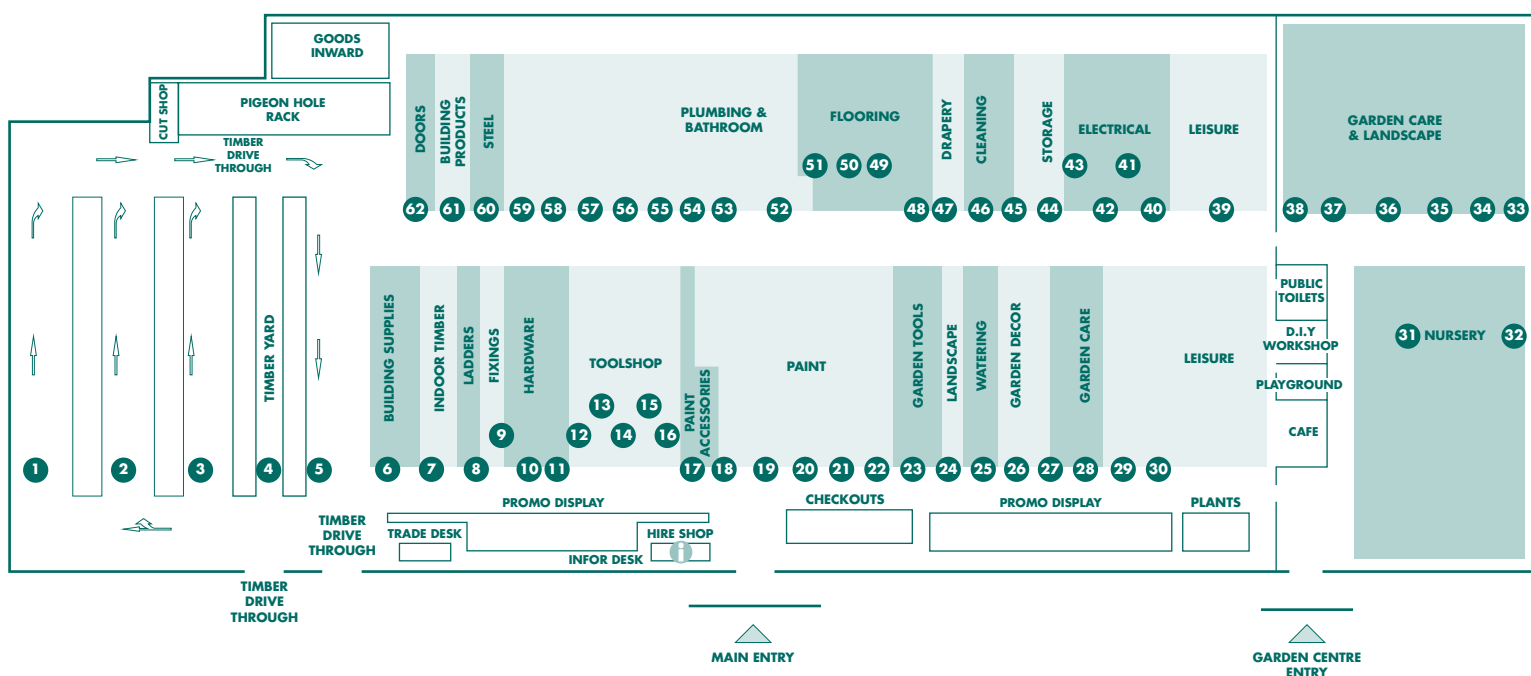

PRODUCT	AISLE	PRODUCT	AISLE	PRODUCT	AISLE	PRODUCT	AISLE
A		E		M		T	
Adhesives	17	Drills & Drill Bits	15,16	Manure	34	Table : Folding	29
Air Conditioners	41	Drop sheets	18	Masking Tape	17	Tap Fittings	25
Air Tools	15	F		Mirrors	56	Tape Measures	13
Alum. Furniture	29	Fasteners	9	Mops	46	Tapes	17
Antennas	43	Fence Extensions	34,35	Mulch	34	Tapware	55
Arches	37	Fencing	60	Mulchers	22	Tarps	24
Artificial Turf	24	Fertilisers	28	N		Telephone Accessories	43
Aviaries	36	Fillers	17	Nails	9	Tie Downs	8
B		Fire Safety	10	Numerals	27	Tiles & Accessories	48
Bamboo Screens	38	Flashing	6	Nuts & Bolts	9	Tiles Adhesives	48
Bamboo Stakes	37	Floor Rugs & underlay	50,51	O		Timber Mouldings	7
Bath Mats	58	Flooring	51	Outdoor Furniture	29	Timber Oils	21
Bath Tubs	56	Flooring Adhesives	48	P		Toilet Brushes	46
Bathroom Accessories	58	Flyscreen & Accessories	8	Packaging Materials	45	Toilet Seats	57
Bathroom Basins & Cabinets	56	Furniture Cover	29	Pad bolts	10	Toilet Suites	57
Bathroom Fan / Heaters	43	Furniture Polish	21	Padlocks	10	Torches	43
Bathroom Vanities	56	Furniture protectors	10	Paint - Effect Paint	19	Towel Rails	58
Batteries	16	G		Paint - Exterior	20	Trellis - Expanding	34
BBQs	39	Garage door openers	9	Paint - Exterior woodcare	21	Trellis - Plastic	35
BBQs & Accessories	39	Garage Storage	45	Paint - Interior	19	TV Brackets	43
Bins - Indoor	45	Garden Edging - Plastic	38	Paint - Interior woodcare	21	U	
Bins- Outdoor	46	Garden Edging - Timber etc.	38	Paint Brushes & rollers	18	Umbrellas/Bases	30
Bird Netting	24	Garden Fencing and Screens	38	Paint Tools	17	V	
Bistro Blinds	47	Garden Gloves	23	Pavers	32	Vacuums	46
Blinds and Accessories	47	Garden Hose & Accessories	25	Pebbles	33	Velcro	10
Blower Vacs	22	Garden Sheds/Access	36	Pesticide	27	Vents (wall,ceiling,roof)	61
Boots	24	Garden Sprayers	27	Pet Doors	8	Vinyl Tiles	50
Brooms & buckets	46	Garden Stakes	38	Pickets	7	W	
Bubble wrap	45	Garden timers	25	Plaster Acc/ Trims	6	Wallpaper & Borders	17
Bug Zappers	39	Garden Tools	23	Plasterboard	5	Wardrobe Organisers	44
Builders Plastic	6	Gas Cylinders/Access	39	Plastic Mesh	37	Wardrobe Systems	44
C		Gates	60	Plumbing Fittings	58	Washers- Nuts & Bolts	9
Cabinet Hardware	11	Gazebos	30	Plumbing Supplies & Tools	58	Washers- Plumbing	58
Canopies	61	Globes	41	Poly Carbonate Sheeting	61	Water Drums	30
Carpet	50/51	Grab Rails	58	Poly Tubing	25	Water Filtration	52
Castors	10	Greenhouses	37	Ponds & Pond Pumps	Indoor Nursery	Watering Cans	25
Cavity Units	62	Guttering/Downpipes	59	Pool Chemicals	29	Waterproofing Accessories	6
Ceiling Fans	41/42	H		Pool Fencing	60	Weather Seal	11
Cement	1	Hammers	12	Post Supports	6	Weed Killers	27
Chain/Rope	9	Hammocks	30	Pots - Glazed	32	Weed Mat	24
Chainsaws	22	Hand Trolleys	38	Pots - Plastic	26	Welders	16
Chair Tips	10	Hanging Baskets & Hooks	26	Pots - Terracotta	32	Wheelbarrows	38
Chairs	29	Heaters	43	Potting Mix	35	Wheels	10
Child Safety	10	Herbicides	27	Power boards	43	Windows	61
Chisels / Files	12	Hinges	11	Pressure Pipe	59	Wire	37
Chlorine	29	Home Automation	10	Pressure Washers	14	Wire Brushes	17
Circular Saw Blades	16	Hooks	10	PVC Fittings	59	Wire Mesh	37
Citronella Lights & Oils	39	Hose Fittings	25	R		Worm Farms	23
Clamps	13	Hose Reels	25	Rakes	23		
Cleaning Solutions	46	Hot Water Units	58	Ranghoods	54		
Clothes Airers	45	I		Rivets	9		
Clothes Lines	46	Insecticides & Insect control	27	Roofing	61		
Compost Bins	23	Insulation Batts	3,4	Rope	8		
Compound Saws	14	Ironing Boards	45	Router & Router Accessories	13		
Concrete & Mortar	2,3	Irrigation	25	Rugs	50		
Conduit	44	J		S			
Coolers/Eskey	30	Jerry Cans	22	Safes	10		
Copper Tubing	58	K		Sand	1		
Craft Paint & Products	17	Kids Play Equipments	36	Sanding Sheets	16		
Crow Bars	12	Kitchen Appliances	54	Sandpaper	16		
Cubby Houses	36	Kitchen Cabinets	54	Saws	16		
Curtain Fittings	47	Kitchen Display	52	Scales	58		
Curtains	47	Kitchen Sinks	52	Secateurs	23		
D		Kitchen Tidies	45				
Decking	3	L					
Decking Stains	21	Ladders	8				
Dog Kennels	36	Lamps	42				
Door Chimes	10	Lattice - Timber	34,35				
Door Frames/Jambs	61	Laundry Baskets/Hampers	45				
Door Handles/Knobs	11						
Door Mats	48						
Door Stops	11						
Door Tracks	11						
Doors	61,62						
Doors : Security Doors	61,62						
Doors External	61,62						
Doors Internal	61,62,