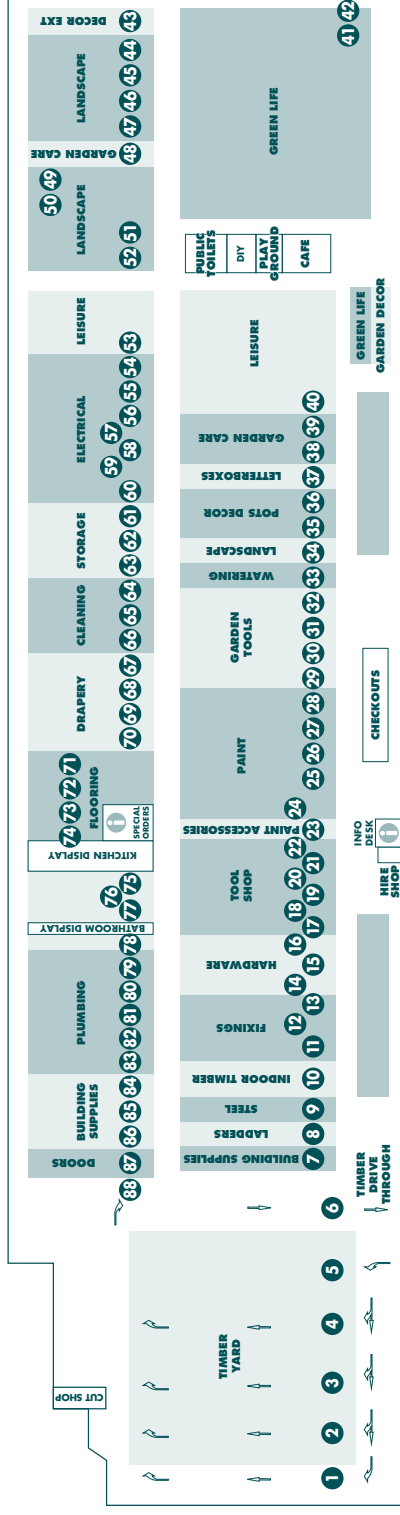

**EXPERT
ADVICE**

**D.I.Y.
ADVICE**

STORE MAP

**BUNNINGS
warehouse**

MENTONE

PRODUCT	AI5LE	PRODUCT	AI5LE	PRODUCT	AI5LE	PRODUCT	AI5LE
A Adhesives	23	E Electrical Accessories	60	Lawn Seed	38	Security Alarms	14
Air Conditioners	back wall 60	Electrical Timer	60	Lawn Starters	38	Seedlings	nursery
Air Tools	21	Exhaust Fans	back wall 55	Letterboxes	37	Seeds	38
Alum. Furniture	40	Extension Leads	60	Levels	18	Shade Cloth	34
Antennas	60	F Fasteners	12	Lighting Garden/Solar	56	Shade Sails	34
Arches	52	Fence	12	Lighting Interior	58+59	Sheds & Accessories	50
Artificial Turf	34	Extensions	landscape back wall	Lighting Sensor	56	Shelving	62
Aviaries	51	Fencing	9	Line Trimmers	30+31	Shelving Brackets	62
B Bamboo Screens	34	Fertilisers	38	Locks – Door & Window	15	Shoe Racks	61
Bamboo Stakes	52	Fillers	23	Loppers	29	Showels, Spades, Forks	29
Bath Mats	81	Fire Safety	14	Lubricants	17	Shower bases	80
Bath Tubs	80	Flashing	7	M Manure	48	Shower Curtains	81
Bathroom Accessories	80	Floor Rugs & underlay	72	Masking Tape	23	Shower Heads	78
Bathroom Basins & Cabinets	80	Flooring	70+71	Mirrors	79	Shower Screens	80
Bathroom Fan/Heaters	back wall 56	Flooring Adhesives	69	Mops	66	Silicone	23
Bathroom Vanities	80	Flyscreen & Accessories	13	Mulch	47	Sink Plugs	82
Batteries	toolshop	Furniture Cover	55	Mulchers	31	Skylights	84
BBQs	53	Furniture Polish	28	N Nail Guns	22	Sleepers	2
BBQs & Accessories	53	Furniture protectors	14	Nails	12	Smoke Alarms	14
Bins – Indoor	67	G Garage door openers	14	Numerals	37	Socket Sets/Spanners/Pliers	64
Bins – Outdoor	67	Garage Doors	88	Nuts & Bolts	12	Screwdrivers/Pliers	60
Bird Netting	34	Garage Storage	63	Outdoor Furniture	39+40	Spirits/Turps	17
Bistro Blinds	68	Garden Edging – Plastic	34	Packaging	back wall	Spray Paints	25
Blinds & Accessories	68	Garden Edging – Timber etc.	34	Materials	opposite 66	Sprinklers	33
Blower Vacs	30+31	Garden Fencing & Screens	34	O Outdoor Furniture	39+40	Steel	9
Boots	29	Garden Gloves	29	Paint – Exterior	26	Storage Boxes	64
Brooms & buckets	65+66	Garden Hoses & Accessories	33	Paint – Effect Paint	25	Switches & Sockets	60
Bubble wrap	back wall 66	Garden Sheds/Access	50	Paint – Interior	28	T Table: Folding	54
Bug Zappers	53	Guttering/Downpipes	83+84	Paint – Exterior woodcare	28	Tap Fittings	33
Builders Plastic	85	H Hammers	17	Paint – Interior woodcare	25	Tape Measures	18
C Cabinet Hardware	15	Hammocks	54	Paint – Interior	28	Tapes	23
Canopies	85	Hand Trolleys	30	Paint – Exterior	26	Tapware	78
Carpet	72	Hanging Baskets & Hooks	36	Paint – Exterior woodcare	28	Tarps	30
Castors	13	Heaters	promo area	Pest Control	13	Telephone Accessories	60
Cavity Units	80	Herbicides	38	Pesticide	25	Tie Downs	13
Ceiling Fans	back wall 55	Hinges	15	Pet Doors	13	Tiles & Accessories	69
Cement	7 + timber yard	Home Automation	14	Pickets	51	Tiles Adhesives	69
Chain/Rope	13	Hooks	13	Plaster Acc./Trims	7	Timber Flooring	72
Chainsaws	30+31	Hose Fittings	33	Plasterboard	3	Timber Joiners	7
Chair Tips	14	Hose Reels	33	Plastic Mesh	52	Timber Mouldings	10
Chairs	54	Hot Water Units	back wall 85	Plumbing Fittings	81	Timber Oils	28
Child Safety	14	Insecticides & Insect control	37	Plumbing Supplies & Tools	17	Toilet Brushes	66
Chisels/Files	17	Insulation Batts	6	Poly Carbonate Sheeting	8	Toilet Seats	80
Chlorine	55	Ironing Boards	65	Poly Tubing	32	Toilet Suites	80
Circular Saw Blades	22	Irrigation	32	Ponds & Pond Pumps	indoor nursery	Torches	60
Citronella Lights & Oils	53	J Jerry Cans	31	Pool Chemicals	55	Towel Rails	81
Clamps	18	Kids Play Equipment	49	Pool Fencing	9	Trellis –	
Cleaning Solutions	66	Kitchen Appliances	73+74	Post Supports	7	Expanding	back wall landscape
Clothes Airers	65	Kitchen Cabinets	76	Pots – Glazed	35+36	Trellis –	Plastic
Clothes Lines	65	Kitchen Cabinets	76	Pots – Plastic	35+36	TV Brackets	60
Compound Bins	30	Kitchen Display	73+74	Pots – Terraotta	44	U Umbrellas/Bases	55
Compound Saws	18	Kitchen Sinks	74	Potting Mix	49	Vacuums	20+66
Concrete & Mortar	timber yard	Kitchen Tidies	75	Power boards	60	Velcro	14
Conduit	back end 60	Knives	17	Power Tools & Accessories	18+22	Vents (wall, ceiling, roof)	85
Coolers/Esky	54	Ladders	8	Pressure Pipe	pigeon racks	Vices	19
Copper Tubing	82	Lamps	58+59	Pressure Washers	19	Vinyl Tiles	71
Craft Paint & Products	23	Latex		PVC Fittings	82	W Wallpaper & Borders	23
Crow Bars	29	– Timber	back wall landscape	R Rakes	29	Wardrobe Organisers	62
Cubby Houses	48	– Timber	back wall landscape	Rangehoods	73+74	Wardrobe Systems	61+62
Curtain Fittings	68	Laundry Baskets/Hampers	65	Rivets	12	Washers – Nuts & Bolts	12
Curtains	68	Laundry Cabinets & Tubs	79	Roofing	8	Washers – Plumbing	81
D Decking	timber yard	Lawn Mowers & Accessories	30+31	Rope	13	Water Drums	near DIY
Decking Stairs	28	Drop sheets	24	Routers & Router Accessories	18	Water Filtration	74
Dog Kennels	48	Down Pipe	83	Rugs	72	Watering Cans	33
Door Chimes	14	Drainage	84	S Safes	14	Waterproofing Accessories	7
Door Frames/Lamb	84+85	Drills & Drill Bits	22	Sanding Sheets	48	Weather Seal	13
Door Handles/Knobs	15	Drill bits	22	Sandpaper	23	Weed Killers	37
Door Mats	69	Drop sheets	24	Saws	17	Weed Mat	34
Door Stops	14	Decking	28	Scales	81	Welders	22
Door Tracks	15	Decking Stairs	28	Secateurs	29	Wheelbarrows	32
Doors	86+87	Decking Stairs	28	Secateurs	29	Wheels	13
Doors: Security Doors	88	Decking Stairs	28	Secateurs	29	Windows	84+85
Doors: External	86+87	Decking Stairs	28	Secateurs	29	Wire	52
Doors: Internal	86	Decking Stairs	28	Secateurs	29	Wire Brushes	22+23
Doors: Screen Doors	back wall 86	Decking Stairs	28	Secateurs	29	Wire Mesh	52
Down Pipe	83	Decking Stairs	28	Secateurs	29	Work Benches	22
Drainage	84	Decking Stairs	28	Secateurs	29	Worm Farms	30
Drills & Drill Bits	22	Decking Stairs	28	Secateurs	29		