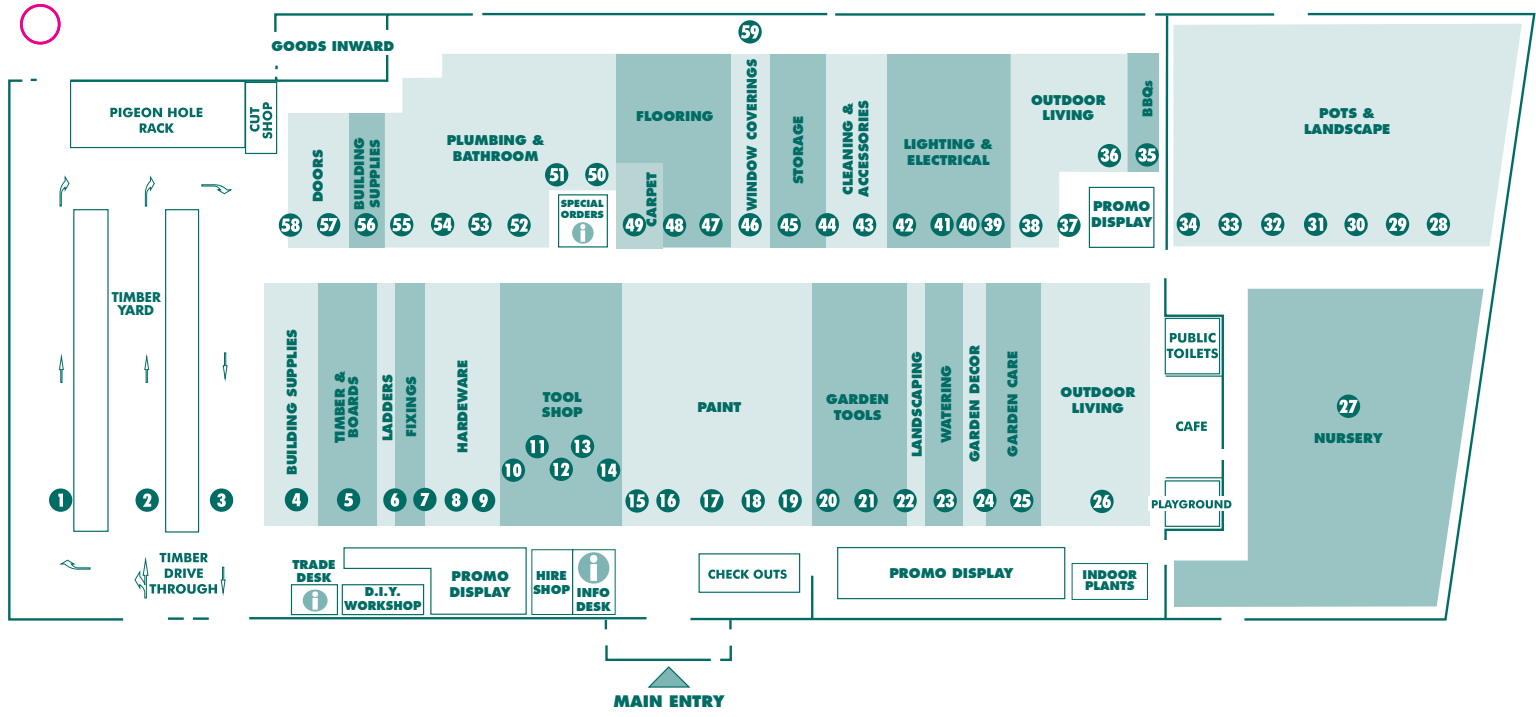

PRODUCT	AISLE	PRODUCT	AISLE	PRODUCT	AISLE	PRODUCT	AISLE
A		E		Lawn Mowers & Accessories	20	Secateurs	21
Adhesives	15	Electrical Accessories	39,42	Lawn Seed	25	Security Alarms	8
Adhesives-Flooring	47	Electrical Flex	42	Lawn Starters	25	Security Doors	57
Air Compressors	13	Electrical Timer	42	Letterboxes	22	Seedlings	Nursery
Air Conditioners	Promotional	Eskeys & Coolers	37	Levels	11	Seeds	25
Air Tools	13	Exhaust Fans	Backwall	Lighting	39,41	Shade Cloth	35
Aluminium Furniture	38	Extension Leads	42	Lighting Garden & Solar	39	Shade Sails	35
Aluminium Mouldings	56	Exterior Lighting	39	Lighting Sensor	39	Sheds & Accessories	33
Antennas	42	Exterior Paint	18	Line Trimmers	20	Shelving	44,45
Anti-Bird Netting	35	External Hooks	7	Locks	8	Shelving Brackets	44
Arches	34			Loppers	21	Shoe Racks	45
Artificial Turf	35	F		Lubricants	10	Shovels, Spades, Forks	21
Aviaries	33	Fasteners	9	M		Shower bases	53
Awnings	46,55	Fence Accessories	56	Manure	30	Shower Curtains	53
B		Fence Finish	19	Masking Tape	15	Shower Heads	51
Bamboo Screens	34	Fence Sheets	56	Mats - Door	47	Shower Screens	53
Bamboo Stakes	34	Ferns	Nursery	Metal Guttering & Accessories	54	Shower Stalls	51
Bath Mats	47	Fertilisers	25	Mirrors	52	Shredders	20
Bath Displays	52	Fillers	15	Mops	43	Silicone	15
Bath Tubs	52	Fire Safety	8	Mouldings Timber	5	Sink Plugs	55
Bathroom Accessories	53	Flashing	4	Mower & Accessories	20	Skylights	56
Bathroom Basins	51	Floating Flooring	49	Mulch	30	Sleepers	1
Bathroom Cabinets	52	Floor Rugs	48	Mulchers	20	Sliding Door Tracks	9
Bathroom Fan & Heaters	Backwall	Floor Underlay	49	N		Smoke Alarms	8
Bathroom Vanities	52	Flooring Underlay	3	Nail Guns	13	Socket Sets/ Spanners/ Screwdrivers/ Pliers	10
Batteries	Toolshop	Flooring Adhesives	47	Nails & Screws	6	Solder	14,55
BBQs	36	Fluorescent Globes	39,40	Numerals	22	Spades	21
BBQs & Accessories	36	Flyscreen & Accessories	7	Nuts & Bolts	7	Spirits & Turps	16
Benches Outdoor	38	Folding Doors	57	O		Spray Paints	18
Bins - Indoor	43	Forks	21	Outdoor Chairs	26	Sprinklers	23
Bins - Outdoor	Backwall	Fountains & Ponds	26	Outdoor Furniture	38	Stakes	34
Bird Netting	35	Furniture Polish	19	Outdoor Lounges	38	Stanley Knives	10
Bistro Blinds	46	G		Outdoor Nursery	Nursery	Steel	56
Blinds & Accessories	46	Galvanised Fittings	6	Outdoor Settings	38	Steel Furniture	38
Blower Vacs	20	Galvanised Shelving	45	Outdoor Swings	38	Storage	44
Bolts	7	Garage Storage	45	Outdoor Tables & Chairs	26	Storage Boxes	44
Boots	21	Garbage Bins	43, Backwall	Ovens	50	Storage Hooks	8,45
Brass Tap Fittings	52	Garden Carts	22	P		Support Posts	Timberyard
Brooms & Buckets	43	Garden Edging	1,34	Pad bolts	8	Switches & Sockets	42
Bubble wrap	45	Garden Edging - Plastic	34	Padlocks	8	T	
Bug Zappers	35	Garden Edging - Timber etc.	1,34	Paint - Exterior	18,19	Tables	26,37,38
Bulbs	Nursery	Garden Edging - Timber etc.	1,34	Paint - Exterior Woodcare	19	Tap Fittings	55
Builders Plastic	4	Garden Fencing & Screens	34	Paint - Interior	17	Tape Measures	11
C		Garden Gloves	21	Paint Brushes & Rollers	16	Tapes	15
Cabinet Hardware	9	Garden Hose & Accessories	23	Paint Desk	16	Tapware	51
Carpet Runners	48	Garden Irrigation	23	Paint Filler	15	Tarps	22
Carpeting	Backwall	Garden Lighting	39	Paint Scrapers	15	Telephone & Television Accessories	42
Carpet - Outdoor	Backwall	Garden Power Tools	20	Paint Tools	15,16	Tie Downs	7
Castors	9	Garden Sheds & Accessories	33	Pantries	44, Backwall	Tiles	48
Cavity Units	58	Garden Sieves	21	Pavers	29	Tile Accessories	47
Ceiling Fans	Backwall	Garden Sprayers	24	Paving Paint	19	Tile Adhesives	47
Cement	1	Garden Stakes	34	Pebbles	28	Timber	1,2,3,5
Cement Products	4	Garden Timers	23	Pesticide	24	Timber Boards	3
Ceramic Pots	Nursery	Garden Tools	21	Pet Doors	7	Timber Fixing Accessories	6,7
Ceramic Tile Adhesives	47	Gas Cylinders & Accessories	36	Pickets	5	Timber Flooring	3
Ceramic Tiles	48	Gas Tools	14	Pine	2,5	Timber Furniture	38
Chain Wire	7	Gate Hooks & Fittings	8	Pine Poles	Timberyard	Timber Joiners	4
Chain & Rope	7	Gates	58	Pineboards	3	Timber Mouldings	5
Chainsaws	20	Gazebos	Backwall	Pineboards	3	Timber Oils	19
Chair Tips	8	Globes	40	Plant Food	25	Toilet Brushes	53
Chairs	37	Grab Rails	53	Plant Pots	24,27	Toilet Seats	52
Child Safety	8	Greenhouses	34	Plaster Accessories & Trims	4	Toilet Suites	52
Chisels & Files	10	GROUT	47	Plasterboard	4	Torches	42
Chlorine	Backwall	Gutterguard	34	Plastic Mesh	34	Towel Rails	53
Circular Saw Blades	14	Guttering/Downpipes - Galvanised	54	Plugs	4	Trellis - Expanding	28