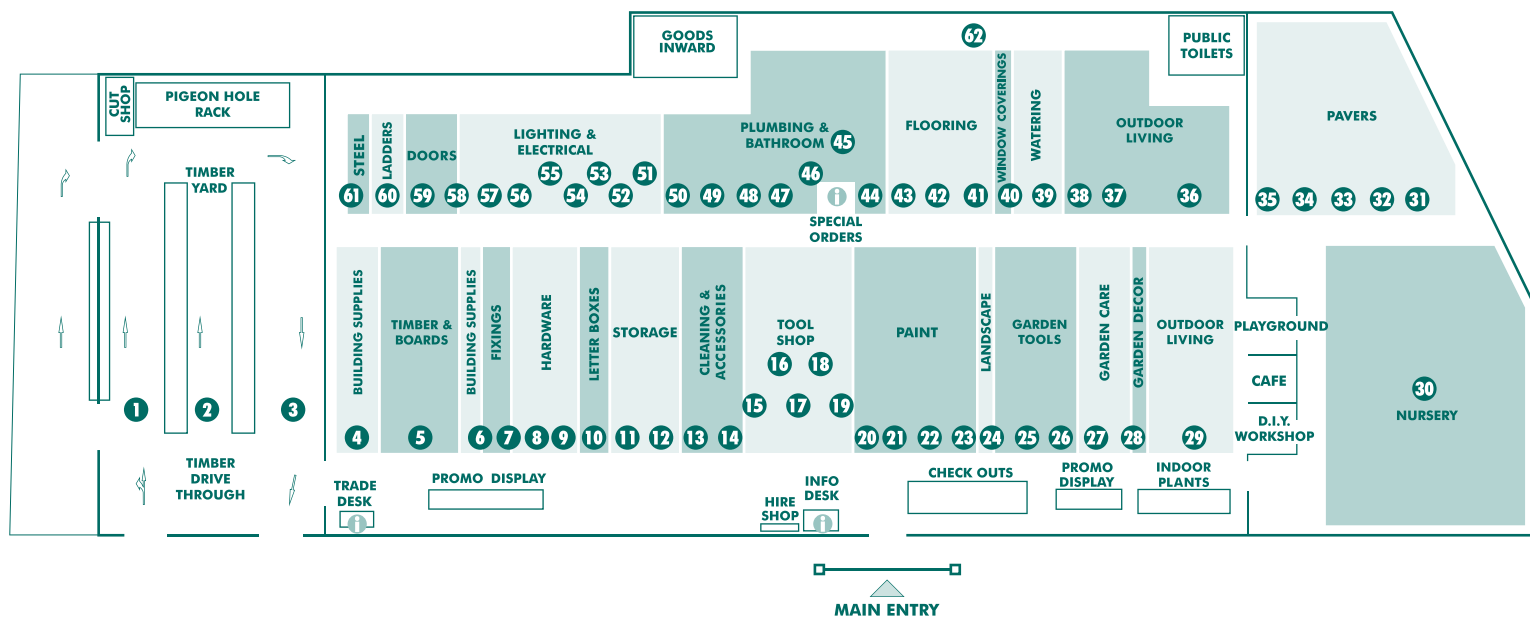

PRODUCT	AISLE	PRODUCT	AISLE	PRODUCT	AISLE	PRODUCT	AISLE
A		F		M		T	
Adhesives	20	Fasteners	7	Manure	33	Tables	29
Adhesives - Flooring	43	Fence Accessories	10	Masking Tape	20	Tap Fittings	49
Air Compressors	18	Fence Finish	24	Mats - Door	43	Tape Measures	16
Air Conditioners PROMO	7,8,9	Fence Sheets	4	Metal Guttering & Acc.	50	Tapes	16
Air Tools	18	Ferns	30	Mirrors	47	Tapware	45
Alum. Mouldings	61	Fertilisers	27,33	Mops	14	Tarps	10
Antennas	57	Fillers	20	Mouldings Timber	5	Television Accessories	57
Anti-Bird Netting	39,38	Fire Safety	8	Mowers & Accessories	25	Tile Adhesive	43
Arches	35	Flashing	3	Mulch	33	Tile Cutters	43
Aviaries	35	Floating Flooring	41	Mulchers	33	Tiles - Ceramic	42
Awnings	6	Floor Rugs	42	Nails/Guns	19	Tiles - Vinyl	41
B		Floor Underlay	41	Nails/Screws	7	Tiles Accessories	43
Bamboo Screens	28	Florescent Globes	53	Numerals	10	Timber INDOOR	5
Bamboo Stakes	34	Flyscreen Accessories	8	Nuts & Bolts	6	Timber Boards INDOOR	5
Bath Display	45	Forks	26	O		Timber Finishes	24
Bath Tubs	44	Fountains/Ponds	29	Outdoor Chairs	37,38	Timber Fixing Accessories	7
Bathroom Accessories	47	Furniture Polish	24	Outdoor Furniture	29,37	Timber Flooring	41
Bathroom Basins	44	G		Outdoor Lounges	29,37	Timber Furniture	29
Bathroom Cabinets	46	Garage Storage	12	Outdoor Nurseries	30	Timber Oils	24
Bathroom Fan / Heaters	53	Garbage Bins	13	Outdoor Settings	29	Timber Sheets	5
Bathroom Vanities	47	Garden Edging	28	Outdoor Swings	29	Toilet Brushes	14
Batteries	19	Garden Edging - Plastic	28	Outdoor Tables & Chairs	29,37	Toilet Seats	44
BBQs	36	Garden Edging - Timber etc.	2	Ovens	45	Toilet Suites	44
BBQs & Accessories	36	Garden Fencing and Screens	1	P		Torches	56
Benches Outdoor	29	Garden Hose Accessories	39	Padbolts	10	Towel Rails	47
Bins	13	Garden Hoses	39	Padlocks	10	Trellis - Expanding	34
Bird Netting	39,38	Garden Irrigation	39	Paint	21	Trellis - Plastic	34
Bistro Blinds	40	Garden Lighting	51	Paint Brushes	21	Trolleys	24
Blinds and Accessories	40	Garden Power Tools	25	Paint Desks	21	Turps	21
Blower Vacs	25	Garden Sheds/Access	35	Paint Fillers	20	U	
Bolts	6	Garden Sprayers	27	Paint Rollers	21	U	
Boots	25	Garden Stakes	36	Paint Scrapers	20	Umbrellas/Bases	29
Brass Tap Fittings	49	Garden Tools	26	Paint Tools	20	V	
Brooms	14	Garden Gloves	26	Pantries	45,11	Vacuums	14
Buckets	14	Gas Cylinders/Access	36	Pavers	32	Valves	49
Bug Zappers	36	Gas Tools	15	Paving Paint	23	Vanity Units	45
Bulbs	29	Gate Hooks/Fittings	10	Pebbles	35	Venetian Blinds	40
C		Gates	4	Pesticide	27	Vents (wall, ceiling, roof)	61
Cabinet Fixings	9	Gazebos	29	Pet Doors	8	Vices	16
Carpet Runners	41	Glass Bricks	41	Pickets	1	Vinyl	41
Carpeting	41	Globes	53	Pine	2	Vinyl Tiles	41
Carpet-Outdoor	41	Grab Rails	47	Pine Poles	1	W	
Castors	8	Greenhouses	35	Pine Shelving	11	Wall Lights	54
Cavity Units	11	Grout	43	Pineboards	3	Wardrobe Organisers	17
Ceiling Fans	53	Gutterguard	34	Plant Food	27	Wardrobe Systems	17
Cement	2	Guttering/Downpipes - Galvanised	50	Plant Pots	28	Washers/ Valves	49
Cement products	4	Guttering/Downpipes - PVC	50	Plants	30	Water Tanks	1
Ceramic Pots	31	H		Plaster Acc/ Trims	5	Water Filters	46
Ceramic tile adhesives	43	Hammers	15	Plasterboard	3	Water Heaters	50
Ceramic Tiles	42	Hammocks	29	Plastic Mesh	34	Watering Cans	38
Chain Wire	8	Hand Tools	15	Plastic Sheeting	6	Waterproofing Accessories	43
Chain/Rope	8	Hand Trolleys	24	Plugs	49	Weed Killers	27
Chainsaws	25	Hanging Baskets & Hooks	28	Plumbing Adaptors	50	Weed Mat	BACK WALL 40
Chair Tips	10	Hardwood	5	Plumbing Fittings	50	Welders	19
Child Safety	8	Hardwood Sheets	3	Plumbing Supplies	50	Wheel Barrows	24
Chisels / Files	15	Heaters PROMO	7,8,9	Plumbing Tools	15	Wheelbarrows	24
Chlorine	36	Herbicides	27	Poly Carbonate Sheeting	6	Wheeie Bins	13
Circular Saw Blades	19	Heritage	6	Poly Pipe	48	Wheels	10
Citronella Lights & Oils	36	High Gloss Enamels	23	Ponds	29	Windows	59
Clamps	16	Hinges	9	Pool Chemicals	36	Wire Brushes	19
Cleaning Solutions	14	Hooks	7	Pool Fencing	4	Wire Storage Baskets	12
Clothes Airers	13	Hose & Hose fittings	39	Post Supports	6	Wire Ware	34
Clothes Lines	13	Hose Reels & Hangers	39	Post Supports	6	Wood Tiles	44
Colour Cards	22	Hot Water Units	50	Pots - Glazed	31	Work Benches	15
Compost Bins	26	I		Pots - Plastic	28	Worm Farms	26
Compound Saws	17	Insecticides	27	Pots - Terracotta	31		
Concrete & Mortar	5	Insinkerators/Sinks	46	Potting Mix	33		
Concrete Ornaments	30	Insulation Batts	2	Power Garden	25		
Concrete Pavers	32	Interior Finishes	24	Power Tool Accessories	19