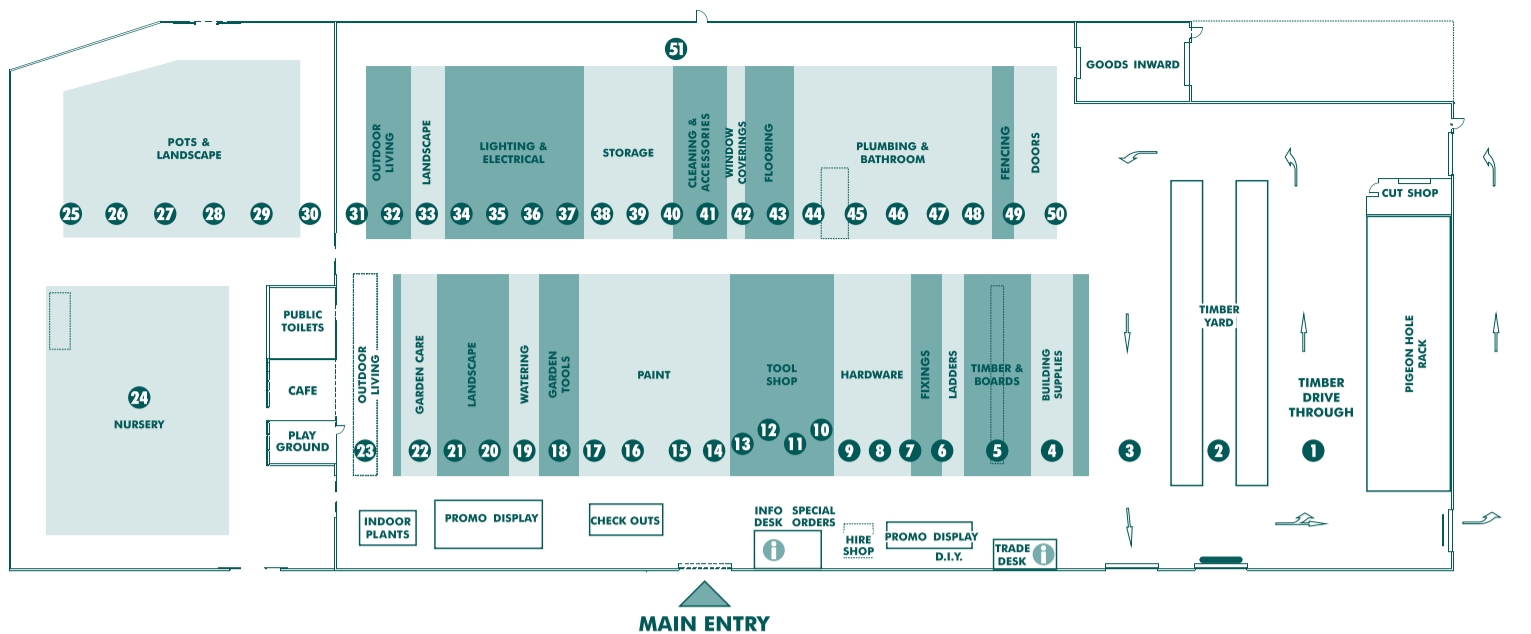

PRODUCT	AISLE	PRODUCT	AISLE	PRODUCT	AISLE	PRODUCT	AISLE
A		E		Levels	12	Sheds & Accessories	30
Adhesives	14	Electrical Accessories	37	Lighting Garden / Solar	34	Shelving	39
Air Conditioners	51	Electrical Timer	37	Lighting Interior	35	Shelving Brackets	7
Air Tools	10	Exhaust Fans	51	Lighting Sensor	34	Shoe Racks	39
Alum. Furniture	32	Extension Leads	37	Line Trimmers	18	Shovels, Spades, Forks	20
Antennas	37			Locks - Door & Window	9	Shower bases	47
Arches	30	F		Loppers	20	Shower Curtains	45
Artificial Turf	33	Fasteners	6	Lubricants	10	Shower Heads	45
Aviaries	30	Fence Extensions	26			Shower Screens	47
B		Fencing	49	M		Silicone	14
Bamboo Screens	30	Fertilisers	22	Manure	26	Sink Plugs	47
Bamboo Stakes	30	Fillers	14	Masking Tape	15	Skylights	51
Bath Mats	46	Fire Safety	7	Mirrors	46	Sleepers	1
Bath Tubs	45	Flashing	4&48	Mops	41	Smoke Alarms	7
Bathroom Accessories	46	Floor Rugs & underlay	51	Mulch	27	Socket Sets / Spanners /	
Bathroom Basins & Cabinets	46	Flooring	43	Mulchers	18	Screwdrivers / Pliers	13
Bathroom Fan / Heaters	51	Flooring Adhesives	43			Spirits / Turps	14
Bathroom Vanities	45	Flyscreen & Accessories	8	N		Spray Paints	17
Batteries	10	Furniture Cover	31	Nail Guns	53	Sprinklers	19
BBQs	31	Furniture Polish	41	Nails	53	Steel	50
BBQs & Accessories	23	Furniture protectors	8	Numerals	21	Storage Boxes	40
Bins - Indoor	40			Nuts & Bolts	6	Switches & Sockets	37
Bins - Outdoor	40	G					
Bird Netting	33	Garage door openers	9	O		T	
Bistro Blinds	42	Garage Doors	9	Outdoor Furniture	32	Table : Folding	31
Blinds and Accessories	42	Garage Storage	38			Tap Fittings	47
Blower Vacs	18	Garden Edging - Plastic	30	P		Tape Measures	12
Boots	20	Garden Edging - Timber etc.	30	Packaging Materials	38	Tapes	15
Brooms & buckets	41	Garden Fencing and Screens	30	Pad bolts	9	Tapware	45
Bubble wrap	38	Garden Gloves	20	Padlocks	9	Tarps	33
Bug Zappers	23	Garden Hose & Accessories	19	Paint - Effect Paint	16	Telephone Accessories	37
Builders Plastic	4	Garden Sheds / Access	29	Paint - Exterior	14	Tie Downs	8
		Garden Sprayers	22	Paint - Exterior woodcare	17	Tiles & Accessories	43
C		Garden Stakes	30	Paint - Interior	16	Tiles Adhesives	43
Cabinet Hardware	9	Garden timers	30	Paint - Interior woodcare	17	Timber Flooring	43
Canopies	5	Garden Tools	20	Paint - Interior woodcare	17	Timber Joiners	4
Carpet	42	Gas Cylinders / Access	23	Paint Brushes & rollers	15	Timber Mouldings	5
Castors	8	Gates	49	Paint Tools	15	Timber Oils	17
Cavity Units	50	Gazebos	31	Pavers	25	Toilet Brushes	41
Ceiling Fans	51	Globes	35	Pebbles	28	Toilet Seats	46
Cement	4	Grab Rails	46	Pesticide	22	Toilet Suites	47
Chain / Rope	8	Greenhouses	30	Pet Doors	8	Torches	37
Chainsaws	18	Grout	43	Pickets	3	Towel Rails	46
Chair Tips	8	Gutter guard	33	Plaster Acc / Trims	3	Trellis - Expanding	26
Chairs	32	Guttering / Downpipes	48	Plasterboard	3	Trellis - Plastic	26
Child Safety	7			Plastic Mesh	53	TV Brackets	37
Chisels / Files	13	H		Plumbing Fittings	48		
Chlorine	51	Hammers	12	Plumbing Supplies & Tools	47	U	
Circular Saw Blades	10	Hammocks	51	Poly Carbonate Sheeting	4	Umbrellas / Bases	31
Citronella Lights & Oils	23	Hand Trolleys	20	Poly Tubing	19		
Clamps	13	Hanging Baskets & Hooks	21	Ponds & Pond Pumps	23	V	
Claps	13	Heaters	51	Pool Chemicals	48	Vacuums	41
Cleaning Solutions	41	Herbicides	22	Pool Fencing	47	Velcro	8
Clothes Airers	51	Hinges	9	Post Supports	4	Vents (wall, ceiling, roof)	51
Clothes Lines	51	Hooks	8	Pots - Glazed	21	Vices	13
Compost Bins	29	Hose Fittings	19	Pots - Plastic	21		
Compound Saws	12	Hose Reels	19	Pots - Terracotta	25	W	
Concrete & Mortar	4	Hose Reels	19	Potting Mix	27	Wardrobe Organisers	39
Conduit	51	Hot Water Units	50	Power boards	37	Wardrobe Systems	39
Coolers / Esky	23			Power Tools & Accessories	10	Washers - Nuts & Bolts	6
Copper Tubing	48	I		Pressure Pipe	48	Washers - Plumbing	47
Craft Paint & Products	14	Insecticides & Insect control	22	Pressure Washers	13	Water Drums	23
Crow Bars	20	Insulation Batts	1	PVC Fittings	48	Water Filtration	44
Cubby Houses	28	Ironing Boards	51			Watering Cans	19
Curtain Fittings	42	Irrigation	19	R		Waterproofing Accessories	4
Curtains	42			Rakes	20	Weather Seal	9
		J		Rangehoods	44	Weed Killers	22
D		Jerry Cans	18	Rivets	6	Weed Mat	33
Decking	1			Roofing	1	Welders	11
Decking Stains	17	K		Rope	8	Wheelbarrows	20
Dog Kennels	29	Kids Play Equipments	28	Routers & Router Accessories	11	Wheels	8