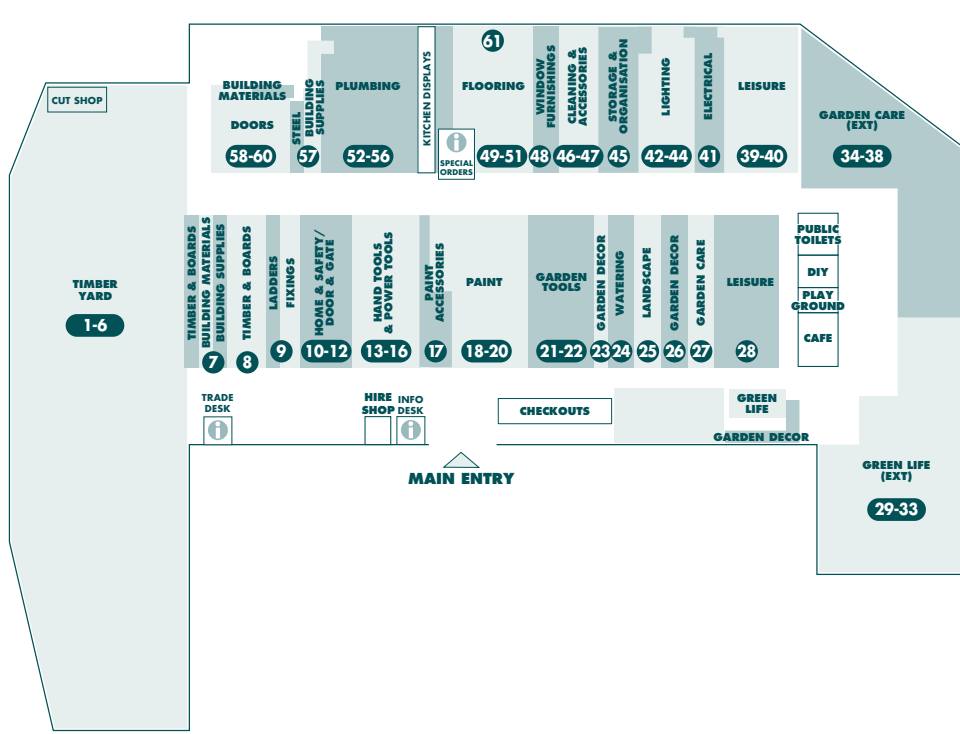

# STORE MAP

**BUNNINGS  
warehouse**

**PROSPECT**

PRODUCT	AISLE	PRODUCT	AISLE	PRODUCT	AISLE	PRODUCT	AISLE
<b>A</b>		<b>E</b>		Laundry Baskets/Hampers	46	Sealers	17
Adhesives	17	Electrical Accessories	44	Laundry Cabinets & Tubs	55	Secateurs	22
Adhesives – Flooring	49	Electrical Timer	44	Lawn Mowers & Accessories	21	Security Alarms	11
Air Compressors	16	Electrical Flex	44	Lawn Seed	27	Security Doors	60
Air Tools	16	Eskys/Coolers	40	Lawn Starters	27	Seeding Packets	27
Alum. Mouldings	57	Exhaust Fans	44	Letterboxes	23	Seeds	27
Alum. Frieze	57	Extension Leads	44	Levels	14	Shade Cloth	25
Alum. Furniture	40	Exterior Awnings	48	Lighting	42	Shade Sails	25
Antennas	44	Exterior Lighting	41	Lighting Garden/Solar	41	Sheds & Accessories	37
Anti-Bird Netting	25	Exterior Paint	20	Lighting Interior	41	Shelving	45
Arches	37	External Hooks	10	Lighting Sensor	41	Shelving Brackets	45
Artificial Turf	25	<b>F</b>		Line Trimmers	21	Shoe Racks	45
Aviaries	37	Fasteners	9	Locks – Door & Window	12	Shovels, Spades, Forks	22
Awnings	48	Fence Sheets	58	Loppers	22	Shower bases	55
<b>B</b>		Fencing	58	Lubricants	13	Shower Curtains	55
Bamboo Screens	25	Fertilisers	27	<b>M</b>		Shower Heads	55
Bamboo Stakes	36	Fillers	17	Manure	31	Shower Screens	55
Bath Mats	55	Fire Safety	11	Masking Tape	17	Shredders	21
Bath Tubs	52	Flashing	7	Mats – Door	49	Silicone	17
Bathroom Accessories	55	Floating Flooring	51	Metal Guttering & Acc.	57	Sink Plugs	55
Bathroom Basins & Cabinets	55	Floor Rugs	51	Mirrors	55	Skylights	57
Bathroom Fan/Heaters	43	Floor Underlay	51	Mops	47	Sleepers	1
Bathroom Vanities	55	Flooring	51	Moulding Timber	8	Sliding Door Tracks	12
Batteries	16	Flooring Adhesives	49	Mowers & Accessories	21	Smoke Alarms	11
BBQs & Accessories	40	Fluorescent Globes	41	Mulch	31	Socket Sets/Spanners/	
Benches Outdoor	40	Flyscreen Accessories	11	Mulchers	21	Screwdrivers/Pliers	13
Bins – Indoor	47	Folding Doors	59	<b>N</b>		Solder	15
Bird Netting	25	Forks	23	Nail Guns	16	Spades	22
Bistro Blinds	48	Furniture Polish	19	Nails	9	Spirits/Turps	18
Blinds & Accessories	48	Furniture protectors	11	Numerals	23	Spray Paints	17
Blower Vacs	21	<b>G</b>		Nuts & Bolts	9	Sprinklers	24
Bolts	9	Galvanised Fittings	56	<b>O</b>		Stakes	30
Boots	22	Galvanised Shelving	46	Outdoor Chairs	40	Steel	57
Brass Tap Fittings	56	Garage door openers	11	Outdoor Furniture	39	Storage Bins/Boxes	45
Brooms & buckets	47	Garage Storage	46	Outdoor Swings	40	Storage Crates	45
Bubble wrap	45	Garbage Bins	47	Ovens	53	Storage Hooks	10
Bug Zappers	27	Garden Edging – Plastic	25	<b>P</b>		Switches & Sockets	44
Builders Plastic	7	Garden Edging – Timber etc.	25	Packaging Materials	45	Sub-Soil Drainage Pipe	57
Bulbs	27	Garden Fencing & Screens	25	Padlocks	10	<b>T</b>	
<b>C</b>		Garden Gloves	22	Paint – Effect Paint	19	Tables	40
Cabinet Hardware/Fixings	12	Garden Hose & Accessories	24	Paint – Exterior	20	Tap Fittings	54
Canopies	61	Garden Irrigation	24	Paint – Exterior woodcare	20	Tape Measures	14
Carpet	51	Garden Lighting	41	Paint – Interior	19	Tapes	17
Carpet Outdoor	50	Garden Power Tools	21	Paint – Interior woodcare	20	Tapware	54
Castors	11	Garden Sheds/Access	37	Paint – Interior woodcare	20	Tarps	25
Cavity Units	59	Garden Sieves	27	Paint Brushes & rollers	18	Television Accessories	44
Ceiling Fans	61	Garden Sprayers	26	Paint Fillers	17	Tie Downs	11
Cement	4	Garden Stakes	30	Paint Rollers	18	Tiles & Accessories	49
Cement Products	7	Garden timers	24	Paint Scrapers	17	Tiles Adhesives	49
Ceramic Pots	30	Garden Tools	22	Paint Tools	17	Tile Cutters	49
Ceramic Tile Adhesive	49	Gas Cylinders/Access	39	Pantries	54	Tiles – Ceramic	50
Ceramic Tiles	50	Gate Hooks/Fittings	10	Pavers	5	Tiles – Vinyl	50
Chain/Rope	11	Gates	58	Pebbles	38	Timber	5
Chainsaws	21	Gazebos	28	Pesticide	26	Timber Boards	6
Chair Tips	11	Glass Bricks	38	Pet Doors	11	Timber Finishes	20
Chairs	28	Globes	42	Pickets	8	Timber Fixing Accessories	10
Child Safety	11	Grab Rails	55	Pine	5	Timber Flooring	51
Chisels/Files	13	Greenhouses	38	Pine Poles	5	Timber Joiners	49
Chlorine	40	Grout	49	Pineboards	5	Timber Oils	20
Circular Saw Blades	16	Gutter guard	36	Plant Food	26	Timber Sheets	5
Citronella Lights & Oils	39	Guttering/Downpipes – Galvanised	57	Plant Pots	25	Timers	24
Clamps	15	Guttering/Downpipes – PVC	57	Plants	29	Toilet Brushes	47
Cleaning Solutions	47	<b>H</b>		Plaster Acc/Trims	7	Toilet Seats	52
Clothes Airers	46	Hammers	13	Plasterboard	6	Toilet Suites	52
Clothes Lines	47	Hammocks	39	Plastic Mesh	36	Torches	44
Colour Cards	19	Hampers	46	Plugs	55	Towel Rails	55
Compost Bins	22	Hand Tools	13	Plumbing Adaptors	56	Trellis – Expanding	36
Compound Saws	14	Hand Trolleys	23	Plumbing Fittings	56	Trellis – Plastic	36
Concrete & Mortar	4	Hanging Baskets & Hooks	26	Plumbing Supplies & Tools	56	Trolleys	23
Concrete Ornaments	2	Hardwood	8	Poly Carbonate Sheeting	48	TV Brackets	44
Concrete Pavers	2	Hardwood Sheets	8	Poly Tubing	24	<b>U</b>	
Conduit	44	Herbicides	26	Ponds & Pond Pumps	28	Umbrellas/Bases	28
Coolers/Esky	40	High Gloss Enamels	19	Pool Chemicals	40	<b>V</b>	
Copper Tubing	56	Hinges	12	Pool Fencing	58	Vacuums	47
Craft Paint & Products	17	Hooks	10	Post Supports	7	Valves	56
Crow Bars	13	Hose Fittings	24	Pots – Glazed	25	Vanity Units	55
Cubby Houses	38	Hose Reels & Hangers	24	Pots – Plastic	25	Velcro	11
Cupboard Handles	12	Hose	24	Pots – Terracotta	30	Venetian Blinds	48
Curtain Fittings	48	Hot Water Units	56	Potting Mix	32+33	Vents (wall, ceiling, roof)	58
Curtain Rods/Tracks	48	<b>I</b>		Power Boards	44	Vices	15
Curtains	48	Insecticides & Insect Control	26	Power Garden	21	Vinyl	50
<b>D</b>		Insinkerators/Sinks	52	Power Tools & Accessories	16	Vinyl Tiles	50
Decking	5	Insulation Batts	7	Pressure Pipe	56	<b>W</b>	
Decking Stains	20	Interior Lighting	42	Pressure Washers	15	Wall Lights	41
Degreasers	13	Interior Paint	19	PVC Fittings	56	Wallpaper & Borders	17
Dog Kennels	38	Ironing Boards	46	<b>R</b>		Wardrobe Organisers	45
Door Chimes	11	Irrigation	26	Racking Accessories	46	Wardrobe Systems	45
Door Entrance Sets	12	<b>J</b>		Rakes	22	Washers – Nuts & Bolts	9
Door Frames/Jamsbs	59	Jerry Cans	21	Rangehoods	52	Washers – Plumbing	56
Door Furniture	12	<b>K</b>		Rivets	10	Water Drums	28
Door Handles/Knobs	12	Kids Play Equipment	37	Roller Blinds	48	Water Filtration	52
Door Mats	49	Kitchen Cabinets	53	Roofing	58	Watering Cans	24
Door Stops	12	Kitchen Display	53	Rope	11	Weather Seal	12
Door Tracks	12	Kitchen Flatpacks	53	Routers & Router Accessories	16	Weed Killers	27
Doors	59	Kitchen Sinks	52	Rugs	51	Weed Mat	25
Doors: Security	60	Kitchen Storage Containers	45	<b>S</b>		Welders	15
Doors: External	60	Kitchen Tidies	46	Safes	11	Wheelbarrows	23
Doors: Internal	59	Knives	13	Safety	14	Wheeie Bins	47
Doors: Screen Doors	60	<b>L</b>		Sand – Builders	4	Wheels	23
Down Pipe	57	Ladders	9	Sand – Play	37	Wire	36
Drainage	57	Laminated Shelving	45	Sanding Sheets	16	Wire Brushes	16
Drainage Channels	57	Lamps	42	Sandpaper	17	Wire Mesh	36
Drains: Stormwater	57	Lattice – Timber	34	Saws	13	Wire Storage Baskets	46
Drill Bits	16			Scales	55	Wood Tiles	50
Drop sheets	18			Screws	10	Work Benches	15
						Worm Farms	22