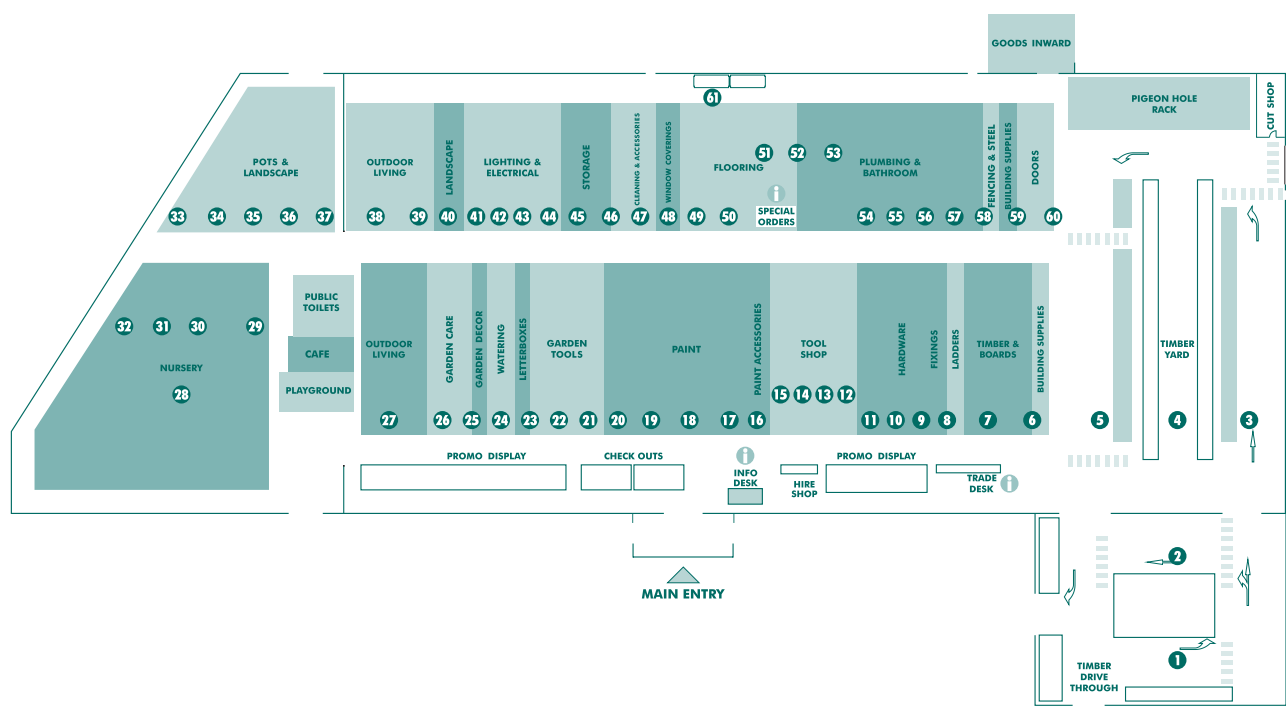

PRODUCT	AISLE	PRODUCT	AISLE	PRODUCT	AISLE	PRODUCT	AISLE		
A									
Adhesives	16	Electrical Accessories	44	Lighting Garden / Solar	41	Shelving	45		
Air Conditioners	61	Electrical Timer	44	Lighting Interior	43	Shelving Brackets	45		
Air Tools	14	Exhaust Fans	61	Lighting Sensor	41	Shoe Racks	46		
Alum. Furniture	27	Extension Leads	61	Line Trimmers	21	Shovels, Spades, Forks	22		
Antennas	44	F		Locks- Door & Window	11	Shower bases	56		
Arches	37	Fasteners	8	Loppers	22	Shower Curtains	56		
Artificial Turf	40	Fencing	58	Lubricants	12	Shower Heads	55		
Aviaries	31	Fertilisers	26	M				Shower Screens	56
B									
Bamboo Screens	36	Fillers	16	Manure	34	Silicone	16		
Bamboo Stakes	35	Fire Safety	10	Masking Tape	16	Sink Plugs	57		
Bath Tubs	56	Flashing	59	Mirrors	54	Skylights	59		
Bathroom Accessories	55	Floor Rugs & underlay	51	Mops	47	Sleepers	1		
Bathroom Basins & Cabinets	54	Flooring	50	Mulch	35	Smoke Alarms	10		
Bathroom Fan / Heaters	61	Flooring Adhesives	49	Mulchers	21	Socket Sets/Spanners/Screwdrivers/Pliers	12		
Bathroom Vanities	54	Fly screen & Accessories	10	N				Spirits/Turps	17
Batteries	tool shop	Furniture Cover	38	Nail Guns	trade desk	Spray Paints	19		
BBQs	38	Furniture Polish	20	Nails	8	Sprinklers	24		
BBQs & Accessories	38	G		Numerals	23	Steel	2		
Bins - Indoor	46	Garage door openers	9	Nuts & Bolts	8	Storage Boxes	61		
Bins- Outdoor	45	Garage Doors	60	O				Switches & Sockets	43
Bird Netting	40	Garage Storage	45	Outdoor Furniture	27	T			
Bistro Blinds	61	Garden Edging - Plastic	36	P				Table : Folding	38
Blinds and Accessories	61	Garden Edging - Timber etc.	36	Packaging Materials	45	Tap Fittings	57		
Blower Vacs	21	Garden Fencing and Screens	36	Pad bolts	9	Tape Measures	13		
Boots	22	Garden Gloves	22	Padlocks	9	Tapes	13		
Brooms & buckets	47	Garden Hose & Accessories	24	Paint - Effect Paint	18	Tapware	53		
Bubble wrap	45	Garden Sheds/Access	31	Paint - Exterior	19	Tarps	61		
Bug Zappers	38	Garden Sprayers	25	Paint - Exterior wood care	19	Telephone Accessories	44		
Builders Plastic	59	Garden Stakes	35	Paint - Interior	18	Tie Downs	10		
C									
Cabinet Hardware	11	Garden timers	24	Paint - Interior wood care	18	Tiles & Accessories	51		
Carpet	61	Garden Tools	22	Paint Brushes & rollers	17	Tiles Adhesives	49		
Castors	10	Gas Cylinders/Access	38	Paint Tools	17	Timber Flooring	61		
Cavity Units	59	Gazebos	61	Pavers	32	Timber Mouldings	7		
Ceiling Fans	61	Globes	42	Pebbles	33	Timber Oils	20		
Cement	3	Grab Rails	55	Pesticide	25	Toilet Brushes	47		
Chain/Rope	Rope 10/ chain 11	Greenhouses	37	Pet Doors	10	Toilet Seats	56		
Chainsaws	21	Grout	49	Pickets	5	Toilet Suites	56		
Chair Tips	10	Gutter guard	40	Plaster Acc/ Trims	6	Torches	44		
Chairs	27	Guttering/Downpipes	61	Plasterboard	5	Towel Rails	55		
Child Safety	10	H		Plastic Mesh	37	Trellis - Expanding	37		
Chisels / Files	12	Hammers	12	Plumbing Fittings	57	Trellis - Plastic	37		
Chlorine	39	Hammocks	61	Plumbing Supplies & Tools	57	TV Brackets	44		
Circular Saw Blades	15	Hand Trolleys	23	Poly Carbonate Sheeting	58	U			
Citronella Lights & Oils	38	Hanging Baskets & Hooks	25	Poly Tubing	24	Umbrellas/Bases	61		
Clamps	15	Heaters	61	Ponds & Pond Pumps	front promo wall	V			
Cleaning Solutions	47	Herbicides	25	Pool Chemicals	39	Vacuums	47		
Clothes Airers	46	Hinges	11	Pool Fencing	58	Velcro	10		
Clothes Lines	46	Home Automation	44	Post Supports	8	Vents (wall, ceiling, roof)	59		
Compost Bins	21	Hooks	10	Pots - Glazed	greenlife wall no number	Vinyl Tiles	61		
Compound Saws	14	Hose Fittings	24	Pots - Plastic	25	W			
Concrete & Mortar	3	Hose Reels	24	Pots - Terracotta	greenlife wall no number	Wallpaper & Borders	16		
Conduit	61	Hot Water Units	61	Potting Mix	36	Wardrobe Organisers	46		
Coolers/Eskey	39	I		Power boards	44	Wardrobe Systems	46		
Copper Tubing	57	Insecticides & Insect control	25	Power Tools & Accessories	14	Washers- Nuts & Bolts	8		
Craft Paint & Products	16	Insulation Batts	5	Pressure Pipe	57	Washers- Plumbing	57		
Crow Bars	22	Ironing Boards	46	Pressure Washers	57	Water Drums	27		
Cubby Houses	29	Irrigation	24	PVC Fittings	58	Water Filtration	55		
Curtain Fittings	48	J		R					
Curtains	48	Jerry Cans	21	Rakes	22	Watering Cans	24		
D									
Decking	3	K		Rangehoods	54	Waterproofing Accessories	58