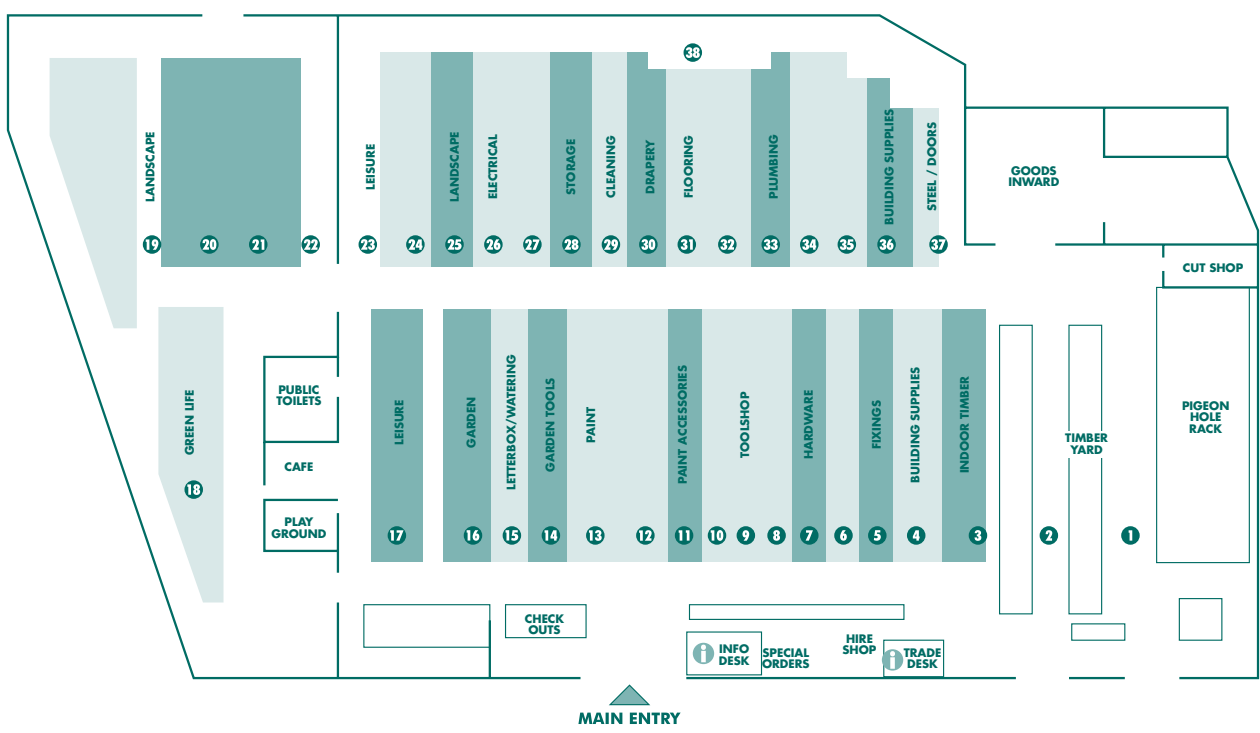

MAIN ENTRY