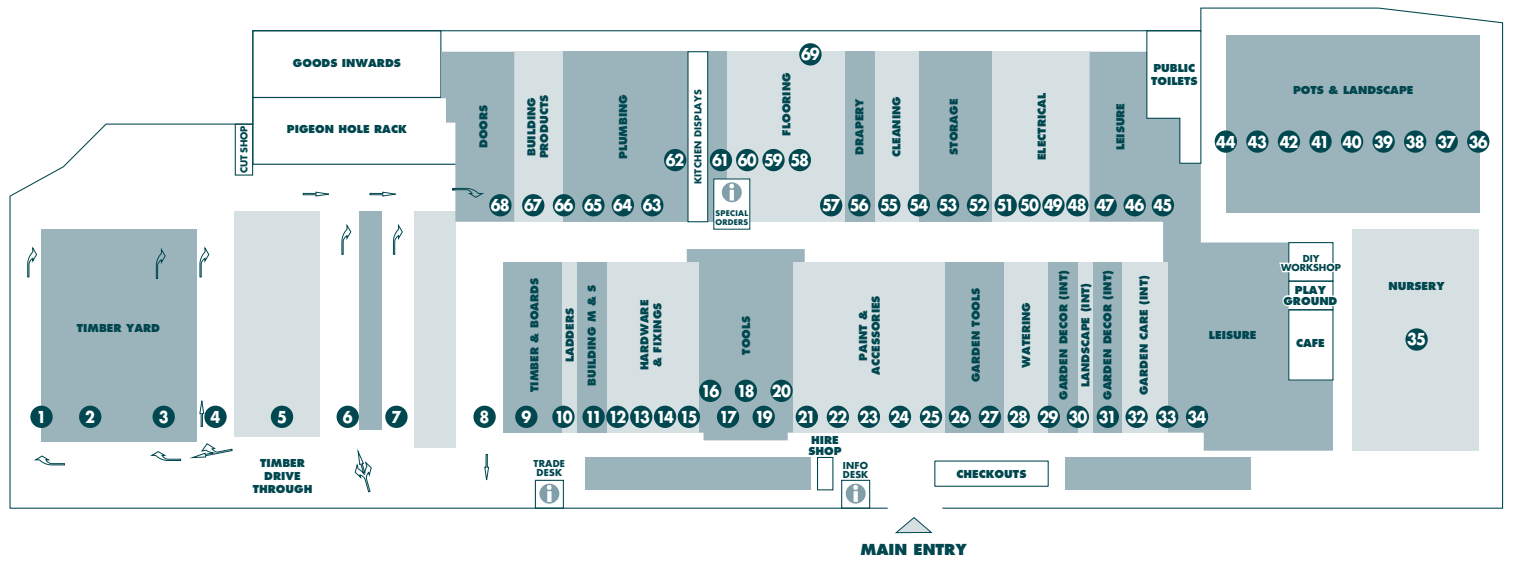

# STORE MAP

**BUNNINGS  
warehouse**

**PARAFIELD**

PRODUCT	AISLE	PRODUCT	AISLE	PRODUCT	AISLE	PRODUCT	AISLE
<b>A</b>							
Adhesives	21	Electrical Accessories	51	Levels	17	Seedlings	35
Air Conditioners	69	Electrical Timer	51	Lighting Garden/Solar	48	Seeds	32
Air Tools	19	Exhaust Fans	69	Lighting Interior	49+50	Shade Cloth	30
Antennas	51	Extension Leads	51	Lighting Sensor	48	Shade Sails	30
Arches	41	<b>F</b>		Line Trimmers	26	Sheds & Accessories	43
Artificial Turf	30	Fasteners	12+13	Locks – Door & Window	15	Shelving	52
Aviaries	43	Fencing	67	Loppers	27	Shelving Brackets	13+52
<b>B</b>							
Bamboo Screens	30	Fertilisers	32	Lubricants	16	Shoe Racks	52
Bamboo Stakes	41	Fillers	21	<b>M</b>			
Bath Mats	64	Fire Safety	14	Manure	36	Shovels, Spades, Forks	27
Bath Tubs	63	Flashing	11	Masking Tape	21	Shower bases	63
Bathroom Accessories	64	Floor Rugs	59	Mirrors	63	Shower Curtains	64
Bathroom Basins & Cabinets	62+63	Flooring	60	Mops	55	Shower Heads	62
Bathroom Fan/Heaters	69	Flooring Adhesives	57	Mulch	32+37	Shower Screens	63
Bathroom Vanities	62+63	Flyscreen & Accessories	14	Mulchers	26	Silicone	21
Batteries	toolshop	Furniture Cover	46	<b>N</b>			
BBQs	34+45+46	Furniture Polish	25+55	Nail Guns	19	Sink Plugs	65
BBQ Accessories	46	Furniture protectors	14+55	Nails	13	Skylights	66
Bins – Indoor	54	<b>G</b>				Sleepers	3
Bins – Outdoor	55+69	Garage door openers	15	Numerals	29	Smoke Alarms	14
Bird Netting	30	Garage Storage	53	Nuts & Bolts	12	<b>S</b>	
Bistro Blinds	56	Garden Edging – Plastic	30	<b>O</b>			
Blinds & Accessories	56	Garden Edging – Timber etc.	30	Outdoor Furniture	33+34+45	<b>T</b>	
Blower Vacs	26	Garden Fencing & Screens	30	<b>P</b>			
Boots	27	Garden Gloves	27	Packaging Materials	69	Table – Folding	47
Brooms & buckets	55	Garden Hose & Accessories	28	Pad bolts	13	Tap Fittings	28+65
Bubble wrap	69	Garden Sheds/Access	43	Padlocks	13	Tap Measures	17
Bug Zappers	34	Garden Sprayers	33	Paint – Effect Paint	23	Tapes	21
Builders Plastic	11	Garden Stakes	41	Paint – Exterior	24	Tapware	62
<b>C</b>							
Cabinet Hardware	15	Garden Stakes	41	Paint – Exterior woodcare	25	Tarps	30
Canopies	66	Garden timers	29	Paint – Interior	23	Telephone Accessories	51
Carpet	69	Garden Tools	27	Paint – Interior woodcare	25	Tie Downs	13
Castors	13	Gas Cylinders/Access	46	Paint Brushes & rollers	22	Tiles & Accessories	57+58
Cavity Units	68	Gates	10+67	Paint Tools	21	Tiles Adhesives	57
Ceiling Fans	69	Gazebos	47	Pavers	1	Timber Flooring	7+60
Cement	11+timber yard	Globes	49	Pebbles	landscape	Timber Mouldings	9+pigeon rack
Chain/Rope	13	Grab Rails	64	Pesticide	33	Timber Oils	25
Chainsaws	26	Grab Rails	64	Pet Doors	14	Toilet Brushes	55
Chair Tips	14	Greenhouses	42	Pickets	10	Toilet Seats	63
Chairs	34	Grout	57	Plaster Acc/Trims	11	Toilet Suites	63
Child Safety	14	Gutter guard	landscape	Plasterboard	8	Torches	51
Chisels/Files	16	Guttering	65	Plastic Mesh	42	Towel Rails	64
Chlorine	47	<b>H</b>				Trellis – Expanding	landscape
Circular Saw Blades	20	Hammers	16	Paint – Terracotta	landscape	Trellis – Plastic	42+landscape
Citronella Lights & Oils	34	Hammocks	46	Potting Mix	39	TV Brackets	51
Clamps	17	Hand Trolleys	40	Power boards	51	<b>U</b>	
Cleaning Solutions	55	Hanging Baskets & Hooks	31	Power Tools & Accessories	16-20	Umbrellas/Bases	47
Clothes Airers	54	Herbicides	33	Pressure Pipe	65	Underlay	69
Clothes Lines	69	Hinges	13+15	Pressure Washers	18	<b>V</b>	
Compost Bins	27	Home Automation	49	PVC Fittings	65	Vacuums	55
Compound Saws	16+17	Hooks	14	<b>R</b>			
Concrete & Mortar	11+timber yard	Hose Fittings	28	Rakes	27	Velcro	14
Conduit	69	Hose Reels	28	Rangehoods	64	Vents (wall,ceiling,roof)	66+69
Coolers/Eskey	47	Hot Water Units	69	Rivets	13	Vices	17
Copper Tubing	65	<b>I</b>				Roofing	pigeon rack
Craft Paint & Products	21	Insecticides & Insect control	33	Rope	13	Routers & Router Accessories	18+20
Crow Bars	16+27	Insulation Batts	8	Rugs	59	Safes	14
Cubby Houses	44	Ironing Boards	54	<b>S</b>			
Curtain Fittings	56	Irrigation	29	Sanding Sheets	20	Sand	landscape+timber yard
Curtains	56	<b>J</b>				Sandpaper	21
<b>D</b>							
Decking	5+6	Jerry Cans	26	Saws	16	Scales	64
Decking Stains	25	<b>K</b>				Screws	12
Dog Kennels	44	Kids Play Equipment	44	Sealers	11+21	Secateurs	27
Door Chimes	14	Kitchen Appliances	64	Security Alarms	14	<b>W</b>	
Door Frames/Jamsbs	68	Kitchen Cabinets	69	<b>W</b>			
Door Handles/Knobs	15	Kitchen Display	61+62	Wallpaper & Borders	21	Wardrobe Organisers	52
Door Mats	57	Kitchen Sinks	61	Wardrobe Systems	52	Washers – Nuts & Bolts	12
Door Stops	15	Kitchen Tidies	55+61	Washers – Plumbing	65	Water Drums	34
Door Tracks	14	Knives	16	Water Filtration	61	Watering Cans	28
Doors: Security	69	<b>L</b>				Waterproofing Accessories	11
Doors: External	68	Ladders	10	Weather Seal	14	Weed Killers	33
Doors: Internal	68	Lamps	50	Weed Mat	30	Weeders	20
Doors: Screen Doors	69	Lattice – Timber	landscape	Welders	20	Wheelbarrows	40
Downpipes	65+timber yard	Laundry Baskets/Hampers	54	Wheels	13	Wire	42
Drainage	66	Laundry Cabinets & Tubs	63	Wire Brushes	20	Wire Mesh	42
Drills & Drill Bits	16-20	Lawn Mowers & Accessories	26	Work Benches	53	Worm Farms	27
Drop sheets	22	Lawn Seed	32	<b>X</b>			