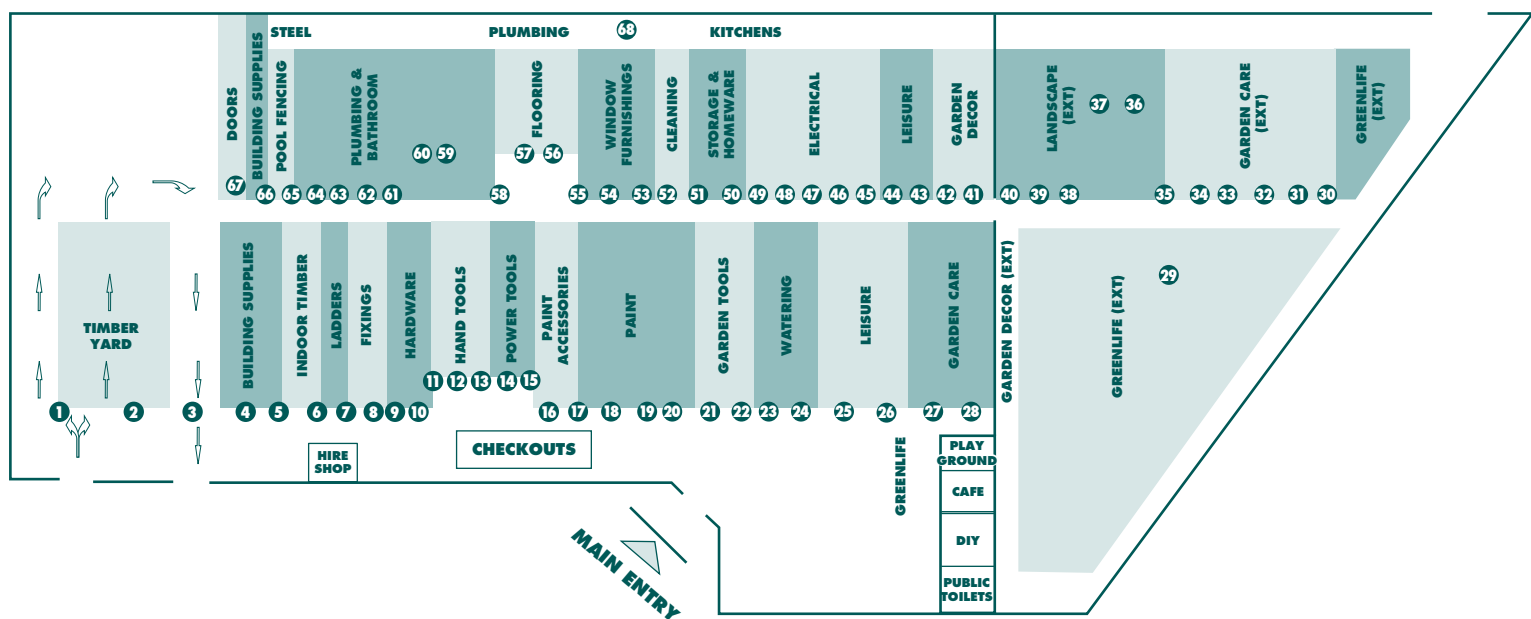

**HIRE
SHOP**

**EXPERT
ADVICE**

STORE MAP

BUNNINGS
warehouse

MILE END

PRODUCT	AISLE	PRODUCT	AISLE	PRODUCT	AISLE	PRODUCT	AISLE
---------	-------	---------	-------	---------	-------	---------	-------

A	
Adhesives	16
Air Conditioners	68
Air Tools	14
Alum. Furniture	26
Antennas	49
Arches	39
Artificial Turf	27
Aviaries	38