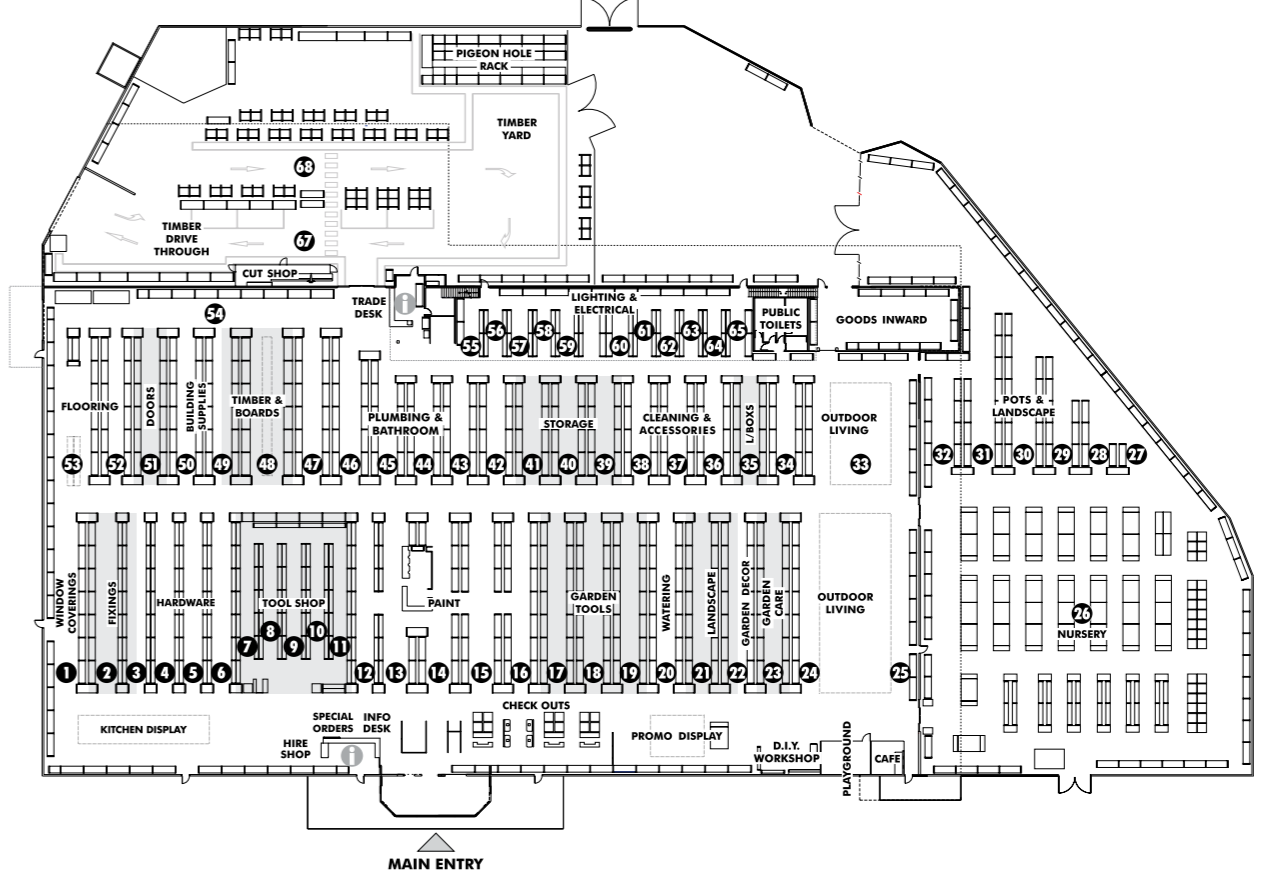

HARDWARE CAFE

Enjoy a cold or hot drink and a light snack. Relax, take a break and plan your next project.

D.I.Y. WORKSHOPS

We'll show you how to do it yourself. Ask in store for times and details of regular D.I.Y. workshops. We also have a large range of How To Brochures.

OPEN 7 DAYS

We open 7 days a week to ensure we can serve you when you want.

WAREHOUSE SAVINGS

We buy in bulk and pass on the savings to you through our Lowest Prices Everyday.

KIDS PLAYGROUND

We have a playground inside so that your children can safely enjoy themselves while you take a break.

SPECIAL ORDERS

Looking for something special? Our Special Orders Programme has an EVEN BIGGER range to choose from. Ask at the Special Orders Desk for more details.

WIDEST RANGE

We carry the biggest range of home improvement merchandise in Australia. The very finest brand name products are featured in every department.

NOBODY BEATS OUR PRICES

Our price checkers guarantee that we bring you the lowest prices possible everyday and that's a promise. However, if you happen to find a cheaper price on a stocked item, even if it's on sale, we will not only match it, but beat it by 10% for bringing it to our attention.

*Excludes liquidations and trade quotations

KINGS MEADOWS Ph: 6345 2400

LOWEST PRICES

STORE MAP

KINGS MEADOWS

Inside is a handy map and list of other services available for your convenience

BUNNINGS warehouse

LOWEST PRICES ARE JUST THE BEGINNING...

STORE DIRECTORY