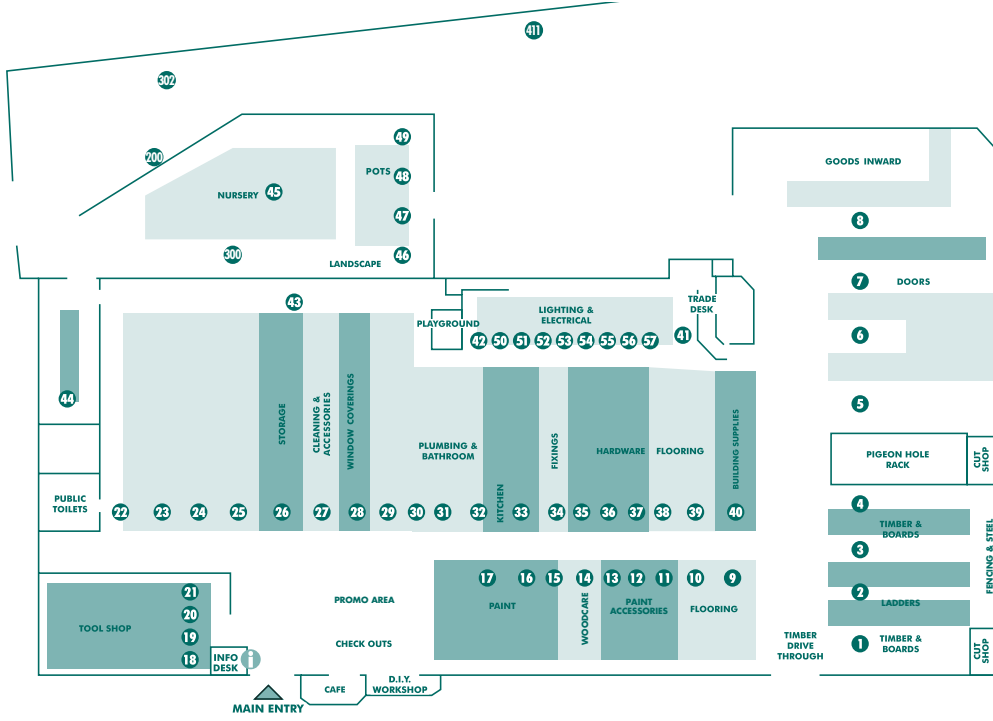

PRODUCT	AISLE	PRODUCT	AISLE	PRODUCT	AISLE	PRODUCT	AISLE
A							
Adhesives	12	Electrical Accessories	50	Letterboxes	23	Shade Cloth	43
Air Conditioners	54	Electrical Timer	51	Levels	19	Shade Sails	43
Air Tools	20	Exhaust Fans	42	Lighting Garden / Solar	57	Sheds & Accessories	46
Alum. Furniture	22	Extension Leads	42	Lighting Interior	54	Shelving	26
Antennas	50	F		Lighting Sensor	57	Shelving Brackets	26
Arches	46	Fasteners	35	Line Trimmers	25	Shoe Racks	43
Artificial Turf	43	Fence Extensions	200	Locks- Door & Window	37	Shovels, Spades, Forks	24
Aviaries	46	Fencing	4	Loppers	24	Shower bases	32
B							
Bamboo Screens	300	Fertilisers	200	Lubricants	21	Shower Curtains	20
Bamboo Stakes	300	Fillers	12	M			
Bath Mats	31	Fire Safety	36	Manure	302	Shower Heads	32
Bath Tubs	33	Flashing	40	Masking Tape	11	Shower Screens	32
Bathroom Accessories	31	Floor Rugs & underlay	9	Mirrors	31	Silicone	12
Bathroom Basins & Cabinets	31	Flooring	38	Maps	27	Sink Plugs	29
Bathroom Fan / Heaters	42	Flooring Adhesives	38	Mulch	302	Skylights	4
Bathroom Vanities	31	Flyscreen & Accessories	35	Mulchers	25	Sleepers	411
Batteries	21	Furniture Cover	27	N			
BBQs	22	Furniture Polish	14	Nail Guns	20	Smoke Alarms	36
BBQs & Accessories	22	Furniture protectors	37	Nails	34	Socket Sets/ Spanners /	
Bins - Indoor	27	G		Numerals	23	Screwdrivers / Pliers	18
Bins- Outdoor	27	Garage door openers	35	Nuts & Bolts	35	Spirits/Turps	11
Bird Netting	44	Garage Doors	35	O			
Bistro Blinds	28	Garage Storage	26	Outdoor Furniture	22	Spray Paints	15
Blinds and Accessories	28	Garden Edging - Plastic	300	P			
Blower Vacs	25	Garden Edging - Timber etc.	300	Packaging Materials	27	Sprinklers	24
Boots	24	Garden Fencing and Screens	300	Pad bolts	36	Steel	2
Brooms & buckets	27	Garden Gloves	25	Padlocks	36	Storage Boxes	108
Bubble wrap	43	Garden Hose & Accessories	24	Paint - Effect Paint	15	Switches & Sockets	51
Bug Zappers	22	Garden Sheds/Access	301	Paint - Exterior	16	T	
Builders Plastic	40	Garden Sprayers	44	Paint - Exterior woodcare	14	Table : Folding	22
C							
Cabinet Hardware	37	Garden Stakes	301	Paint - Interior	17	Tap Fittings	29
Canopies	22	Garden timers	24	Paint - Interior woodcare	14	Tape Measures	19
Carpet	9	Garden Tools	24	Paint - Interior woodcare	14	Tapes	11
Castors	37	Gas Cylinders/Access	22	Paint Brushes & rollers	13	Tapware	30
Cavity Units	7	Gates	4	Paint Tools	13	Tarps	44
Ceiling Fans	42	Gazebos	22	Pavers	302	Telephone Accessories	50
Cement	6	Globes	56	Pebbles	48	Tie Downs	35
Chain/Rope	36	Grab Rails	30	Pesticide	44	Tiles & Accessories	39
Chainsaws	24	Greenhouses	300	Pet Doors	35	Tiles Adhesives	38
Chair Tips	24	Grout	38	Pickets	4	Timber Flooring	39
Chairs	22	Gutter guard	300	Plaster Acc/ Trims	40	Timber Joiners	34
Child Safety	36	Guttering/Downpipes	29	Plasterboard	8	Timber Mouldings	5
Chisels / Files	18	H		Plastic Mesh	300	Timber Oils	14
Chlorine	23	Hammers	18	Plumbing Fittings	29	Toilet Brushes	27
Circular Saw Blades	21	Hammocks	22	Plumbing Supplies & Tools	28	Toilet Seats	30
Citronella Lights & Oils	22	Hand Trolleys	46	Poly Carbonate Sheeting	2	Toilet Suites	33
Clamps	19	Hanging Baskets & Hooks	23	Poly Tubing	24	Torches	52
Cleaning Solutions	27	Heaters	54	Ponds & Pond Pumps	300	Towel Rails	31
Clothes Airers	27	Herbicides	44	Pool Chemicals	23	Trellis - Expanding	302
Clothes Lines	27	Hinges	37	Pool Fencing	2	Trellis - Plastic	302
Compost Bins	43	Hooks	36	Post Supports	2	TV Brackets	50
Compound Saws	18	Hose Fittings	24	Pots - Glazed	48	U	
Concrete & Mortar	6	Hose Reels	24	Pots - Plastic	48	Umbrellas/Bases	22
Conduit	35	Hot Water Units	29	Pots - Terracotta	48	V	
Coolers/Esky	23	I		Potting Mix	302	Vacuums	27
Copper Tubing	29	Insecticides & Insect control	44	Power boards	42	Velcro	37
Craft Paint & Products	11	Insulation Batts	5	Power Tools & Accessories	25	Vents (wall,ceiling,roof)	39
Crow Bars	18	Ironing Boards	27	Pressure Pipe	28	Vices	19
Cubby Houses	300	Irrigation	24	Pressure Washers	20	Vinyl Tiles	9
Curtain Fittings	28	J		PVC Fittings	28	W	
Curtains	28	Jerry Cans	25	R			
D							
Decking	14	K		Rakes	24	Wallpaper & Borders	17
Decking Stains	14	Kids Play Equipments	300	Rangehoods	33	Wardrobe Organisers	26
Dog Kennels	300	Kitchen Appliances	33	Rivets	34	Wardrobe Systems	26
Door Chimes	36	Kitchen Cabinets	30	Roofing	2	Washers- Nuts & Bolts	35
Door Frames/Jambs	7	Kitchen Display	32	Rope	36	Washers- Plumbing	29