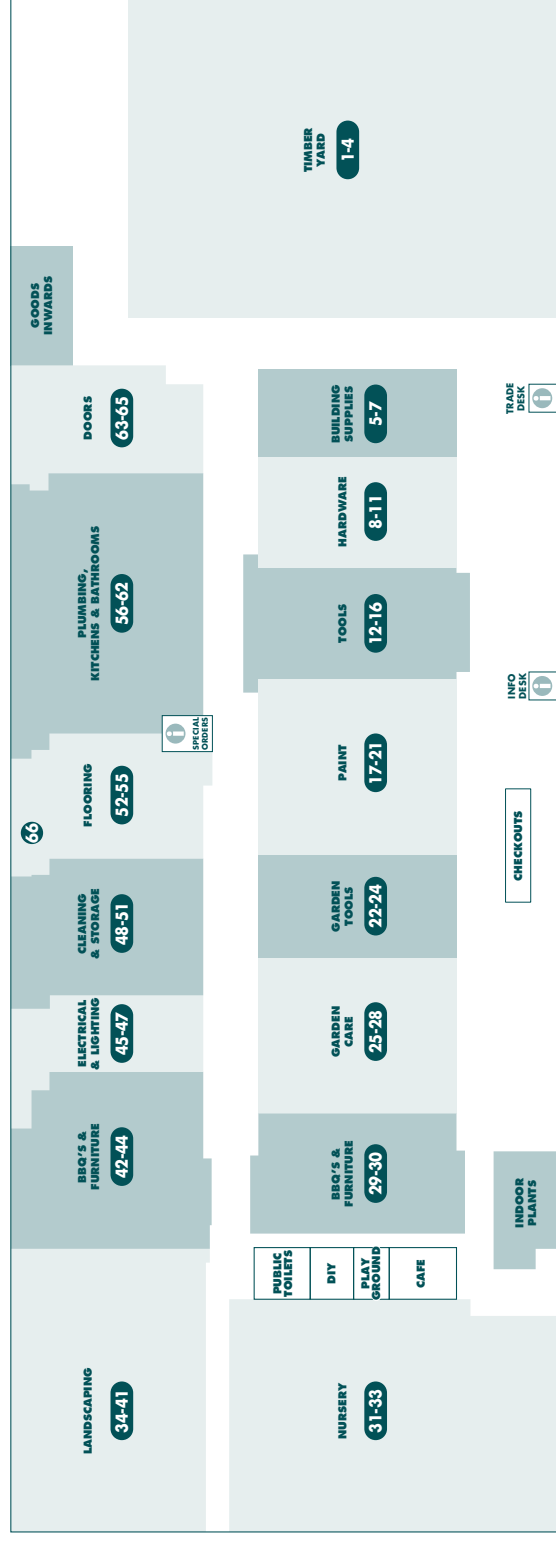

**EXPERT
ADVICE**

**D.I.Y.
ADVICE**

STORE MAP

BUNNINGS
warehouse

HALLS HEAD

MAIN ENTRY

PRODUCT	AIisle	PRODUCT	AIisle	PRODUCT	AIisle	PRODUCT	AIisle
A		B		M		T	
Adhesives	17	Bamboo Screens	41	Manure	35	Table – Folding	43
Air Tools	15	Bamboo Stakes	66	Masking Tape	17	Tap Fittings	60
Aluminium Furniture	30	Bath Mats	59	Mirrors	58	Tape Measures	13
Antennas	47	Bath Tubs	58	Mops	51	Tapes	17
Arches	40	Bathroom Accessories	59	Mulch	36	Tapware	57
Artificial Turf	24	Bathroom Basins & Cabinets	58	Mulchers	22	Tarps	24
Aviaries	39	Bathroom Fan & Heaters	66	Nail Guns	15	Telephone Accessories	47
		Bathroom Vanities	58	Nails	9	Tie Downs	9
		Batteries	17	Numerals	26	Tile Adhesives	53
		BBQs	42	Nuts & Bolts	8	Timber Flooring	54
		BBQs & Accessories	42	O		Timber Mouldings	7
		Bins – Indoor	50	Outdoor Furniture	30	Timber Oils	21
		Bins – Outdoor	66	P		Toilet Brushes	51
		Bird Netting	24	Packaging Materials	66	Toilet Seats	58
		Blinds & Accessories	52	Padbolts	10	Toilet Suites	58
		Blower Vacs	22	Padlocks	10	Torches	47
		Brooms & Buckets	51	Paint – Effect Paint	19	Towel Rails	59
		Bubble Wrap	66	Paint – Exterior	20	Trellis – Expanding	34
		Bug Zappers	42	Paint – Exterior Woodcare	21	Trellis – Plastic	34
		Builders Plastic	6	Paint – Interior	19	TV Brackets	47
C		G		Paint – Interior Woodcare	18	U	
Cabinet Hardware	11	Garage Door Openers	9	Paint Brushes & Rollers	18	Umbrellas & Bases	44
Canopies	64	Garage Storage	48	Paint Tools	17	V	
Carpet	66	Garden Edging – Plastic	41	Pavers	33	Velcro	10
Castors	10	Garden Edging – Timber	41	Pebbles	34	Vents – Wall, Ceiling, Roof	64
Cavity Units	66	Garden Fencing & Screens	41	Pesticide	29	Vices	13
Ceiling Fans	66	Garden Gloves	23	Pet Doors	9	Vinyl Tiles	54
Cement	3	Garden Hose & Accessories	25	Picks	2	W	
Chain & Rope	9	Garden Shields & Access	39	Plaster Acc & Trims	6	Wallpaper & Borders	17
Chainsaws	22	Garden Sprayers	29	Plasterboard	5	Wardrobe Organisers	49
Chair Tips	10	Garden Stakes	34	Plastic Mesh	34	Wardrobe Systems	49
Chairs	43	Garden Timers	25	Plumbing Fittings	16	Washers – Nuts & Bolts	8
Child Safety	10	Garden Tools	23	Plumbing Supplies & Tools	12	Washers – Plumbing	60
Chisels & Files	12	Gas Cylinders & Access	42	Polycarbonate Sheeting	66	Water Filtration	56
Chlorine	44	Gates – Metal	63	Poly Tubing	25	Watering Cans	25
Circular Saw Blades	16	Gates – Timber	1	Ponds & Pond Pumps	30	Waterproofing Accessories	6
Citronella Lights & Oils	42	Gazebos	44	Pool Chemicals	44	Weather Seal	11
Clamps	13	Globes	46	Pool Fencing	63	Weed Killers	29
Cleaning Solutions	51	Hammers	12	Post Supports	6	Weed Mat	24
Clothes Airlers	50	Hammocks	43	Pots – Glazed	33	Weeders	16
Clothes Lines	66	Hand Trolleys	24	Pots – Plastic	27	Wheelbarrows	24
Compound Bins	23	Hanging Baskets & Hooks	26	Pots – Terracotta	33	Wheels	10
Compound Saws	15	Heaters	42	Potting Mix	35	Wire	40
Concrete & Mortar	3	Herbicides	29	Power Boards	47	Wire Brushes	16
Conduit	46	Hinges	11	Pressure Pipe	61	Wire Mesh	48
Coolers & Eskies	43	Hooks	10	Pressure Washers	14	Worm Farms	23
Copper Tubing	61	Hose Fittings	25	PVC Fittings	25		
Craft Paint & Products	17	Hose Reels	25	R			
Crow Bars	12	Hot Water Units	61	Rakes	23		
Cubby Houses	37	I		Rivets	9		
Curtain Fittings	52	Insecticides & Insect Control	42	Roofing	3		
Curtains	52	Insulation Batts	5	Rope	9		
		Ironing Boards	50	Routers & Router Accessories	14		
		Irrigation	25	Rugs	54		
D		J		S			
Decking	4	Jerry Cans	22	Safes	10		
Decking Stairs	21	K		Sand	3		
Door Chimes	10	Kids Play Equipment	37	Sanding Sheets	17		
Door Frames & Jamb	66	Kitchen Cabinets	66	Sandpaper	12		
Door Handles & Knobs	11	Kitchen Display	57	Saws	17		
Door Mats	53	Kitchen Sinks	56	Screening – Outdoor	41		
Door Stops	11	Kitchen Tidies	66	Screws	9		
Door Tracks	11	L					
Doors	65	Ladders	8				
Doors – Security	65	Lattice – Timber	34				
Doors – External	65	Laundry Baskets & Hampers	50				
Doors – Internal	65						
Doors – Screen Doors	65						
Downpipe	62						
Drainage	62						