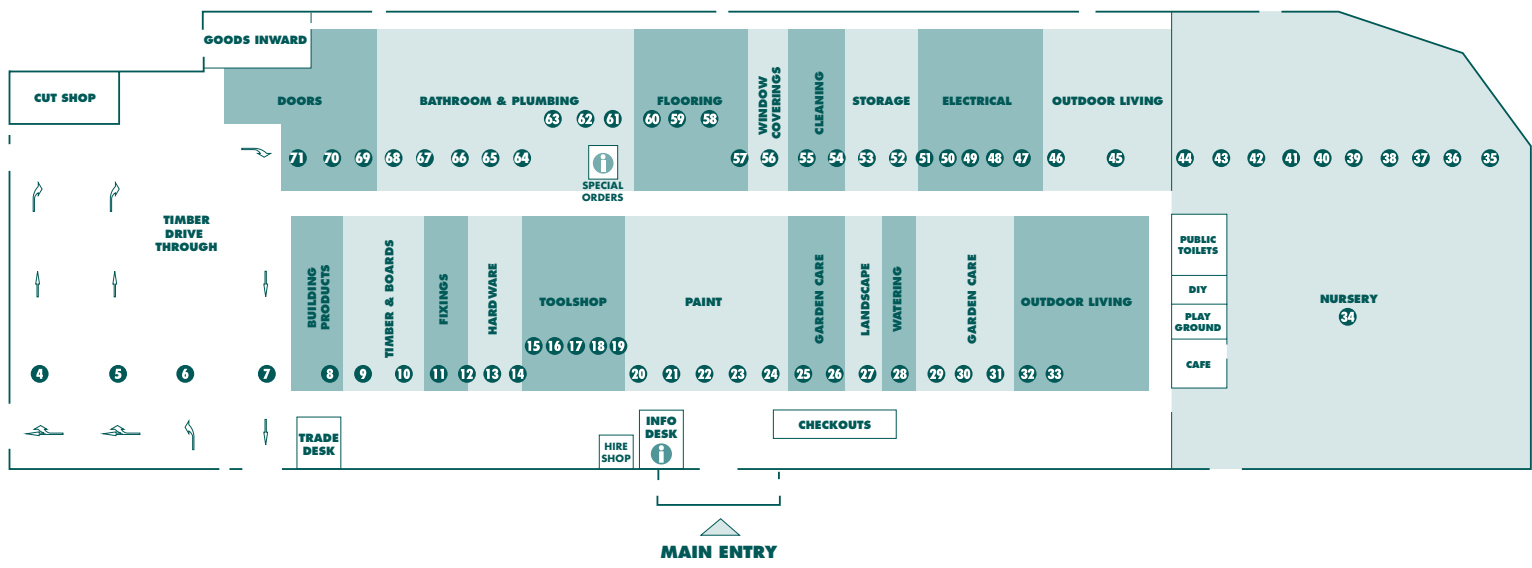

# STORE MAP

**ARMADALE**

**Ph. 08 9497 6900**

**[bunnings.com.au/armadale](http://bunnings.com.au/armadale)**

**BUNNINGS**  
warehouse

**ARMADALE**

PRODUCT	AISLE	PRODUCT	AISLE	PRODUCT	AISLE	PRODUCT	AISLE
<b>A</b>		<b>E</b>		Lawn Starters	31	Seedlings	31
Adhesives	20	Electrical Accessories	51	Letterboxes	30	Seeds	31
Air Conditioners	back wall	Electrical Timer	51	Levels	16	Shade Cloth	27
Air Tools	18	Exhaust Fans	back wall	Lighting Garden / Solar	47	Shade Sails	27
Alum. Furniture	69	Extension Leads	51	Lighting Interior	50	Sheds & Accessories	42
Antennas	51	<b>F</b>		Lighting Sensor	47	Shelving	53
Arches	43	Fasteners	11	Line Trimmers	25	Shelving Brackets	53
Artificial Turf	27	Fence Extensions	69	Locks - Door & Window	14	Shoe Racks	53
Aviaries	42	Fencing	69	Loppers	25	Shovels, Spades, Forks	26
<b>B</b>		Fertilisers	31	Lubricants	15	Shower bases	65
Bamboo Screens	44	Fillers	20	<b>M</b>		Shower Curtains	66
Bamboo Stakes	44	Fire Safety	13	Manure	39	Shower Heads	63
Bath Mats	66	Flashing	8	Masking Tape	20	Shower Screens	65
Bath Tubs	65	Floor Rugs & underlay	60	Mirrors	64	Silicone	20
Bathroom Accessories	66	Flooring	60	Mops	55	Sink Plugs	66
Bathroom Basins & Cabinets	65	Flooring Adhesives	57	Mulch	37	Skylights	8
Bathroom Fan / Heaters	back wall	Flyscreen & Accessories	12	Mulchers	25	Sleepers	trade
Bathroom Vanities	64	Furniture Cover	45	<b>N</b>		Smoke Alarms	13
Batteries	tool shop	Furniture Polish	55	Nail Guns	18	Socket Sets/ Spanners /	
BBQs	45	Furniture protectors	13	Nails	12	Screwdrivers / Pliers	15
BBQs & Accessories	45	<b>G</b>		Numerals	30	Screwdrivers/Pliers	15
Bins - Indoor	54	Garage door openers	13	Nuts & Bolts	11	Spirits / Turps	21
Bins - Outdoor	65	Garage Doors	13	<b>O</b>		Spray Paints	23
Bird Netting	27	Garage Storage	52	Outdoor Furniture	46	Sprinklers	28
Bistro Blinds	56	Garden Edging - Plastic	44	<b>P</b>		Steel	69
Blinds and Accessories	56	Garden Edging - Timber etc.	44	Packaging Materials	back wall	Storage Boxes	52
Blower Vacs	25	Garden Fencing and Screens	44	Pad bolts	12	Switches & Sockets	back wall
Boots	26	Garden Gloves	26	Padlocks	12	<b>T</b>	
Brooms & buckets	55	Garden Hose & Accessories	28	Paint - Effect Paint	23	Table : Folding	32
Bubble wrap	back wall	Garden Sheds / Access	42	Paint - Exterior	23	Tap Fittings	67
Bug Zappers	45	Garden Sprayers	30	Paint - Exterior woodcare	24	Tape Measures	16
Builders Plastic	trade wall	Garden Stakes	44	Paint - Interior	22	Tapes	20
<b>C</b>		Garden timers	27	Paint - Interior woodcare	24	Tapware	63
Cabinet Hardware	14	Garden Tools	26	Paint Brushes & rollers	21	Tarps	27
Canopies	back wall	Gas Cylinders / Access	45	Paint Tools	21	Telephone Accessories	51
Castors	13	Gates	6	Pavers	35	Tie Downs	12
Cavity Units	70	Gazebos	33	Pebbles	37	Tiles & Accessories	57
Ceiling Fans	back wall	Globes	51	Pesticide	30	Tiles Adhesives	57
Cement	4	Grab Rails	66	Pet Enclosures	41	Timber Flooring	60
Chain / Rope	13	Greenhouses	43	Pet Doors	12	Timber Joiners	57
Chainsaws	25	Grout	57	Pickets	6	Timber Mouldings	9
Chair Tips	13	Gutter guard	26	Plaster Acc / Trims	8	Timber Oils	24
Chairs	32/46	Guttering / Downpipes	68	Plasterboard	7	Toilet Brushes	66
Child Safety	13	<b>H</b>		Plastic Mesh	43	Toilet Seats	65
Chisels / Files	15	Hammers	15	Plumbing Fittings	67	Toilet Suites	65
Chlorine	32	Hammocks	32	Plumbing Supplies & Tools	15	Torches	51
Circular Saw Blades	19	Hand Trolleys	44	Poly Carbonate Sheeting	back wall	Towel Rails	66
Citronella Lights & Oils	45	Hanging Baskets & Hooks	29	Poly Tubing	28	Trellis - Expanding	35
Clamps	16	Heaters	back wall	Ponds & Pond Pumps	front wall	Trellis - Plastic	35
Cleaning Solutions	54	Herbicides	30	Pool Chemicals	32	TV Brackets	51
Clothes Airers	54	Hinges	14	Pool Fencing	69	<b>U</b>	
Clothes Lines	back wall	Home Automation	13	Post Supports	11	Umbrellas / Bases	33
Compost Bins	26	Hooks	13	Pots - Glazed	35	<b>V</b>	
Compound Saws	15/16	Hose Fittings	28	Pots - Plastic	29	Vacuums	55
Concrete & Mortar	4	Hose Reels	28	Pots - Terracotta	35	Velcro	13
Conduit	back wall	Hot Water Units	67	Potting Mix	40	Vents (wall, ceiling, roof)	8
Coolers / Esky	33	<b>I</b>		Power boards	51	Vices	16
Copper Tubing	67	Insecticides & Insect control	30	Power Tools & Accessories	tool shop	Vinyl Tiles	59
Craft Paint & Products	20	Insulation Batts	6	Pressure Pipe	27	<b>W</b>	
Crow Bars	15	Ironing Boards	54	Pressure Washers	17	Wallpaper & Borders	20
Cubby Houses	41	Irrigation	27	PVC Fittings	68	Wardrobe Organisers	53
Curtain Fittings	56	<b>J</b>		<b>R</b>		Wardrobe Systems	53
Curtains	56	Jerry Cans	33	Rakes	26	Washers - Nuts & Bolts	11
<b>D</b>		<b>K</b>		Rangehoods	61	Washers - Plumbing	66
Decking	5	Kids Play Equipment	41	Rivets	11	Water Drums	33
Decking Stains	24	Kitchen Appliances	61	Roofing	4	Water Filtration	62
Dog Kennels	41	Kitchen Cabinets	back wall	Rope	12	Watering Cans	27
Door Chimes	13	Kitchen Cabinets	back wall	Routers & Router Accessories	19	Waterproofing Accessories	8
Door Frames / Jams	70/71	Kitchen Display	63	Rugs	59	Weather Seal	13
Door Handles / Knobs	14	Kitchen Sinks	61	<b>S</b>		Weed Killers	30
Door Mats	57	Kitchen Tidies	54	Safes	13	Weed Mat	27
Door Stops	14	Knives	15	Sand	4	Welders	19
Door Tracks	14	<b>L</b>		Sanding Sheets	20	Wheelbarrows	44
Doors	70/71	Ladders	8	Sandpaper	20	Wheels	13
Doors : Security Doors	70/71	Lamps	50	Saws	15	Windows	71
Doors External	70/71	Lattice - Timber	35	Scales	66	Wire	43
Doors Internal	70/71	Laundry Baskets / Hampers	54	Screws	11	Wire Brushes	19
Doors : Screen Doors	70/71	Laundry Cabinets & Tubs	66	Sealers	8	Wire Mesh	43
Down Pipe	68	Lawn Mowers & Accessories	25	Secateurs	26	Work Benches	52
Drainage	68	Lawn Seed	31	Security Alarms	13	Work Wear	19
Drills & Drill Bits	19					Work Boots	25
Drop sheets	21						