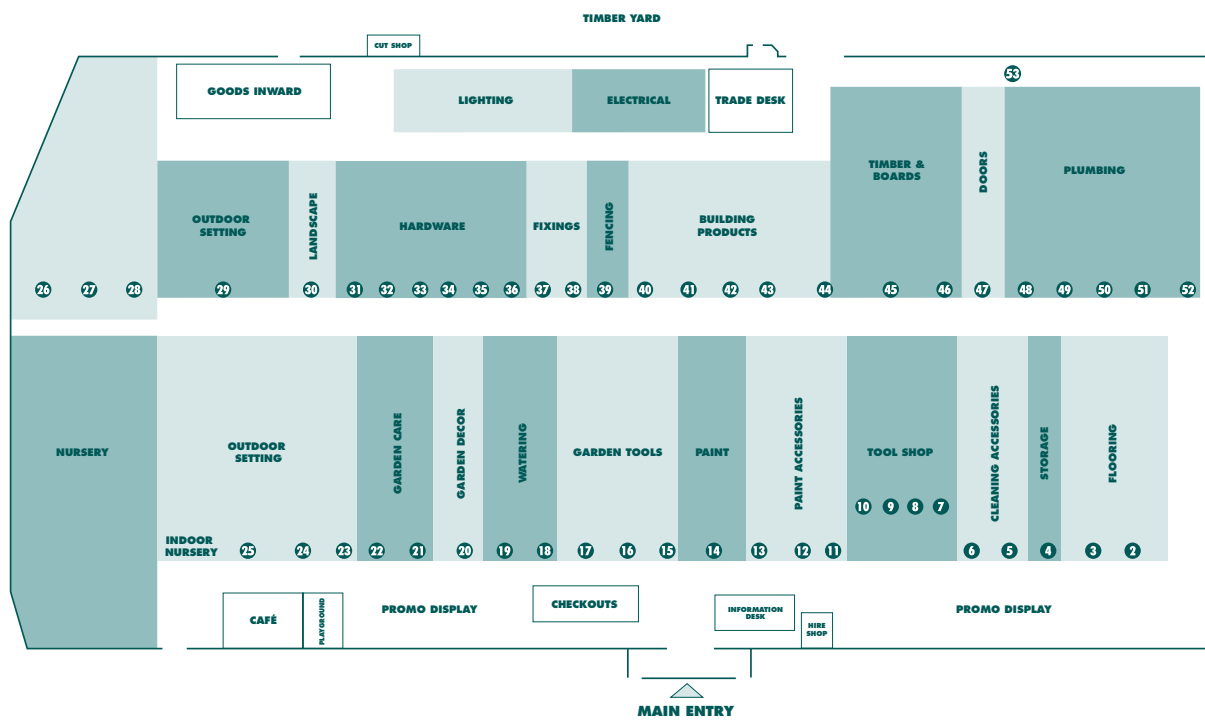

PRODUCT	AISLE	PRODUCT	AISLE	PRODUCT	AISLE	PRODUCT	AISLE
A		F		M		T	
Adhesives	11	Fasteners	37	Line Trimmers	16	Sheds & Accessories	30
Air Tools	9	Fence Extensions	40	Locks - Door & Window	36	Shelving	4
Alum. Furniture	24	Fencing	40	Loppers	17	Shelving Brackets	4
Antennas	electrical	Fertilisers	22	Lubricants	7	Shovels, Spades, Forks	17
Arches	28	Fillers	11	Manure	26	Shower bases	50
Artificial Turf	20	Fire Safety	33	Masking Tape	11	Shower Curtains	49
Aviaries	30	Flashing	42	Mirrors	49	Shower Heads	50
B		Floor Rugs & underlay	1	Maps	5	Shower Screens	50
Bamboo Screens	20	Flooring	1	Mulch	27	Shower Seats	50
Bamboo Stakes	landscape	Flooring Adhesives	2	Mulchers	16	Silicone	11
Bath Tubs	50	Flyscreen & Accessories	32	N		Sink Plugs	48
Bathroom Accessories	49	Foldup Chairs	23	Nail Guns	9	Skylights	40
Bathroom Basins	50	Furniture Cover	23	Nails	38	Sleepers	timber yard
Bathroom Fan / Heaters	electrical	Furniture Polish	5	Numerals	18	Smoke Alarms	33
Bathroom Vanities	49	Furniture protectors	33	Nuts & Bolts	37	Socket Sets / Spanners /	
Batteries	toolshop	G		Outdoor Furniture	24	Screwdrivers / Pliers	7
BBQs	29	Garage door openers	32	O		Spirits/Turps	11
BBQs & Accessories	29	Garage Storage	4	Outdoor Furniture	24	Spray Paints	13
Bins - Indoor & Outdoor	6	Garden Edging	20	P		Sprinklers	19
Bird Netting	20	Garden Fencing and Screens	20	Packaging Materials	4	Steel	40
Bistro Blinds	52	Garden Gloves	17	Pad bolts	34	Storage Boxes	3
Blinds and Accessories	52	Garden Hose & Accessories	19	Padlocks	34	Switches & Sockets	electrical
Blower Vacs	16	Garden Sheds / Access	30	Paint - Exterior	12	U	
Brackets	32	Garden Sprayers	21	Paint - Exterior woodcare	15	Table : Folding	23
Buckets	6	Garden Stakes	landscape	Paint - Interior	14	Tap Fittings	48
Brooms	5	Tap timers	19	Paint - Interior woodcare	15	Tape Measures	8
Bubble wrap	4	Garden Tools	17	Paint Brushes & rollers	12	Tapes	11
Bug Zappers	25	Gas Cylinders / Access	29	Paint Tools	11	Tapware	48
Builders Plastic	42	Gates	40	Pavers	timber yard	Tarps	31
C		Gazebos	24	Pebbles	28	Tarps	31
Cabinet Hardware	35	Globes	electrical	Perspex	41	Telephone Accessories	electrical
Canopies	38	Grab Rails	49	Pesticide	21	Tie Downs	31
Castors	33	Greenhouses	28	Pet Doors	32	Tiles & Accessories	2
Ceiling Fans	electrical	Grout	2	Pickets	45	Tiles Adhesives	2
Cement	timber yard	Gutter guard	28	Plaster Acc / Trims	43	Timber Joiners	39
Chain	32	Guttering	48	Plasterboard	44	Timber Mouldings	45
Chainsaws	16	H		Plastic Mesh	landscape	Timber Oils	15
Chair Tips	33	Hammers	7	Plumbing Fittings & Acc	48	Toilet Brushes	49
Chairs	25	Hammocks	23	Plumbing Tools	7	Toilet Seats	49
Child Safety	33	Hand Trolleys	18	Poly Carbonate Sheeting	41	Toilet Suites	49
Chisels / Files	7	Hanging Baskets & Hooks	21	Poly Tubing	19	Torches	electrical
Chlorine	23	Hinges	35	Ponds & Pond Pumps	25	Towel Rails	49
Circular Saw Blades	10	Home Automation	electrical	Pool Chemicals	23	Trellis - Expanding	26
Citronella Lights & Oils	25	Hooks	34	Pool Fencing	39	Trellis - Plastic	26
Clamps	8	Hose Fittings	19	Post Supports	39	TV Brackets	electrical
Cleaning Solutions	5	Hose Reels	19	Pots - Glazed	landscape	V	
Clothes Airers	5	Hot Water Units	48	Pots - Plastic	21	Umbrellas / Bases	24
Clothes Lines	5	I		Pots - Terracotta	landscape	W	
Compost Bins	17	Insecticides & Insect control	21	Potting Mix	28	Wallpaper & Borders	11
Compound Saws	8	Insulation Batts	41	Power boards	electrical	Wardrobe Organisers	3
Concrete & Mortar	timber yard	Ironing Boards	5	Power Tools & Accessories	8	Wardrobe Systems	3
Conduit - Electrical	41	Irrigation	19	Pressure Pipe	48	Washers - Nuts & Bolts	37
Coolers / Esky	23	J		Pressure Pipe - 6m	timber yard	Washers - Plumbing	48
Copper Tubing	48	Jerry Cans	16	Pressure Washers	9	Water Drums	23
Craft Paint & Products	11	K		PVC Fittings	48	Water Filtration	51
Crow Bars	17	Kids Play Equipment	29	R		Watering Cans	19
Cubby Houses	29	Kitchen Cabinets	50	Rakes	17	Waterproofing Accessories	43
Curtain Fittings	52	Kitchen Display	50	Rivets	38	Weather Seal	32
D		Kitchen Sinks	51	Roofing	41	Weed Killers	21
Decking	timber yard	Kitchen Tidies	51	Rope	31	Weed Mat	20
Decking Stains	15	L		Router & Router Accessories	10	Welders	10
Door Chimes	33	Ladders	46	Rugs	1	Wheelbarrows	18
Door Frames / Jambs	47	Lattice - Timber	26	S		Wheels	33
Door Handles / Knobs	36	Laundry Baskets / Hampers	5	Safes	33	Wire	landscape
Door Mats	2	Laundry Cabinets & Tubs	52	Sand - Builders	timber yard	Wire Brushes	7