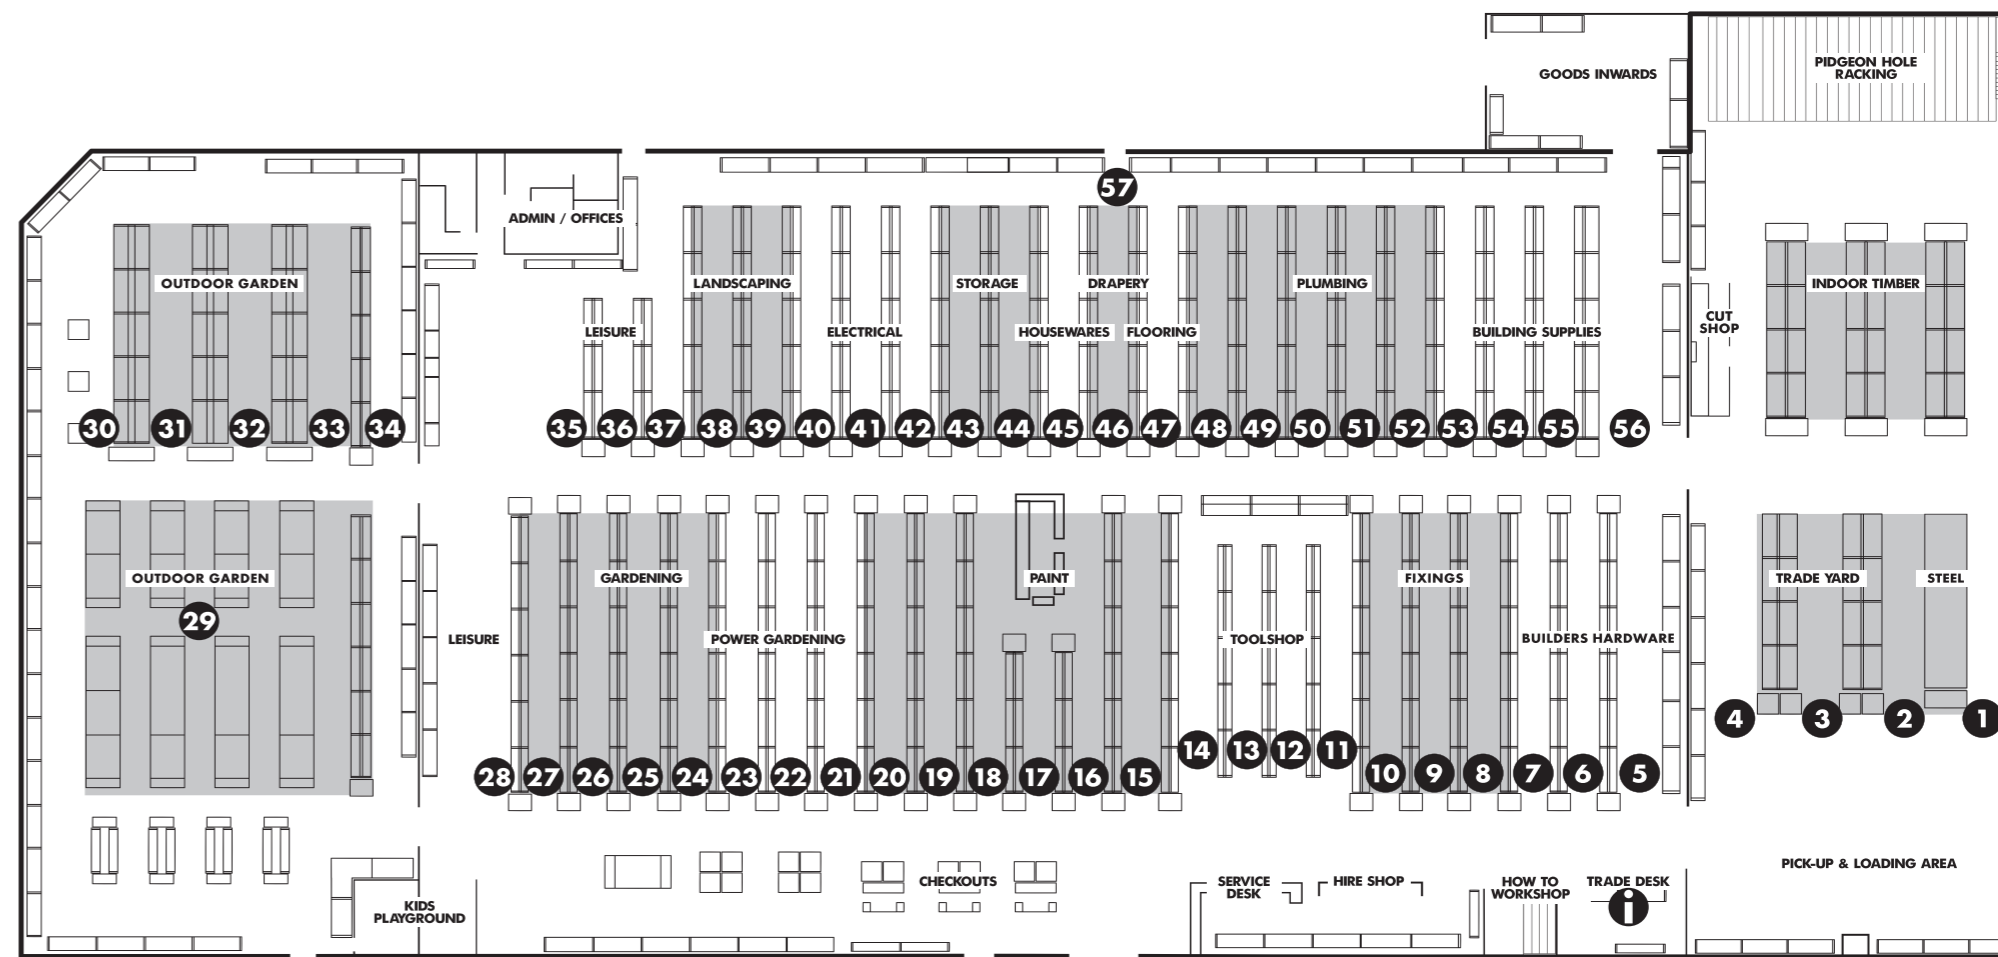

Special Orders:

We carry over 45,000 items in stock, but if you cannot find exactly what you want, ask at the information counter at the main entrance. We can special order other sizes, colours, models or brands to suit your needs.