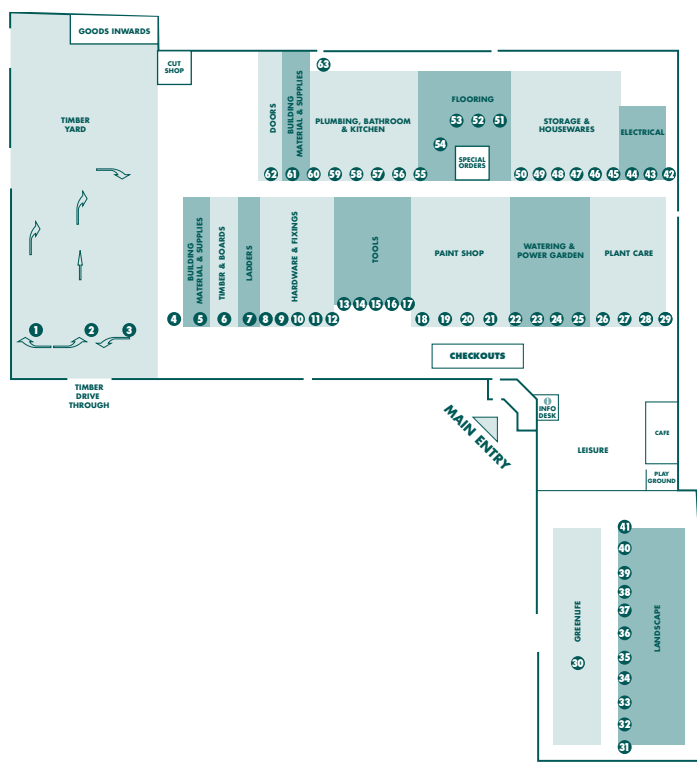

PRODUCT	AISLE	PRODUCT	AISLE	PRODUCT	AISLE	PRODUCT	AISLE
A		E		Levels		14	
Adhesives	19	Electrical Accessories	44	Lighting Garden / Solar	42	Shade Cloth	26
Air Tools	16	Electrical Timer	45	Lighting Sensor	42	Shade Sails	26
Alum. Furniture	29	Exhaust Fans	44	Line Trimmers	25	Sheds & Accessories	41
Antennas	45	Extension Leads	45	Locks - Door & Window	11	Shelving	63
Arches	37	F		Loppers	24	Shelving Brackets	63
Artificial Turf	26	Fasteners	8	Lubricants	13	Shoe Racks	63
B		Fence Extensions	60	M		Shovels, Spades, Forks	24
Bamboo Screens	39	Fencing	60	Manure	33	Shower bases	56
Bamboo Stakes	39	Fertilisers	27	Masking Tape	19	Shower Curtains	56
Bath Mats	57	Fibre Cement Sheeting	3	MDF Sheeting	4	Shower Heads	55
Bath Tubs	56	Fillers	19	Mirrors	56	Shower Screens	56
Bathroom Accessories	57	Fire Safety	10	Modular Storage	48	Silicone	19
Bathroom Basins & Cabinets	56	Flashing	5	Mops	47	Sink Plugs	58
Bathroom Fan / Heaters	44	Floor Rugs & underlay	52	Mulch	33	Skylights	61
Bathroom Vanities	56	Flooring	51	Mulchers	25	Sleepers	2
Batteries	toolshop	Flooring Adhesives	50	N		Smoke Alarms	10
BBQs	leisure pad	Flyscreen & Accessories	10	Nail Guns	16	Socket Sets/ Spanners / Screwdrivers / Pliers	13
BBQs & Accessories	29	Furniture Cover	29	Nails	9	Spirits / Turps	20
Bins - Indoor	46	Furniture Legs	9	Numerals	26	Splashbacks	57
Bins - Outdoor	46	Furniture Polish	22	Nuts & Bolts	8	Spray Paints	19
Bird Netting	26	Furniture Protectors	9	O		Sprinklers	23
Bistro Blinds	18	G		Outdoor Furniture	29	Steel	60
Blinds and Accessories	18	Garage door openers	9	P		Storage Boxes	48
Blower Vacs	25	Garage Storage	49	Packaging Materials	48	Structural Pine	trade
Brooms & buckets	47	Garden Edging - Plastic	36	Pad bolts	10	Switches & Sockets	44
Bubble wrap	47	Garden Edging - Timber etc.	36	Padlocks	10	T	
Bug Zappers	29	Garden Fencing and Screens	36	Paint - Effect Paint	21	Table : Folding	29
Builders Plastic	5	Garden Gloves	24	Paint - Exterior	22	Tap Fittings	58
C		Garden Hose & Accessories	23	Paint - Exterior woodcare	22	Tape Measures	14
Cabinet Hardware	11	Garden Sheds / Access	41	Paint - Interior	21	Tapes	19
Canopies	61	Garden Sprayers	28	Paint - Interior woodcare	22	Tapware	55
Carpet	52	Garden Stakes	39	Paint Brushes & rollers	20	Tarps	26
Castors	10	Garden Timers	23	Paint Tools	20	Telephone Accessories	45
Ceiling Fans	63	Garden Tools	24	Particleboard	4	Tie Downs	12
Cement	4	Gas Cylinders / Access	29	Pavers	32	Tiles & Accessories	51
Chain / Rope	12	Gates - Timber	7	Pebbles	31	Tiles Adhesives	50
Chainsaws	25	Gates - Metal	60	Pesticide	28	Timber Flooring	53
Chair Tips	9	Gazebos	29	Pet Doors	10	Timber Joiners	8
Chairs	leisure pad	Globes	43	Pickets	38	Timber Mouldings	6
Child Safety	10	Grab Rails	57	Plaster Acc / Trims	5	Timber Oils	22
Chisels / Files	13	Greenhouses	37	Plasterboard	4	Toilet Brushes	47
Chlorine	40	Grout	50	Plastic Mesh	38	Toilet Seats	56
Chrome Rods	56	Gutter guard	38	Plumbing Fittings	58	Toilet Suites	56
Circular Saw Blades	17	Guttering / Downpipes	59	Plumbing Supplies & Tools	58	Tool Bags	12
Citronella Lights & Oils	leisure pad	H		Poly Carbonate Sheeting	61	Tool Chests	12
Clamps	14	Hammers	13	Poly Tubing	23	Torches	45
Cleaning Solutions	47	Hammocks	29	Ponds & Pond Pumps	greenlife	Towel Rails	57
Clothes Airers	46	Hand Trolleys	24	Pool Chemicals	40	Trellis - Expanding	38
Clothes Lines	63	Hanging Baskets & Hooks	28	Pool Fencing	60	Trellis - Plastic	38
Compost Bins	25	Herbicides	28	Post Supports	8	TV Brackets	45
Compound Saws	13	Hinges	11	Pots - Glazed	greenlife	U	
Concrete & Mortar	5	Home Automation	45	Pots - Plastic	28	Umbrellas / Bases	29
Conduit	45	Hooks	9	Pots - Terracotta	greenlife	V	
Coolers / Esky	29	Hose Fittings	23	Potting Mix	35	Vacuums	15
Copper Tubing	58	Hose Reels	23	Power boards	45	Velcro	9
Craft Paint & Products	19	Hot Water Units	58	Power Tools & Accessories	17	Vents (wall, ceiling, roof)	61
Crow Bars	13	I		Pressure Pipe	15	Vices	14
Cubby Houses	41	Insecticides & Insect control	28	Pressure Washers	58	Vinyl Tiles	52
Curtain Fittings	18	Insulation Batts	61	PVC Fittings	59	W	
Curtains	18	Ironing Boards	46	R		Wallpaper & Borders	19
D		Irrigation	23	Rakes	24	Wardrobe Organisers	48
Decking	4	J		Ranghoods	57	Wardrobe Systems	48
Decking Stains	22	Jerry Cans	25	Rivets	9	Washers - Nuts & Bolts	8
Door Chimes	10	K		Roofing	61	Washers - Plumbing	58
Door Frames / Jambes	62	Kids Play Equipment	41	Rope	12	Water Drums	29
Door Handles / Knobs	11	Kitchen Cabinets	63	Router & Router Accessories	14	Water Filtration	54