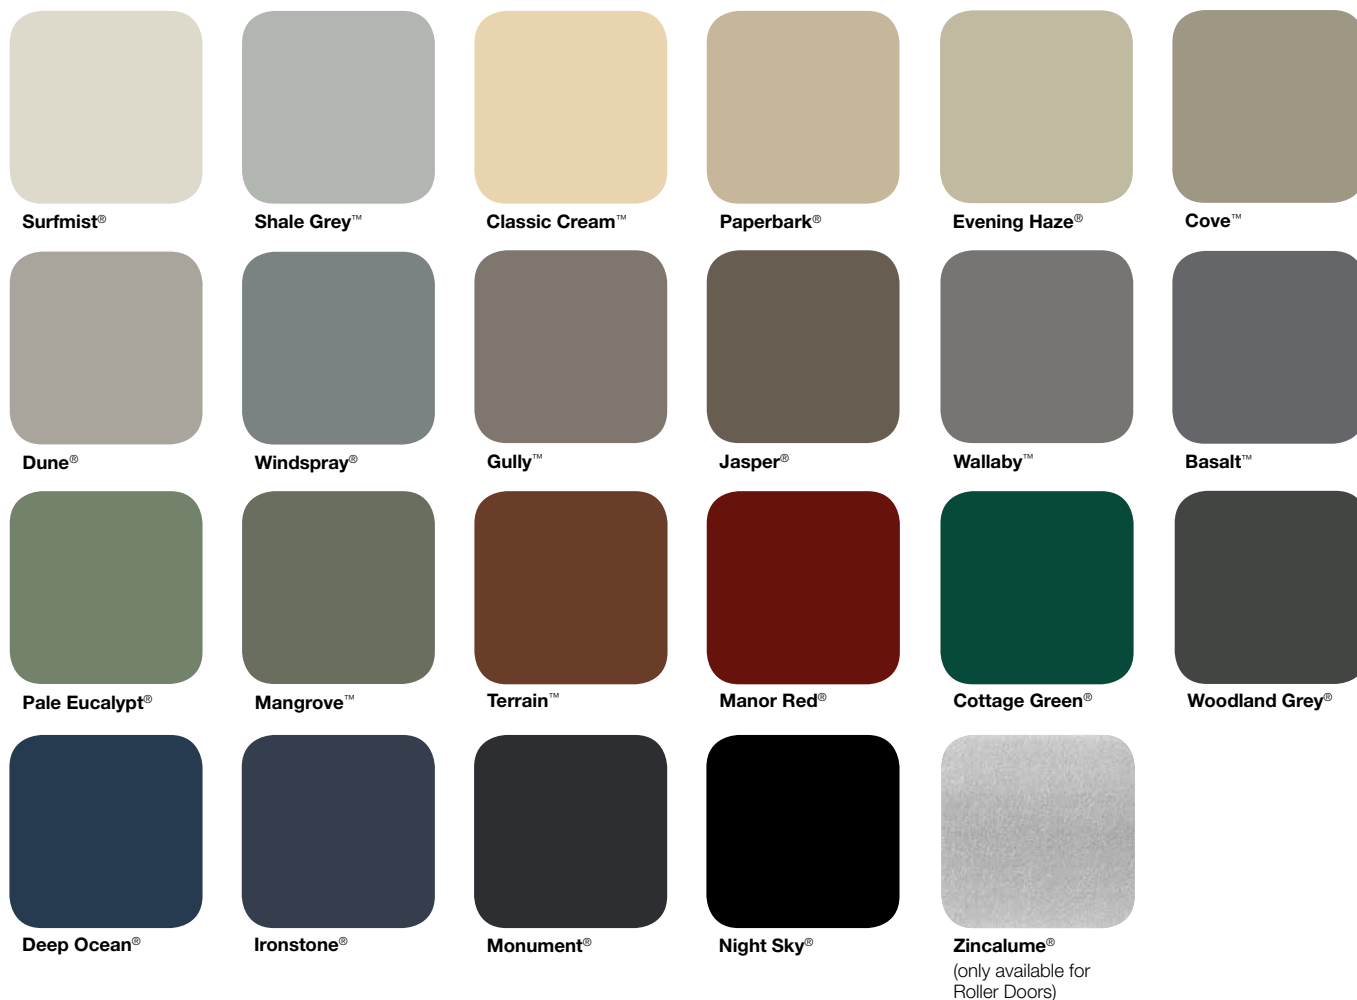

**Glidermatic®
GRD+ Control Box**

A wall mounted control box, supplied with spare fuse and light globe.

**2 x Handsets
supplied**

Choosing the right door colour is easy...

Colour options available

Colours to suit all Gliderol Roller Doors and Gliderol Standard Sectional Doors

Premium colours to suit Gliderol Sectional Doors only

Golden Oak is not a Colourbond® colour

Insul•Glide™ only available in Surfmist®, Paperbark® & Golden Oak.

Optional wet spray colours are available upon request.