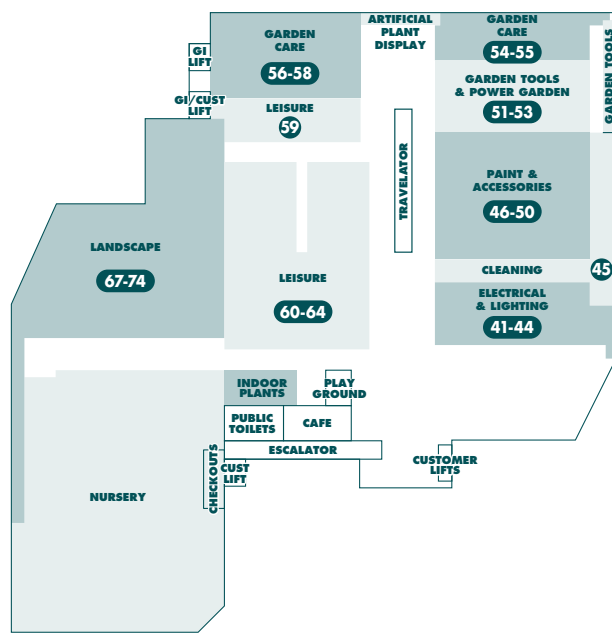

# STORE MAP

**BUNNINGS  
warehouse**

**GLADESVILLE**

LEVEL 1

LEVEL 2

PRODUCT	AISLE	PRODUCT	AISLE	PRODUCT	AISLE	PRODUCT	AISLE
<b>A</b>		Drainage	back of 34	Laundry Cabinets & Tubs	back of 28	Security Alarms	11
Adhesives	50	Drills & Drill Bits	tool shop	Lawn Mowers & Accessories	52	Seedlings	nursery
Air Conditioners	44	Drop sheets	50	Lawn Seed	back of 56	Seeds	57
Air Tools	tool shop	<b>E</b>		Lawn Starters	back of 56	Shade Cloth	55
Alum. Furniture	62	Electrical Accessories	44	Letterboxes	55	Shade Sails	55
Antennas	44	Electrical Timer	44	Levels	tool shop	Sheds & Accessories	landscape
Arches	landscape	Exhaust Fans	44	Lighting Garden/Solar	42	Shelving	19
Artificial Turf	55	Extension Leads	44	Lighting Interior	43	Shelving Brackets	10+19
Aviaries	landscape	<b>F</b>		Lighting Sensor	41	Shoe Racks	20
<b>B</b>		Fasteners	8	Line Trimmers	52	Shovels, Spades, Forks	51
Bamboo Screens	landscape	Fence Extensions	35	Locks – Door & Window	11	Shower Bases	31
Bamboo Stakes	landscape	Fencing	35	Loppers	51	Shower Curtains	back of 29
Bath Mats	back of 29	Fertilisers	57	Lubricants	tool shop	Shower Heads	31+33
Bath Tubs	33	Fillers	50	<b>M</b>		Shower Screens	31
Bathroom Accessories	back of 29	Fire Safety	9	Manure	landscape	Silicone	50
Bathroom Basins & Cabinets	back of 31+33	Flashing	35	Masking Tape	50	Sink Plugs	34
Bathroom Fan/Heaters	44	Floor Rugs & underlay	back of 24-25	Mirrors	33	Site Mgt & workware	13
Bathroom Vanities	33	Flooring	24-27	Mops	45	Skylights	4
Batteries	tool shop	Flooring Adhesives	23	Mulch	landscape	Sleepers	timber yard
BBQs	64	Flyscreen & Accessories	9	Mulchers	53	Smart Home Display	42 + click & collect
BBQs & Accessories	64-65	Furniture Cover	back of 60	Nail Guns	trade desk	Smoke Alarms	9
Bins – Indoor	back of 49	Furniture Polish	46	Nails	8	Socket Sets/Spanners/Screwdrivers/Pliers	tool shop
Bins – Outdoor	back of 49	Furniture protectors	10	Numerals	55	Spirits/Turps	50
Bird Netting	55	<b>G</b>		Nuts & Bolts	9	Spray Paints	47
Bistro Blinds	22	Garage door openers	10	<b>O</b>		Sprinklers	54
Blinds & Accessories	22	Garage Storage	18, 19	Outdoor Furniture	61-63	Steel	35
Blower Vacs	53	Garden Edging – Plastic	landscape	<b>P</b>		Storage Boxes	21
Boots	13	Garden Edging – Timber etc.	landscape	Packaging Materials	7	Switches & Sockets	44
Brooms & buckets	45	Garden Fencing & Screens	landscape	Pad bolts	10	<b>T</b>	
Bubble wrap	7	Garden Gloves	51	Padlocks	10	Table: Folding	63
Bug Zappers	60	Garden Hose & Accessories	54	Paint – Effect Paint	49	Tap Fittings	34
Builders Plastic	4	Garden Sheds/Access	landscape	Paint – Exterior	47	Tape Measures	tool shop
<b>C</b>		Garden Sprayers	57	Paint – Exterior Woodcare	46	Tapes	50
Cabinet Hardware	11	Garden Stakes	landscape	Paint – Interior	48	Tapware	31
Canopies	58	Garden timers	54	Paint – Interior Woodcare	46	Tarps	7
Carpet	back of 26	Garden Tools	51	Paint Brushes & Rollers	49	Telephone Accessories	44
Castors	7	Gas Cylinders/Access	back of 64	Paint Tools	49	Tie Downs	7
Cavity Units	back of 37	Gates	6	Pavers	landscape	Tiles & Accessories	flooring + 23
Ceiling Fans	43	Gazebos	58	Pebbles	landscape	Tiles Adhesives	23
Cement	timber yard	Globes	42	Pesticide	58	Timber Flooring	flooring + 23
Chain	10	Grab Rails	back of 30	Pet Care	landscape	Timber Joiners	4
Chainsaws	53	Greenhouses	landscape	Pet Doors	9	Timber Mouldings	6
Chair Tips	10	Grout	23	Pickets	6	Timber Oils	46
Chairs	59	Gutter guard	landscape	Plaster Acc/Trims	4	Toilet Brushes	45
Child Safety	9	Guttering/Downpipes	back of 32	Plasterboard	3	Toilet Seats	33
Chisels/Files	tool shop	<b>H</b>		Plastic Mesh	landscape	Toilet Suites	33
Chlorine	59	Hammers	tool shop	Plumbing Fittings	34	Torches	42
Circular Saw Blades	tool shop	Hammocks	back of 60	Plumbing Supplies & Tools	34	Towel Rails	31
Citronella Lights & Oils	60	Hand Trolleys	7	Poly Carbonate Sheeting	35	Trellis – Expanding	landscape
Clamps	tool shop	Hanging Baskets & Hooks	56	Poly Tubing	54	Trellis – Plastic	landscape
Cleaning Solutions	45	Heaters	back of 61	Ponds & Pond Pumps	back of 55	TV Brackets	44
Clothes Airers	back of 45	Herbicides	58	Pool Chemicals	59	<b>U</b>	
Clothes Lines	back of 41	Hinges	11	Pool Fencing	35	Umbrellas/Bases	58
Compost Bins	51	Home Automation	42	Post Supports	8	<b>V</b>	
Compound Saws	tool shop	Hooks	9	Pots – Glazed	nursery	Vacuums	45
Concrete & Mortar	timber yard, 4	Hose Fittings	54	Pots – Plastic	56	Velcro	10
Conduit	44	Hose Reels	54	Pots – Terracotta	nursery	Vents (wall, ceiling, roof)	4
Coolers/Eskey	59	Hot Water Units	34	Potting Mix	landscape, 57	Vices	tool shop
Copper Tubing	34	<b>I</b>		Power boards	44	Vinyl Tiles	flooring
Craft Paint & Products	50	Insecticides & Insect control	58-60	Power Tools & Accessories	tool shop	<b>W</b>	
Crow Bars	tool shop	Insulation Batts	timber yard	Pressure Pipe	34	Wallpaper & Borders	49
Cubby Houses	landscape	Ironing Boards	back of 41	Pressure Washers	53	Wardrobe Organisers	20
Curtain Fittings	22	Irrigation	54	PVC Fittings	34	Wardrobe Systems	20
Curtains	22	<b>J</b>		<b>R</b>		Washers – Nuts & Bolts	9
<b>D</b>		Jerry Cans	52	Rakes	51	Washers – Plumbing	34
Decking	timber yard	<b>K</b>		Rangehoods	28	Water Drums	59
Decking Stairs	46	Kids Play Equipment	landscape	Rivets	9	Water Filtration	29
Dog Kennels	landscape	Kitchen Appliances	28	Roofing	35	Watering Cans	53
Door Chimes	11	Kitchen Cabinets	30	Rope	7	Waterproofing Accessories	4
Door Frames/Jambs	back of 38	Kitchen Display	29	Routers & Router Accessories	tool shop	Weather Seal	11
Door Handles/Knobs	11	Kitchen Sinks	29	Rugs	back end of 24	Weed Killers	58
Door Mats	23	Kitchen Tidies	30	<b>S</b>		Weed Mat	55
Door Stops	11	Knives	tool shop	Safes	9	Welders	tool shop
Door Tracks	10	<b>L</b>		Sand	timber yard, landscape	Wheelbarrows	back of 51-55
Doors	36	Ladders	5	Sanding Sheets	50	Wheels	7
Doors: Security	11	Lamps	43	Sandpaper	50	Wire	landscape
Doors: External	38	Lattice – Timber	landscape	Saws	tool shop	Wire Brushes	tool shop
Doors: Internal	37	Laundry Baskets/Hampers	back of 46	Scales	back of 29	Wire Mesh	landscape
Doors: Screen Doors	36			Screws	8	Work Benches	tool shop
Down Pipe	back of 31			Sealers	23	Worm Farms	51