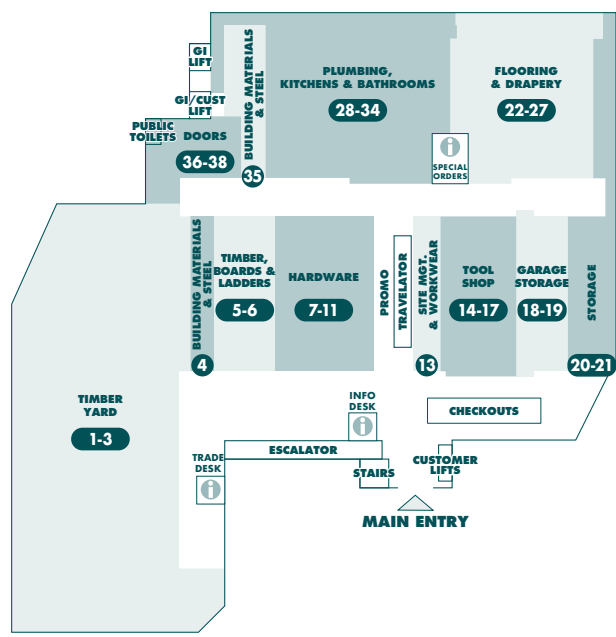

# STORE MAP

**BUNNINGS  
warehouse**

**GLADESVILLE**

LEVEL 1

LEVEL 2

PRODUCT	AISLE	PRODUCT	AISLE	PRODUCT	AISLE	PRODUCT	AISLE
<b>A</b>		Drainage	back of 34	Laundry Cabinets & Tubs	back of 28	Security Alarms	11
Adhesives	50	Drills & Drill Bits	tool shop	Lawn Mowers & Accessories	52	Seedlings	nursery
Air Conditioners	44	Drop sheets	50	Lawn Seed	back of 56	Seeds	57
Air Tools	tool shop	<b>E</b>		Lawn Starters	back of 56	Shade Cloth	55
Alum. Furniture	62	Electrical Accessories	44	Letterboxes	55	Shade Sails	55
Antennas	44	Electrical Timer	44	Levels	tool shop	Sheds & Accessories	landscape
Arches	landscape	Exhaust Fans	44	Lighting Garden/Solar	42	Shelving	19
Artificial Turf	55	Extension Leads	44	Lighting Interior	43	Shelving Brackets	10+19
Aviaries	landscape	<b>F</b>		Lighting Sensor	41	Shoe Racks	20
<b>B</b>		Fasteners	8	Line Trimmers	52	Shovels, Spades, Forks	51
Bamboo Screens	landscape	Fence Extensions	35	Locks – Door & Window	11	Shower Bases	31
Bamboo Stakes	landscape	Fencing	35	Loppers	51	Shower Curtains	back of 29
Bath Mats	back of 29	Fertilisers	57	Lubricants	tool shop	Shower Heads	31+33
Bath Tubs	33	Fillers	50	<b>M</b>		Shower Screens	31
Bathroom Accessories	back of 29	Fire Safety	9	Manure	landscape	Silicone	50
Bathroom Basins & Cabinets	back of 31+33	Flashing	35	Masking Tape	50	Sink Plugs	34
Bathroom Fan/Heaters	44	Floor Rugs & underlay	back of 24-25	Mirrors	33	Site Mgt & workware	13
Bathroom Vanities	33	Flooring	24-27	Mops	45	Skylights	4
Batteries	tool shop	Flooring Adhesives	23	Mulch	landscape	Sleepers	timber yard
BBQs	64	Flyscreen & Accessories	9	Mulchers	53	Smart Home Display	42 + click & collect
BBQs & Accessories	64-65	Furniture Cover	back of 60	Nail Guns	trade desk	Smoke Alarms	9
Bins – Indoor	back of 49	Furniture Polish	46	Nails	8	Socket Sets/Spanners/Screwdrivers/Pliers	tool shop
Bins – Outdoor	back of 49	Furniture protectors	10	Numerals	55	Spirits/Turps	50
Bird Netting	55	<b>G</b>		Nuts & Bolts	9	Spray Paints	47
Bistro Blinds	22	Garage door openers	10	<b>O</b>		Sprinklers	54
Blinds & Accessories	22	Garage Storage	18, 19	Outdoor Furniture	61-63	Steel	35
Blower Vacs	53	Garden Edging – Plastic	landscape	<b>P</b>		Storage Boxes	21
Boots	13	Garden Edging – Timber etc.	landscape	Packaging Materials	7	Switches & Sockets	44
Brooms & buckets	45	Garden Fencing & Screens	landscape	Pad bolts	10	<b>T</b>	
Bubble wrap	7	Garden Gloves	51	Padlocks	10	Table: Folding	63
Bug Zappers	60	Garden Hose & Accessories	54	Paint – Effect Paint	49	Tap Fittings	34
Builders Plastic	4	Garden Sheds/Access	landscape	Paint – Exterior	47	Tape Measures	tool shop
<b>C</b>		Garden Sprayers	57	Paint – Exterior Woodcare	46	Tapes	50
Cabinet Hardware	11	Garden Stakes	landscape	Paint – Interior	48	Tapware	31
Canopies	58	Garden timers	54	Paint – Interior Woodcare	46	Tarps	7
Carpet	back of 26	Garden Tools	51	Paint Brushes & Rollers	49	Telephone Accessories	44
Castors	7	Gas Cylinders/Access	back of 64	Paint Tools	49	Tie Downs	7
Cavity Units	back of 37	Gates	6	Pavers	landscape	Tiles & Accessories	flooring + 23
Ceiling Fans	43	Gazebos	58	Pebbles	landscape	Tiles Adhesives	23
Cement	timber yard	Globes	42	Pesticide	58	Timber Flooring	flooring + 23
Chain	10	Grab Rails	back of 30	Pet Care	landscape	Timber Joiners	4
Chainsaws	53	Greenhouses	landscape	Pet Doors	9	Timber Mouldings	6
Chair Tips	10	Grout	23	Pickets	6	Timber Oils	46
Chairs	59	Gutter guard	landscape	Plaster Acc/Trims	4	Toilet Brushes	45
Child Safety	9	Guttering/Downpipes	back of 32	Plasterboard	3	Toilet Seats	33
Chisels/Files	tool shop	<b>H</b>		Plastic Mesh	landscape	Toilet Suites	33
Chlorine	59	Hammers	tool shop	Plumbing Fittings	34	Torches	42
Circular Saw Blades	tool shop	Hammocks	back of 60	Plumbing Supplies & Tools	34	Towel Rails	31
Citronella Lights & Oils	60	Hand Trolleys	7	Poly Carbonate Sheeting	35	Trellis – Expanding	landscape
Clamps	tool shop	Hanging Baskets & Hooks	56	Poly Tubing	54	Trellis – Plastic	landscape
Cleaning Solutions	45	Heaters	back of 61	Ponds & Pond Pumps	back of 55	TV Brackets	44
Clothes Airers	back of 45	Herbicides	58	Pool Chemicals	59	<b>U</b>	
Clothes Lines	back of 41	Hinges	11	Pool Fencing	35	Umbrellas/Bases	58
Compost Bins	51	Home Automation	42	Post Supports	8	<b>V</b>	
Compound Saws	tool shop	Hooks	9	Pots – Glazed	nursery	Vacuums	45
Concrete & Mortar	timber yard, 4	Hose Fittings	54	Pots – Plastic	56	Velcro	10
Conduit	44	Hose Reels	54	Pots – Terracotta	nursery	Vents (wall, ceiling, roof)	4
Coolers/Eskey	59	Hot Water Units	34	Potting Mix	landscape, 57	Vices	tool shop
Copper Tubing	34	<b>I</b>		Power boards	44	Vinyl Tiles	flooring
Craft Paint & Products	50	Insecticides & Insect control	58-60	Power Tools & Accessories	tool shop	<b>W</b>	
Crow Bars	tool shop	Insulation Batts	timber yard	Pressure Pipe	34	Wallpaper & Borders	49
Cubby Houses	landscape	Ironing Boards	back of 41	Pressure Washers	53	Wardrobe Organisers	20
Curtain Fittings	22	Irrigation	54	PVC Fittings	34	Wardrobe Systems	20
Curtains	22	<b>J</b>		<b>R</b>		Washers – Nuts & Bolts	9
<b>D</b>		Jerry Cans	52	Rakes	51	Washers – Plumbing	34
Decking	timber yard	<b>K</b>		Rangehoods	28	Water Drums	59
Decking Stairs	46	Kids Play Equipment	landscape	Rivets	9	Water Filtration	29
Dog Kennels	landscape	Kitchen Appliances	28	Roofing	35	Watering Cans	53
Door Chimes	11	Kitchen Cabinets	30	Rope	7	Waterproofing Accessories	4
Door Frames/Jambs	back of 38	Kitchen Display	29	Routers & Router Accessories	tool shop	Weather Seal	11
Door Handles/Knobs	11	Kitchen Sinks	29	Rugs	back end of 24	Weed Killers	58
Door Mats	23	Kitchen Tidies	30	<b>S</b>		Weed Mat	55
Door Stops	11	Knives	tool shop	Safes	9	Welders	tool shop
Door Tracks	10	<b>L</b>		Sand	timber yard, landscape	Wheelbarrows	back of 51-55
Doors	36	Ladders	5	Sanding Sheets	50	Wheels	7
Doors: Security	11	Lamps	43	Sandpaper	50	Wire	landscape
Doors: External	38	Lattice – Timber	landscape	Saws	tool shop	Wire Brushes	tool shop
Doors: Internal	37	Laundry Baskets/Hampers	back of 46	Scales	back of 29	Wire Mesh	landscape
Doors: Screen Doors	36			Screws	8	Work Benches	tool shop
Down Pipe	back of 31			Sealers	23	Worm Farms	51