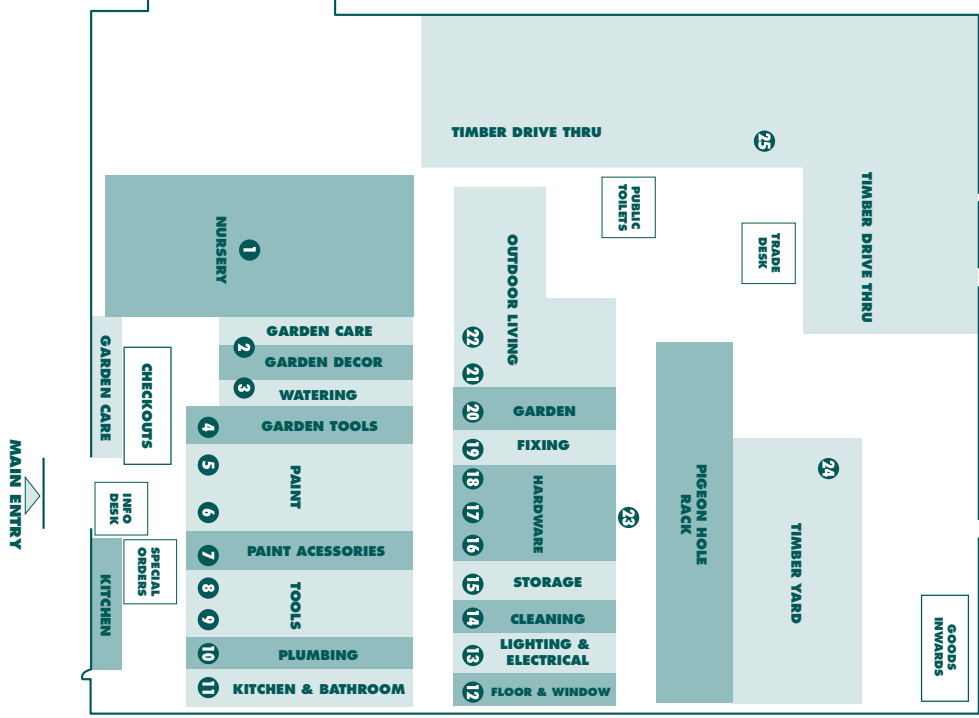

PRODUCT	AISLE	PRODUCT	AISLE	PRODUCT	AISLE	PRODUCT	AISLE
A		E		Lawn Starters		Security Alarms	
Adhesives	7	Electrical Accessories	12	Letterboxes	23	Seedlings	1
Air Tools	9	Electrical Timer	13	Levels	8	Seeds	2
Alum. Furniture	22	Exhaust Fans	13	Lighting Garden / Solar	13	Shade Cloth	23
Antennas	12	Extension Leads	12	Lighting Interior	13	Shade Sails	23
Artificial Turf	23	F		Lighting Sensor	13	Sheds & Accessories	1
B		Fasteners	19/20	Line Trimmers	4	Shelving	15
Bamboo Screens	1	Fence Extensions	24	Locks - Door & Window	16	Shelving Brackets	17
Bamboo Stakes	1	Fencing	25	Loppers	4	Shovels, Spades, Forks	4
Bath Mats	10	Fertilisers	2	Lubricants	8	Shower bases	11
Bath Tubs	11	Fillers	7	M		Shower Curtains	10
Bathroom Accessories	10	Fire Safety	18	Manure	1	Shower Heads	11
Bathroom Basins & Cabinets	11	Flashing	24	Masking Tape	7	Shower Screens	11
Bathroom Fan / Heaters	13	Flooring	12	Mirrors	11	Silicone	7
Bathroom Vanities	11	Flooring Adhesives	12	Mops	14	Sink Plugs	10
Batteries	13	Flyscreen & Accessories	17	Mulch	1	Sleepers	25
BBQs	22	Furniture Cover	21	Mulchers	4	Smoke Alarms	18
BBQs & Accessories	22	Furniture Polish	5	N		Socket Sets/ Spanners / Screwdrivers / Pliers	8
Bins - Indoor	14	G		Nail Guns	9	Spirits/Turps	7
Bins - Outdoor	14	Garage door openers	18	Nails	19	Spray Paints	6
Bird Netting	23	Garage Storage	15	Numerals	22	Sprinklers	3
Bistro Blinds	12	Garden Edging - Plastic	1	Nuts & Bolts	20	Steel	24
Blinds and Accessories	12	Garden Edging - Timber etc.	1	O		Storage Boxes	15
Blower Vacs	4	Garden Fencing and Screens	1	Outdoor Furniture	22	Switches & Sockets	12
Boots	20	Garden Gloves	20	P		T	
Brooms & buckets	14	Garden Hose & Accessories	3	Packaging Materials	23	Table : Folding	21
Bubble wrap	23	Garden Sheds / Access	1	Pad bolts	17	Tap Fittings	10
Bug Zappers	22	Garden Sprayers	2	Padlocks	17	Tape Measures	8
Builders Plastic	24	Garden Stakes	1	Paint - Exterior	5	Tapes	7
C		Garden timers	3	Paint - Exterior woodcare	5	Tapware	11
Cabinet Hardware	16	Garden Tools	4	Paint - Interior	5	Tarps	23
Castors	18	Gas Cylinders / Access	22	Paint - Interior woodcare	5	Telephone Accessories	12
Cavity Units	24	Gates	24	Paint Brushes & rollers	7	Tie Downs	17
Ceiling Fans	13	Gazebos	21	Paint Tools	7	Tiles Adhesives	12
Cement	25	Globes	13	Pavers	1	Timber Mouldings	24
Chain/Rope	17	Globes	13	Pebbles	23	Timber Oils	5
Chainsaws	3	Grab Rails	10	Pesticide	2	Toilet Brushes	14
Chair Tips	18	Grout	12	Pet Doors	17	Toilet Seats	11
Chairs	21/22	Gutter guard	1	Pickets	24	Toilet Suites	11
Child Safety	18	Guttering / Downpipes	24	Plaster Acc / Trims	25	Torches	13
Chisels / Files	8	H		Plasterboard	25	Towel Rails	10
Chlorine	21	Hammers	8	Plastic Mesh	1	Trellis - Expanding	24
Circular Saw Blades	9	Hammocks	21	Plumbing Fittings	10	TV Brackets	12
Citronella Lights & Oils	22	Hand Trolleys	23	Plumbing Supplies & Tools	10	U	
Clamps	8	Hanging Baskets & Hooks	2	Poly Carbonate Sheeting	24	Umbrellas / Bases	21
Cleaning Solutions	14	Herbicides	2	Poly Tubing	24	V	
Clothes Airers	14	Hinges	16	Ponds & Pond Pumps	2	Vacuums	14
Clothes Lines	14	Home Automation	18	Pool Chemicals	21	Velcro	18
Compost Bins	21	Hooks	18	Post Supports	20	Vents (wall, ceiling, roof)	24
Compound Saws	9	Hose Fittings	3	Pots - Glazed	1	Vices	8
Concrete & Mortar	25	Hose Reels	3	Pots - Plastic	2	W	
Conduit	23	Hot Water Units	24	Pots - Terracotta	1	Wardrobe Organisers	23
Coolers / Esky	22	I		Potting Mix	1	Wardrobe Systems	23
Copper Tubing	10	Insecticides & Insect control	2	Power boards	13	Washers- Nuts & Bolts	19
Craft Paint & Products	7	Insulation Batts	24	Power Tools & Accessories	8	Washers- Plumbing	10
Crow Bars	4	Ironing Boards	14	Pressure Pipe	10	Water Drums	22
Curtain Fittings	12	Irrigation	3	Pressure Washers	9	Water Filtration	11
Curtains	12	J		PVC Fittings	10	Watering Cans	3
D		Jerry Cans	4	R		Waterproofing Accessories	24
Decking	25	K		Rakes	4	Weather Seal	17
Decking Stains	5	Kids Play Equipments	23	Rangehoods	11	Weed Killers	2
Dog Kennels	1	Kitchen Appliances	11	Rivets	19	Weed Mat	23
Door Chimes	18	Kitchen Cabinets	11	Roofing	24	Welders	9
Door Frames/Jams	24	Kitchen Displays	11	Rope	17	Wheelbarrows	20
Door Handles/Knobs	16	Kitchen Sinks	11	Routers & Router Accessories	9	Wheels	18
Door Mats	12	Kitchen Tidies	11	S		Wire	1
Door Stops	16	Knives	8	Safes	18	Wire Brushes	9
Door Tracks	17	L		Sand	1	Wire Mesh	1
Doors	24	Ladders	25	Sanding Sheets	7	Work Benches	8
Doors : Security Doors	24	Lamps	13	Sandpaper	7	Worm Farms	21