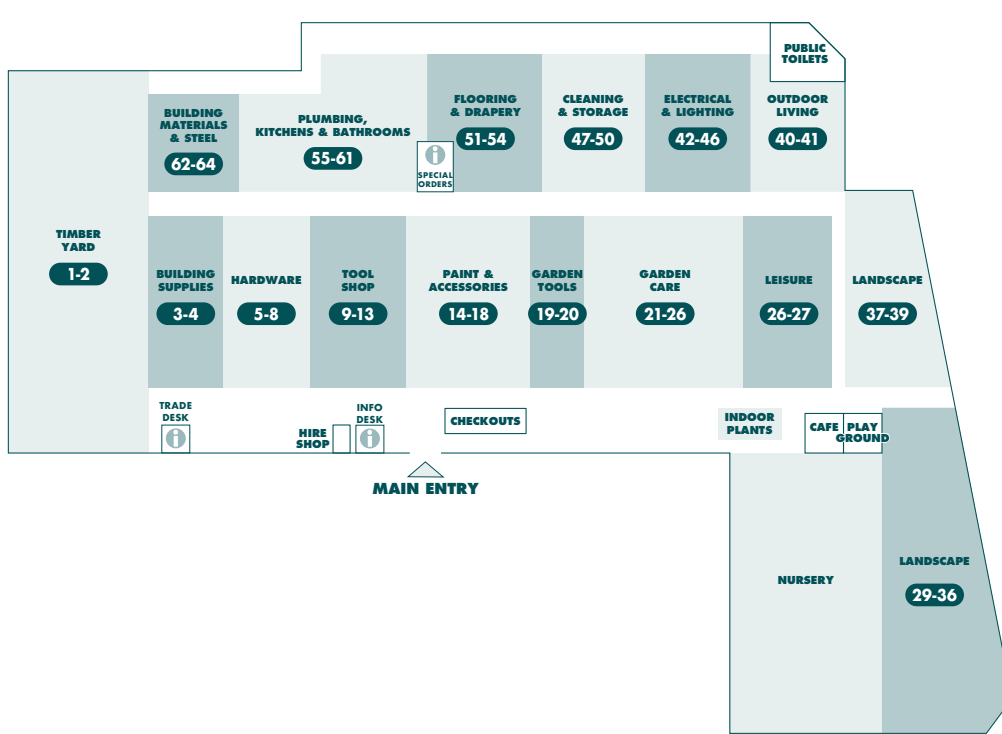

**EXPERT
ADVICE**

**D.I.Y.
ADVICE**

STORE MAP

BUNNINGS
warehouse

BELCONNEN

PRODUCT	AISLE	PRODUCT	AISLE	PRODUCT	AISLE	PRODUCT	AISLE
A							
Adhesives	14	Electrical Accessories	46	Lawn Seed	25	Secateurs	20
Air Conditioners	back wall 45	Electrical Timer	46	Lawn Starters	25	Security Alarms	8
Air Tools	12	Exhaust Fans	back wall 42	Letterboxes	23	Seedlings	nursery
Alum. Furniture	27	Extension Leads	46	Levels	10	Seeds	25
Antennas	46	F		Lighting Garden/Solar	42	Shade Cloth	23
Arches	39	Fasteners	7	Lighting Interior	44	Shade Sails	23
Artificial Turf	23	Fence Extensions	63	Lighting Sensor	42	Sheds & Accessories	34
B							
Bamboo Screens	38	Fencing	63	Line Trimmers	19	Shelving	47
Bamboo Stakes	39	Fertilisers	25	Locks – Door & Window	8	Shelving Brackets	6
Bath Mats	58	Fillers	14	Loppers	20	Shoe Racks	48
Bath Tubs	57	Fire Safety	6	Lubricants	9	Shovels, Spades, Forks	20
Bathroom Accessories	58	Flashing	3	M		Shower bases	57
Bathroom Basins & Cabinets	58	Floor Rugs & underlay	back end 53-54	Manure	30-32	Shower Curtains	57
Bathroom Fan/Heaters	back wall 44	Flooring	54-55	Masking Tape	14	Shower Heads	57
Bathroom Vanities	58	Flooring Adhesives	52	Mirrors	58	Shower Screens	57
Batteries	13	Flyscreen & Accessories	7	Mops	50	Silicone	14
BBQs	40	Furniture Cover	26	Mulch	29-30	Sink Plugs	60
BBQs & Accessories	40	Furniture Polish	50+18	Mulchers	19	Skylights	62
Bins – Indoor	49	Furniture protectors	7	N		Sleepers	1
Bins – Outdoor	49	G		Nail Guns	12	Smoke Alarms	6
Bird Netting	23	Garage door openers	6	Nails	5	Socket Sets/Spanners/ Screwdrivers/Pliers	9-10
Bistro Blinds	back wall 51	Garage Doors	6	Numerals	23	Spirits/Turps	15
Blinds & Accessories	51	Garage Storage	48	Nuts & Bolts	5	Spray Paints	17
Blower Vacs	19	Garden Edging – Plastic	38	O		Sprinklers	22
Boots	20	Garden Edging – Timber etc.	38	Outdoor Furniture	27	Steel	63
Brooms & buckets	50	Garden Fencing & Screens	38	P		Storage Boxes	49
Bubble wrap	back wall 46	Garden Gloves	20	Packaging Materials	back wall 46	Switches & Sockets	46
Bug Zappers	40	Garden Hose & Accessories	22	Pad bolts	7	T	
Builders Plastic	3	Garden Sheds/Access	34	Padlocks	7	Table: Folding	26
C							
Canopies	26	Garden Sprayers	22	Paint – Effect Paint	16	Tap Fittings	60
Carpet	back wall 54	Garden Stakes	39	Paint – Exterior	17	Tape Measures	10
Castors	7	Garden timers	22	Paint – Exterior woodcare	18	Tapes	14
Ceiling Fans	back wall 44	Garden Tools	20	Paint – Interior	16	Tapware	56
Cement	1	Gas Cylinders/Access	40	Paint – Interior woodcare	18	Tarps	21
Chain/Rope	7	Gates	63	Paint Brushes & rollers	15	Telephone Accessories	46
Chainsaws	19	Gazebos	26	Paint Tools	14	Tie Downs	7
Chair Tips	6	Globes	43	Pavers	37	Tiles & Accessories	52
Chairs	27	Grab Rails	58	Pebbles	37	Tiles Adhesives	52
Child Safety	6	Greenhouses	39	Pesticide	26	Timber Flooring	53
Chisels/Files	9	Grout	52	Pet Doors	7	Timber Joiners	3
Chlorine	back wall 39	Gutter guard	39	Pickets	39	Timber Mouldings	4
Circular Saw Blades	13	Guttering/Downpipes	61	Plaster Acc/Trims	3	Timber Oils	18
Citronella Lights & Oils	40	H		Plasterboard	2	Toilet Brushes	50
Clamps	10	Hammers	9	Plastic Mesh	39	Toilet Seats	57
Cleaning Solutions	50	Hammocks	26	Plumbing Fittings	60	Toilet Suites	57
Clothes Airers	49	Hand Trolleys	21	Plumbing Supplies & Tools	60-61	Torches	43
Clothes Lines	back wall 49	Hanging Baskets & Hooks	24	Poly Carbonate Sheeting	62	Towel Rails	58
Compost Bins	21	Heaters	back wall 44	Poly Tubing	22	Trellis – Expanding	38
Compound Saws	9-10	Herbicides	26	Ponds & Pond Pumps	front wall indoor plants	Trellis – Plastic	39
Concrete & Mortar	2	Hinges	8	Pool Chemicals	41	TV Brackets	46
Conduit	back end 45-46	Home Automation	43	Pool Fencing	63	U	
Coolers/Esky	41	Hooks	6	Post Supports	3	Umbrellas/Bases	26
Copper Tubing	60	Hose Fittings	22	Pots – Glazed	landscape	V	
Craft Paint & Products	14	Hose Reels	22	Pots – Plastic	24	Vacuums	50
Crow Bars	9	Hot Water Units	back wall 60	Pots – Terracotta	end of 32	Velcro	7
Cubby Houses	35	I		Potting Mix	32	Vents (wall, ceiling, roof)	back wall 53
Curtain Fittings	51	Insecticides & Insect control	26	Power boards	46	Vices	10
Curtains	51	Insulation Batts	2	Power Tools & Accessories	10-12	Vinyl Tiles	53
D							
Decking	2	Ironing Boards	49	Pressure Pipe	61	W	
Decking Stains	18	Irrigation	22	Pressure Washers	12	Wallpaper & Borders	14
Dog Kennels	33	J		PVC Fittings	60	Wardrobe Organisers	47
Door Chimes	5	Jerry Cans	19	R		Wardrobe Systems	47
Door Frames/Jambs	64	K		Rakes	20	Washers – Nuts & Bolts	5
Door Handles/Knobs	8	Kids Play Equipment	35-36	Rangehoods	55	Washers – Plumbing	60
Door Mats	52	Kitchen Appliances	55	Rivets	5	Water Drums	27
Door Stops	8	Kitchen Cabinets	back wall 57	Roofing	62	Water Filtration	56
Door Tracks	8	Kitchen Display	55-56	Rope	7	Watering Cans	22
Doors	64	Kitchen Sinks	56	Routers & Router Accessories	13	Waterproofing Accessories	3
Doors: Security	64	Kitchen Tidies	56	Rugs	back wall 55	Weather Seal	7
Doors: External	64	Knives	9	S		Weed Killers	26
Doors: Internal	64	L		Safes	6	Weed Mat	23
Doors: Screen Doors	64	Ladders	5	Sand	36	Welders	13
Down Pipe	61	Lamps	45	Sanding Sheets	14	Wheelbarrows	21
Drainage	62	Lattice – Timber	back wall 39	Sandpaper	14	Wheels	21
Drills & Drill Bits	13	Laundry Baskets/Hampers	49	Saws	10-11	Wire	39
Drop sheets	15	Laundry Cabinets & Tubs	59	Scales	58	Wire Brushes	13
		Lawn Mowers & Accessories	19	Screws	5	Wire Mesh	39
				Sealers	3	Work Benches	48
						Worm Farms	21