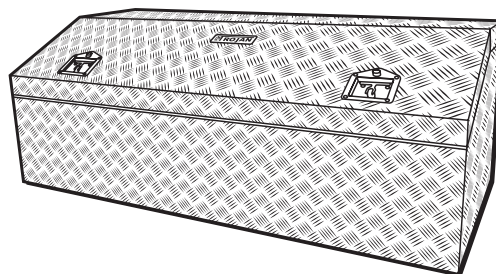

**\$479**

**Makita**

AM/FM Li-Ion  
Cordless Job  
Site Radio  
MP3 input. Accepts all  
Makita batteries.  
Battery not included.  
6240039

**\$165**

**BEHNO**

Checker Plate  
Toolbox  
1110 x 600 x 485mm.  
5810168