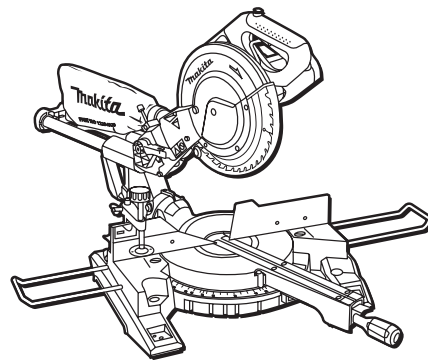

**\$399**

**HART**

560g (20oz)  
Claw Hammer  
Anti-vibration. Magnetic  
nail set. 5560145

**\$45**

20kg  
Geelong  
Cement  
General purpose.  
0760151

**\$785**

**Makita**

255mm  
Sliding Compound  
Mitre Saw  
1430W. Laser guided.  
Electric brake.  
6240084