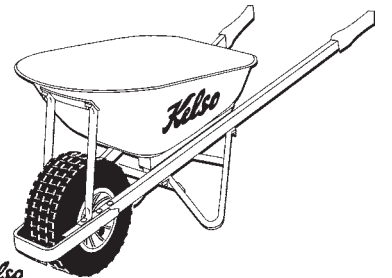

# All you need to kick-start 2012

**Builder's Pack**  
Includes 1 x trilock,  
4 x passage levers,  
2 x privacy levers &  
7 x door stops.  
Exclusive to Bunnings.  
4091043

**\$349**

**LIMITED STOCK**

**Cyclone**  
Trenching Shovel  
or Square Mouth  
Shovel  
Long handle.  
3369792/3369996  
**\$5142**  
EACH